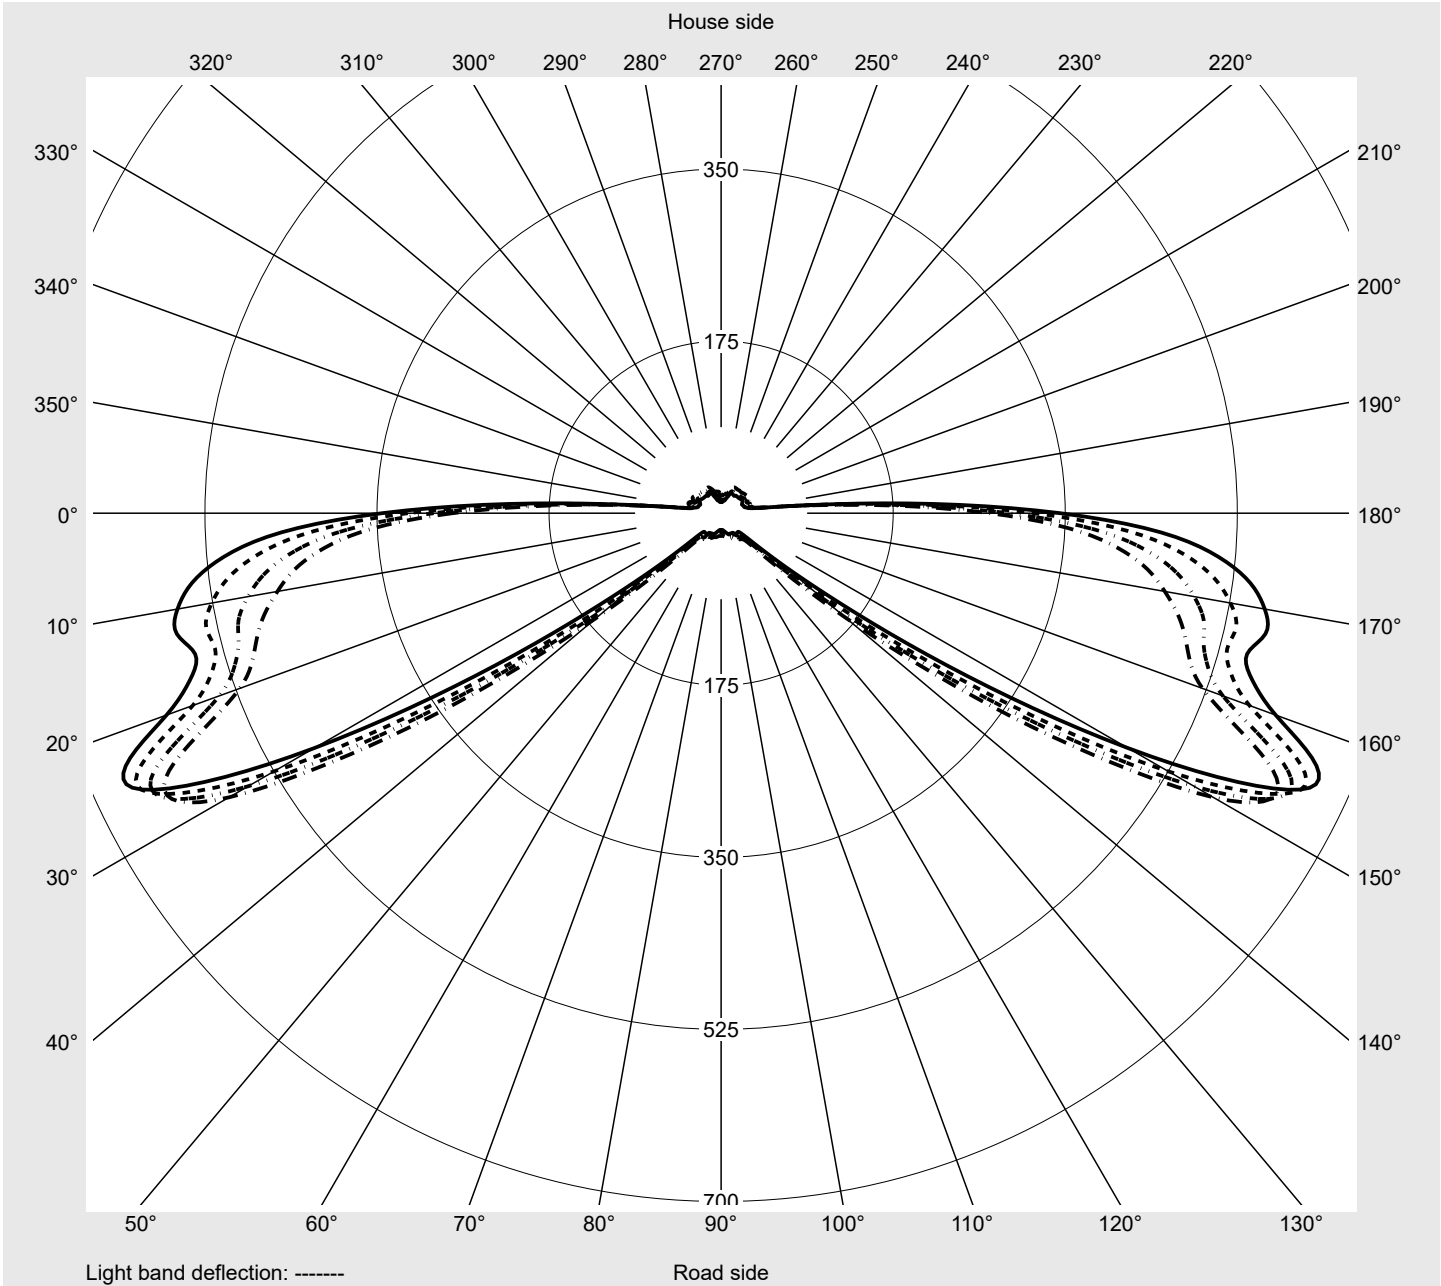

Photometric test report

Family Streetlight 21 midi easy LED	Order number: 5XE7B37N08MB EAN: 4058352897843	LP number 59065_1163
	Version post-top or side-entry mounting, NEMA 7 pin (DALI)	serial documentation 16.06.2023
	Optic asymmetric, wide distribution (ST0.5a)	
	Cover toughened safety glass	
	Lamps LED 3000 K CRI ≥ 70	
	Controlgear ECG-DALI Plus	
Rated values	Net luminous flux = 18270 lm Power consumption = 136.0 W Luminous efficacy = 134.3 lm/W	

Luminous intensity in cd/klm C180-0 C205-25 C207.5-27.5 C270-90 **Imax: 661 cd/klm**

Luminaire output ratios

Eta	100.0%
Eta 0° - 90°	100.0%
Eta 90° - 180°	0.0%

Luminous intensity class acc. to EN13201-2

Class:	G3
Imax 70°	629.6
Imax 80°	99.6
Imax 90°	0.0
Imax >90°	0.0
Imax >95°	0.0

Envelope curve in cd/klm **KMK 73°** **KMK 72°** **KMK 71°** **KMK 70°** **siteco**

Photometric test report

Family Streetlight 21 midi easy LED	Order number: 5XE7B37N08MB EAN: 4058352897843	LP number 59065_1163
Table of values for luminous intensities		Maximum luminous intensity