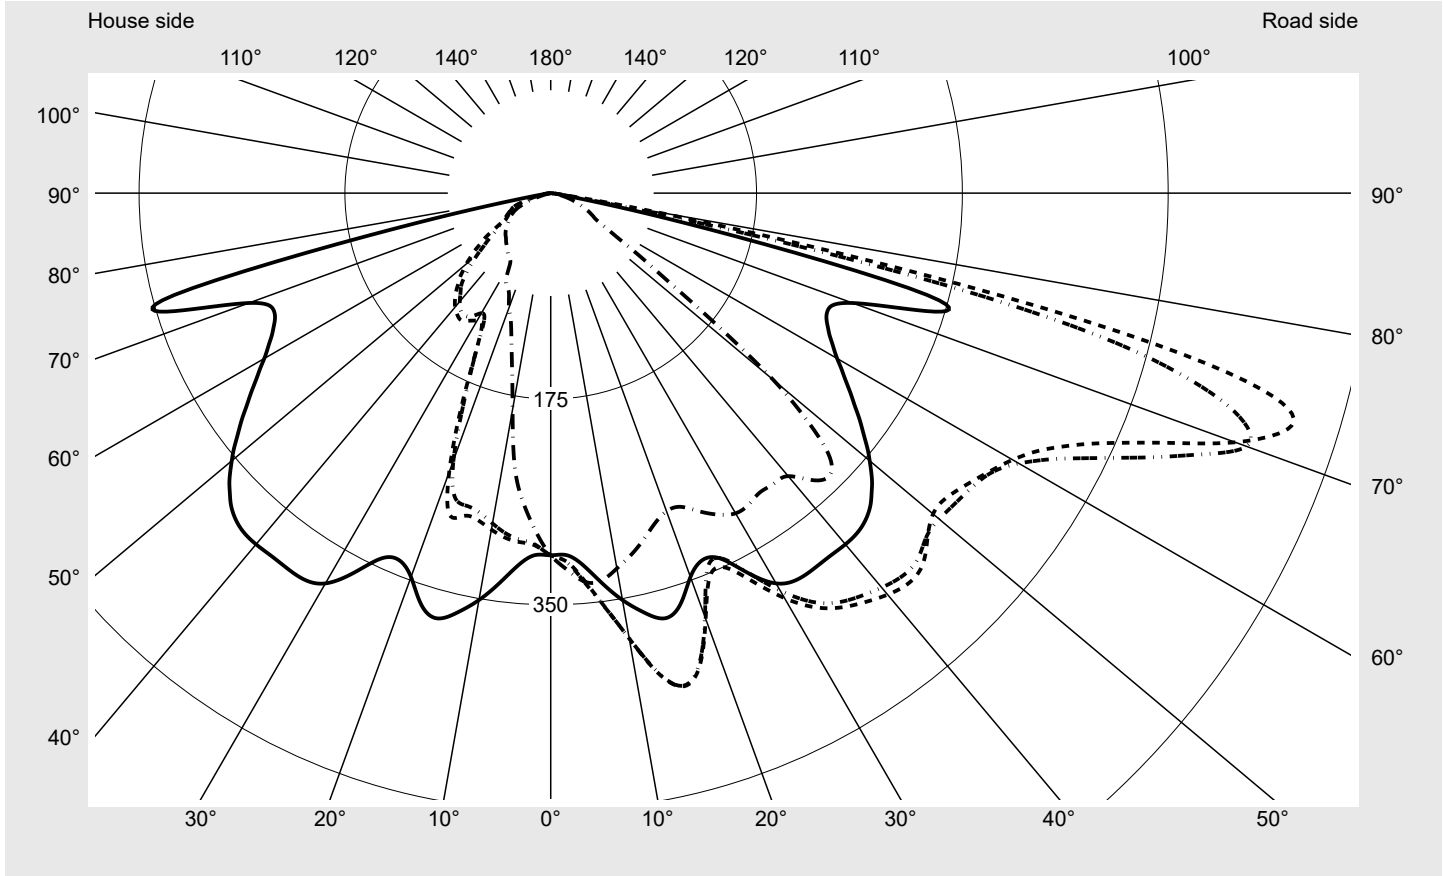

Photometric test report

Family Streetlight 21 midi easy LED	Order number: 5XE7B37N08MB EAN: 4058352897843	LP number 59065_1163
	Version post-top or side-entry mounting, NEMA 7 pin (DALI)	serial documentation 16.06.2023
	Optic asymmetric, wide distribution (ST0.5a)	
	Cover toughened safety glass	
	Lamps LED 3000 K CRI ≥ 70	
	Controlgear ECG-DALI Plus	
Rated values	Net luminous flux = 18270 lm Power consumption = 136.0 W Luminous efficacy = 134.3 lm/W	

Luminous intensity in cd/klm C180-0 C205-25 C207.5-27.5 C270-90 **Imax: 661 cd/klm**

Luminaire output ratios

Eta	100.0%
Eta 0° - 90°	100.0%
Eta 90° - 180°	0.0%

Luminous intensity class acc. to EN13201-2

Class:	G3
Imax 70°	629.6
Imax 80°	99.6
Imax 90°	0.0
Imax >90°	0.0
Imax >95°	0.0