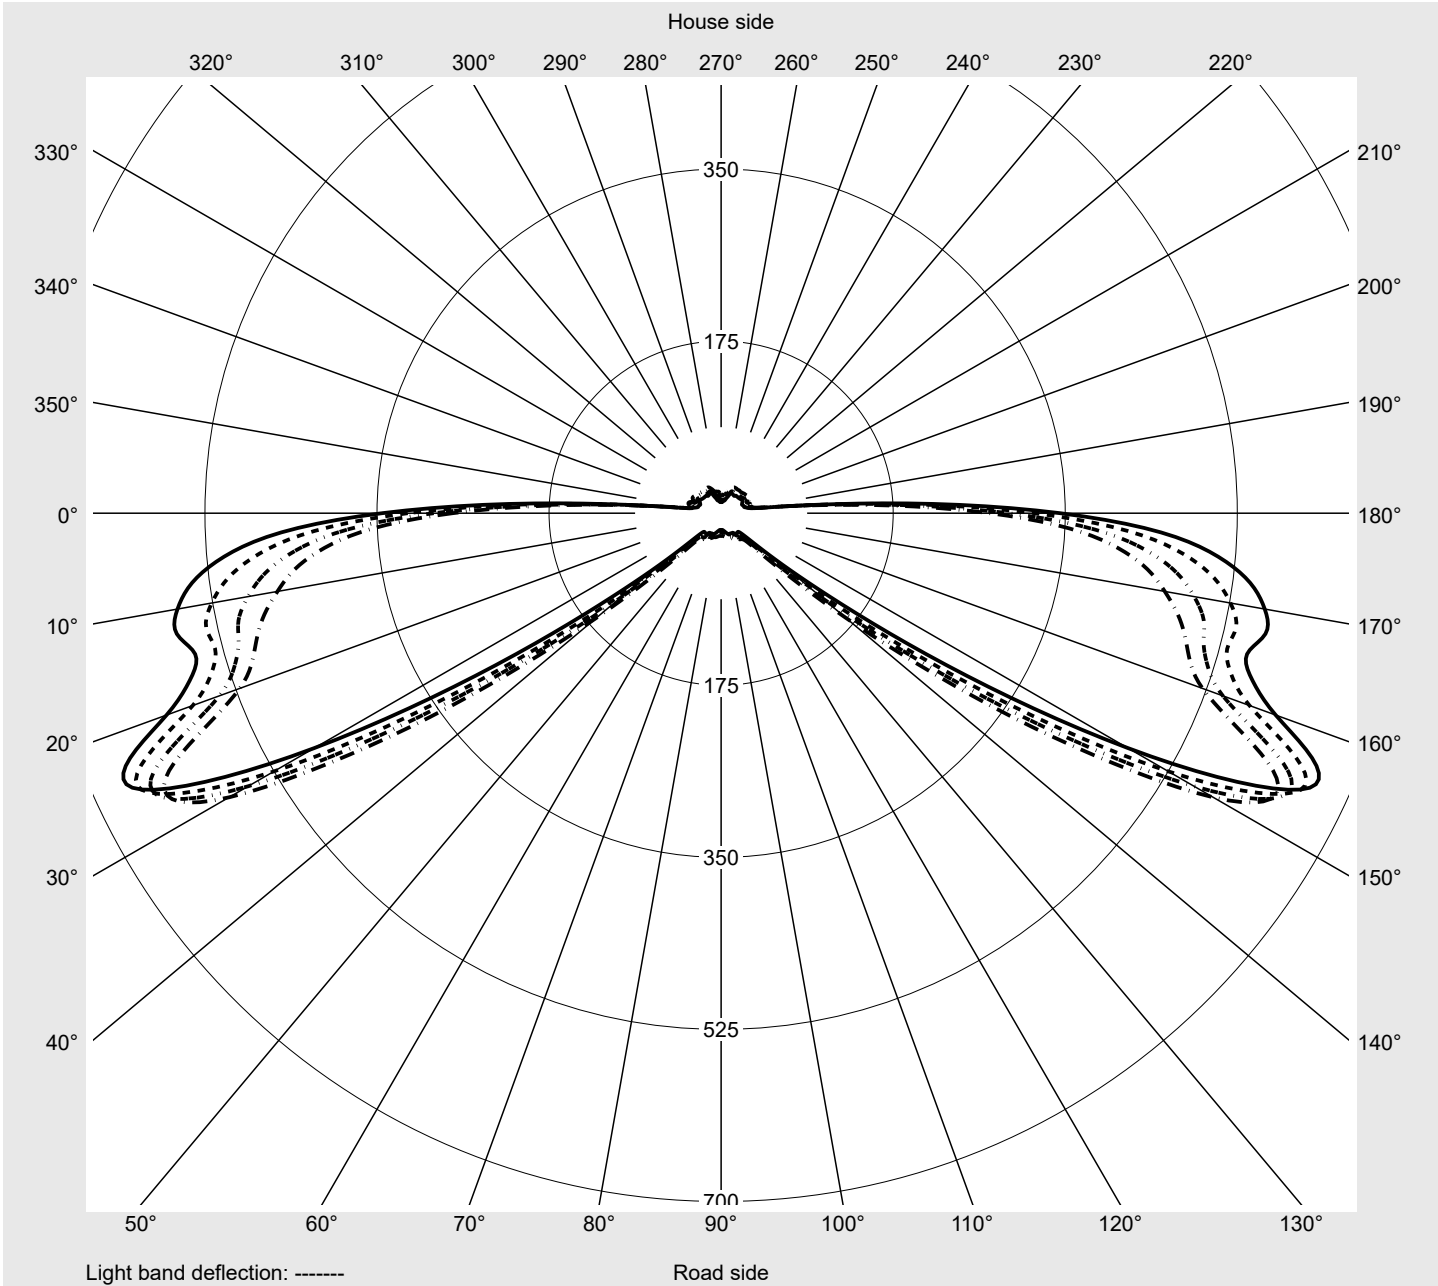

Photometric test report

Family Streetlight 21 midi easy LED	Order number: 5XE7B47N08LB EAN: 4058352897867	LP number 59065_1166
	Version post-top or side-entry mounting, NEMA 7 pin (DALI)	serial documentation 16.06.2023
	Optic asymmetric, wide distribution (ST0.5a)	
	Cover toughened safety glass	
	Lamps LED 4000 K CRI ≥ 70	
	Controlgear ECG-DALI Plus	
Rated values	Net luminous flux = 14950 lm Power consumption = 98.3 W Luminous efficacy = 152.1 lm/W	

Luminous intensity in cd/klm
C180-0
C205-25
C207.5-27.5
C270-90
Imax: 661 cd/klm

Luminaire output ratios

Eta	100.0%
Eta 0° - 90°	100.0%
Eta 90° - 180°	0.0%

Luminous intensity class acc. to EN13201-2

Class:	G3
Imax 70°	629.6
Imax 80°	99.6
Imax 90°	0.0
Imax >90°	0.0
Imax >95°	0.0

Envelope curve in cd/klm **KMK 73°** **KMK 72°** **KMK 71°** **KMK 70°** **siteco**

Photometric test report

Family Streetlight 21 midi easy LED	Order number: 5XE7B47N08LB EAN: 4058352897867	LP number 59065_1166
Table of values for luminous intensities		Maximum luminous intensity
		siteco