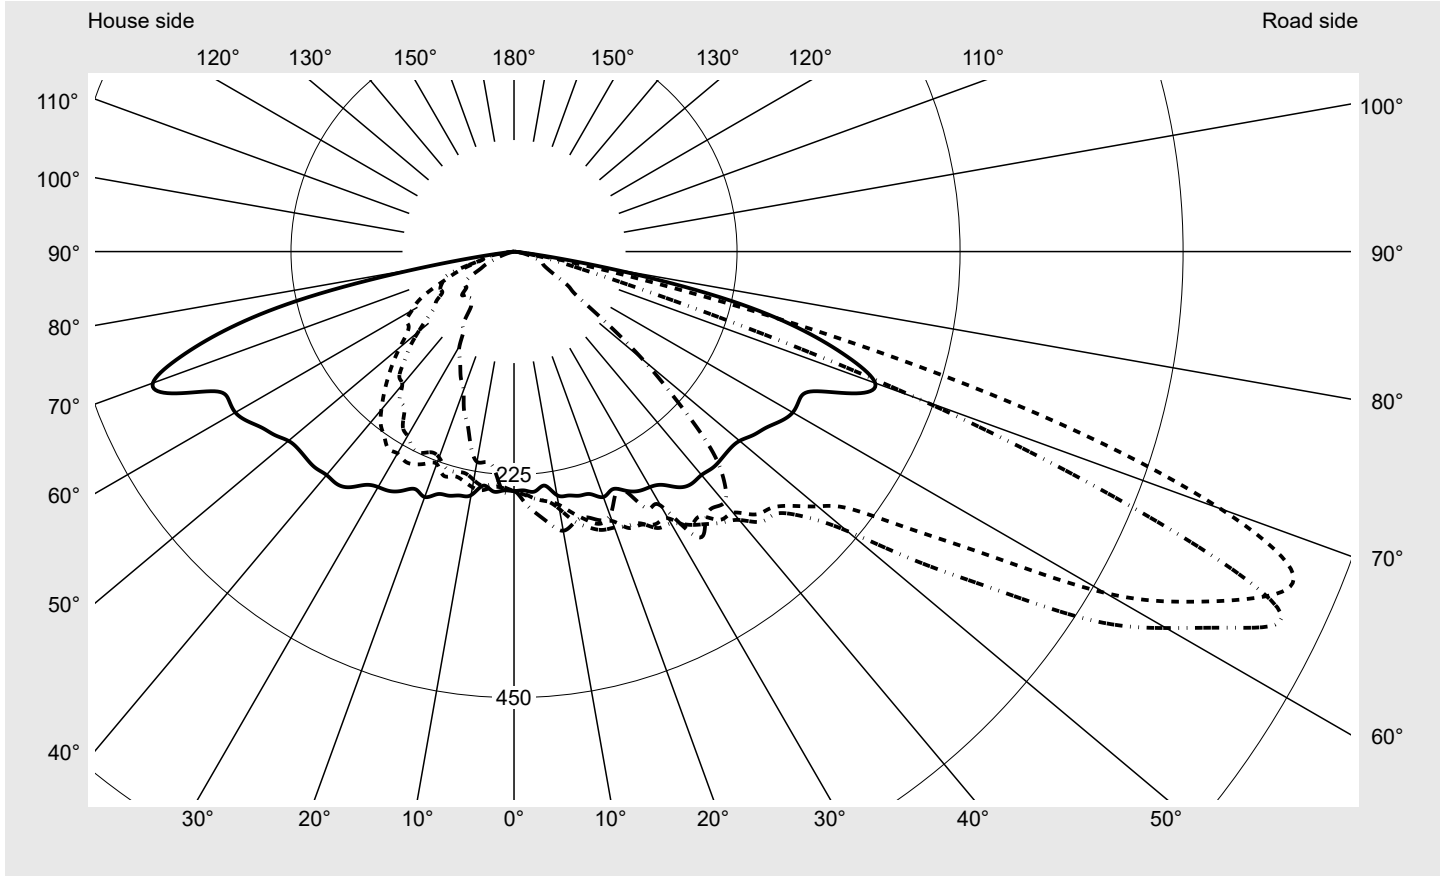

Photometric test report

Family Streetlight 21 midi easy LED	Order number: 5XE7C37N08LB EAN: 4058352897898	LP number 59081_1178
	Version post-top or side-entry mounting, NEMA 7 pin (DALI) Optic asymmetric, wide distribution (ST0.8a) Cover toughened safety glass Lamps LED 3000 K CRI ≥ 70 Controlgear ECG-DALI Plus Rated values Net luminous flux = 14340 lm Power consumption = 98.3 W Luminous efficacy = 145.9 lm/W	serial documentation 16.06.2023

Luminous intensity in cd/klm C180-0 C200-20 C205-25 C270-90 **Imax: 851 cd/klm**

Luminaire output ratios	
Eta	100.0%
Eta 0° - 90°	100.0%
Eta 90° - 180°	0.0%

Luminous intensity class acc. to EN13201-2	
Class:	G3
Imax 70°	826.1
Imax 80°	99.6
Imax 90°	0.0
Imax >90°	0.0
Imax >95°	0.0

Envelope curve in cd/klm **KMK 67.5°** **KMK 65°** **KMK 62.5°** **KMK 60°** **siteco**

Photometric test report

Family Streetlight 21 midi easy LED	Order number: 5XE7C37N08LB EAN: 4058352897898	LP number 59081_1178
Table of values for luminous intensities		Maximum luminous intensity
		siteco