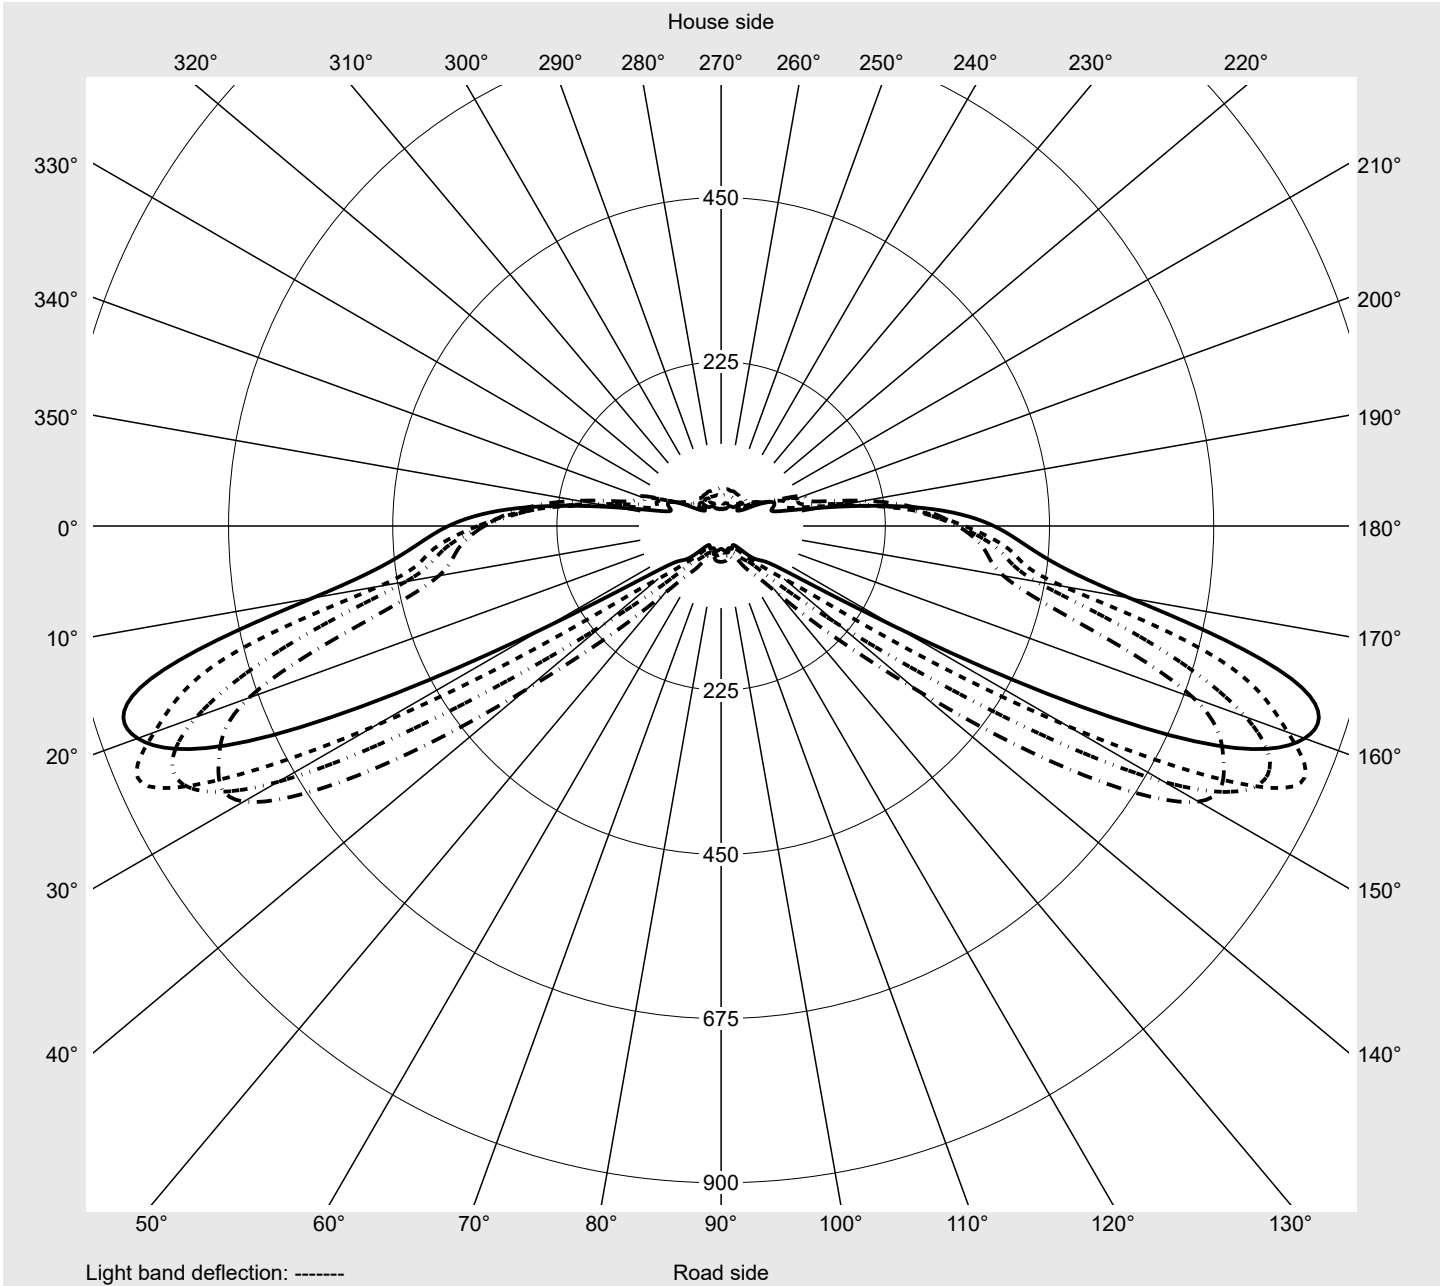

Photometric test report

Family Streetlight 21 midi easy LED	Order number: 5XE7C37N08LB EAN: 4058352897898	LP number 59081_1178
	Version post-top or side-entry mounting, NEMA 7 pin (DALI) Optic asymmetric, wide distribution (ST0.8a) Cover toughened safety glass Lamps LED 3000 K CRI ≥ 70 Controlgear ECG-DALI Plus Rated values Net luminous flux = 14340 lm Power consumption = 98.3 W Luminous efficacy = 145.9 lm/W	serial documentation 16.06.2023

Luminous intensity in cd/klm C180-0 C200-20 C205-25 C270-90 **Imax: 851 cd/klm**

Luminaire output ratios	
Eta	100.0%
Eta 0° - 90°	100.0%
Eta 90° - 180°	0.0%

Luminous intensity class acc. to EN13201-2	
Class:	G3
Imax 70°	826.1
Imax 80°	99.6
Imax 90°	0.0
Imax >90°	0.0
Imax >95°	0.0

Measurement conditions
DIN EN 13032 and DIN 5032

Photometric test report

Family Streetlight 21 midi easy LED	Order number: 5XE7C37N08LB EAN: 4058352897898	LP number 59081_1178
---	--	--------------------------------

Envelope curve in cd/klm **KMK 67.5°** **KMK 65°** **KMK 62.5°** **KMK 60°** **siteco**

Photometric test report

Family Streetlight 21 midi easy LED	Order number: 5XE7C37N08LB EAN: 4058352897898	LP number 59081_1178
Table of values for luminous intensities		Maximum luminous intensity
		siteco