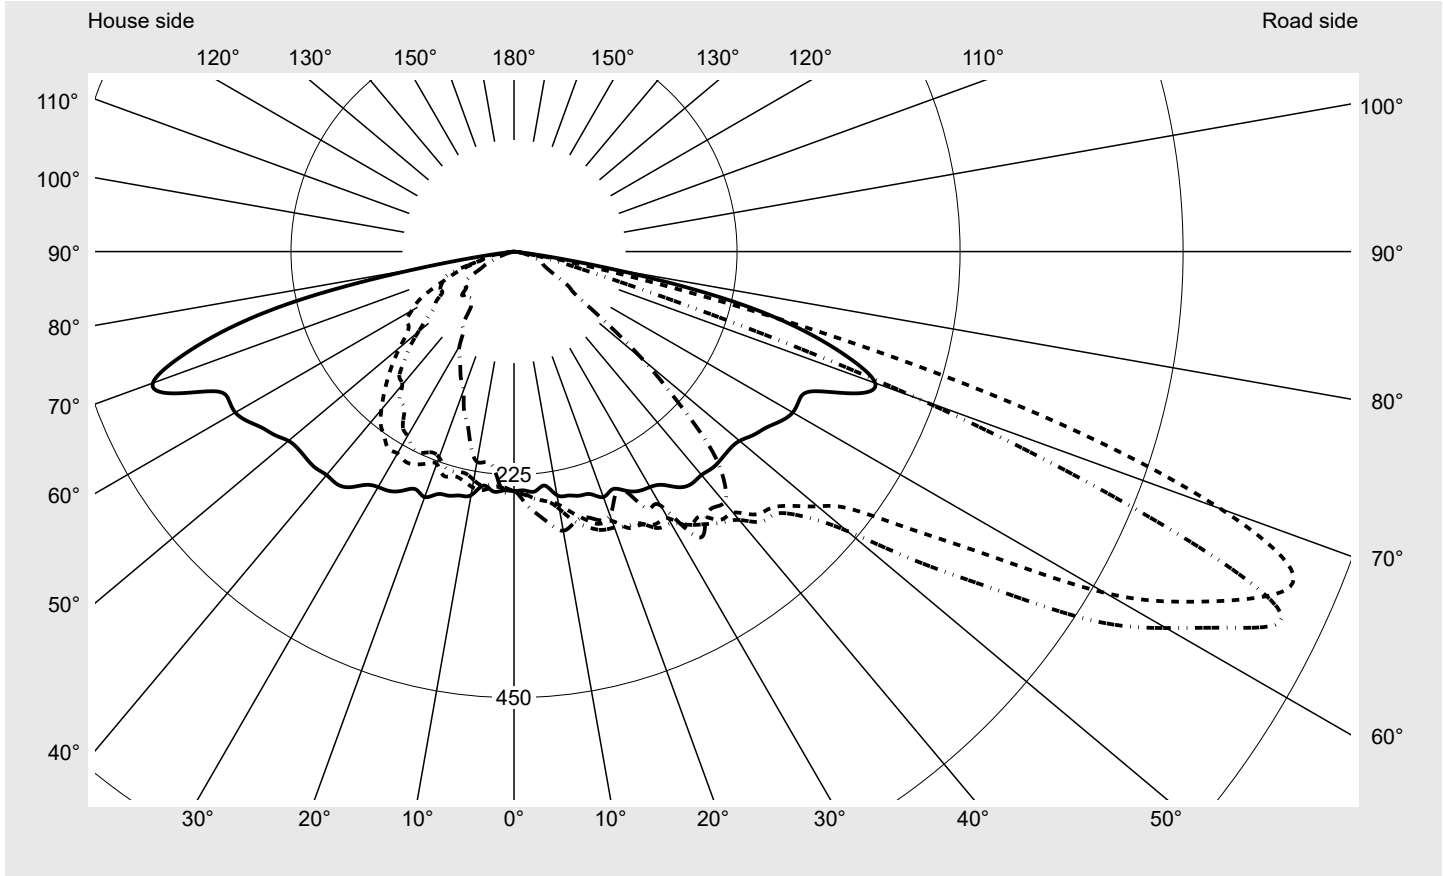

Photometric test report

Family Streetlight 21 midi easy LED	Order number: 5XE7C37N08MB EAN: 4058352897904	LP number 59081_1179
	Version post-top or side-entry mounting, NEMA 7 pin (DALI) Optic asymmetric, wide distribution (ST0.8a) Cover toughened safety glass Lamps LED 3000 K CRI ≥ 70 Controlgear ECG-DALI Plus Rated values Net luminous flux = 18270 lm Power consumption = 136.0 W Luminous efficacy = 134.3 lm/W	serial documentation 16.06.2023

Luminous intensity in cd/klm C180-0 C200-20 C205-25 C270-90 **Imax: 851 cd/klm**

Luminaire output ratios	
Eta	100.0%
Eta 0° - 90°	100.0%
Eta 90° - 180°	0.0%
Measurement conditions	
DIN EN 13032 and DIN 5032	

Envelope curve in cd/klm **KMK 67.5°** **KMK 65°** **KMK 62.5°** **KMK 60°** **siteco**

Photometric test report

Family Streetlight 21 midi easy LED	Order number: 5XE7C37N08MB EAN: 4058352897904	LP number 59081_1179
Table of values for luminous intensities		Maximum luminous intensity