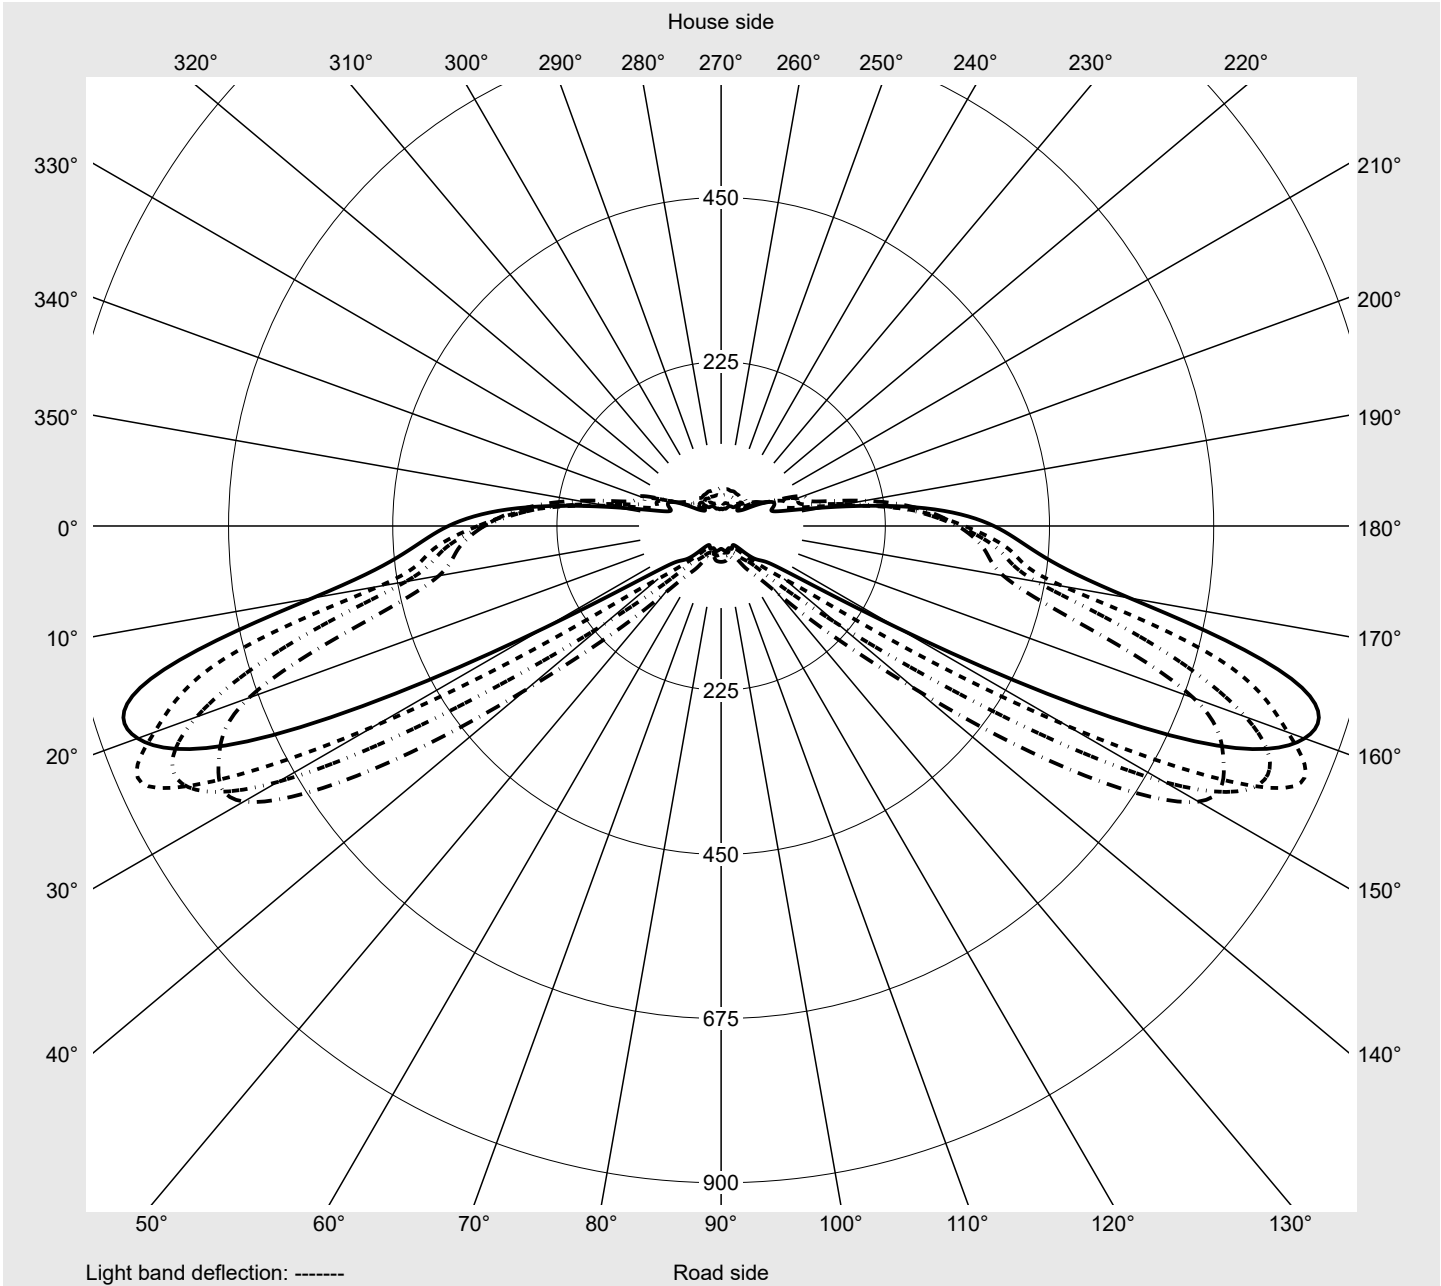

Photometric test report

Family Streetlight 21 midi easy LED	Order number: 5XE7C37N08MB EAN: 4058352897904	LP number 59081_1179
	Version post-top or side-entry mounting, NEMA 7 pin (DALI) Optic asymmetric, wide distribution (ST0.8a) Cover toughened safety glass Lamps LED 3000 K CRI ≥ 70 Controlgear ECG-DALI Plus Rated values Net luminous flux = 18270 lm Power consumption = 136.0 W Luminous efficacy = 134.3 lm/W	serial documentation 16.06.2023

Luminous intensity in cd/klm C180-0 C200-20 C205-25 C270-90 **Imax: 851 cd/klm**

Luminaire output ratios	
Eta	100.0%
Eta 0° - 90°	100.0%
Eta 90° - 180°	0.0%
Measurement conditions	
DIN EN 13032 and DIN 5032	

Luminous intensity class acc. to EN13201-2	
Class:	G3
Imax 70°	826.1
Imax 80°	99.6
Imax 90°	0.0
Imax >90°	0.0
Imax >95°	0.0

Photometric test report

Family Streetlight 21 midi easy LED	Order number: 5XE7C37N08MB EAN: 4058352897904	LP number 59081_1179
---	--	--------------------------------

Envelope curve in cd/klm **KMK 67.5°** **KMK 65°** **KMK 62.5°** **KMK 60°** **siteco**

Photometric test report

Family Streetlight 21 midi easy LED	Order number: 5XE7C37N08MB EAN: 4058352897904	LP number 59081_1179
Table of values for luminous intensities		Maximum luminous intensity