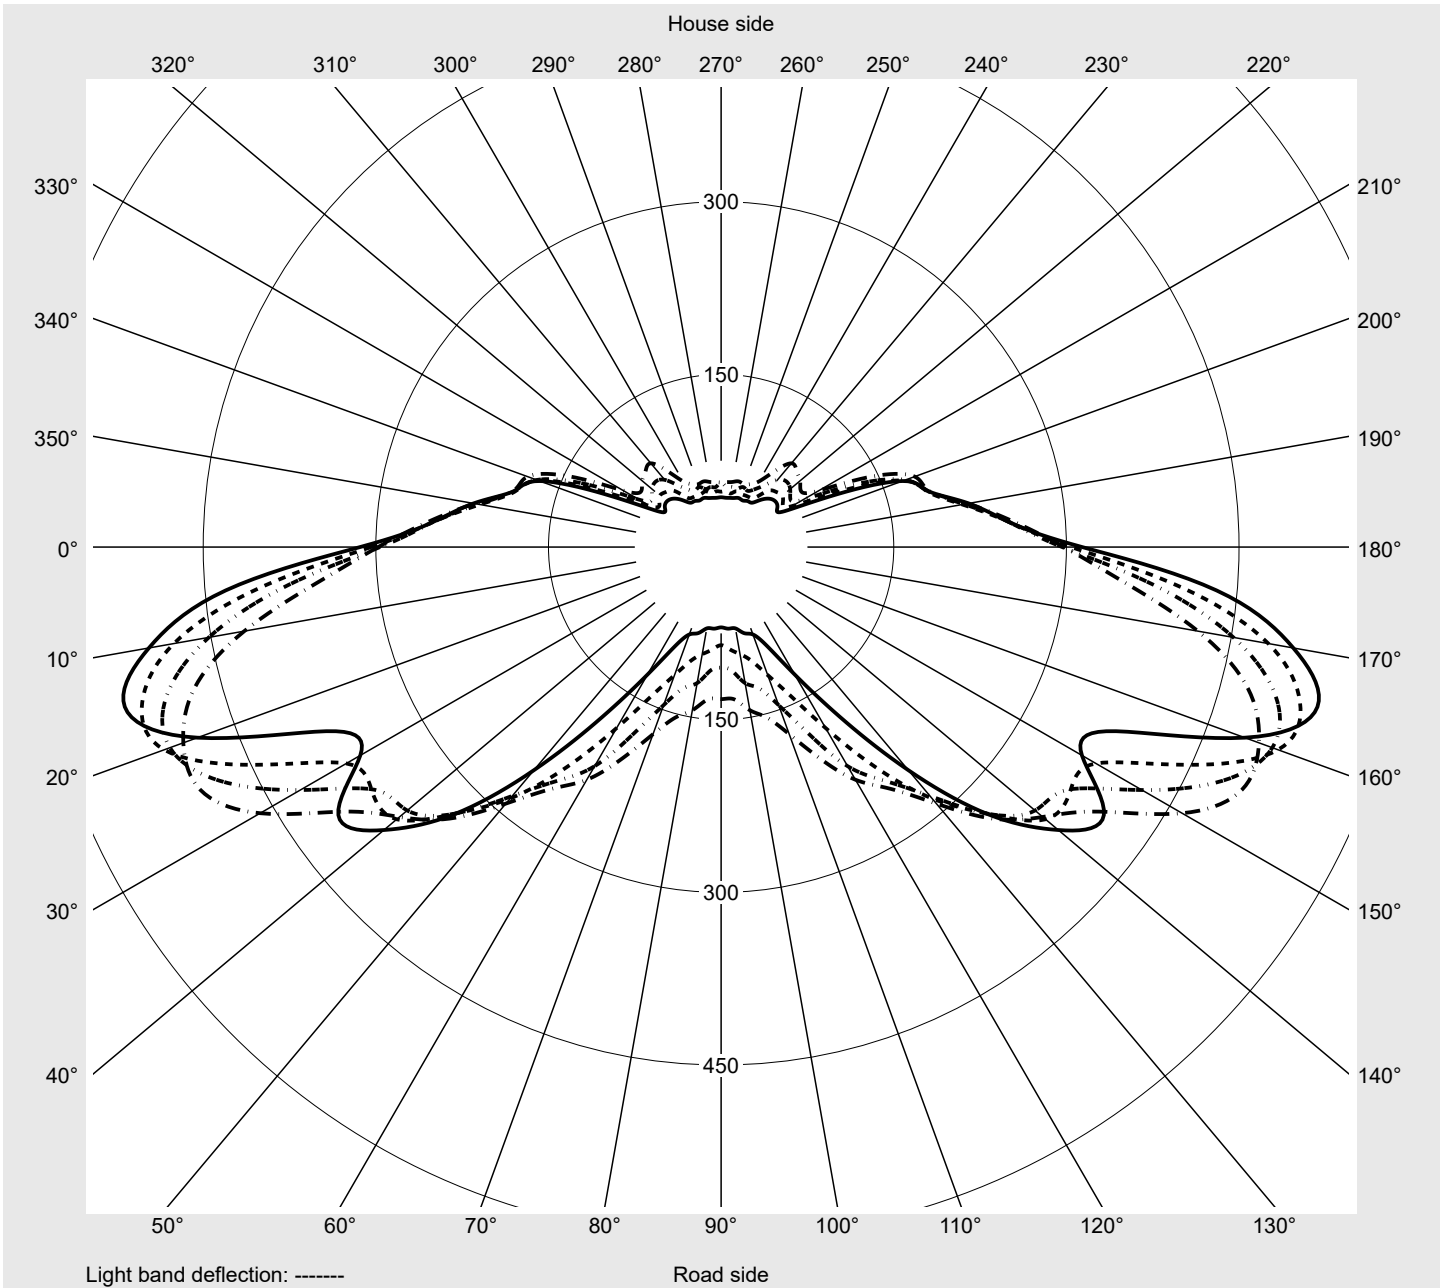

Photometric test report

Family Streetlight 21 midi easy LED	Order number: 5XE7C37N08NB EAN: 4058352897911	LP number 59082_204
	Version post-top or side-entry mounting, NEMA 7 pin (DALI) Optic asymmetric, wide distribution (ST0.8a G) Cover toughened safety glass Lamps LED 3000 K CRI ≥ 70 Controlgear ECG-DALI Plus Rated values Net luminous flux = 22700 lm Power consumption = 151.2 W Luminous efficacy = 150.1 lm/W	serial documentation 16.06.2023

Luminous intensity in cd/klm C180-0 C195-15 C200-20 C270-90 **Imax: 536 cd/klm**

Luminaire output ratios

Eta	100.0%
Eta 0° - 90°	100.0%
Eta 90° - 180°	0.0%

Luminous intensity class acc. to EN13201-2

Class:	G4
Imax 70°	493.9
Imax 80°	97.8
Imax 90°	0.0
Imax >90°	0.0
Imax >95°	0.0

Measurement conditions

DIN EN 13032 and DIN 5032

Photometric test report

Family Streetlight 21 midi easy LED	Order number: 5XE7C37N08NB EAN: 4058352897911	LP number 59082_204
---	--	--------------------------------------

Envelope curve in cd/klm **KMK 60°** **KMK 57.5°** **KMK 55°** **KMK 52.5°** **siteco**

Photometric test report

Family Streetlight 21 midi easy LED	Order number: 5XE7C37N08NB EAN: 4058352897911	LP number 59082_204
Table of values for luminous intensities		Maximum luminous intensity
		siteco