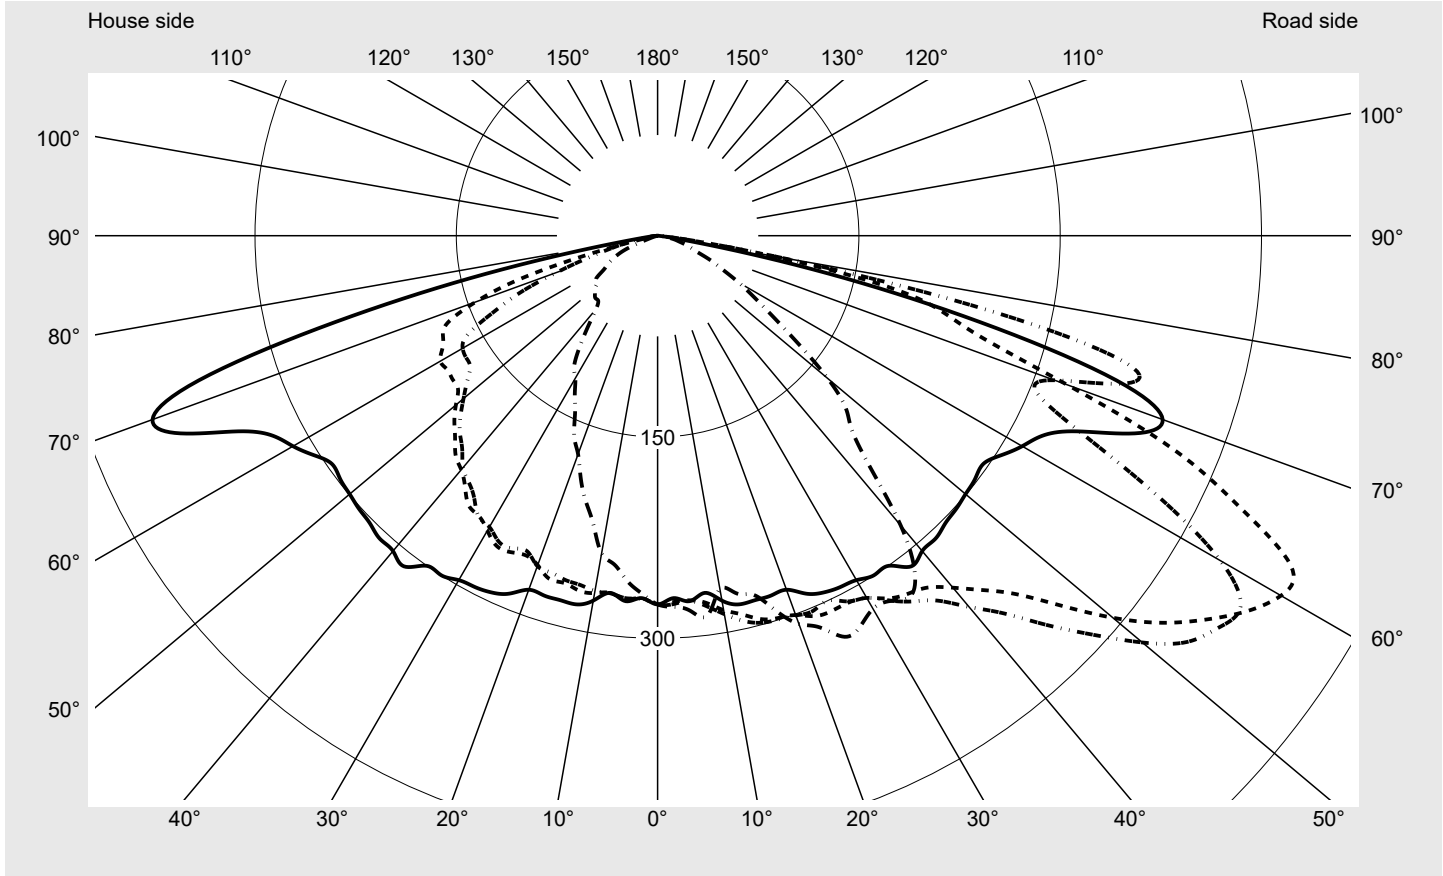

Photometric test report

Family Streetlight 21 midi easy LED	Order number: 5XE7C37N08NB EAN: 4058352897911	LP number 59082_204
	Version post-top or side-entry mounting, NEMA 7 pin (DALI) Optic asymmetric, wide distribution (ST0.8a G) Cover toughened safety glass Lamps LED 3000 K CRI ≥ 70 Controlgear ECG-DALI Plus Rated values Net luminous flux = 22700 lm Power consumption = 151.2 W Luminous efficacy = 150.1 lm/W	serial documentation 16.06.2023

Luminous intensity in cd/klm C180-0 C195-15 C200-20 C270-90 **Imax: 536 cd/klm**

Luminaire output ratios

Eta	100.0%
Eta 0° - 90°	100.0%
Eta 90° - 180°	0.0%

Luminous intensity class acc. to EN13201-2

Class:	G4
Imax 70°	493.9
Imax 80°	97.8
Imax 90°	0.0
Imax >90°	0.0
Imax >95°	0.0

Envelope curve in cd/klm **KMK 60°** **KMK 57.5°** **KMK 55°** **KMK 52.5°** **siteco**

Photometric test report

Family Streetlight 21 midi easy LED	Order number: 5XE7C37N08NB EAN: 4058352897911	LP number 59082_204
Table of values for luminous intensities		Maximum luminous intensity
		siteco