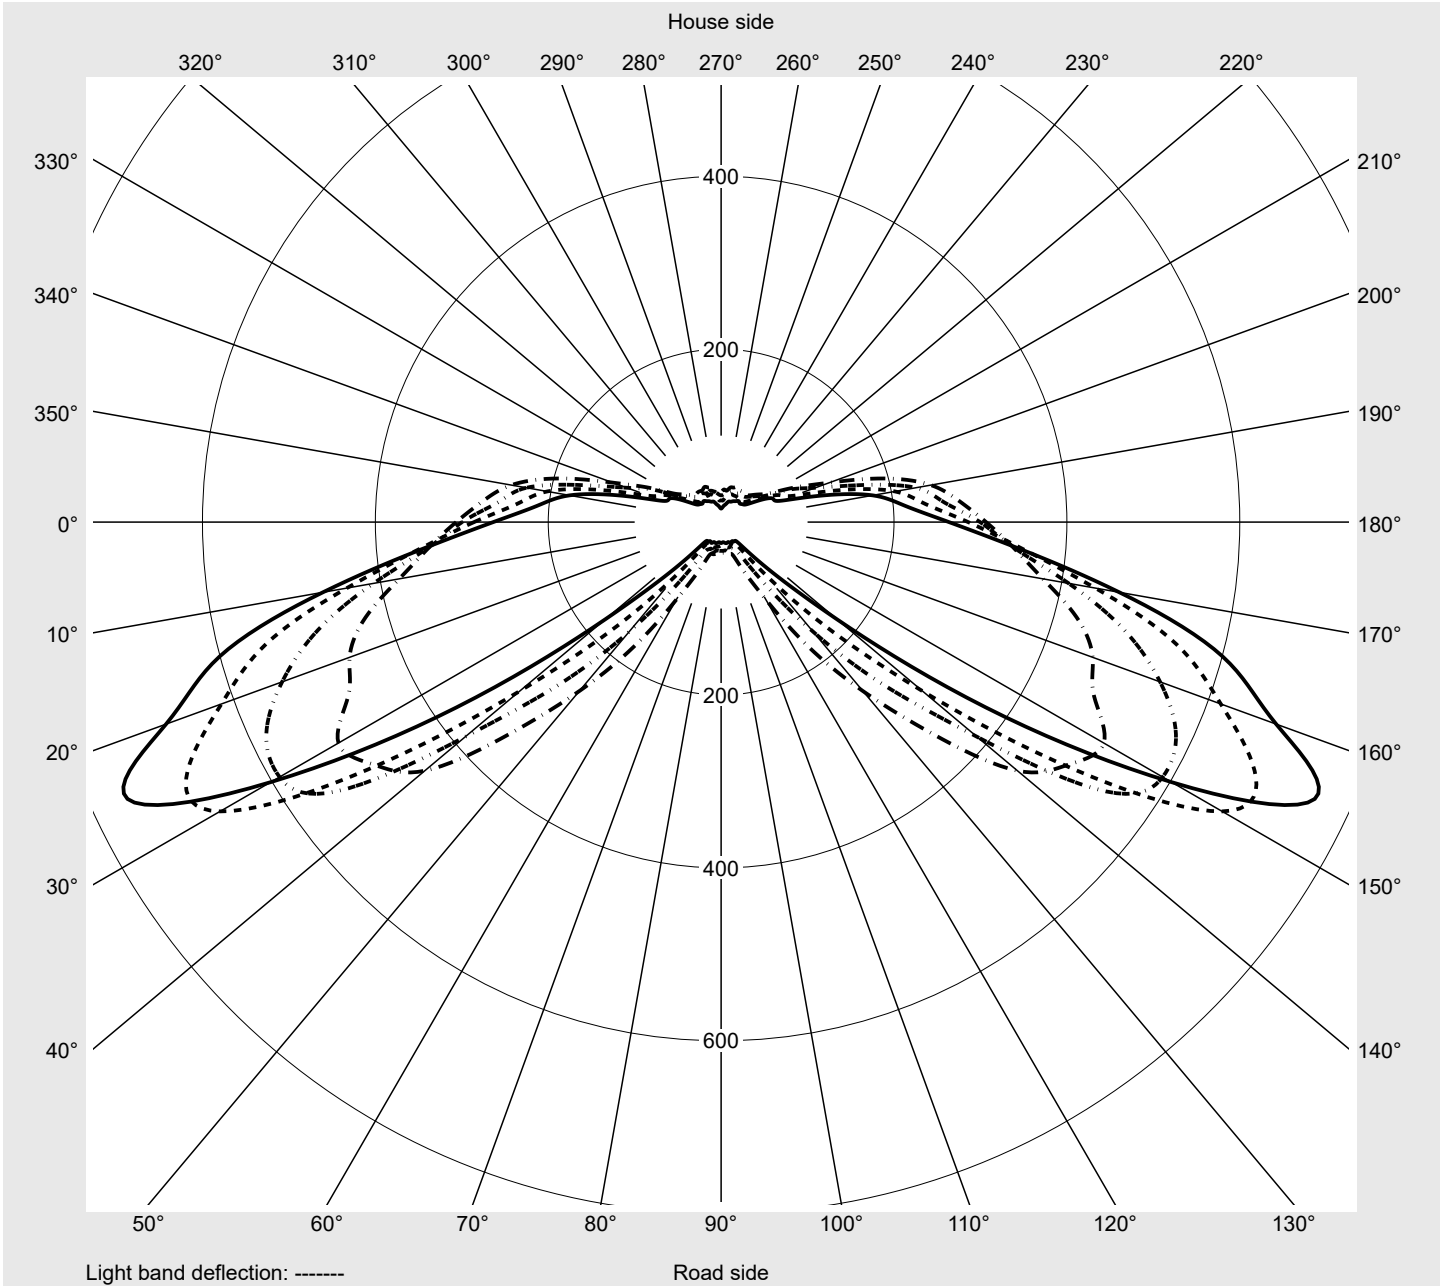

Photometric test report

Family Streetlight 21 midi easy LED	Order number: 5XE7D47N08MB EAN: 4058352898048	LP number 59076_1228
	Version post-top or side-entry mounting, NEMA 7 pin (DALI) Optic asymmetric, wide distribution (ST1.0a) Cover toughened safety glass Lamps LED 4000 K CRI ≥ 70 Controlgear ECG-DALI Plus Rated values Net luminous flux = 20180 lm Power consumption = 147.0 W Luminous efficacy = 137.3 lm/W	serial documentation 16.06.2023
		

Luminous intensity in cd/klm C180-0 C205-25 C210-30 C270-90 **Imax: 758 cd/klm**

Luminaire output ratios

Eta	100.0%
Eta 0° - 90°	100.0%
Eta 90° - 180°	0.0%

Luminous intensity class acc. to EN13201-2

Class:	G3
Imax 70°	757.8
Imax 80°	95.1
Imax 90°	0.0
Imax >90°	0.0
Imax >95°	0.0

Measurement conditions

DIN EN 13032 and DIN 5032

Photometric test report

Family Streetlight 21 midi easy LED	Order number: 5XE7D47N08MB EAN: 4058352898048	LP number 59076_1228
---	--	--------------------------------

Envelope curve in cd/klm **KMK 70°** **KMK 67.5°** **KMK 65°** **KMK 62.5°** **siteco**

Photometric test report

Family Streetlight 21 midi easy LED	Order number: 5XE7D47N08MB EAN: 4058352898048	LP number 59076_1228
Table of values for luminous intensities		Maximum luminous intensity
		siteco