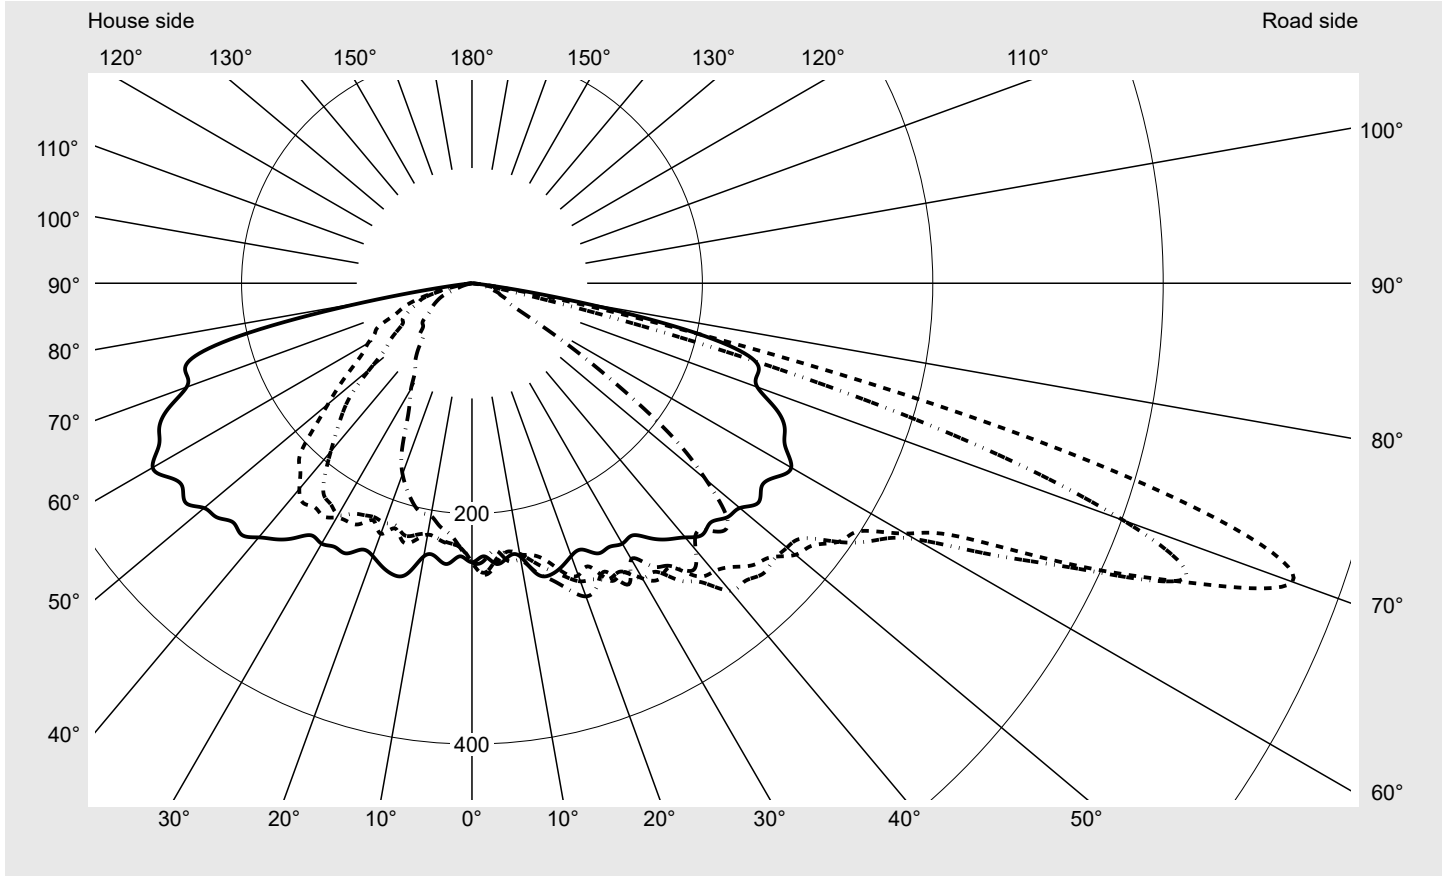

Photometric test report

Family Streetlight 21 midi easy LED	Order number: 5XE7D47N08MB EAN: 4058352898048	LP number 59076_1228
	Version post-top or side-entry mounting, NEMA 7 pin (DALI) Optic asymmetric, wide distribution (ST1.0a) Cover toughened safety glass Lamps LED 4000 K CRI ≥ 70 Controlgear ECG-DALI Plus Rated values Net luminous flux = 20180 lm Power consumption = 147.0 W Luminous efficacy = 137.3 lm/W	serial documentation 16.06.2023
		

Luminous intensity in cd/klm C180-0 C205-25 C210-30 C270-90 **Imax: 758 cd/klm**

Luminaire output ratios

Eta	100.0%
Eta 0° - 90°	100.0%
Eta 90° - 180°	0.0%

Luminous intensity class acc. to EN13201-2

Class:	G3
Imax 70°	757.8
Imax 80°	95.1
Imax 90°	0.0
Imax >90°	0.0
Imax >95°	0.0