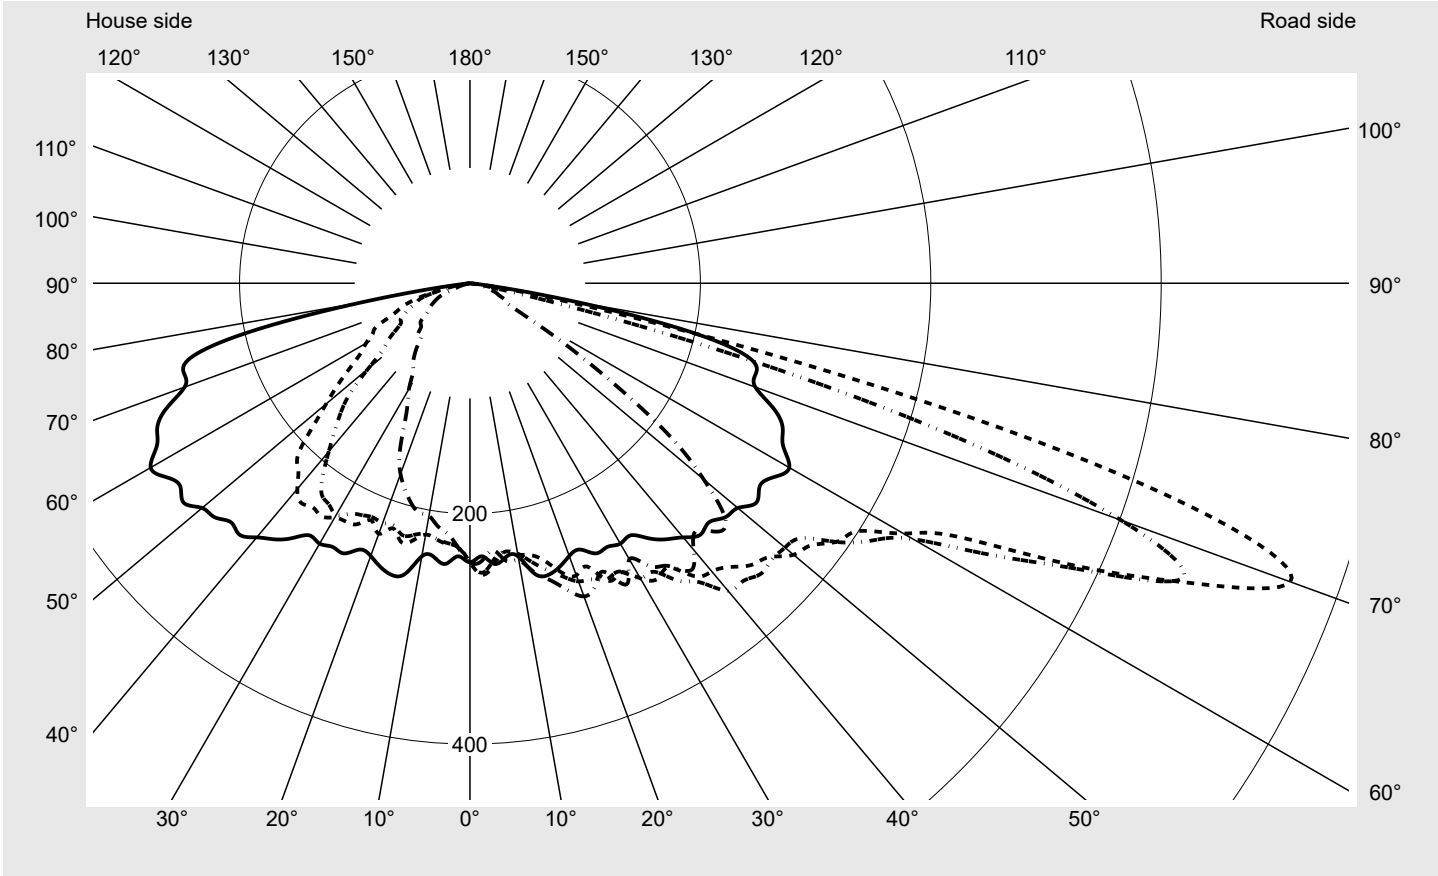

Photometric test report

Family Streetlight 21 midi easy LED	Order number: 5XE7D57N08MB EAN: 4058352898062	LP number 59076_1232
	Version post-top or side-entry mounting, NEMA 7 pin (DALI) Optic asymmetric, wide distribution (ST1.0a) Cover toughened safety glass Lamps LED 3000 K CRI ≥ 80 Controlgear ECG-DALI Plus Rated values Net luminous flux = 15800 lm Power consumption = 137.0 W Luminous efficacy = 115.3 lm/W	serial documentation 16.06.2023

Luminous intensity in cd/klm C180-0 C205-25 C210-30 C270-90 **Imax: 758 cd/klm**

Luminaire output ratios	
Eta	100.0%
Eta 0° - 90°	100.0%
Eta 90° - 180°	0.0%
Measurement conditions	
DIN EN 13032 and DIN 5032	

Luminous intensity class acc. to EN13201-2	
Class:	G3
Imax 70°	757.8
Imax 80°	95.1
Imax 90°	0.0
Imax >90°	0.0
Imax >95°	0.0

Photometric test report

Family Streetlight 21 midi easy LED	Order number: 5XE7D57N08MB EAN: 4058352898062	LP number 59076_1232
---	--	--------------------------------

Envelope curve in cd/klm **KMK 70°** **KMK 67.5°** **KMK 65°** **KMK 62.5°** **siteco**

Photometric test report

Family Streetlight 21 midi easy LED	Order number: 5XE7D57N08MB EAN: 4058352898062	LP number 59076_1232
Table of values for luminous intensities		Maximum luminous intensity
		siteco