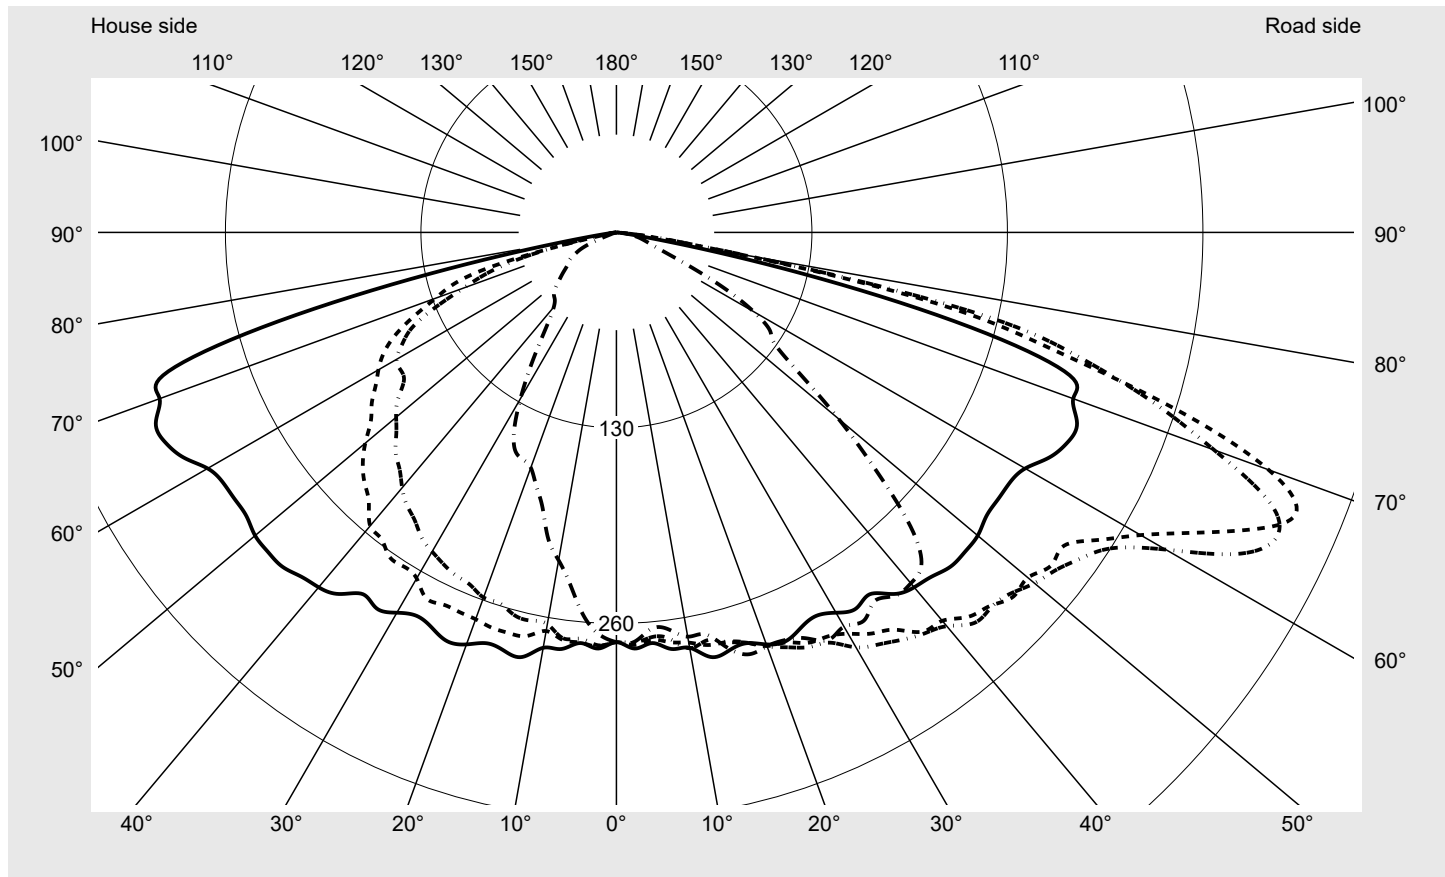

Photometric test report

Family
Streetlight 21 midi easy LED

Order number: 5XE7D57N08NB
EAN: 4058352898079

LP number
59078_216

Version post-top or side-entry mounting, NEMA 7 pin (DALI)
Optic asymmetric, wide distribution (ST1.0a G)
Cover toughened safety glass
Lamps LED 3000 K | CRI ≥ 80
Controlgear ECG-DALI Plus
Rated values Net luminous flux = 19520 lm
 Power consumption = 151.2 W
 Luminous efficacy = 129.1 lm/W

serial
documentation
16.06.2023

siteco

Luminous intensity in cd/klm

C180-0

C195-15

C200-20

C270-90

Imax: 489 cd/klm

Luminaire output ratios

Eta	100.0%
Eta 0° - 90°	100.0%
Eta 90° - 180°	0.0%

Luminous intensity class acc. to EN13201-2

Class:	G4
Imax 70°	461.5
Imax 80°	96.1
Imax 90°	0.0
Imax >90°	0.0
Imax >95°	0.0

Measurement conditions