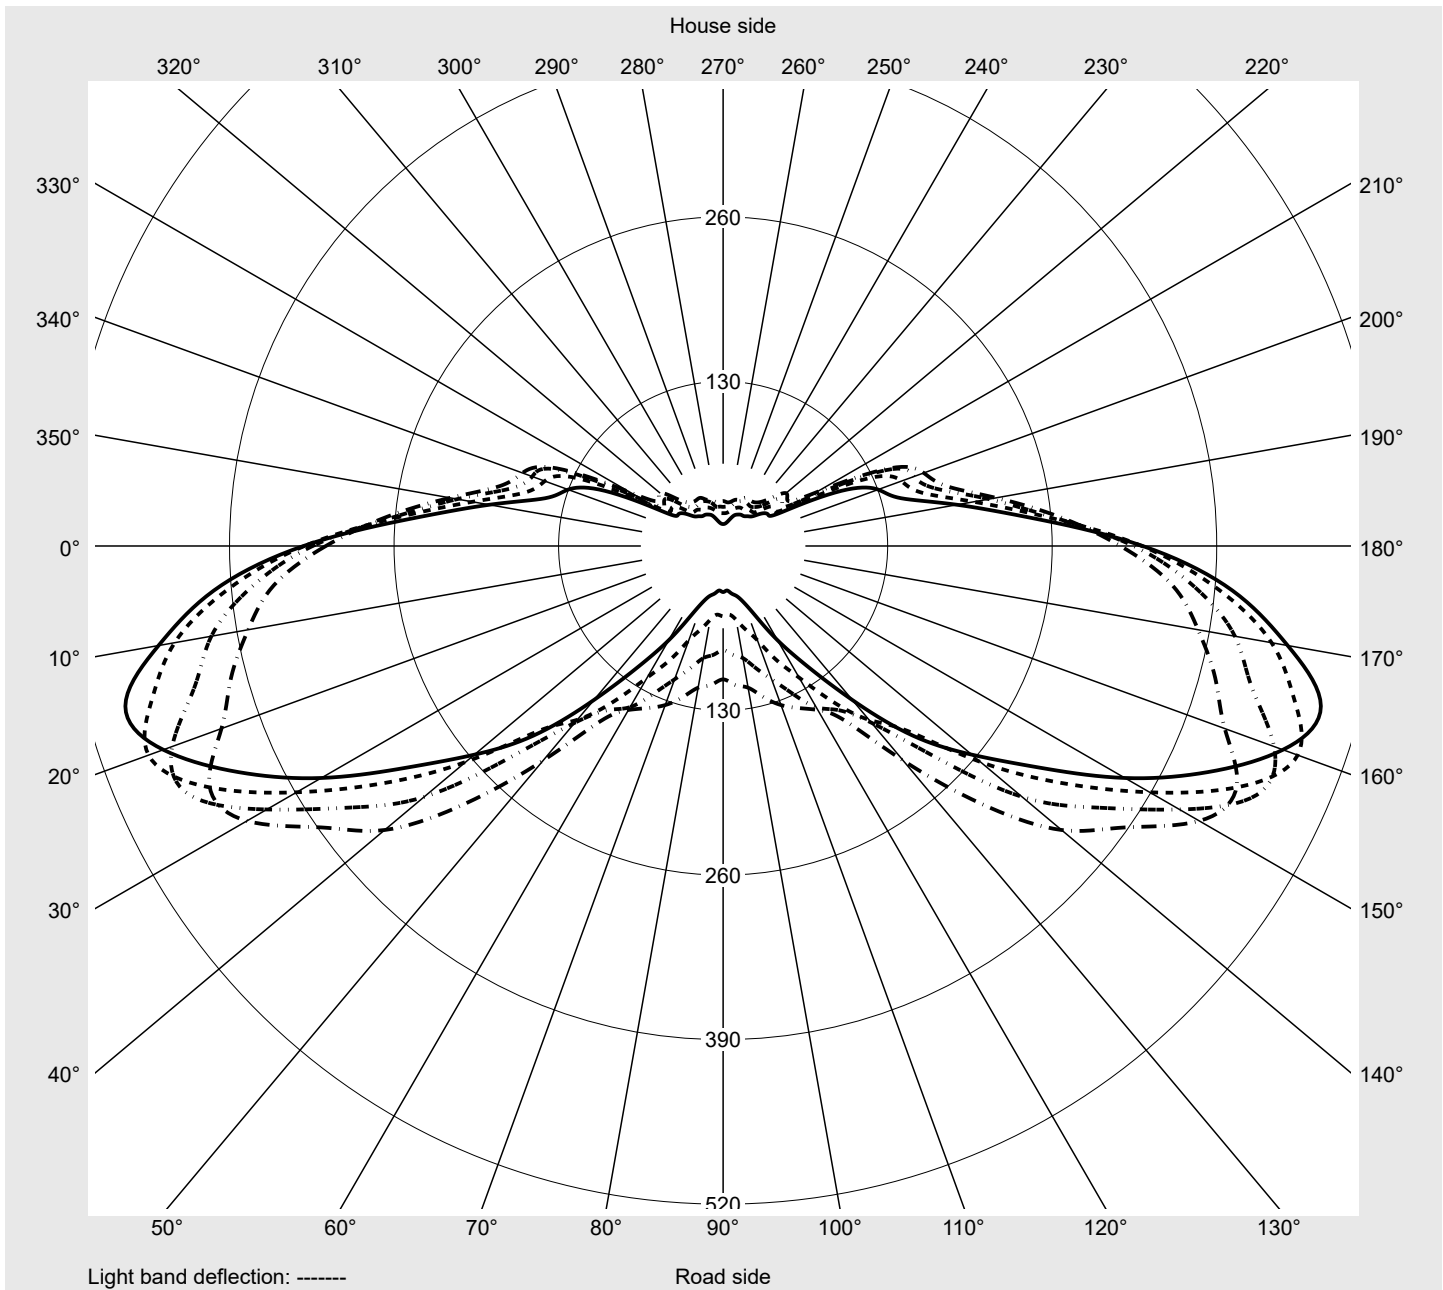

Photometric test report

Family
Streetlight 21 midi easy LED

Order number: 5XE7D57N08NB
EAN: 4058352898079

LP number
59078_216

Version post-top or side-entry mounting, NEMA 7 pin (DALI)
Optic asymmetric, wide distribution (ST1.0a G)
Cover toughened safety glass
Lamps LED 3000 K | CRI ≥ 80
Controlgear ECG-DALI Plus
Rated values Net luminous flux = 19520 lm
 Power consumption = 151.2 W
 Luminous efficacy = 129.1 lm/W

Luminaire output ratios

Eta	100.0%
Eta 0° - 90°	100.0%
Eta 90° - 180°	0.0%

Luminous intensity class acc. to EN13201-2

Class:	G4
Imax 70°	461.5
Imax 80°	96.1
Imax 90°	0.0
Imax >90°	0.0
Imax >95°	0.0

Measurement conditions

DIN EN 13032 and DIN 5032

Photometric test report

Family Streetlight 21 midi easy LED	Order number: 5XE7D57N08NB EAN: 4058352898079	LP number 59078_216
--	--	--------------------------------------

Envelope curve in cd/klm

KMK 67.5°
KMK 65°
KMK 62.5°
KMK 60°

siteco

Photometric test report

Family Streetlight 21 midi easy LED	Order number: 5XE7D57N08NB EAN: 4058352898079	LP number 59078_216
Table of values for luminous intensities		Maximum luminous intensity