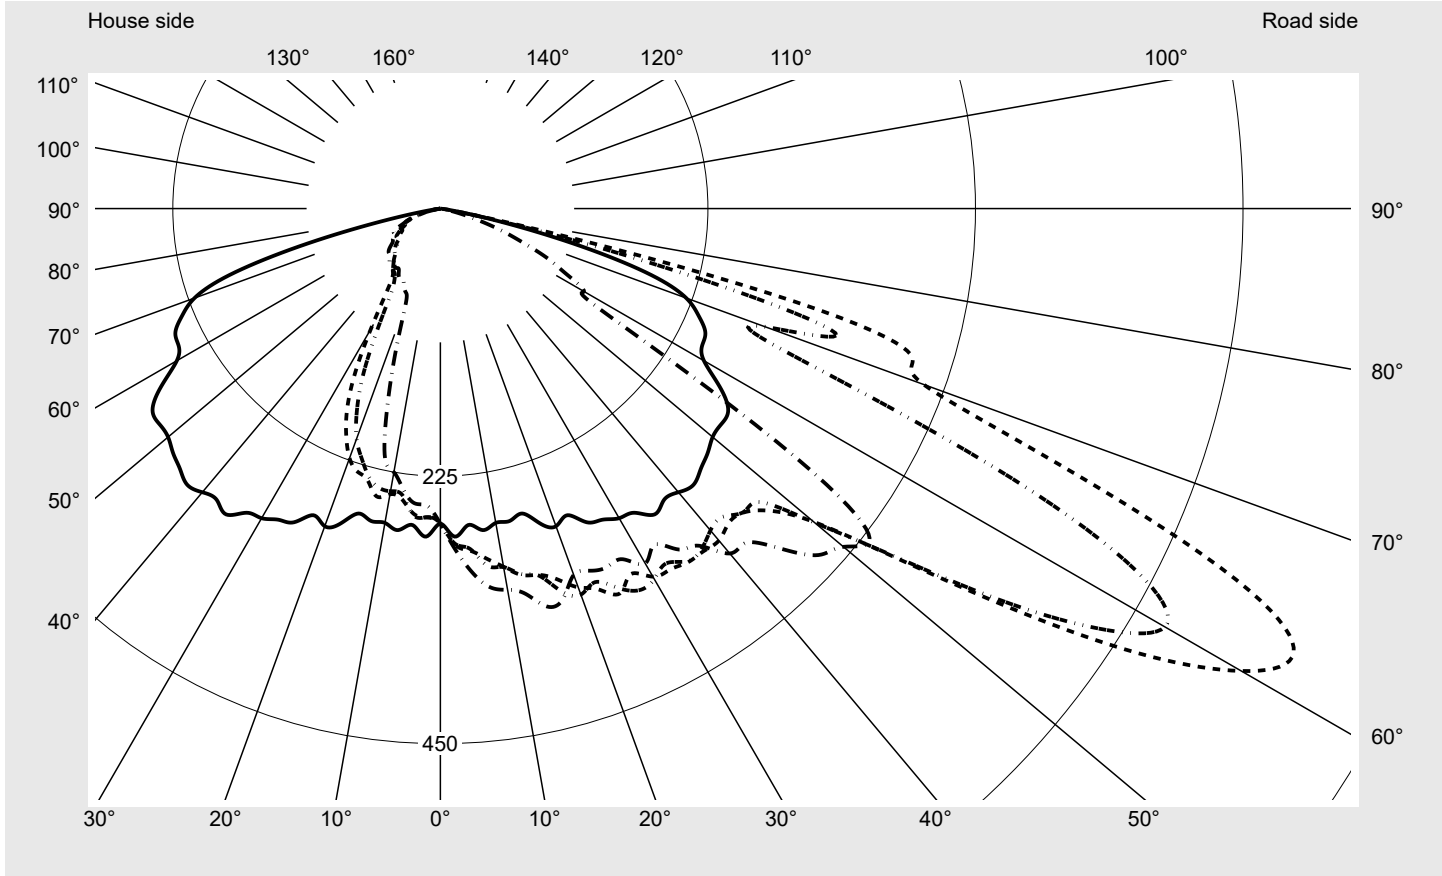

Photometric test report

Family Streetlight 21 midi easy LED	Order number: 5XE7E37N08MB EAN: 4058352898116	LP number 59077_1159
	Version post-top or side-entry mounting, NEMA 7 pin (DALI) Optic asymmetric, wide distribution (STW1.0a) Cover toughened safety glass Lamps LED 3000 K CRI ≥ 70 Controlgear ECG-DALI Plus Rated values Net luminous flux = 18270 lm Power consumption = 136.0 W Luminous efficacy = 134.3 lm/W	serial documentation 16.06.2023

Luminous intensity in cd/klm C180-0 C210-30 C215-35 C270-90 **Imax: 809 cd/klm**

Luminaire output ratios	
Eta	100.0%
Eta 0° - 90°	100.0%
Eta 90° - 180°	0.0%

Luminous intensity class acc. to EN13201-2	
Class:	G4
Imax 70°	498.7
Imax 80°	32.8
Imax 90°	0.0
Imax >90°	0.0
Imax >95°	0.0

Envelope curve in cd/klm **KMK 62.5°** **KMK 60°** **KMK 57.5°** **KMK 55°** **siteco**

Photometric test report

Family Streetlight 21 midi easy LED	Order number: 5XE7E37N08MB EAN: 4058352898116	LP number 59077_1159
Table of values for luminous intensities		Maximum luminous intensity