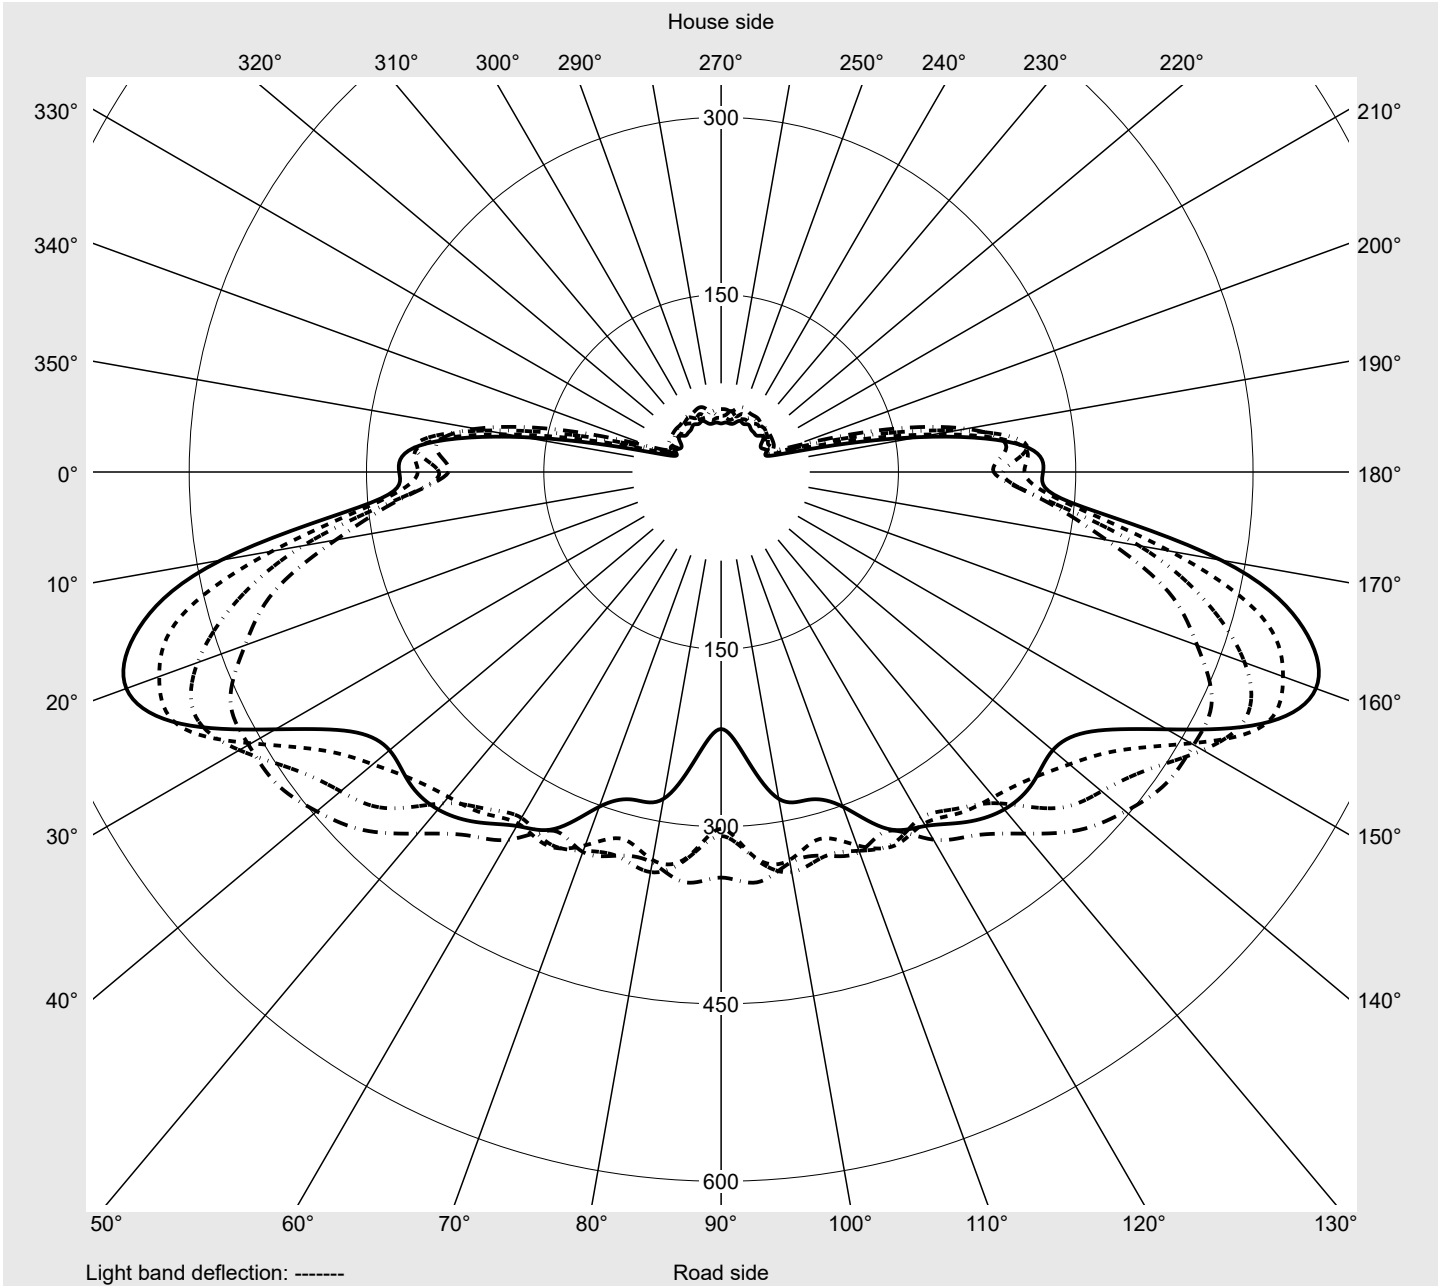

Photometric test report

Family
Streetlight 21 midi easy LED

Order number: 5XE7E37N08NB
EAN: 4058352898123

LP number
59079_204

Version post-top or side-entry mounting, NEMA 7 pin (DALI)
Optic asymmetric, wide distribution (STW1.0a G)
Cover toughened safety glass
Lamps LED 3000 K | CRI ≥ 70
Controlgear ECG-DALI Plus
Rated values Net luminous flux = 22700 lm
 Power consumption = 151.2 W
 Luminous efficacy = 150.1 lm/W

Luminaire output ratios

Eta	100.0%
Eta 0° - 90°	100.0%
Eta 90° - 180°	0.0%

Luminous intensity class acc. to EN13201-2

Class:	G4
Imax 70°	486.3
Imax 80°	49.2
Imax 90°	0.0
Imax >90°	0.0
Imax >95°	0.0

Measurement conditions

DIN EN 13032 and DIN 5032

Photometric test report

Family Streetlight 21 midi easy LED	Order number: 5XE7E37N08NB EAN: 4058352898123	LP number 59079_204
---	--	--------------------------------------

Envelope curve in cd/klm **KMK 57.5°** **KMK 55°** **KMK 52.5°** **KMK 50°** **siteco**