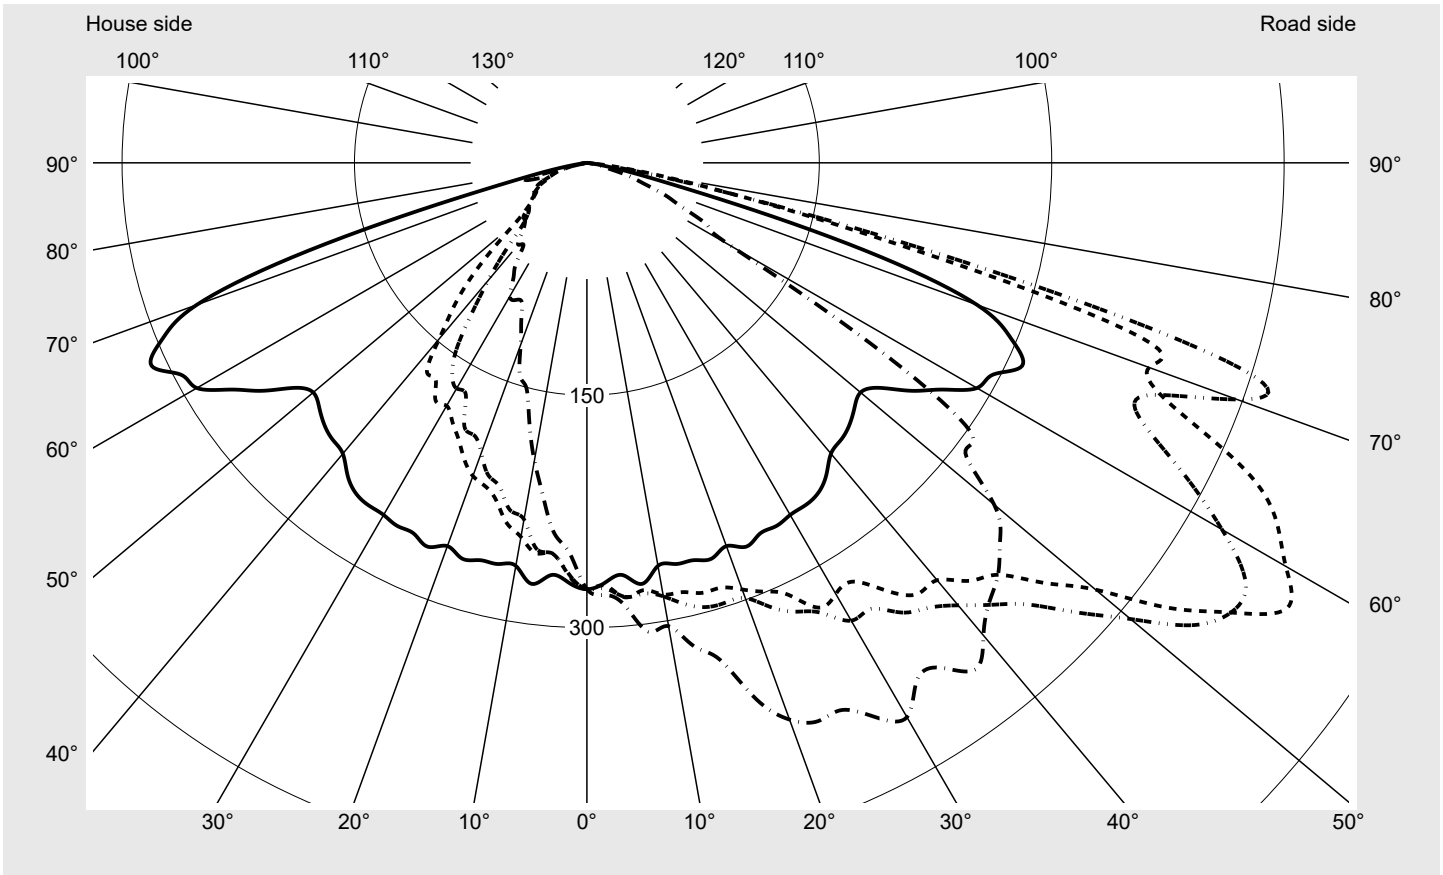

Photometric test report

Family
Streetlight 21 midi easy LED

Order number: 5XE7E37N08NB
EAN: 4058352898123

LP number
59079_204

Version post-top or side-entry mounting, NEMA 7 pin (DALI)
Optic asymmetric, wide distribution (STW1.0a G)
Cover toughened safety glass
Lamps LED 3000 K | CRI ≥ 70
Controlgear ECG-DALI Plus
Rated values Net luminous flux = 22700 lm
 Power consumption = 151.2 W
 Luminous efficacy = 150.1 lm/W

serial
documentation
16.06.2023

siteco

Luminous intensity in cd/klm

C180-0

C200-20

C205-25

C270-90

Imax: 535 cd/klm

Luminaire output ratios

Eta	100.0%
Eta 0° - 90°	100.0%
Eta 90° - 180°	0.0%

Luminous intensity class acc. to EN13201-2

Class:	G4
Imax 70°	486.3
Imax 80°	49.2
Imax 90°	0.0
Imax >90°	0.0
Imax >95°	0.0

Measurement conditions