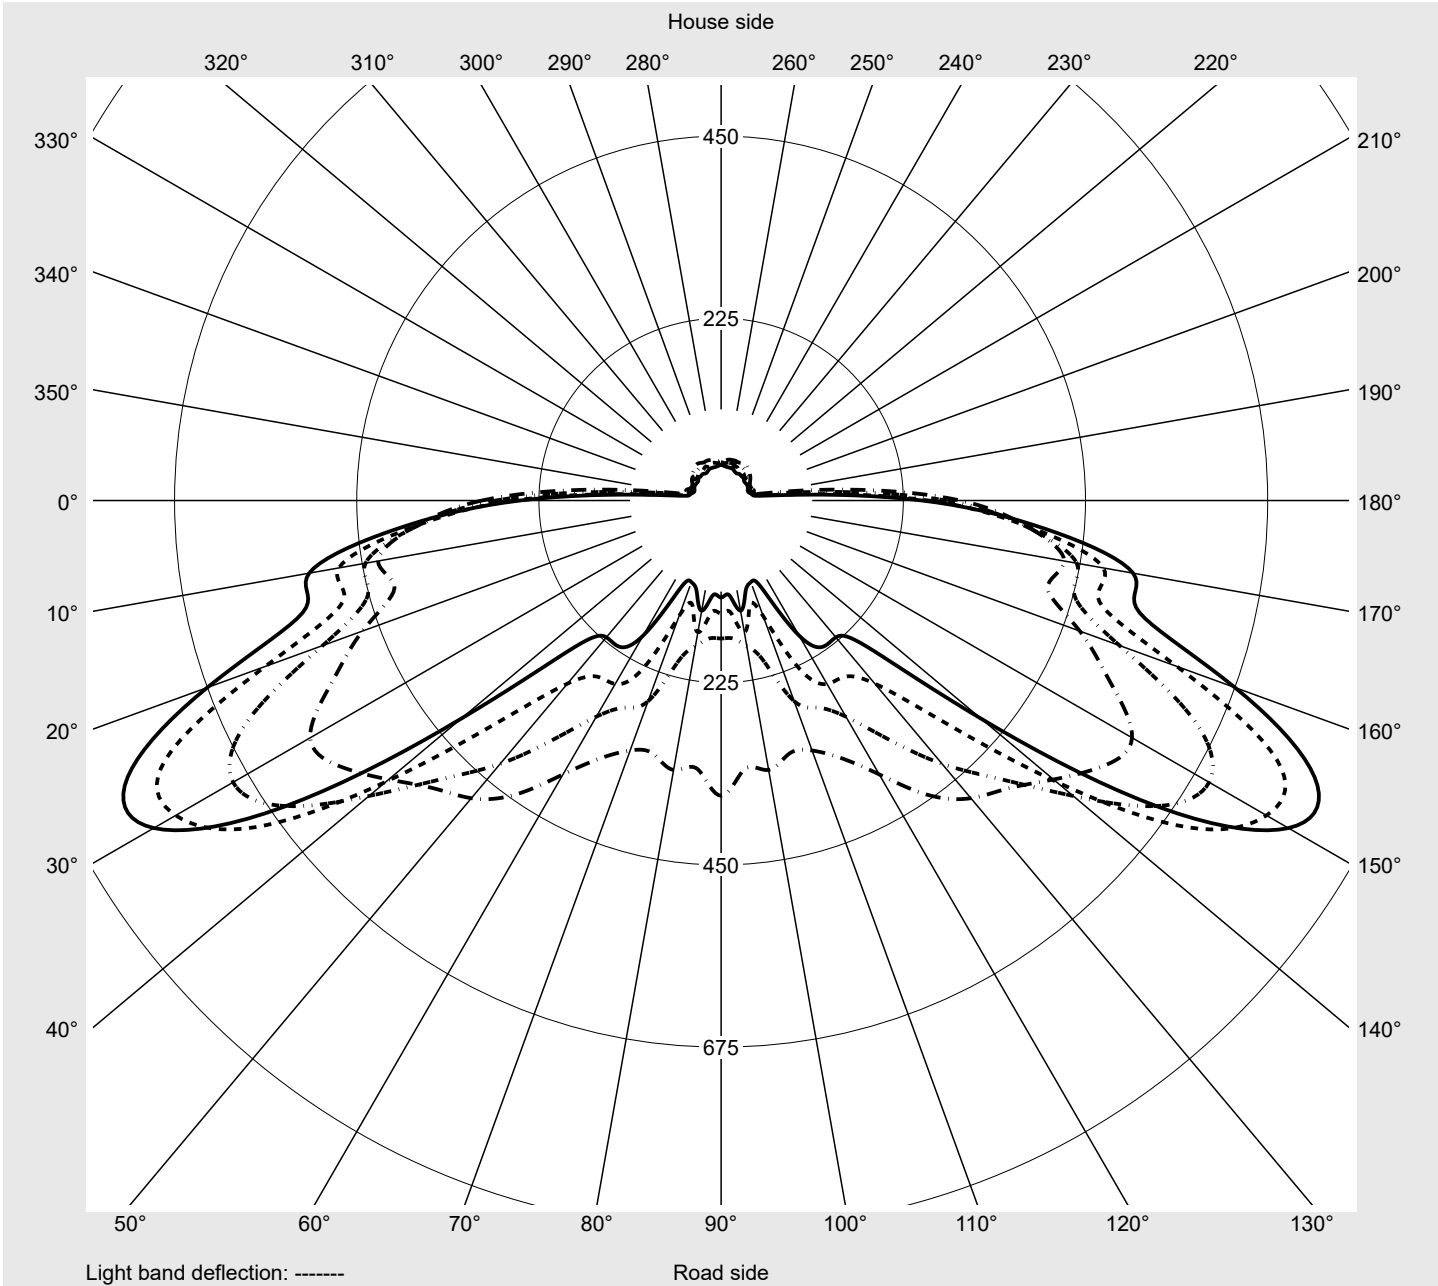

Photometric test report

Family
Streetlight 21 midi easy LED

Order number: 5XE7E47N08LB
EAN: 4058352898130

LP number
59077_1162

Version post-top or side-entry mounting, NEMA 7 pin (DALI)
Optic asymmetric, wide distribution (STW1.0a)
Cover toughened safety glass
Lamps LED 4000 K | CRI ≥ 70
Controlgear ECG-DALI Plus
Rated values Net luminous flux = 14950 lm
 Power consumption = 98.3 W
 Luminous efficacy = 152.1 lm/W

serial
documentation
16.06.2023

sitEco

Luminous intensity in cd/klm

C180-0

C210-30

C215-35

C270-90

Imax: 809 cd/klm

Luminaire output ratios

Eta	100.0%
Eta 0° - 90°	100.0%
Eta 90° - 180°	0.0%

Luminous intensity class acc. to EN13201-2

Class:	G4
Imax 70°	498.7
Imax 80°	32.8
Imax 90°	0.0
Imax >90°	0.0
Imax >95°	0.0

Measurement conditions

DIN EN 13032 and DIN 5032

Photometric test report

Family Streetlight 21 midi easy LED	Order number: 5XE7E47N08LB EAN: 4058352898130	LP number 59077_1162
---	--	--------------------------------

Envelope curve in cd/klm **KMK 62.5°** **KMK 60°** **KMK 57.5°** **KMK 55°** **siteco**