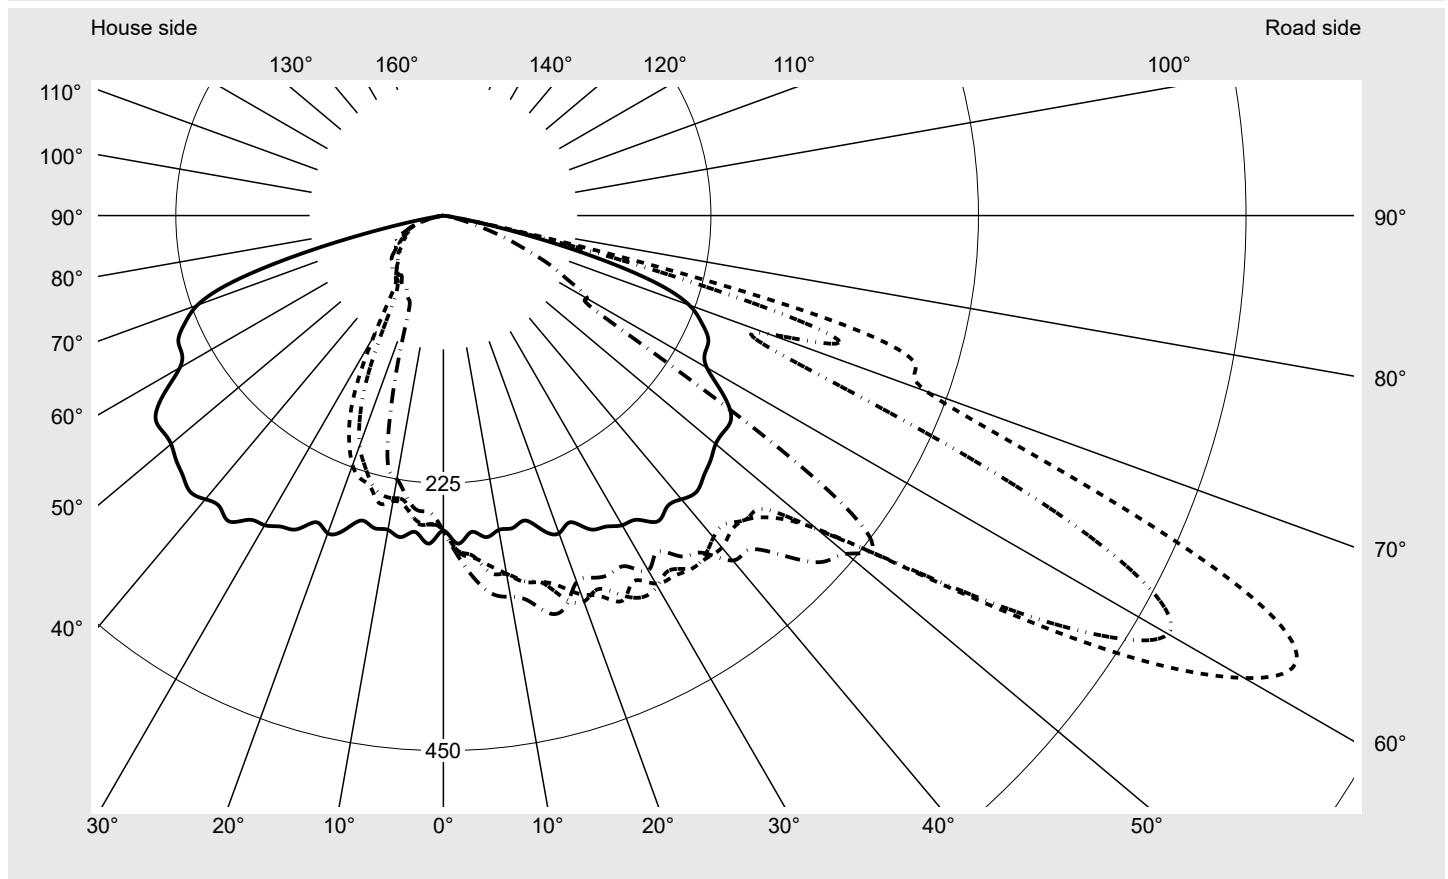

Photometric test report

Family
Streetlight 21 midi easy LED

Order number: 5XE7E47N08LB
EAN: 4058352898130

LP number
59077_1162

Version post-top or side-entry mounting, NEMA 7 pin (DALI)
Optic asymmetric, wide distribution (STW1.0a)
Cover toughened safety glass
Lamps LED 4000 K | CRI ≥ 70
Controlgear ECG-DALI Plus
Rated values Net luminous flux = 14950 lm
 Power consumption = 98.3 W
 Luminous efficacy = 152.1 lm/W

serial
documentation
16.06.2023

sitEco

Luminous intensity in cd/klm

C180-0

C210-30

C215-35

C270-90

Imax: 809 cd/klm

Luminaire output ratios

Eta	100.0%
Eta 0° - 90°	100.0%
Eta 90° - 180°	0.0%

Luminous intensity class acc. to EN13201-2

Class:	G4
Imax 70°	498.7
Imax 80°	32.8
Imax 90°	0.0
Imax >90°	0.0
Imax >95°	0.0

Measurement conditions