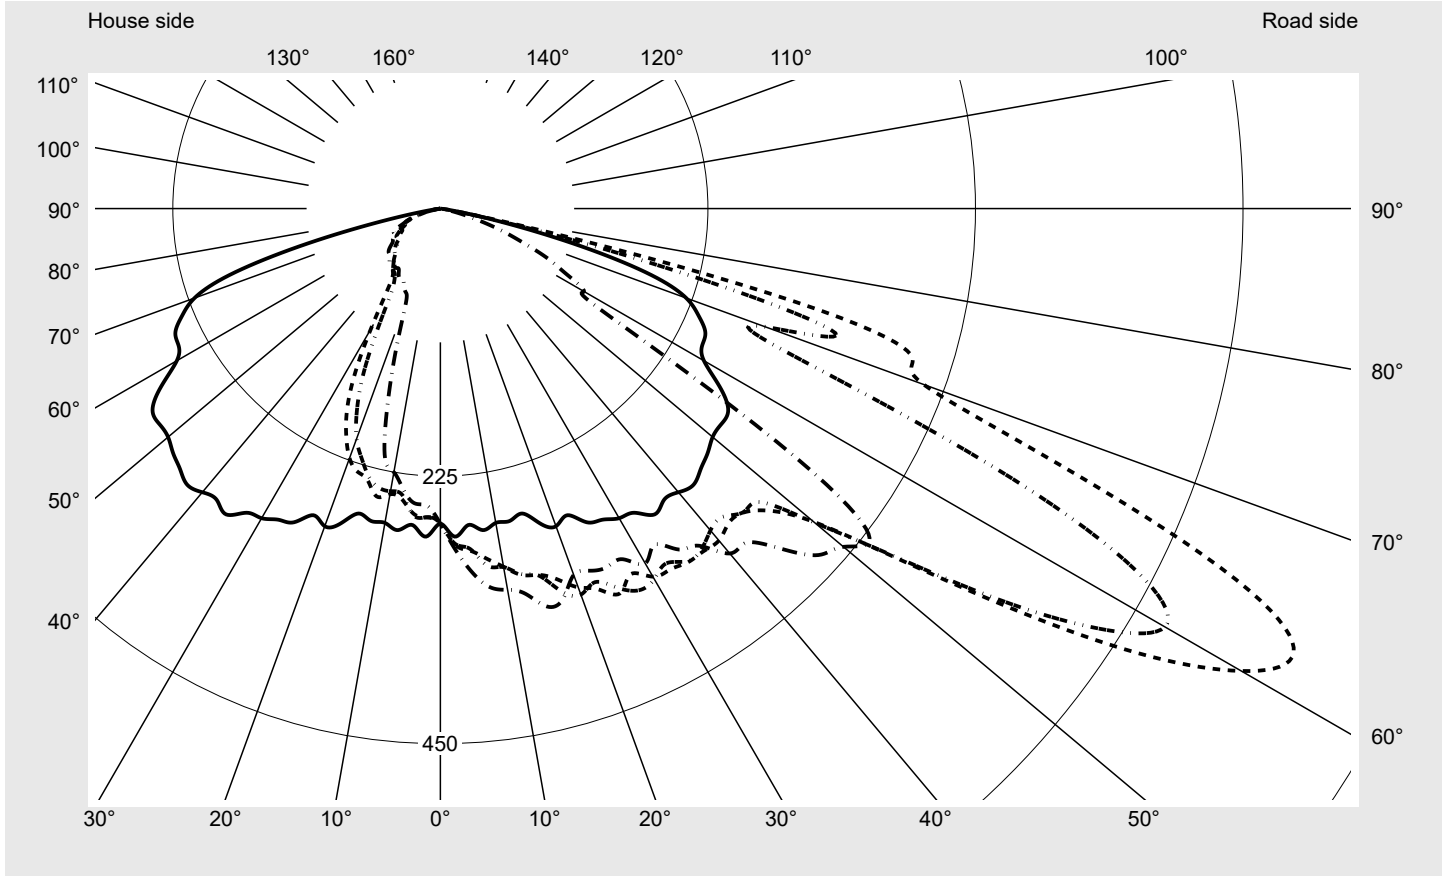

Photometric test report

Family Streetlight 21 midi easy LED	Order number: 5XE7E47N08MB EAN: 4058352898147	LP number 59077_1163
	Version post-top or side-entry mounting, NEMA 7 pin (DALI) Optic asymmetric, wide distribution (STW1.0a) Cover toughened safety glass Lamps LED 4000 K CRI ≥ 70 Controlgear ECG-DALI Plus Rated values Net luminous flux = 20180 lm Power consumption = 147.0 W Luminous efficacy = 137.3 lm/W	serial documentation 16.06.2023

Luminous intensity in cd/klm C180-0 C210-30 C215-35 C270-90 **Imax: 809 cd/klm**

Luminaire output ratios	
Eta	100.0%
Eta 0° - 90°	100.0%
Eta 90° - 180°	0.0%

Luminous intensity class acc. to EN13201-2	
Class:	G4
Imax 70°	498.7
Imax 80°	32.8
Imax 90°	0.0
Imax >90°	0.0
Imax >95°	0.0