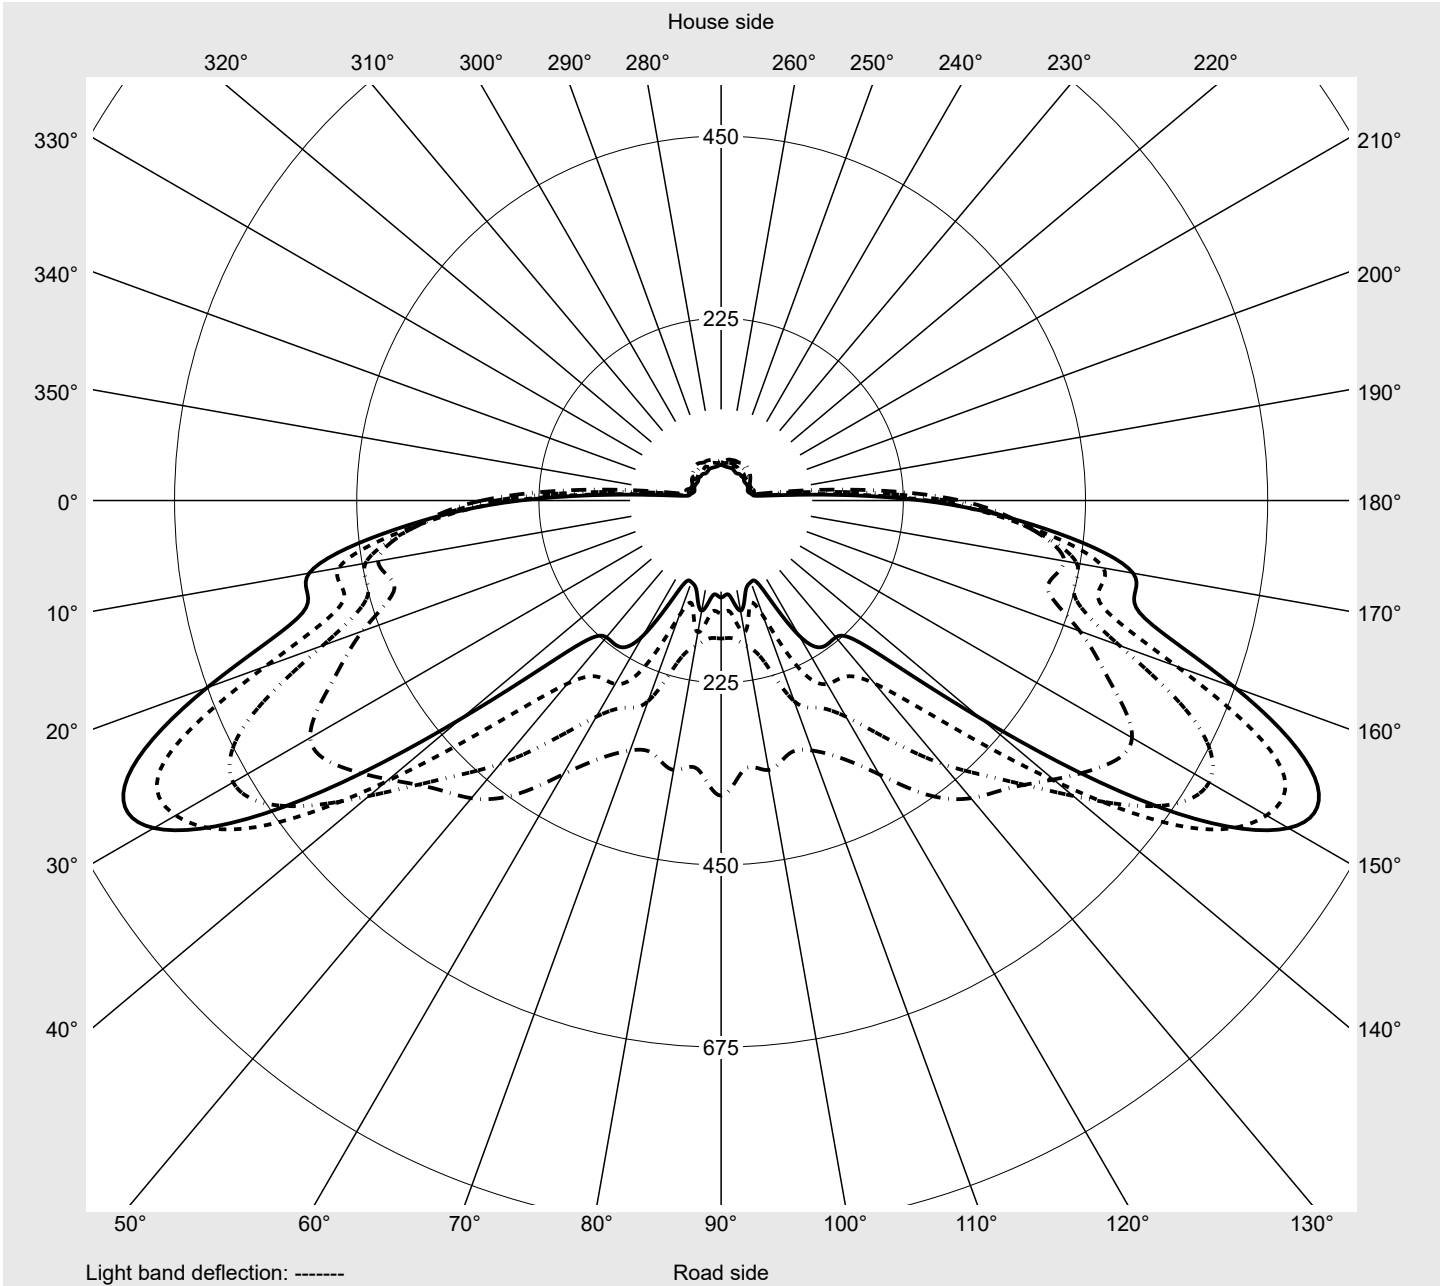

Photometric test report

Family Streetlight 21 midi easy LED	Order number: 5XE7E47N08MB EAN: 4058352898147	LP number 59077_1163
	Version post-top or side-entry mounting, NEMA 7 pin (DALI) Optic asymmetric, wide distribution (STW1.0a) Cover toughened safety glass Lamps LED 4000 K CRI ≥ 70 Controlgear ECG-DALI Plus Rated values Net luminous flux = 20180 lm Power consumption = 147.0 W Luminous efficacy = 137.3 lm/W	serial documentation 16.06.2023

Luminous intensity in cd/klm C180-0 C210-30 C215-35 C270-90 **Imax: 809 cd/klm**

Luminaire output ratios	
Eta	100.0%
Eta 0° - 90°	100.0%
Eta 90° - 180°	0.0%

Luminous intensity class acc. to EN13201-2	
Class:	G4
Imax 70°	498.7
Imax 80°	32.8
Imax 90°	0.0
Imax >90°	0.0
Imax >95°	0.0

Envelope curve in cd/klm **KMK 62.5°** **KMK 60°** **KMK 57.5°** **KMK 55°** **siteco**

Photometric test report

Family Streetlight 21 midi easy LED	Order number: 5XE7E47N08MB EAN: 4058352898147	LP number 59077_1163
Table of values for luminous intensities		Maximum luminous intensity