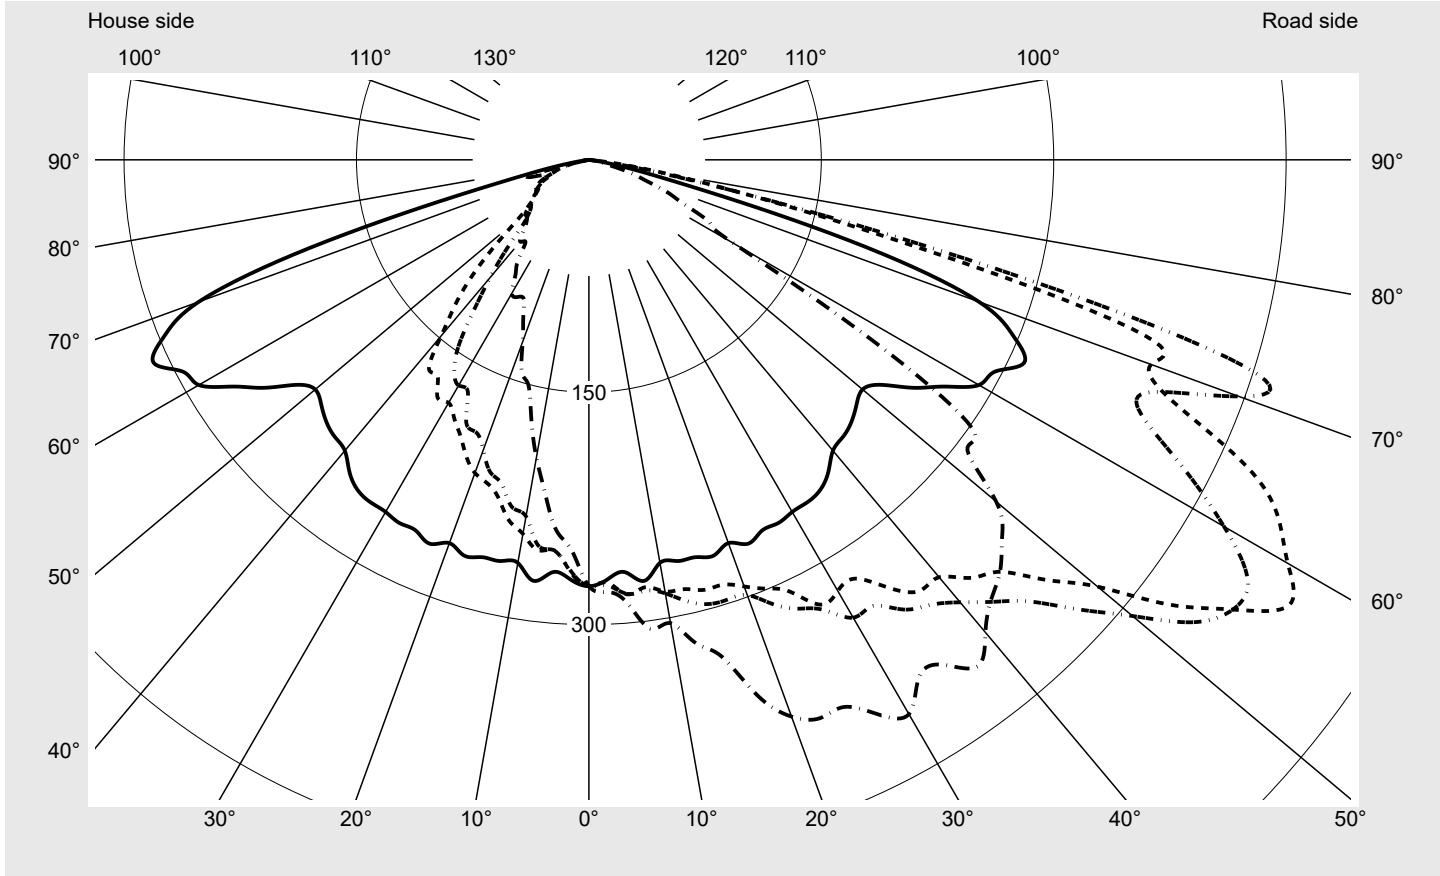

Photometric test report

Family Streetlight 21 midi easy LED	Order number: 5XE7E47N08NB EAN: 4058352898154	LP number 59079_206
	Version	post-top or side-entry mounting, NEMA 7 pin (DALI)
	Optic	asymmetric, wide distribution (STW1.0a G)
	Cover	toughened safety glass
	Lamps	LED 4000 K CRI ≥ 70
	Controlgear	ECG-DALI Plus
Rated values	Net luminous flux = 23710 lm Power consumption = 151.2 W Luminous efficacy = 156.8 lm/W	
		serial documentation 16.06.2023
		

Luminous intensity in cd/klm
C180-0
C200-20
C205-25
C270-90
Imax: 535 cd/klm

Luminaire output ratios

Eta	100.0%
Eta 0° - 90°	100.0%
Eta 90° - 180°	0.0%

Luminous intensity class acc. to EN13201-2

Class:	G4
Imax 70°	486.3
Imax 80°	49.2
Imax 90°	0.0
Imax >90°	0.0
Imax >95°	0.0

Envelope curve in cd/klm **KMK 57.5°** **KMK 55°** **KMK 52.5°** **KMK 50°** **siteco**

Photometric test report

Family Streetlight 21 midi easy LED	Order number: 5XE7E47N08NB EAN: 4058352898154	LP number 59079_206
Table of values for luminous intensities		Maximum luminous intensity