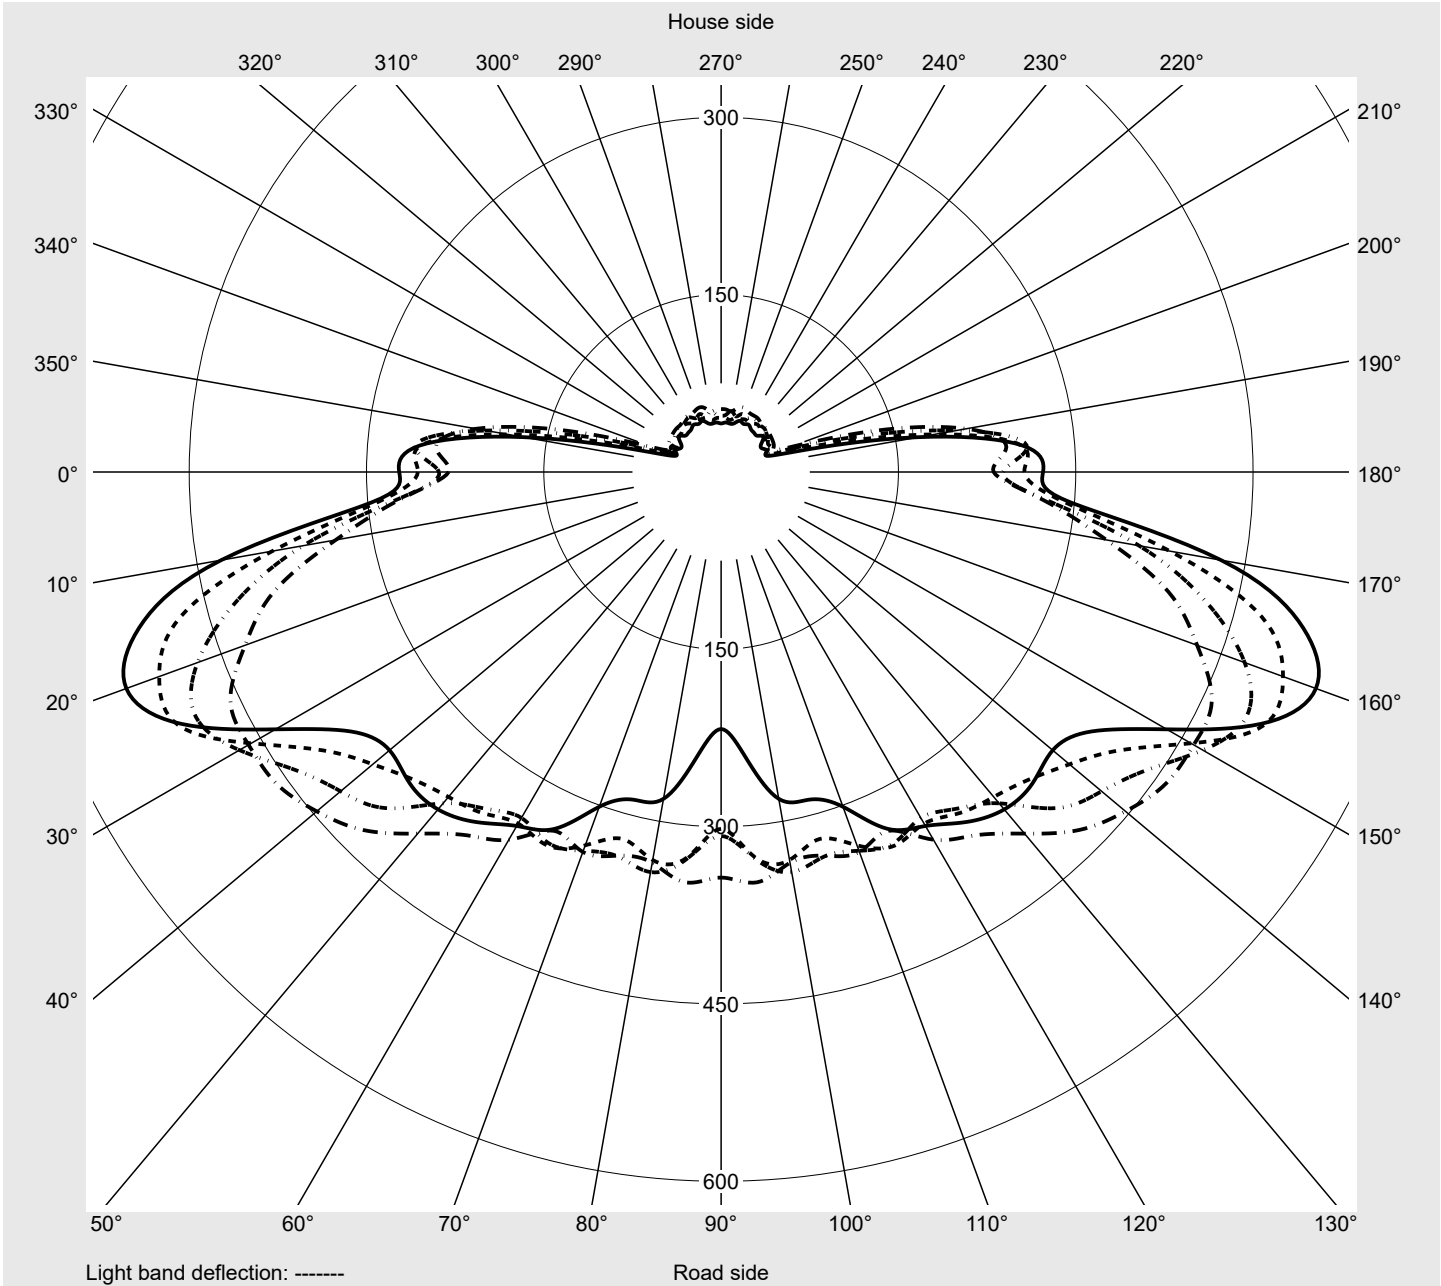

Photometric test report

Family Streetlight 21 midi easy LED	Order number: 5XE7E47N08NB EAN: 4058352898154	LP number 59079_206
	Version	post-top or side-entry mounting, NEMA 7 pin (DALI)
	Optic	asymmetric, wide distribution (STW1.0a G)
	Cover	toughened safety glass
	Lamps	LED 4000 K CRI ≥ 70
	Controlgear	ECG-DALI Plus
Rated values	Net luminous flux = 23710 lm Power consumption = 151.2 W Luminous efficacy = 156.8 lm/W	
		serial documentation 16.06.2023
		

Luminous intensity in cd/klm
C180-0
C200-20
C205-25
C270-90
Imax: 535 cd/klm

Luminaire output ratios

Eta	100.0%
Eta 0° - 90°	100.0%
Eta 90° - 180°	0.0%

Luminous intensity class acc. to EN13201-2

Class:	G4
Imax 70°	486.3
Imax 80°	49.2
Imax 90°	0.0
Imax >90°	0.0
Imax >95°	0.0

Measurement conditions

DIN EN 13032 and DIN 5032

Photometric test report

Family Streetlight 21 midi easy LED	Order number: 5XE7E47N08NB EAN: 4058352898154	LP number 59079_206
---	--	--------------------------------------

Envelope curve in cd/klm **KMK 57.5°** **KMK 55°** **KMK 52.5°** **KMK 50°** **siteco**

Photometric test report

Family Streetlight 21 midi easy LED	Order number: 5XE7E47N08NB EAN: 4058352898154	LP number 59079_206
Table of values for luminous intensities		Maximum luminous intensity