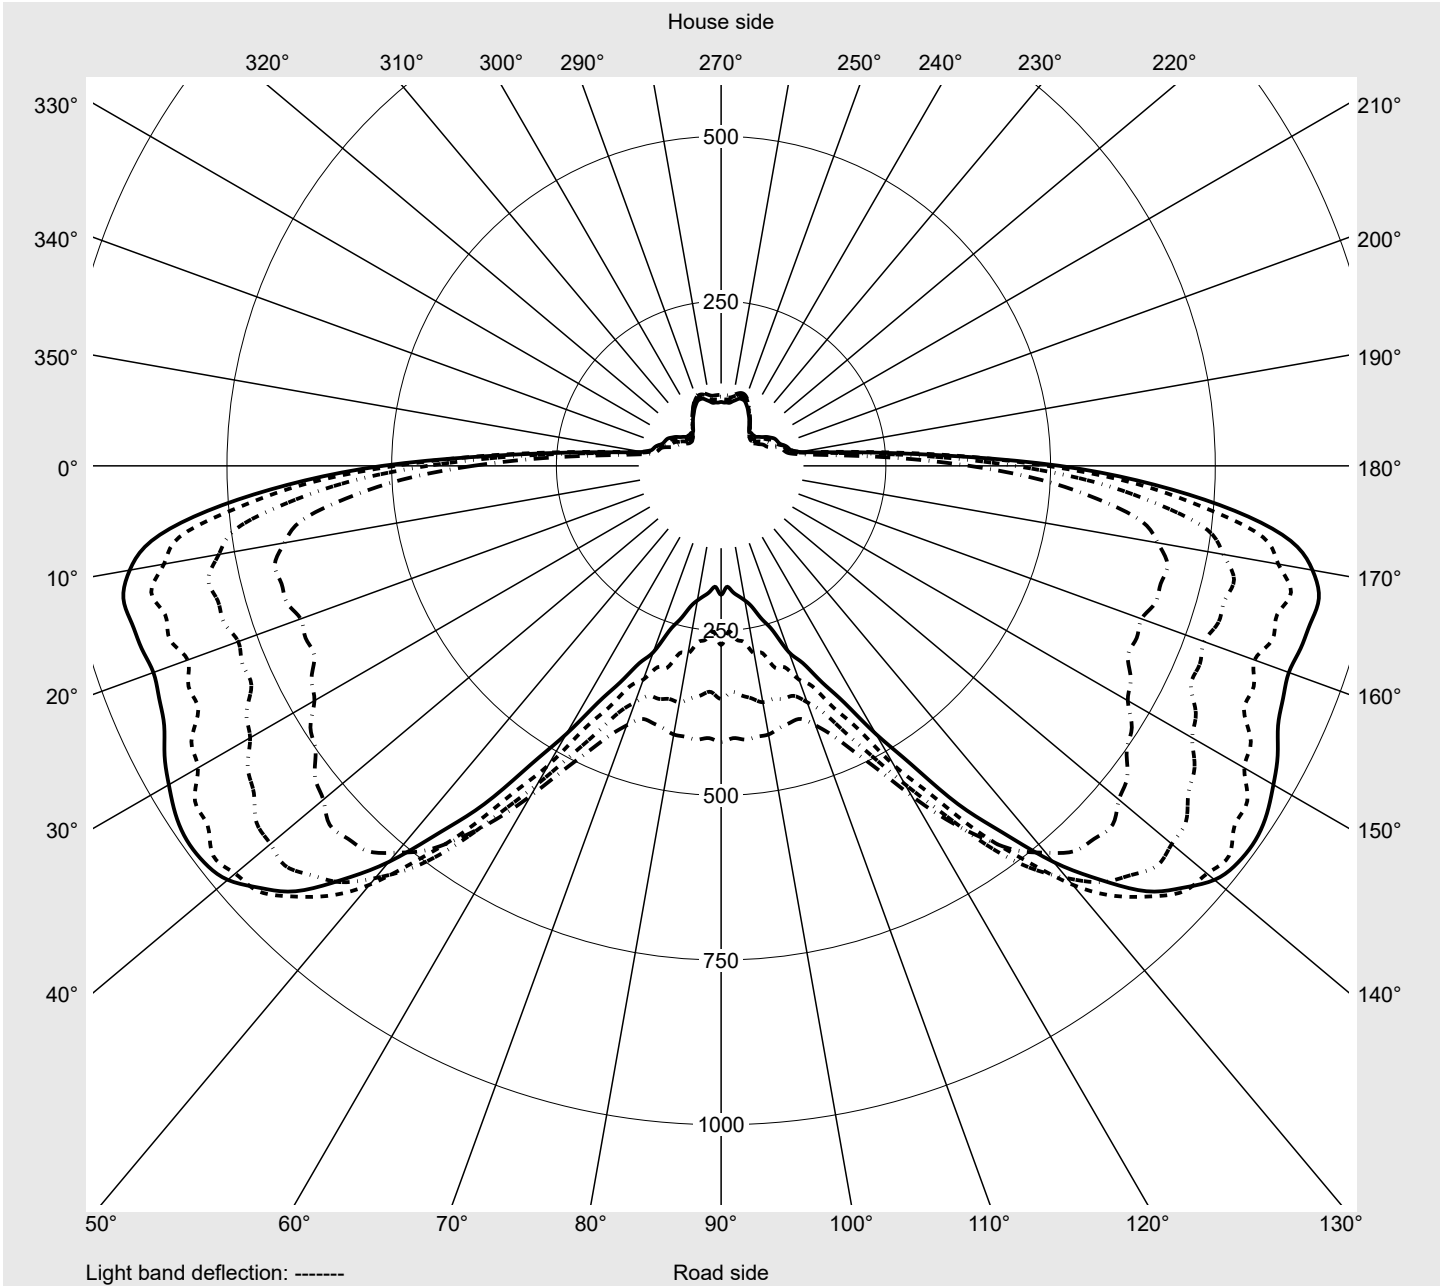

Photometric test report

Family Streetlight 21 midi easy LED	Order number: 5XE7H37N08MB EAN: 4058352898178	LP number 59066_851

Envelope curve in cd/klm   **KMK 66°**   **KMK 65°**   **KMK 64°**   **KMK 63°**   **siteco**

Photometric test report

Family Streetlight 21 midi easy LED	Order number: 5XE7H37N08MB EAN: 4058352898178	LP number 59066_851
Table of values for luminous intensities		Maximum luminous intensity
		siteco