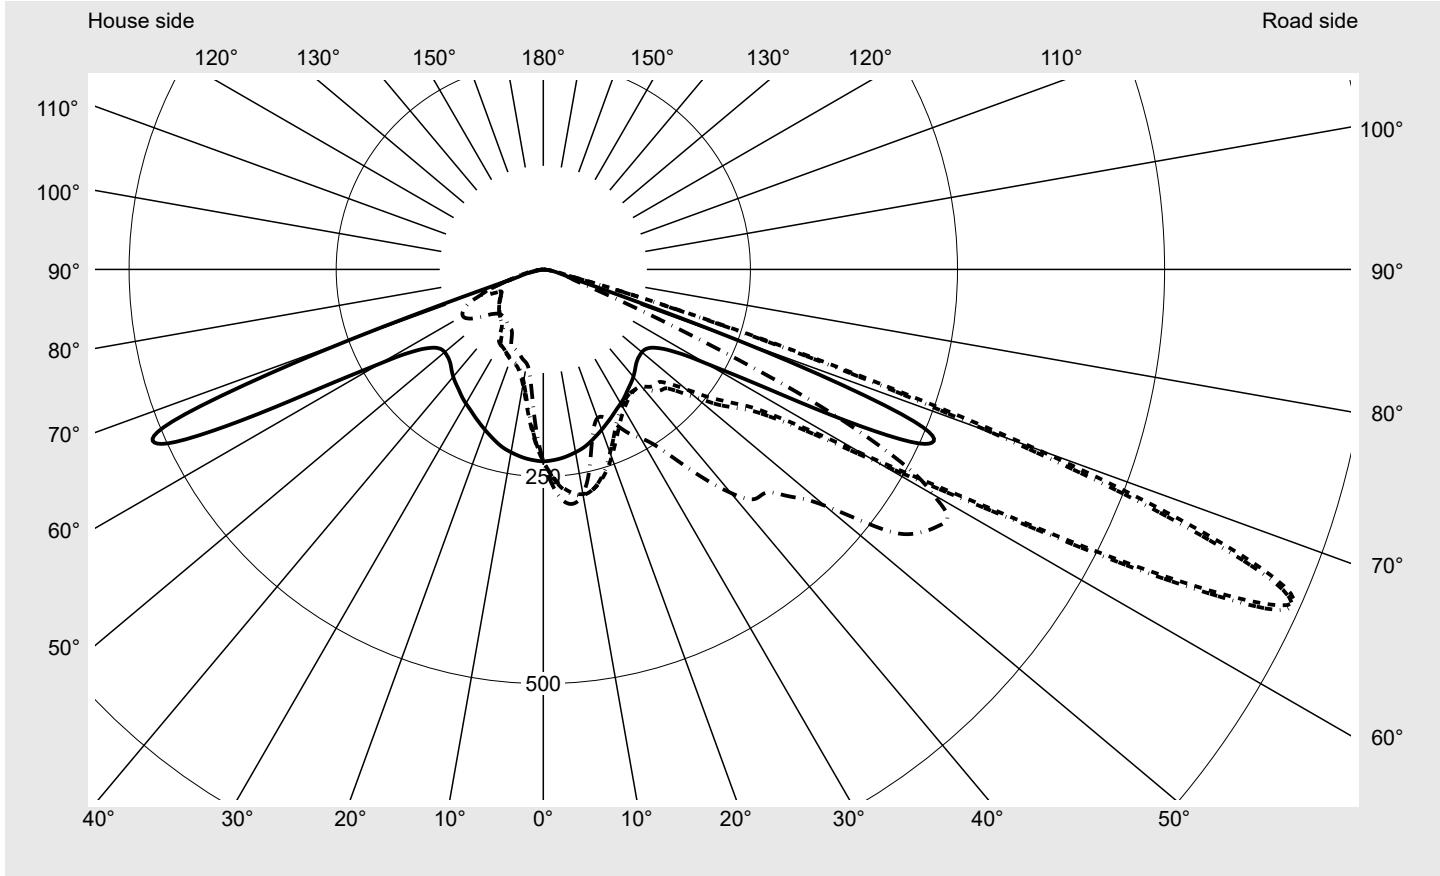

# Photometric test report

<b>Family</b> <b>Streetlight 21 midi easy LED</b>	<b>Order number: 5XE7H37N08MB</b> <b>EAN: 4058352898178</b>	<b>LP number</b> <b>59066_851</b>
	<b>Version</b> post-top or side-entry mounting, NEMA 7 pin (DALI) <b>Optic</b> asymmetric distribution (PL52) <b>Cover</b> toughened safety glass <b>Lamps</b> LED 3000 K   CRI ≥ 70 <b>Controlgear</b> ECG-DALI Plus <b>Rated values</b> Net luminous flux = 17960 lm Power consumption = 136.0 W Luminous efficacy = 132.1 lm/W	<b>serial documentation</b> <b>16.06.2023</b>

**Luminous intensity in cd/klm** C180-0 C215-35 C217,5-37,5 C270-90 **Imax: 990 cd/klm**

Luminaire output ratios	
Eta	100.0%
Eta 0° - 90°	100.0%
Eta 90° - 180°	0.0%
Measurement conditions	
DIN EN 13032 and DIN 5032	