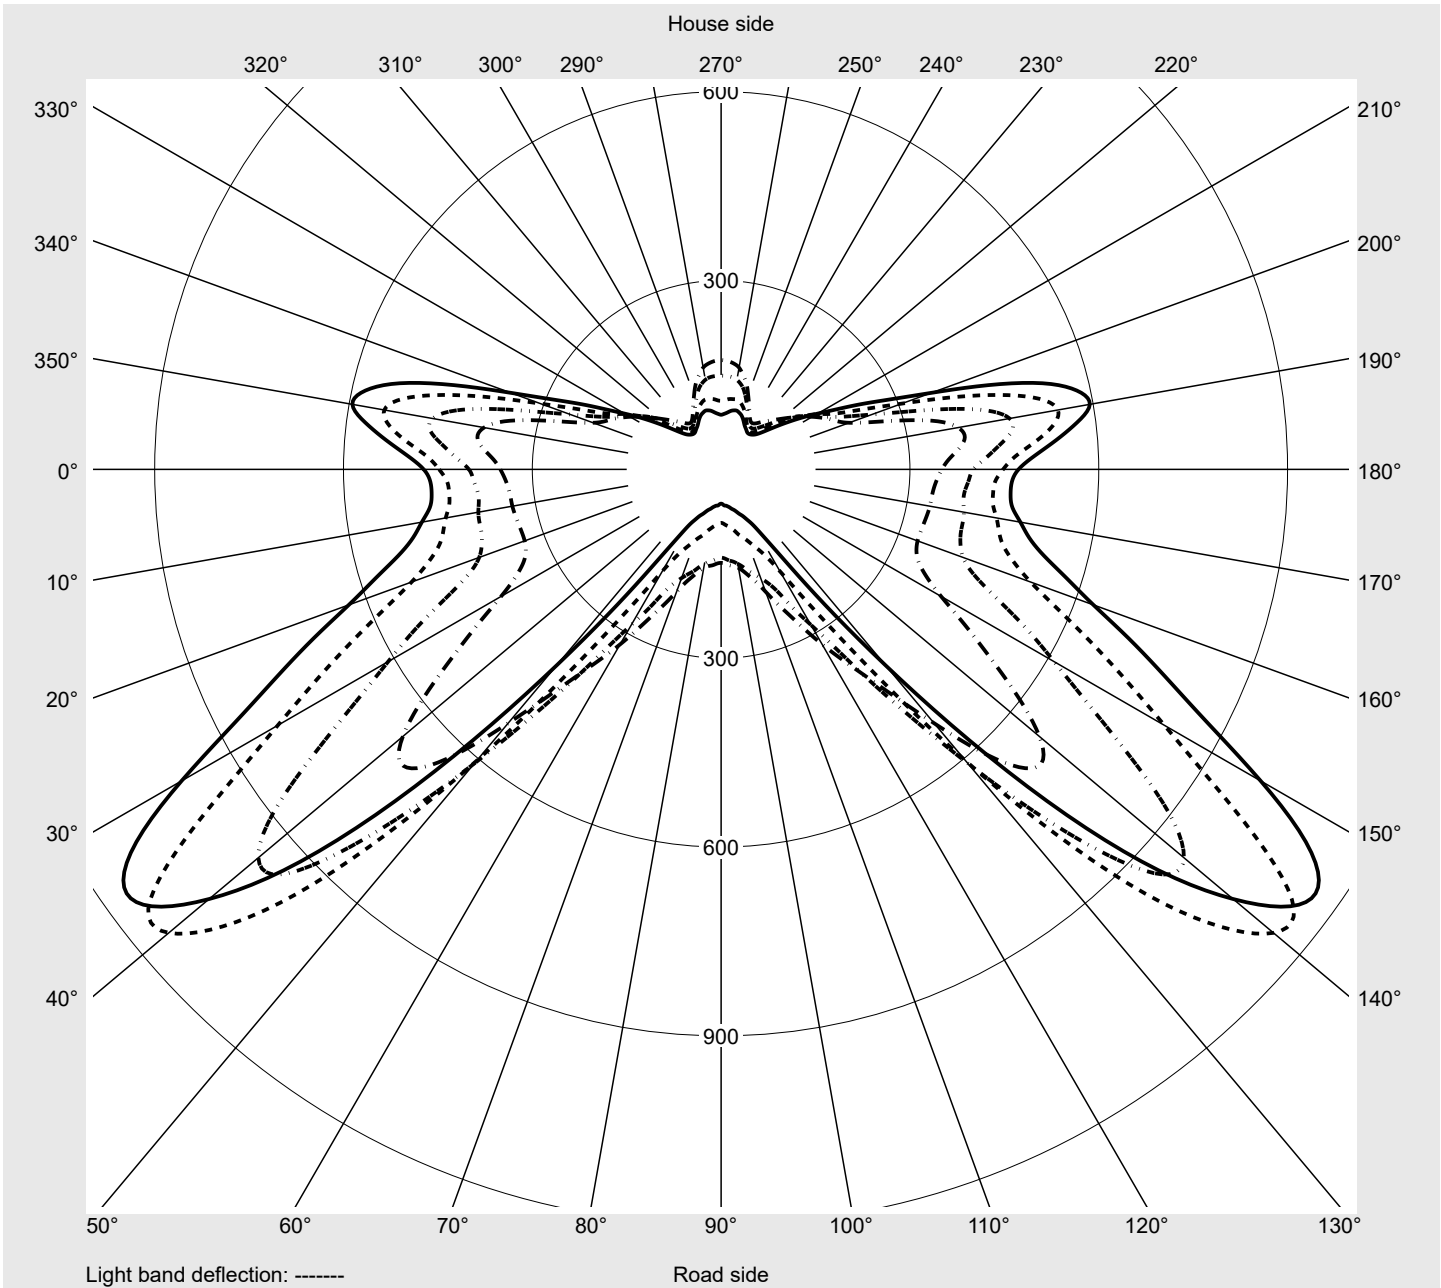

Photometric test report

Family
Streetlight 21 midi easy LED

Order number: 5XE7P37N08LB
EAN: 4058352898260

LP number
59337_461

Version	post-top or side-entry mounting, NEMA 7 pin (DALI)
Optic	asymmetric, wide distribution (ST1.5a)
Cover	toughened safety glass
Lamps	LED 3000 K CRI ≥ 70
Controlgear	ECG-DALI Plus
Rated values	Net luminous flux = 14100 lm Power consumption = 98.3 W Luminous efficacy = 143.4 lm/W

serial
documentation
16.06.2023

siteco

Luminous intensity in cd/klm

C180-0

C215-35

C217,5-37,5

C270-90

Imax: 1158 cd/klm

Luminaire output ratios

Eta	100.0%
Eta 0° - 90°	100.0%
Eta 90° - 180°	0.0%

Measurement conditions

DIN EN 13032 and DIN 5032

Luminous intensity class acc. to EN13201-2

Class:	---
Imax 70°	798.1
Imax 80°	214.2
Imax 90°	0.0
Imax >90°	0.0
Imax >95°	0.0

Photometric test report

Family Streetlight 21 midi easy LED	Order number: 5XE7P37N08LB EAN: 4058352898260	LP number 59337_461
---	--	-------------------------------

Envelope curve in cd/klm **KMK 65°** **KMK 62,5°** **KMK 60°** **KMK 57,5°** **siteco**