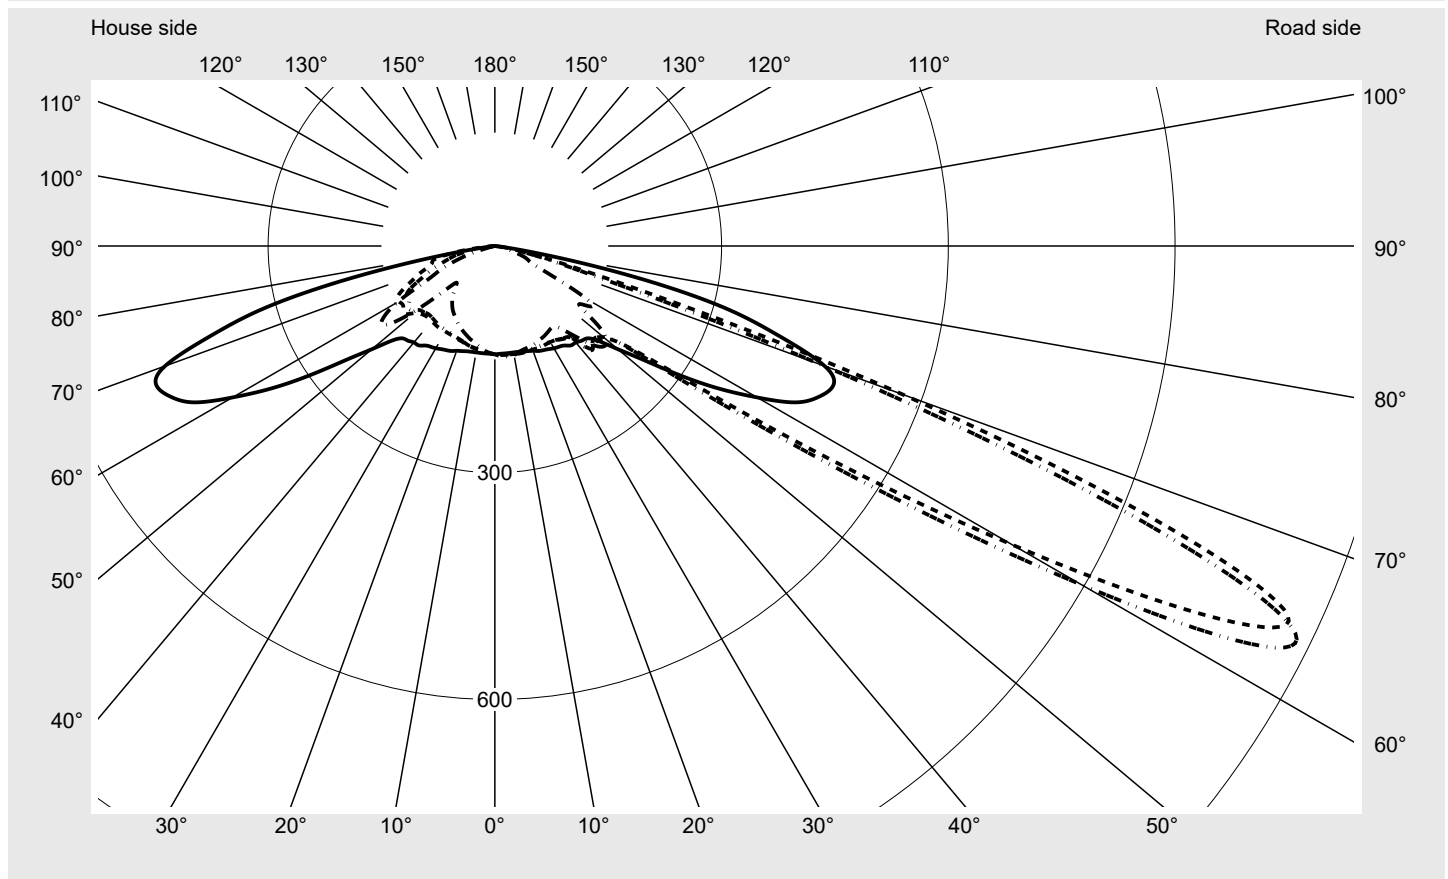

Photometric test report

Family
Streetlight 21 midi easy LED

Order number: 5XE7P37N08LB
EAN: 4058352898260

LP number
59337_461

Version	post-top or side-entry mounting, NEMA 7 pin (DALI)
Optic	asymmetric, wide distribution (ST1.5a)
Cover	toughened safety glass
Lamps	LED 3000 K CRI ≥ 70
Controlgear	ECG-DALI Plus
Rated values	Net luminous flux = 14100 lm Power consumption = 98.3 W Luminous efficacy = 143.4 lm/W

serial
documentation
16.06.2023

siteco

Luminous intensity in cd/klm

C180-0

C215-35

C217,5-37,5

C270-90

Imax: 1158 cd/klm

Luminaire output ratios

Eta	100.0%
Eta 0° - 90°	100.0%
Eta 90° - 180°	0.0%

Measurement conditions

DIN EN 13032 and DIN 5032

Luminous intensity class acc. to EN13201-2

Class:	---
Imax 70°	798.1
Imax 80°	214.2
Imax 90°	0.0
Imax >90°	0.0
Imax >95°	0.0