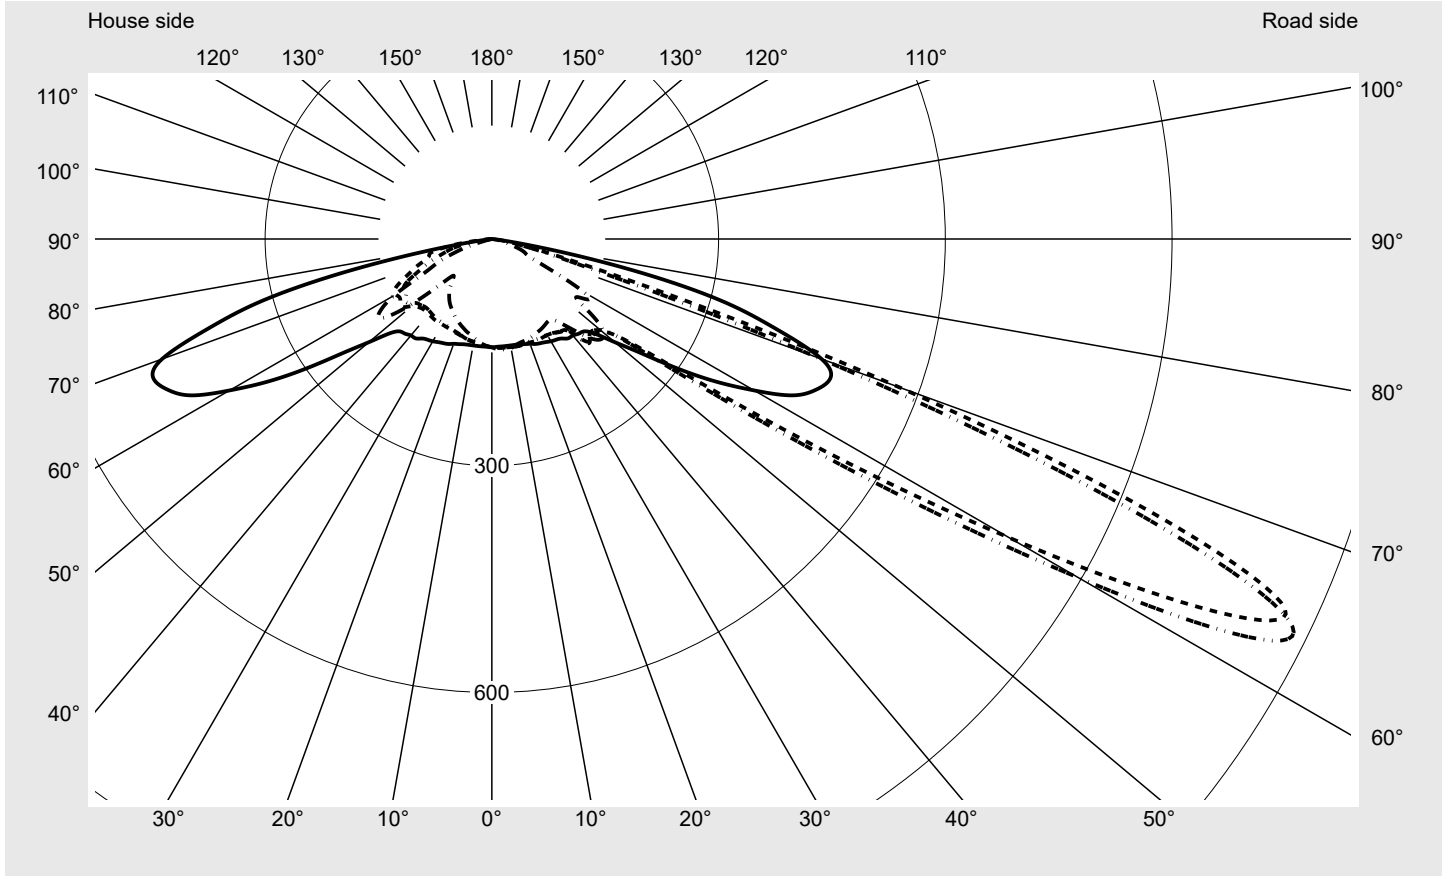

Photometric test report

Family Streetlight 21 midi easy LED	Order number: 5XE7P37N08MB EAN: 4058352898277	LP number 59337_462
	Version post-top or side-entry mounting, NEMA 7 pin (DALI) Optic asymmetric, wide distribution (ST1.5a) Cover toughened safety glass Lamps LED 3000 K CRI ≥ 70 Controlgear ECG-DALI Plus Rated values Net luminous flux = 17960 lm Power consumption = 136.0 W Luminous efficacy = 132.1 lm/W	serial documentation 16.06.2023

Luminous intensity in cd/klm
C180-0
C215-35
C217,5-37,5
C270-90
Imax: 1158 cd/klm

Luminaire output ratios

Eta	100.0%
Eta 0° - 90°	100.0%
Eta 90° - 180°	0.0%

Luminous intensity class acc. to EN13201-2

Class:	---
Imax 70°	798.1
Imax 80°	214.2
Imax 90°	0.0
Imax >90°	0.0
Imax >95°	0.0