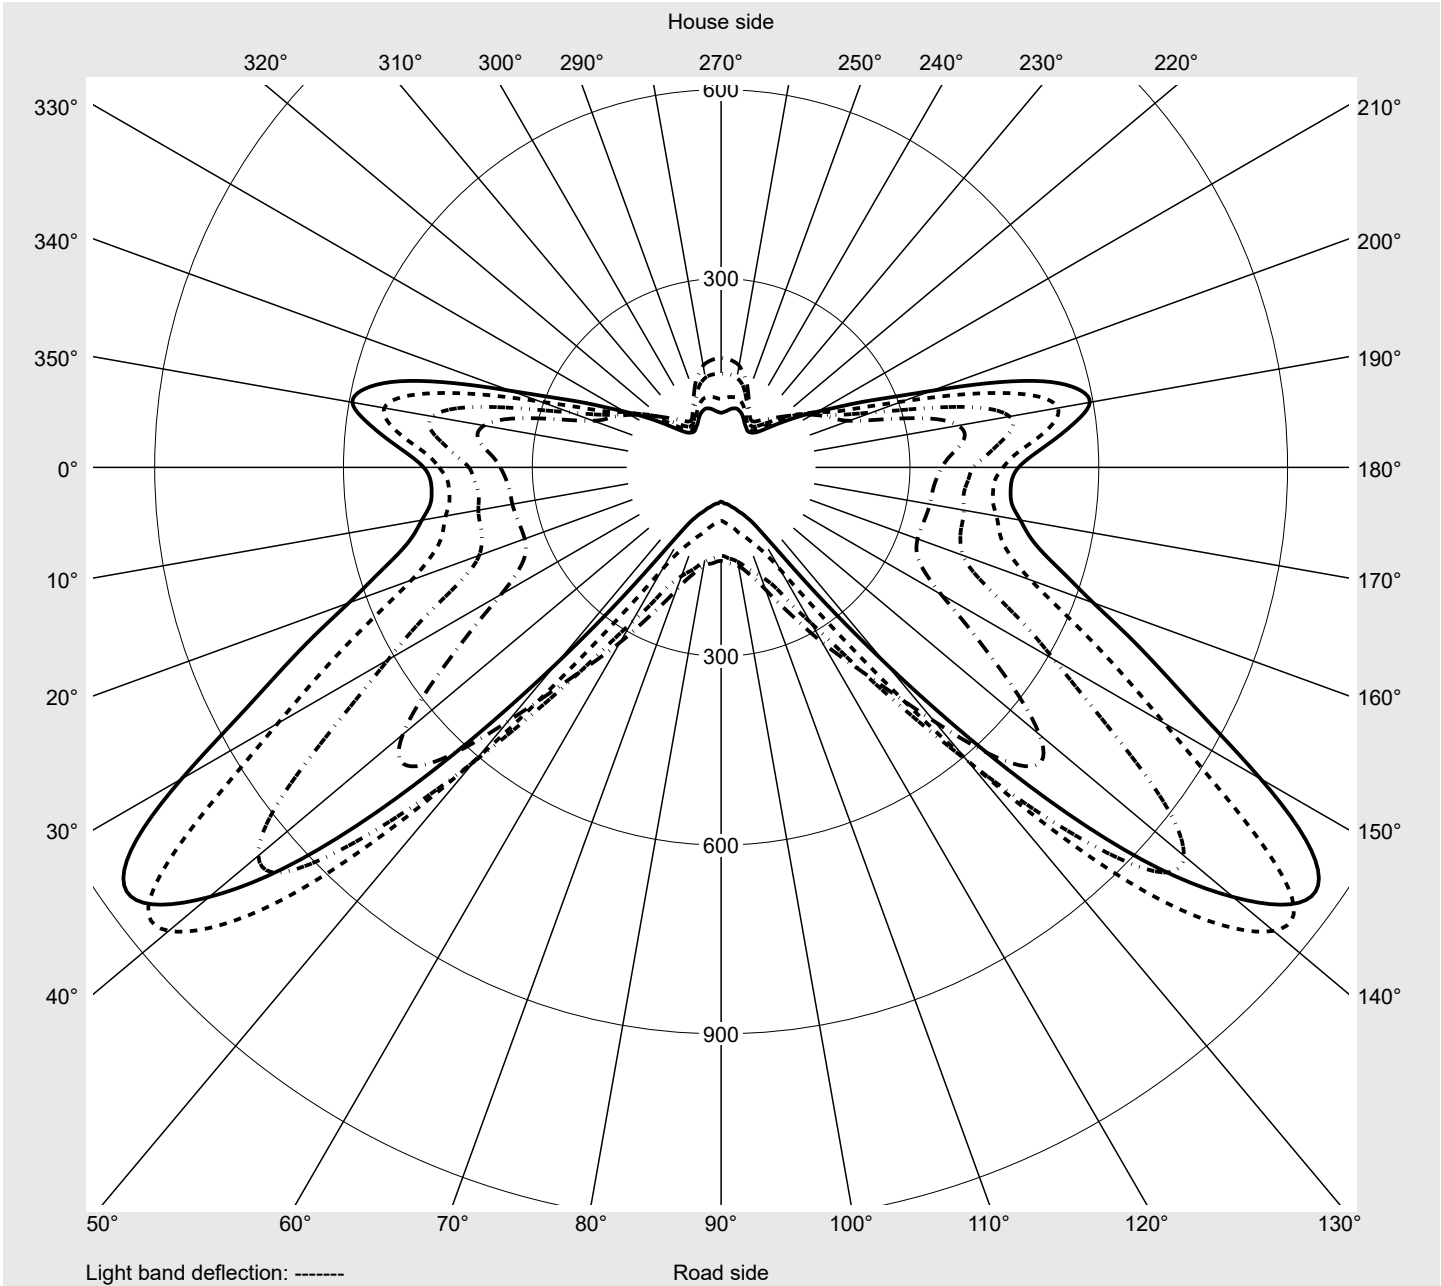

Photometric test report

Family Streetlight 21 midi easy LED	Order number: 5XE7P37N08MB EAN: 4058352898277	LP number 59337_462
	Version post-top or side-entry mounting, NEMA 7 pin (DALI) Optic asymmetric, wide distribution (ST1.5a) Cover toughened safety glass Lamps LED 3000 K CRI ≥ 70 Controlgear ECG-DALI Plus Rated values Net luminous flux = 17960 lm Power consumption = 136.0 W Luminous efficacy = 132.1 lm/W	serial documentation 16.06.2023

Luminous intensity in cd/klm
C180-0
C215-35
C217,5-37,5
C270-90
Imax: 1158 cd/klm

Luminaire output ratios

Eta	100.0%
Eta 0° - 90°	100.0%
Eta 90° - 180°	0.0%

Luminous intensity class acc. to EN13201-2

Class:	---
Imax 70°	798.1
Imax 80°	214.2
Imax 90°	0.0
Imax >90°	0.0
Imax >95°	0.0

Measurement conditions

DIN EN 13032 and DIN 5032

Photometric test report

Family Streetlight 21 midi easy LED	Order number: 5XE7P37N08MB EAN: 4058352898277	LP number 59337_462
---	--	-------------------------------

Envelope curve in cd/klm **KMK 65°** **KMK 62,5°** **KMK 60°** **KMK 57,5°** **siteco**

Photometric test report

Family Streetlight 21 midi easy LED	Order number: 5XE7P37N08MB EAN: 4058352898277	LP number 59337_462
Table of values for luminous intensities		Maximum luminous intensity
		siteco