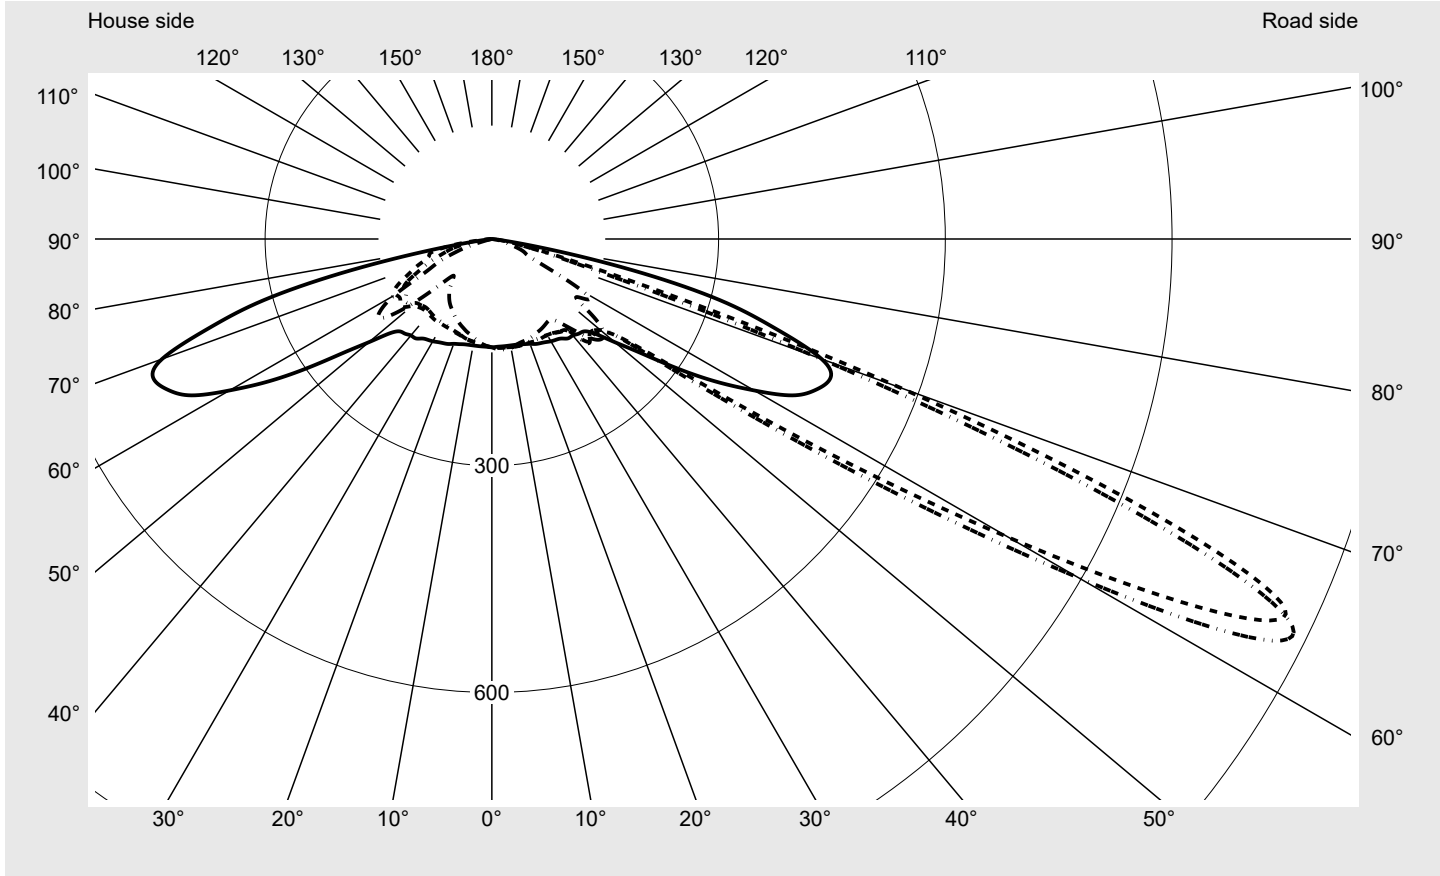

Photometric test report

Family Streetlight 21 midi easy LED	Order number: 5XE7P47N08LB EAN: 4058352898284	LP number 59337_465
	Version post-top or side-entry mounting, NEMA 7 pin (DALI) Optic asymmetric, wide distribution (ST1.5a) Cover toughened safety glass Lamps LED 4000 K CRI ≥ 70 Controlgear ECG-DALI Plus Rated values Net luminous flux = 14690 lm Power consumption = 98.3 W Luminous efficacy = 149.4 lm/W	serial documentation 16.06.2023

Luminous intensity in cd/klm C180-0 C215-35 C217,5-37,5 C270-90 **Imax: 1158 cd/klm**

Luminaire output ratios	
Eta	100.0%
Eta 0° - 90°	100.0%
Eta 90° - 180°	0.0%

Luminous intensity class acc. to EN13201-2	
Class:	---
Imax 70°	798.1
Imax 80°	214.2
Imax 90°	0.0
Imax >90°	0.0
Imax >95°	0.0