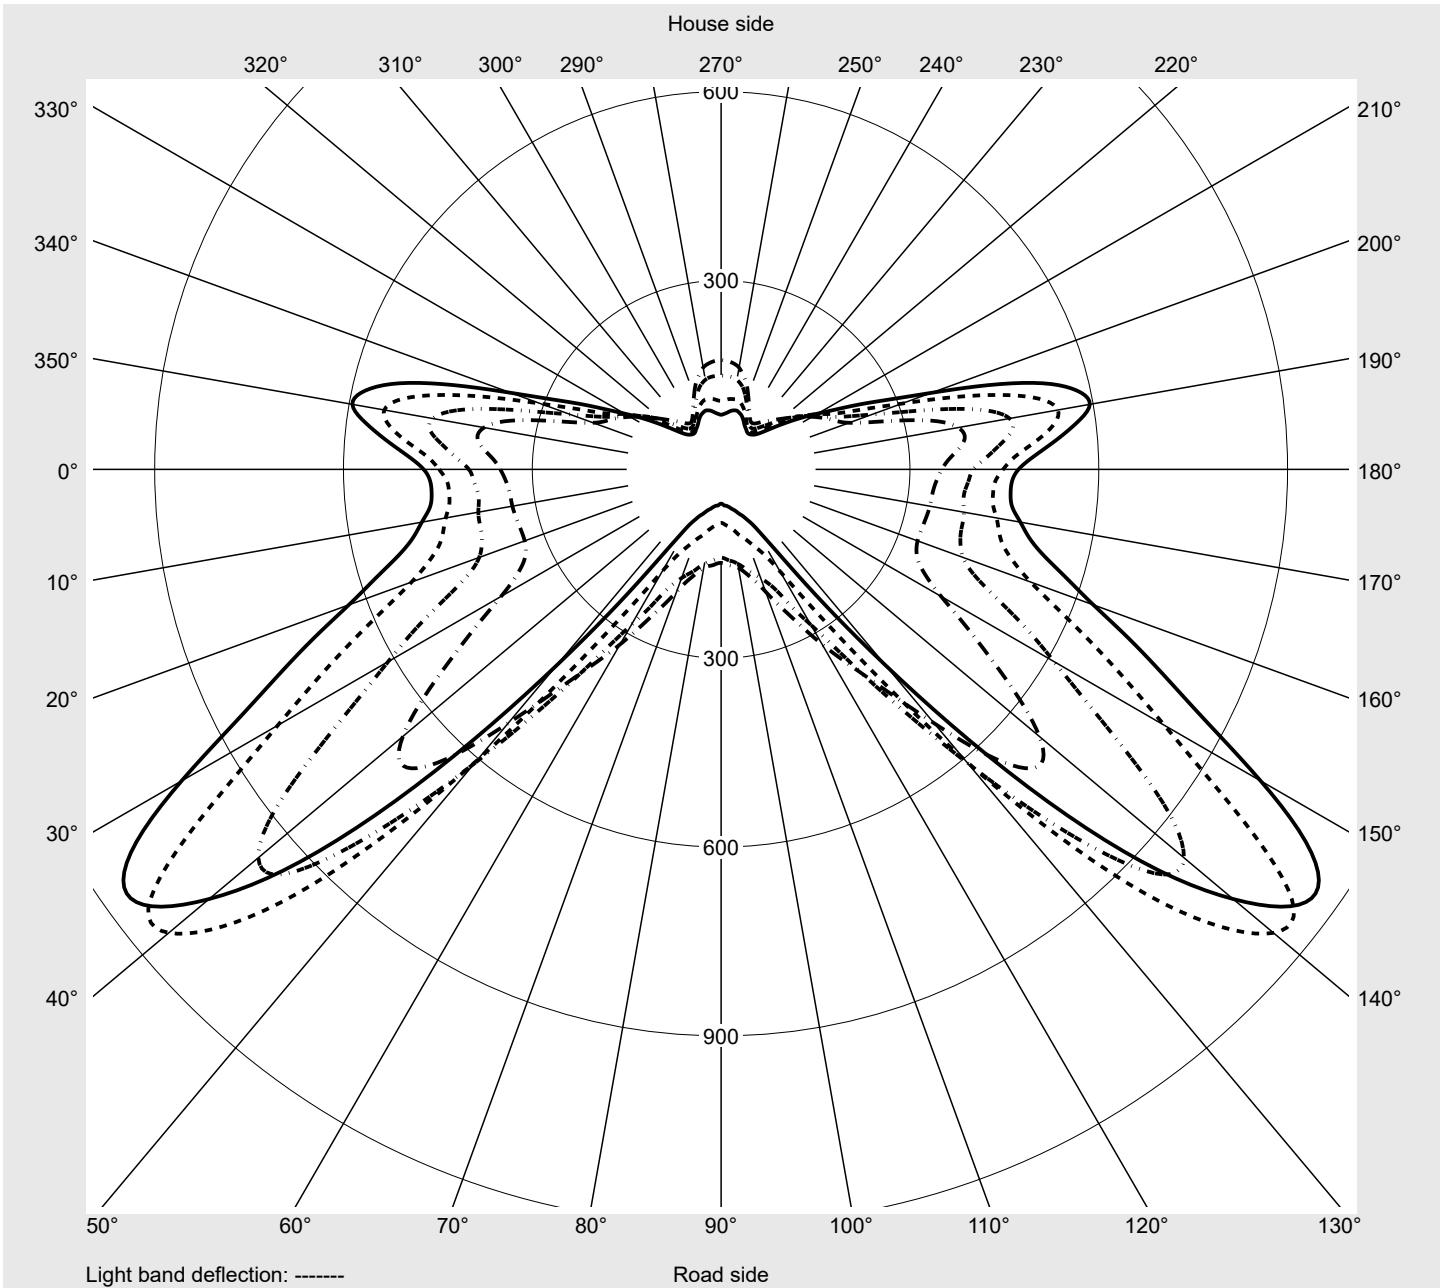

Photometric test report

Family Streetlight 21 midi easy LED	Order number: 5XE7P47N08LB EAN: 4058352898284	LP number 59337_465
	Version post-top or side-entry mounting, NEMA 7 pin (DALI) Optic asymmetric, wide distribution (ST1.5a) Cover toughened safety glass Lamps LED 4000 K CRI ≥ 70 Controlgear ECG-DALI Plus Rated values Net luminous flux = 14690 lm Power consumption = 98.3 W Luminous efficacy = 149.4 lm/W	serial documentation 16.06.2023

Luminous intensity in cd/klm C180-0 C215-35 C217,5-37,5 C270-90 **Imax: 1158 cd/klm**

Luminaire output ratios	
Eta	100.0%
Eta 0° - 90°	100.0%
Eta 90° - 180°	0.0%

Luminous intensity class acc. to EN13201-2	
Class:	---
Imax 70°	798.1
Imax 80°	214.2
Imax 90°	0.0
Imax >90°	0.0
Imax >95°	0.0

Measurement conditions
DIN EN 13032 and DIN 5032

Photometric test report

Family Streetlight 21 midi easy LED	Order number: 5XE7P47N08LB EAN: 4058352898284	LP number 59337_465
---	--	-------------------------------

Envelope curve in cd/klm **KMK 65°** **KMK 62,5°** **KMK 60°** **KMK 57,5°** **siteco**

Photometric test report

Family Streetlight 21 midi easy LED	Order number: 5XE7P47N08LB EAN: 4058352898284	LP number 59337_465
Table of values for luminous intensities		Maximum luminous intensity
		siteco