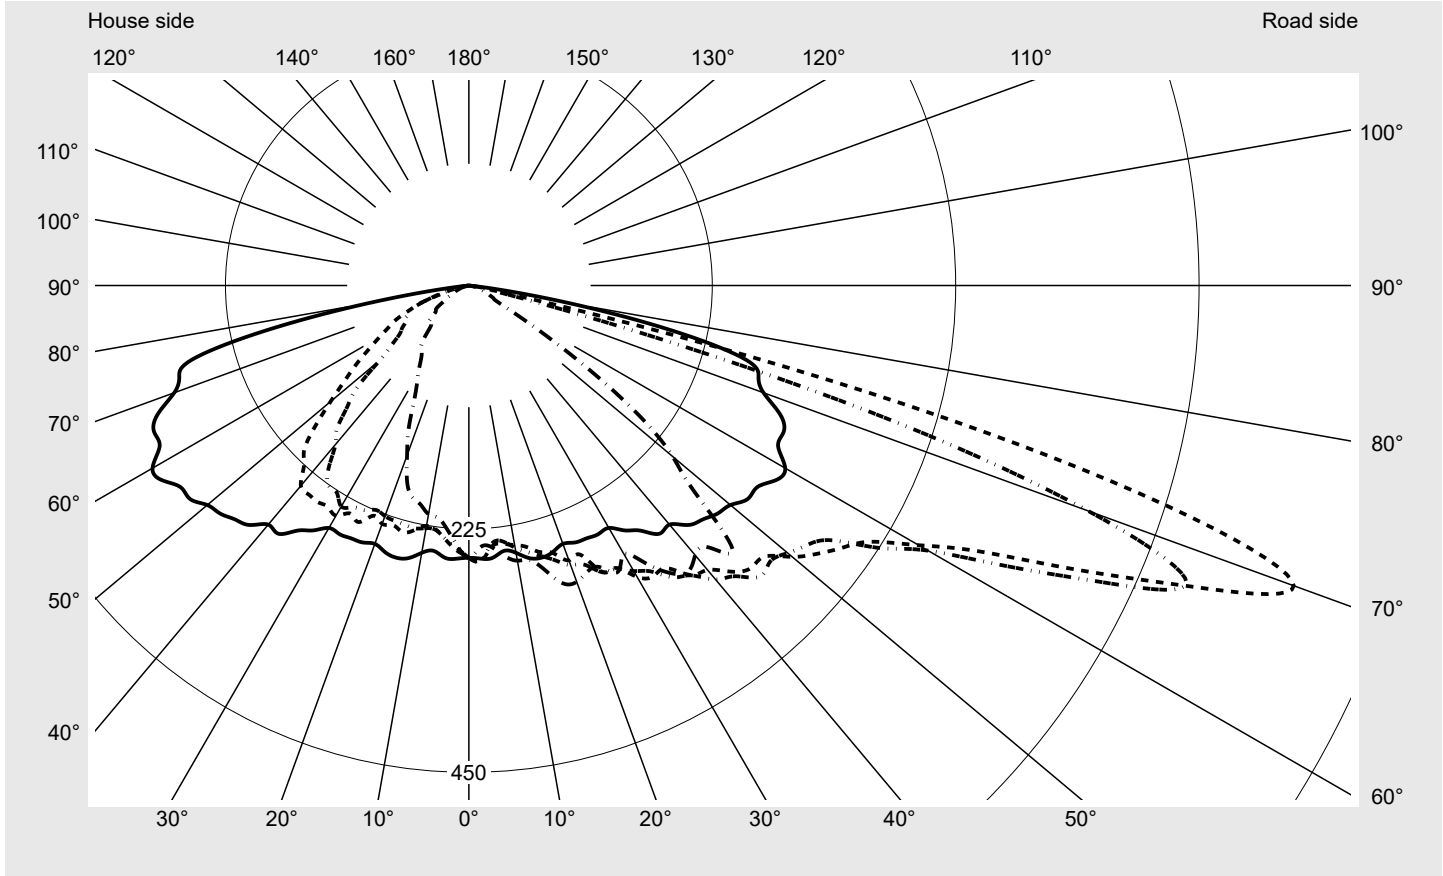

Photometric test report

Family Streetlight 21 micro LED	Order number: 5XE1M31Y08DB EAN: 4058352909836	LP number 59152_1242
	Version post-top or side-entry mounting, Smart Interface up/down Optic asymmetric, wide distribution (ST1.0a), Back Light Control (BLC)	serial documentation 09.08.2023
	Cover toughened safety glass Lamps LED 3000 K CRI ≥ 70 Controlgear EVG SITECO iQ - Smart Interface Rated values Net luminous flux = 4490 lm Power consumption = 39.1 W Luminous efficacy = 114.8 lm/W	

Luminous intensity in cd/klm C180-0 C205-25 C210-30 C270-90 **Imax: 811 cd/klm**

Luminaire output ratios	
Eta	100.0%
Eta 0° - 90°	100.0%
Eta 90° - 180°	0.0%

Luminous intensity class acc. to EN13201-2	
Class:	G3
Imax 70°	811.4
Imax 80°	97.1
Imax 90°	0.0
Imax >90°	0.0
Imax >95°	0.0

Measurement conditions
 DIN EN 13032 and DIN 5032

Photometric test report

Family Streetlight 21 micro LED	Order number: 5XE1M31Y08DB EAN: 4058352909836	LP number 59152_1242
---	--	--------------------------------

Envelope curve in cd/klm **KMK 70°** **KMK 67.5°** **KMK 65°** **KMK 62.5°** **siteco**

Photometric test report

Family Streetlight 21 micro LED	Order number: 5XE1M31Y08DB EAN: 4058352909836	LP number 59152_1242
Table of values for luminous intensities		Maximum luminous intensity
		siteco