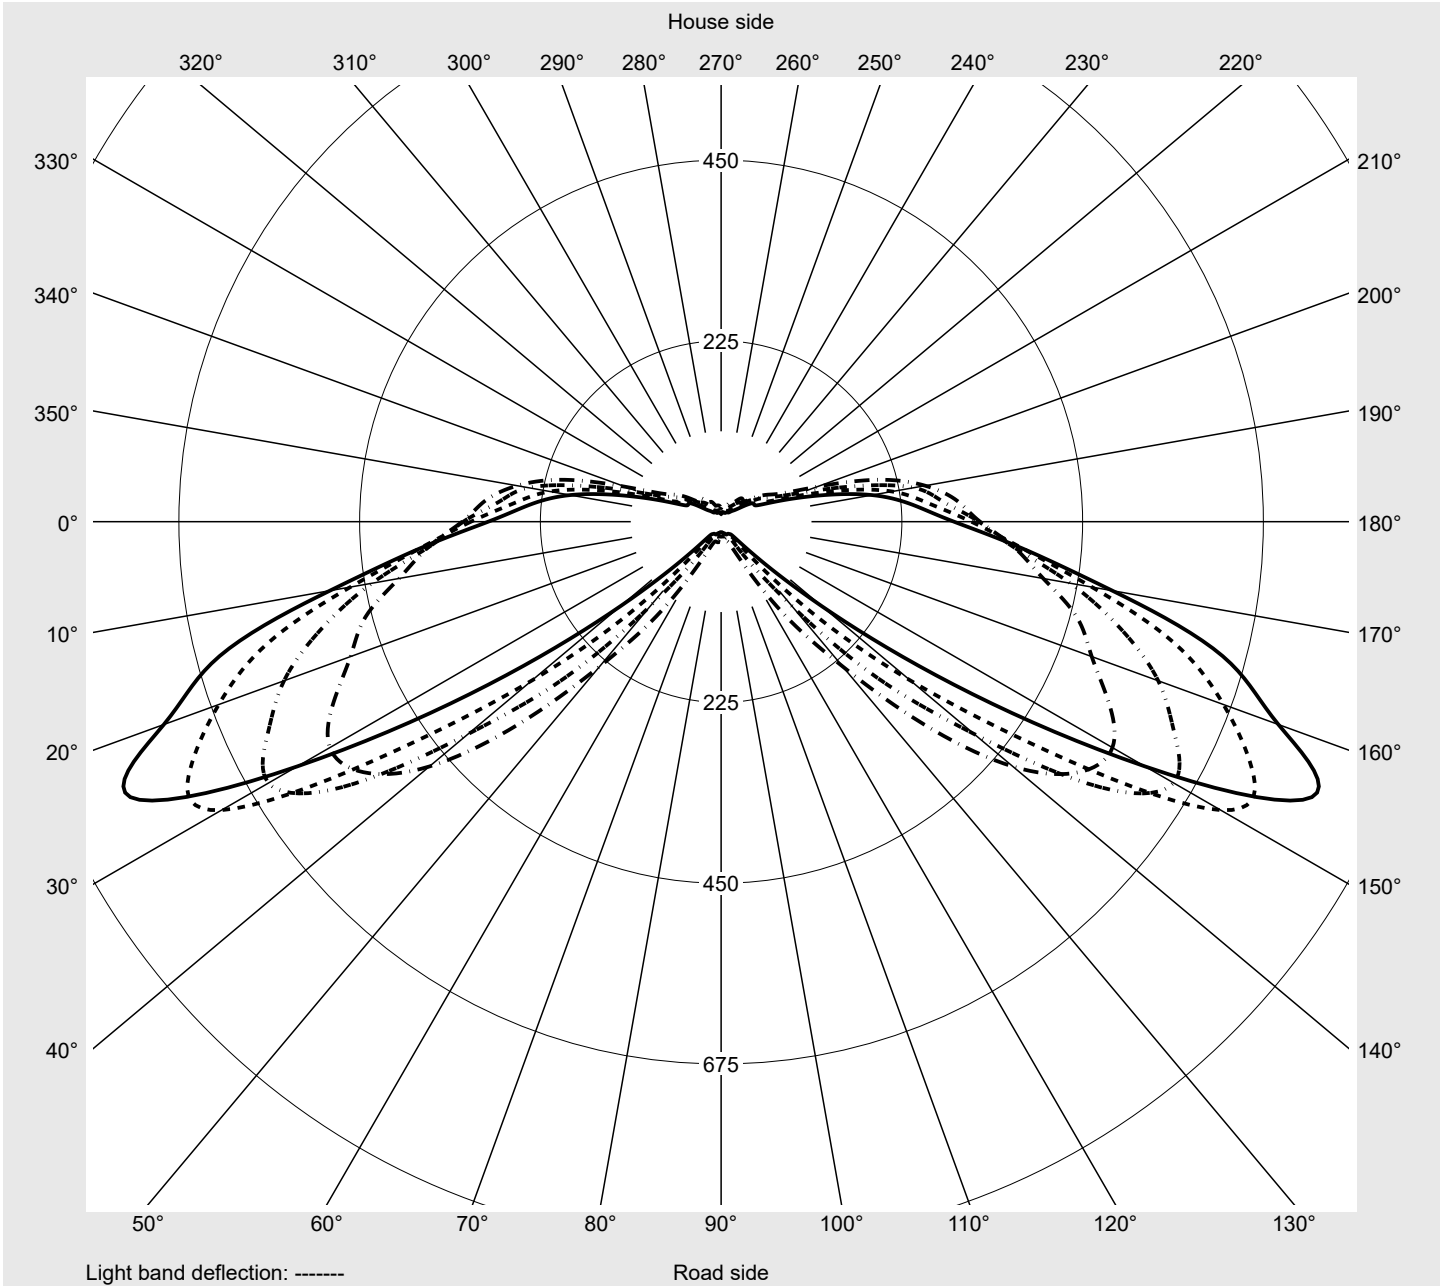

Photometric test report

Family Streetlight 21 micro LED	Order number: 5XE1M31Y08DB EAN: 4058352909836	LP number 59152_1242
	Version post-top or side-entry mounting, Smart Interface up/down Optic asymmetric, wide distribution (ST1.0a), Back Light Control (BLC)	serial documentation 09.08.2023
	Cover toughened safety glass Lamps LED 3000 K CRI ≥ 70 Controlgear EVG SITECO iQ - Smart Interface Rated values Net luminous flux = 4490 lm Power consumption = 39.1 W Luminous efficacy = 114.8 lm/W	

Luminous intensity in cd/klm C180-0 C205-25 C210-30 C270-90 **Imax: 811 cd/klm**

Luminaire output ratios	
Eta	100.0%
Eta 0° - 90°	100.0%
Eta 90° - 180°	0.0%

Luminous intensity class acc. to EN13201-2	
Class:	G3
Imax 70°	811.4
Imax 80°	97.1
Imax 90°	0.0
Imax >90°	0.0
Imax >95°	0.0

Measurement conditions
 DIN EN 13032 and DIN 5032

Photometric test report

Family Streetlight 21 micro LED	Order number: 5XE1M31Y08DB EAN: 4058352909836	LP number 59152_1242
---	--	--------------------------------

Envelope curve in cd/klm **KMK 70°** **KMK 67.5°** **KMK 65°** **KMK 62.5°** **siteco**

Photometric test report

Family Streetlight 21 micro LED	Order number: 5XE1M31Y08DB EAN: 4058352909836	LP number 59152_1242
Table of values for luminous intensities		Maximum luminous intensity
		siteco