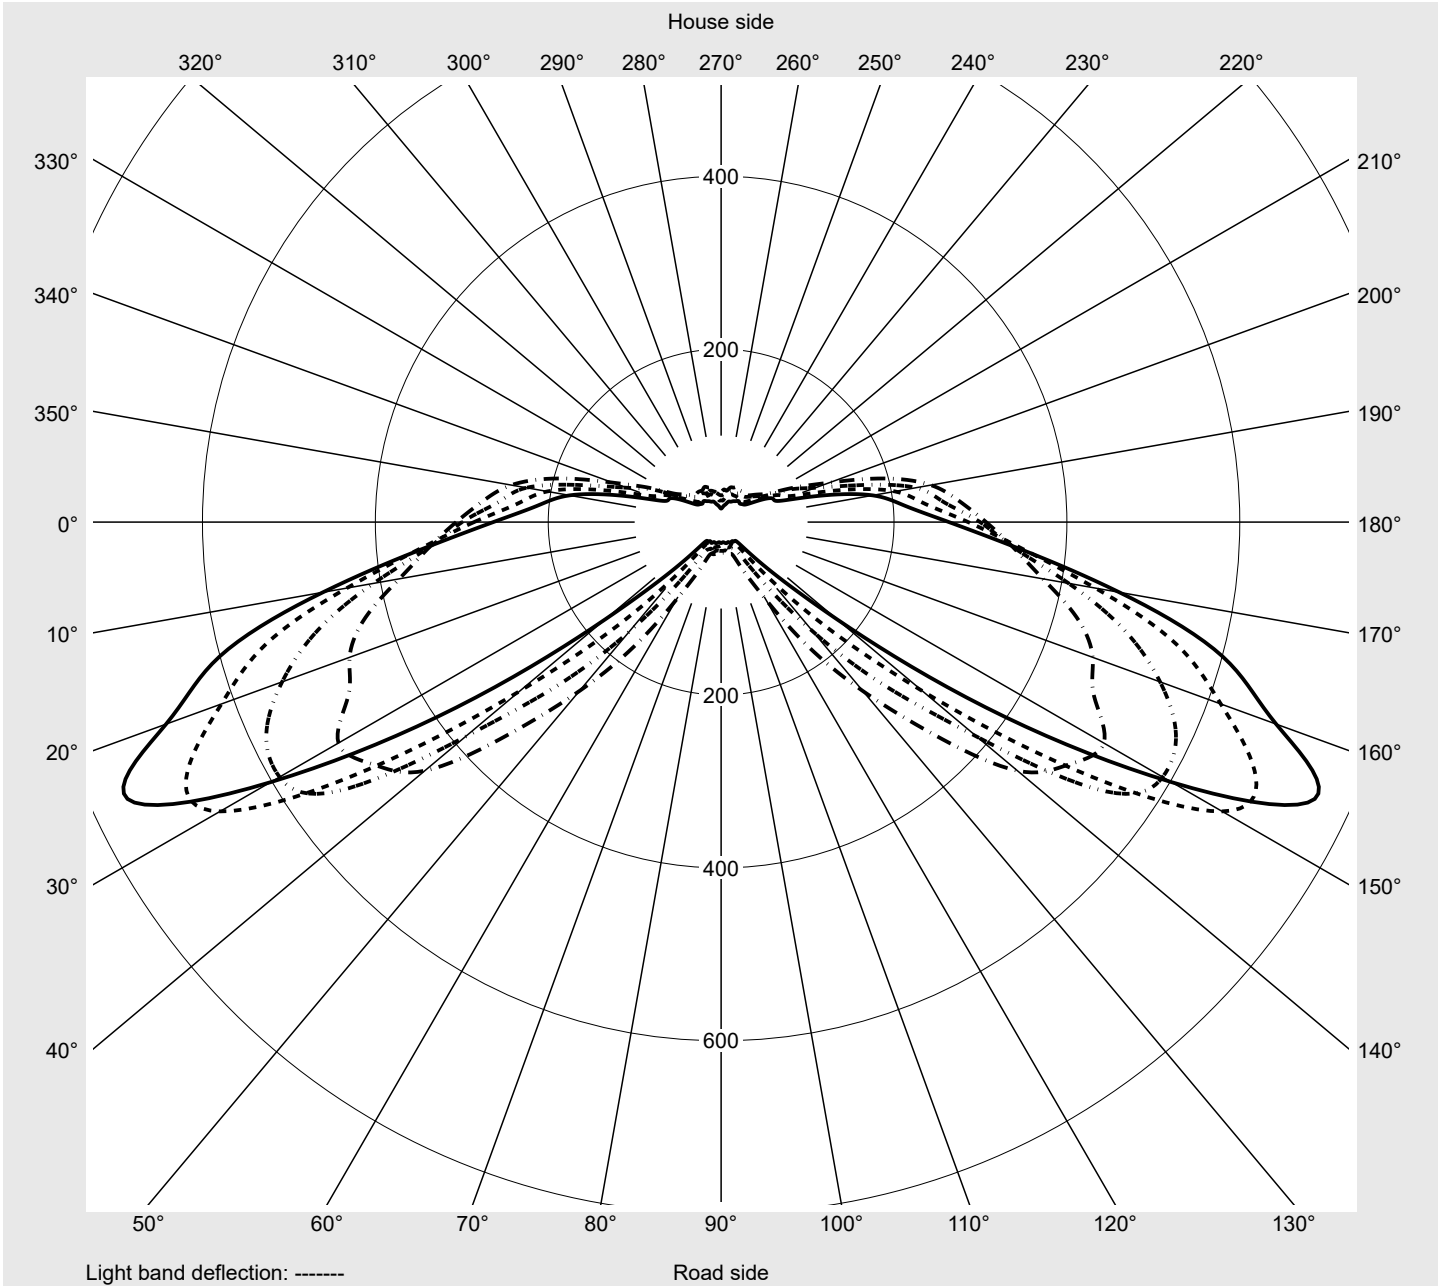

Photometric test report

Family Streetlight 21 mini LED	Order number: 5XE2D31Y08GB EAN: 4058352862087	LP number 59076_1351
	Version post-top or side-entry mounting, Smart Interface up/down Optic asymmetric, wide distribution (ST1.0a) Cover toughened safety glass Lamps LED 3000 K CRI ≥ 70 Controlgear EVG SITECO iQ - Smart Interface Rated values Net luminous flux = 5990 lm Power consumption = 39.8 W Luminous efficacy = 150.5 lm/W	serial documentation 09.08.2023 

Luminous intensity in cd/klm C180-0 C205-25 C210-30 C270-90 **Imax: 758 cd/klm**

Luminaire output ratios

Eta	100.0%
Eta 0° - 90°	100.0%
Eta 90° - 180°	0.0%

Luminous intensity class acc. to EN13201-2

Class:	G3
Imax 70°	757.8
Imax 80°	95.1
Imax 90°	0.0
Imax >90°	0.0
Imax >95°	0.0

Measurement conditions

DIN EN 13032 and DIN 5032

Photometric test report

Family Streetlight 21 mini LED	Order number: 5XE2D31Y08GB EAN: 4058352862087	LP number 59076_1351
--	--	--------------------------------

Envelope curve in cd/klm **KMK 70°** **KMK 67.5°** **KMK 65°** **KMK 62.5°** **siteco**

Photometric test report

Family Streetlight 21 mini LED	Order number: 5XE2D31Y08GB EAN: 4058352862087	LP number 59076_1351
Table of values for luminous intensities		Maximum luminous intensity