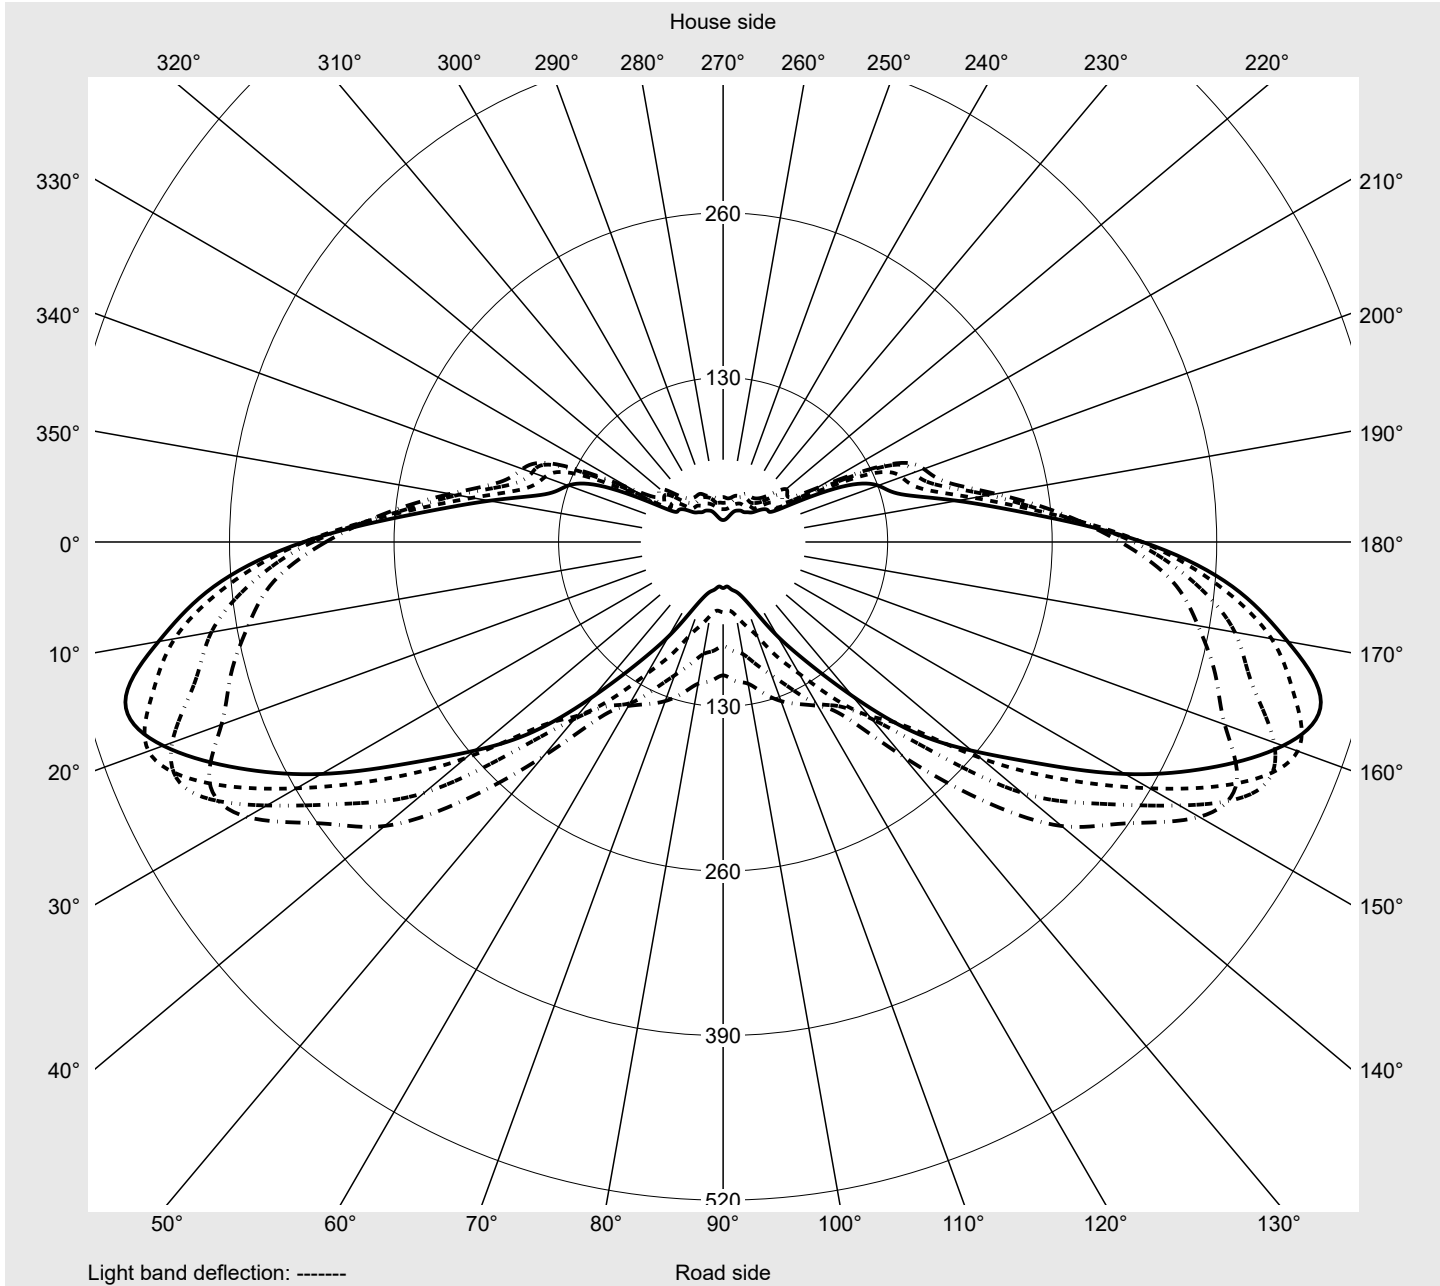

Photometric test report

Family Streetlight 21 mini LED	Order number: 5XE2D31Y08JB EAN: 4058352923405	LP number 59078_231
	Version post-top or side-entry mounting, Smart Interface up/down Optic asymmetric, wide distribution (ST1.0a G) Cover toughened safety glass Lamps LED 3000 K CRI ≥ 70 Controlgear EVG SITECO iQ - Smart Interface Rated values Net luminous flux = 11210 lm Power consumption = 72.5 W Luminous efficacy = 154.6 lm/W	serial documentation 09.08.2023

Luminous intensity in cd/klm C180-0 C195-15 C200-20 C270-90 **Imax: 489 cd/klm**

Luminaire output ratios	
Eta	100.0%
Eta 0° - 90°	100.0%
Eta 90° - 180°	0.0%

Luminous intensity class acc. to EN13201-2	
Class:	G4
Imax 70°	461.5
Imax 80°	96.1
Imax 90°	0.0
Imax >90°	0.0
Imax >95°	0.0

Measurement conditions
DIN EN 13032 and DIN 5032

Photometric test report

Family Streetlight 21 mini LED	Order number: 5XE2D31Y08JB EAN: 4058352923405	LP number 59078_231
---	--	--------------------------------------

Envelope curve in cd/klm

KMK 67.5°
KMK 65°
KMK 62.5°
KMK 60°

siteco

Photometric test report

Family Streetlight 21 mini LED	Order number: 5XE2D31Y08JB EAN: 4058352923405	LP number 59078_231
Table of values for luminous intensities		Maximum luminous intensity