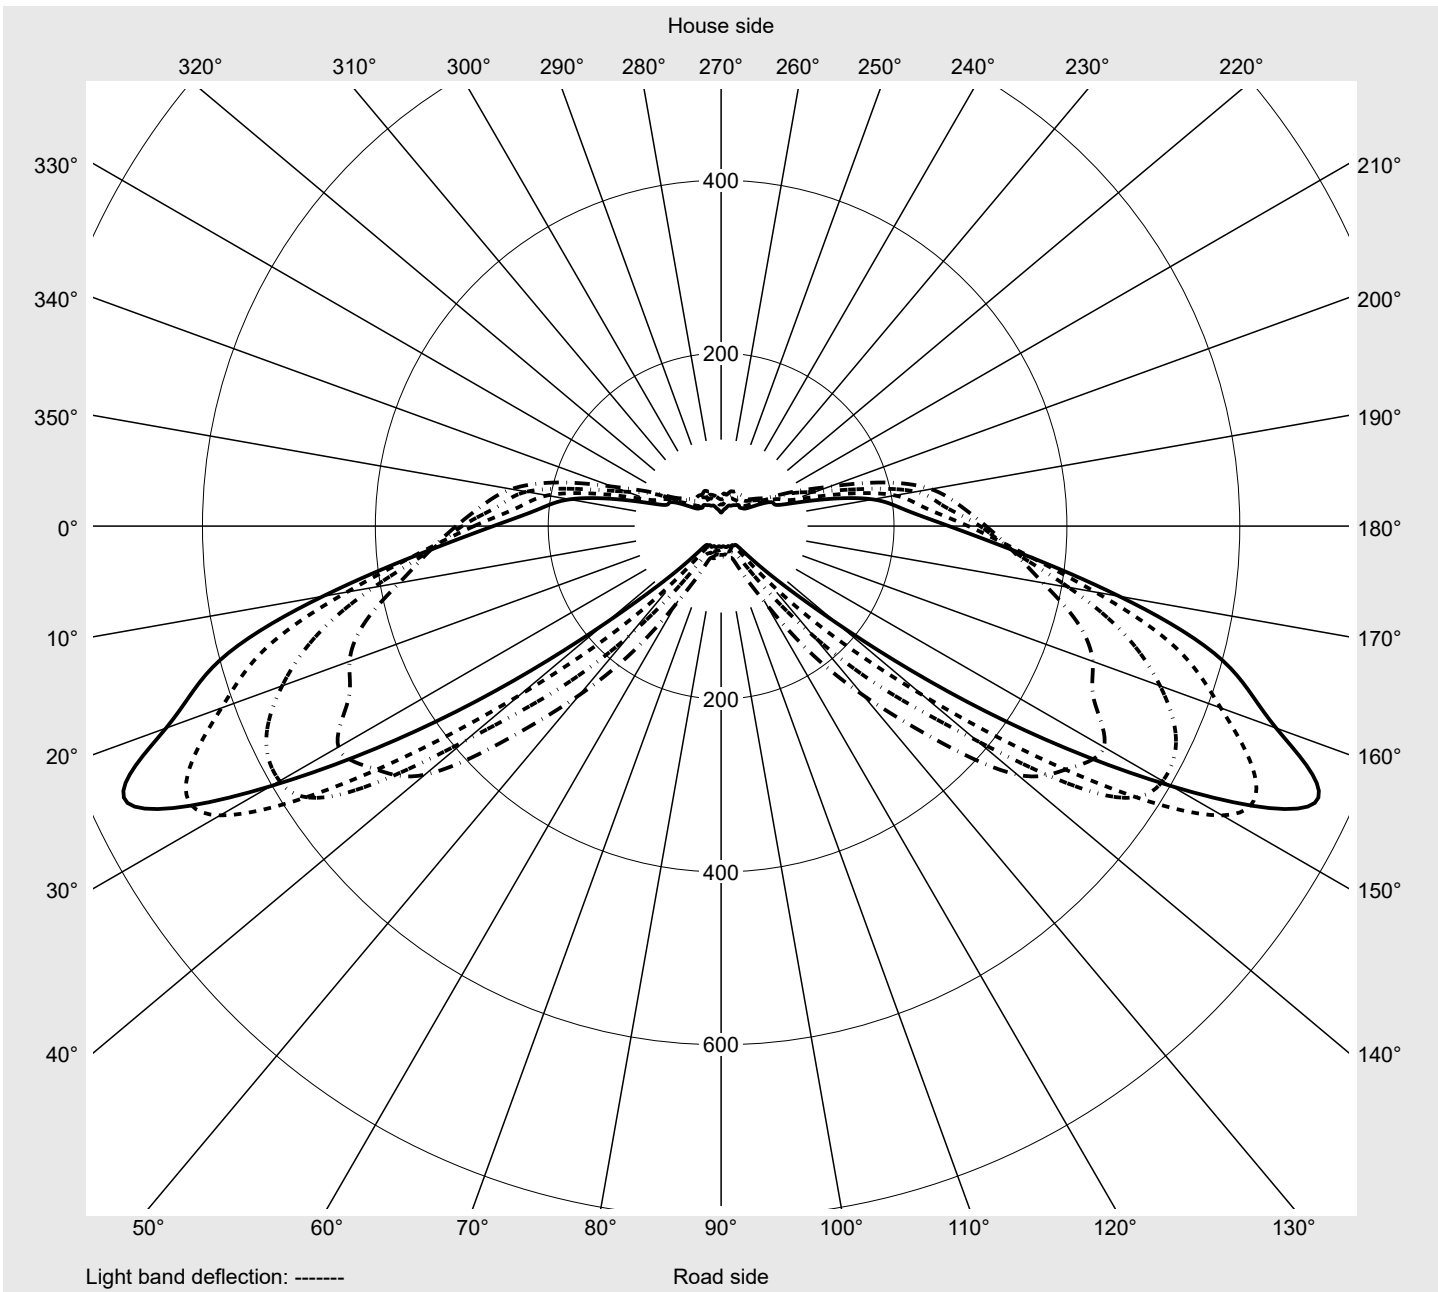

Photometric test report

Family Streetlight 21 mini LED	Order number: 5XE2D41Y08GB EAN: 4058352910016	LP number 59076_1355
	Version post-top or side-entry mounting, Smart Interface up/down Optic asymmetric, wide distribution (ST1.0a) Cover toughened safety glass Lamps LED 4000 K CRI ≥ 70 Controlgear EVG SITECO iQ - Smart Interface Rated values Net luminous flux = 6190 lm Power consumption = 39.8 W Luminous efficacy = 155.5 lm/W	serial documentation 09.08.2023 

Luminous intensity in cd/klm C180-0 C205-25 C210-30 C270-90 **Imax: 758 cd/klm**

Luminaire output ratios

Eta	100.0%
Eta 0° - 90°	100.0%
Eta 90° - 180°	0.0%

Luminous intensity class acc. to EN13201-2

Class:	G3
Imax 70°	757.8
Imax 80°	95.1
Imax 90°	0.0
Imax >90°	0.0
Imax >95°	0.0

Measurement conditions

DIN EN 13032 and DIN 5032

Photometric test report

Family Streetlight 21 mini LED	Order number: 5XE2D41Y08GB EAN: 4058352910016	LP number 59076_1355
--	--	--------------------------------

Envelope curve in cd/klm **KMK 70°** **KMK 67.5°** **KMK 65°** **KMK 62.5°** **siteco**

Photometric test report

Family Streetlight 21 mini LED	Order number: 5XE2D41Y08GB EAN: 4058352910016	LP number 59076_1355
Table of values for luminous intensities		Maximum luminous intensity