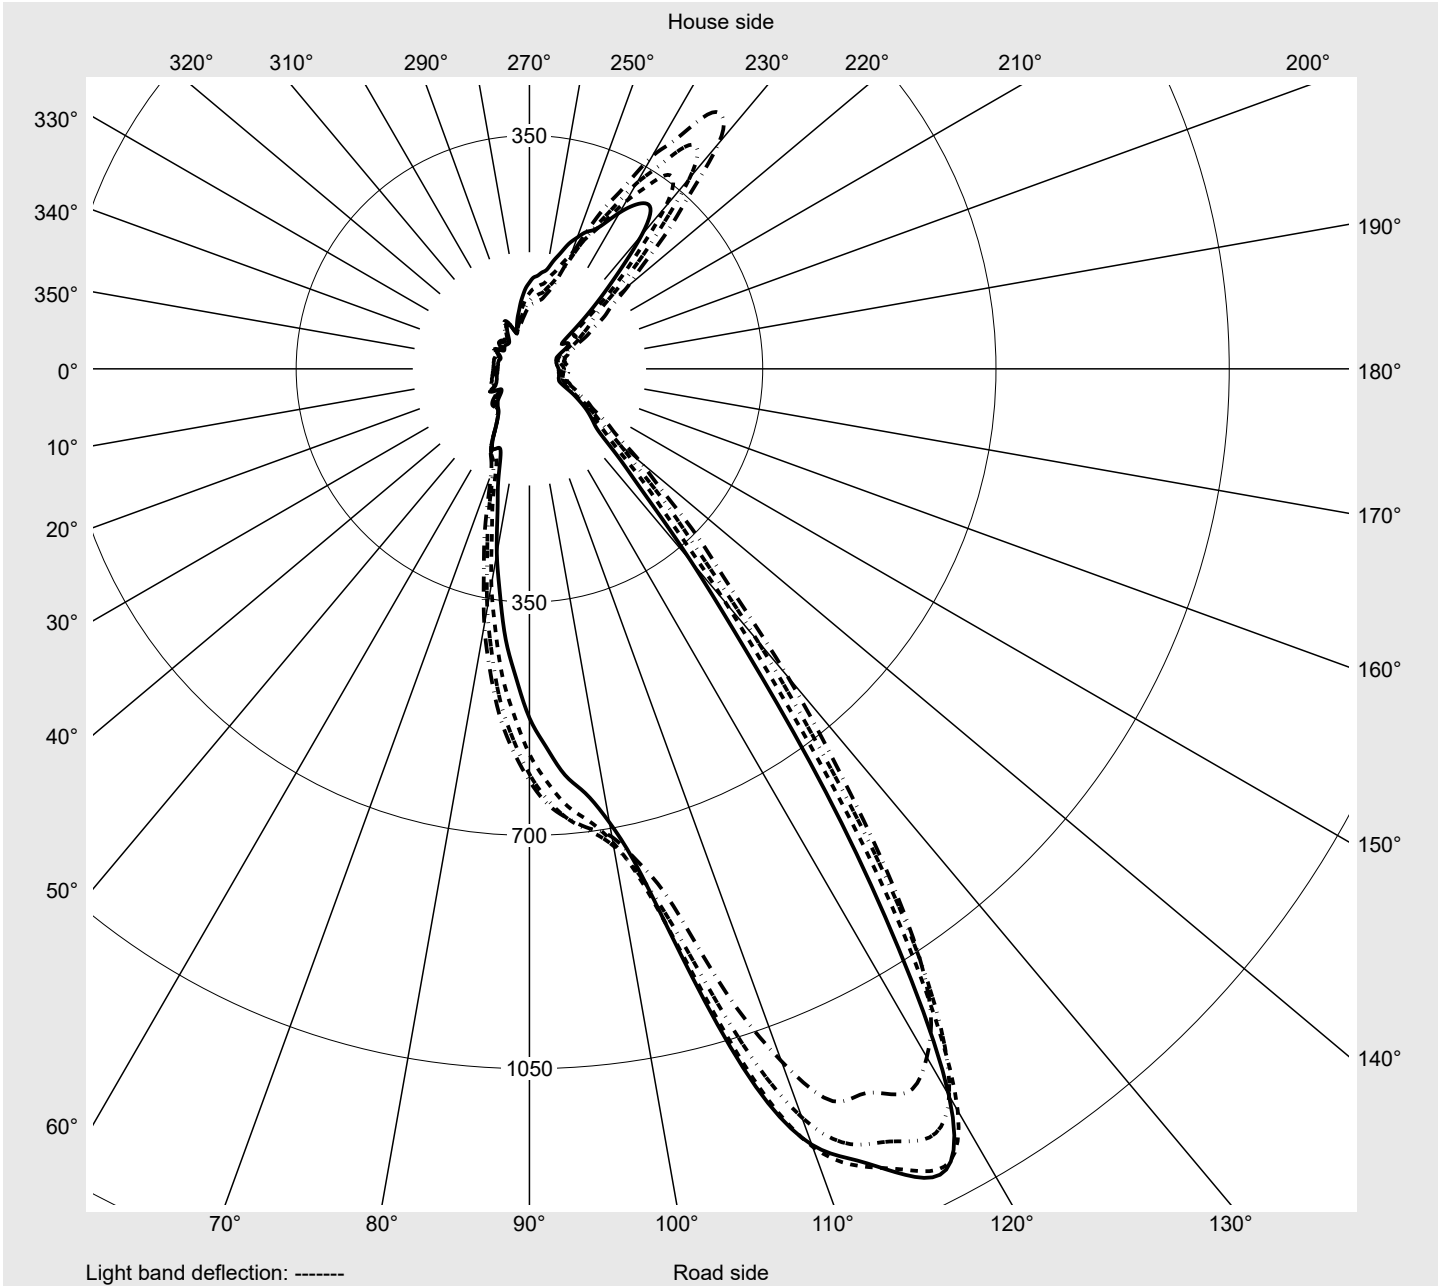

Photometric test report

Family Streetlight 21 mini LED	Order number: 5XE2F31Y08HB EAN: 4058352923580	LP number 59110_553
	Version post-top or side-entry mounting, Smart Interface up/down Optic pedestrian crossing, asymmetric left distribution (PC-L) Cover toughened safety glass Lamps LED 3000 K CRI ≥ 70 Controlgear EVG SITECO iQ - Smart Interface Rated values Net luminous flux = 8880 lm Power consumption = 71.0 W Luminous efficacy = 125.1 lm/W	serial documentation 09.08.2023

Luminous intensity in cd/klm C180-0 C270-90 C297,5-117,5 C300-120 **Imax: 1354 cd/klm**

Luminaire output ratios	
Eta	100.0%
Eta 0° - 90°	100.0%
Eta 90° - 180°	0.0%

Luminous intensity class acc. to EN13201-2	
Class:	G3
Imax 70°	751.7
Imax 80°	80.9
Imax 90°	0.0
Imax >90°	0.0
Imax >95°	0.0

Measurement conditions
DIN EN 13032 and DIN 5032

Photometric test report

Family Streetlight 21 mini LED	Order number: 5XE2F31Y08HB EAN: 4058352923580	LP number 59110_553
--	--	-------------------------------

Envelope curve in cd/klm **KMK 60°** **KMK 59°** **KMK 58°** **KMK 57°** **siteco**

Photometric test report

Family Streetlight 21 mini LED	Order number: 5XE2F31Y08HB EAN: 4058352923580	LP number 59110_553
Table of values for luminous intensities		Maximum luminous intensity
		siteco