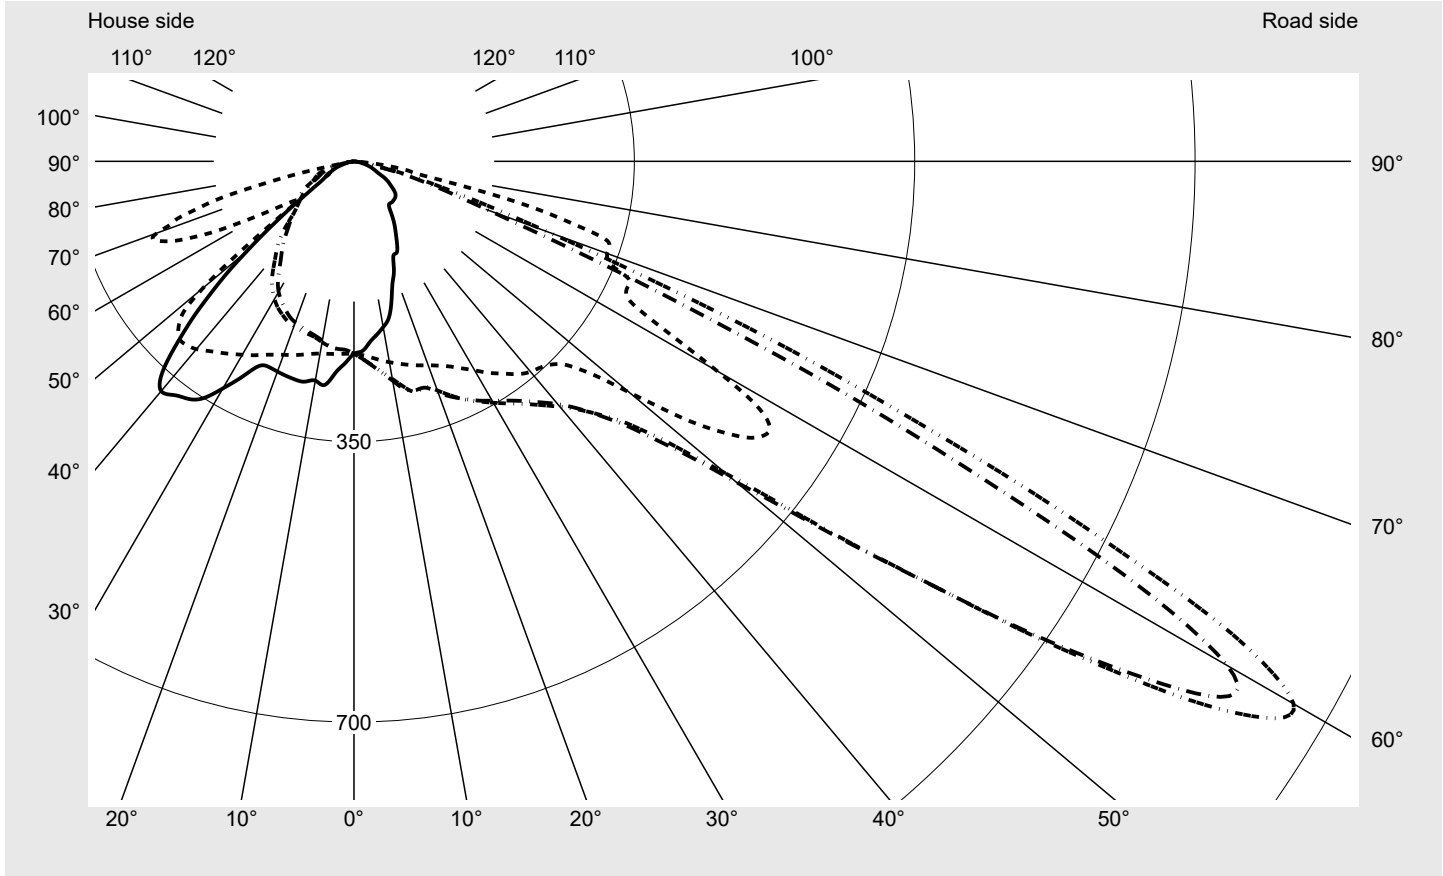

Photometric test report

Family Streetlight 21 mini LED	Order number: 5XE2F31Y08HB EAN: 4058352923580	LP number 59110_553
	Version post-top or side-entry mounting, Smart Interface up/down Optic pedestrian crossing, asymmetric left distribution (PC-L) Cover toughened safety glass Lamps LED 3000 K CRI ≥ 70 Controlgear EVG SITECO iQ - Smart Interface Rated values Net luminous flux = 8880 lm Power consumption = 71.0 W Luminous efficacy = 125.1 lm/W	serial documentation 09.08.2023

Luminous intensity in cd/klm C180-0 C270-90 C297,5-117,5 C300-120 **Imax: 1354 cd/klm**

Luminaire output ratios	
Eta	100.0%
Eta 0° - 90°	100.0%
Eta 90° - 180°	0.0%

Luminous intensity class acc. to EN13201-2	
Class:	G3
Imax 70°	751.7
Imax 80°	80.9
Imax 90°	0.0
Imax >90°	0.0
Imax >95°	0.0