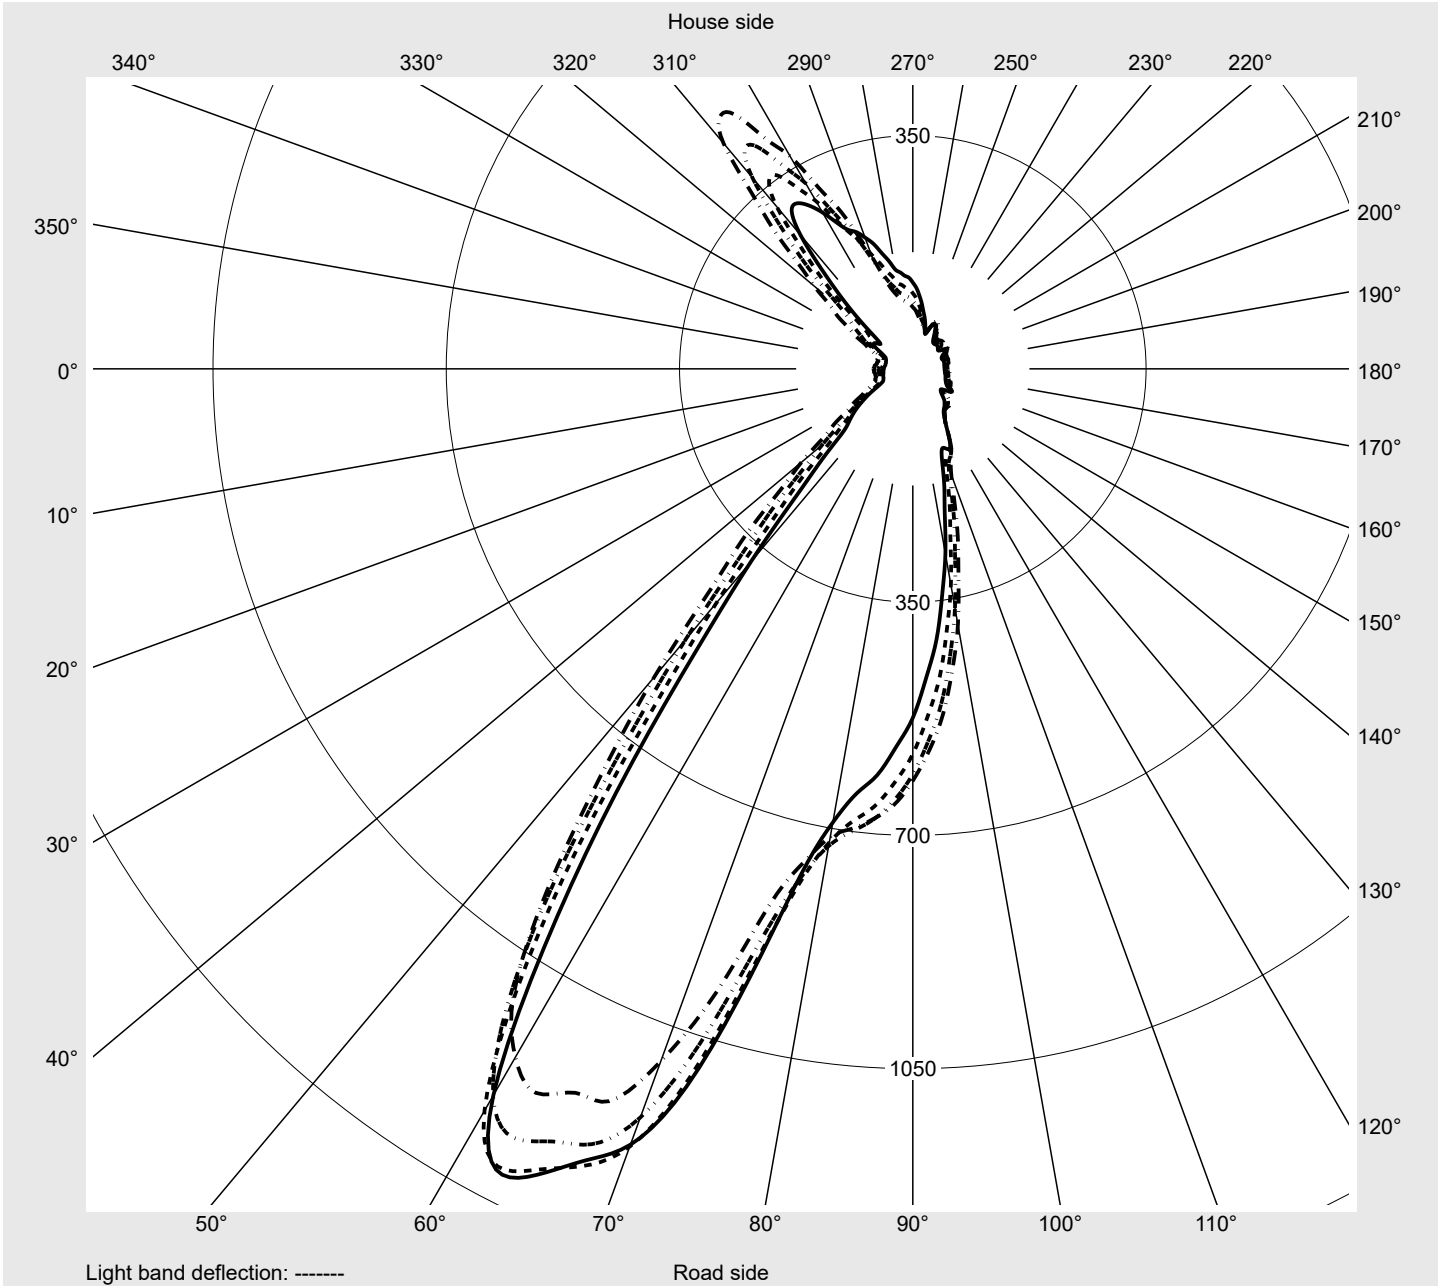

# Photometric test report

<b>Family</b> <b>Streetlight 21 mini LED</b>	<b>Order number: 5XE2G31Y08HB</b> <b>EAN: 4058352923610</b>	<b>LP number</b> <b>59111_554</b>
	<b>Version</b> post-top or side-entry mounting, Smart Interface up/down <b>Optic</b> pedestrian crossing, asymmetric right distribution (PC-R) <b>Cover</b> toughened safety glass <b>Lamps</b> LED 3000 K   CRI ≥ 70 <b>Controlgear</b> EVG SITECO iQ - Smart Interface <b>Rated values</b> Net luminous flux = 8880 lm Power consumption = 71.0 W Luminous efficacy = 125.1 lm/W	<b>serial documentation</b> <b>09.08.2023</b>

Class:	G3
Imax 70°	751.7
Imax 80°	80.9
Imax 90°	0.0
Imax >90°	0.0
Imax >95°	0.0

**Measurement conditions**

DIN EN 13032 and DIN 5032

**Photometric test report**

<b>Family</b> Streetlight 21 mini LED	<b>Order number: 5XE2G31Y08HB</b> <b>EAN: 4058352923610</b>	<b>LP number</b> <b>59111_554</b>
--	--	--------------------------------------

**Envelope curve in cd/klm**      **KMK 60°**    **KMK 59°**    **KMK 58°**    **KMK 57°**      **siteco**

## Photometric test report

<b>Family</b> Streetlight 21 mini LED	<b>Order number: 5XE2G31Y08HB</b> <b>EAN: 4058352923610</b>	<b>LP number</b> 59111_554
<b>Table of values for luminous intensities</b>		<b>Maximum luminous intensity</b>