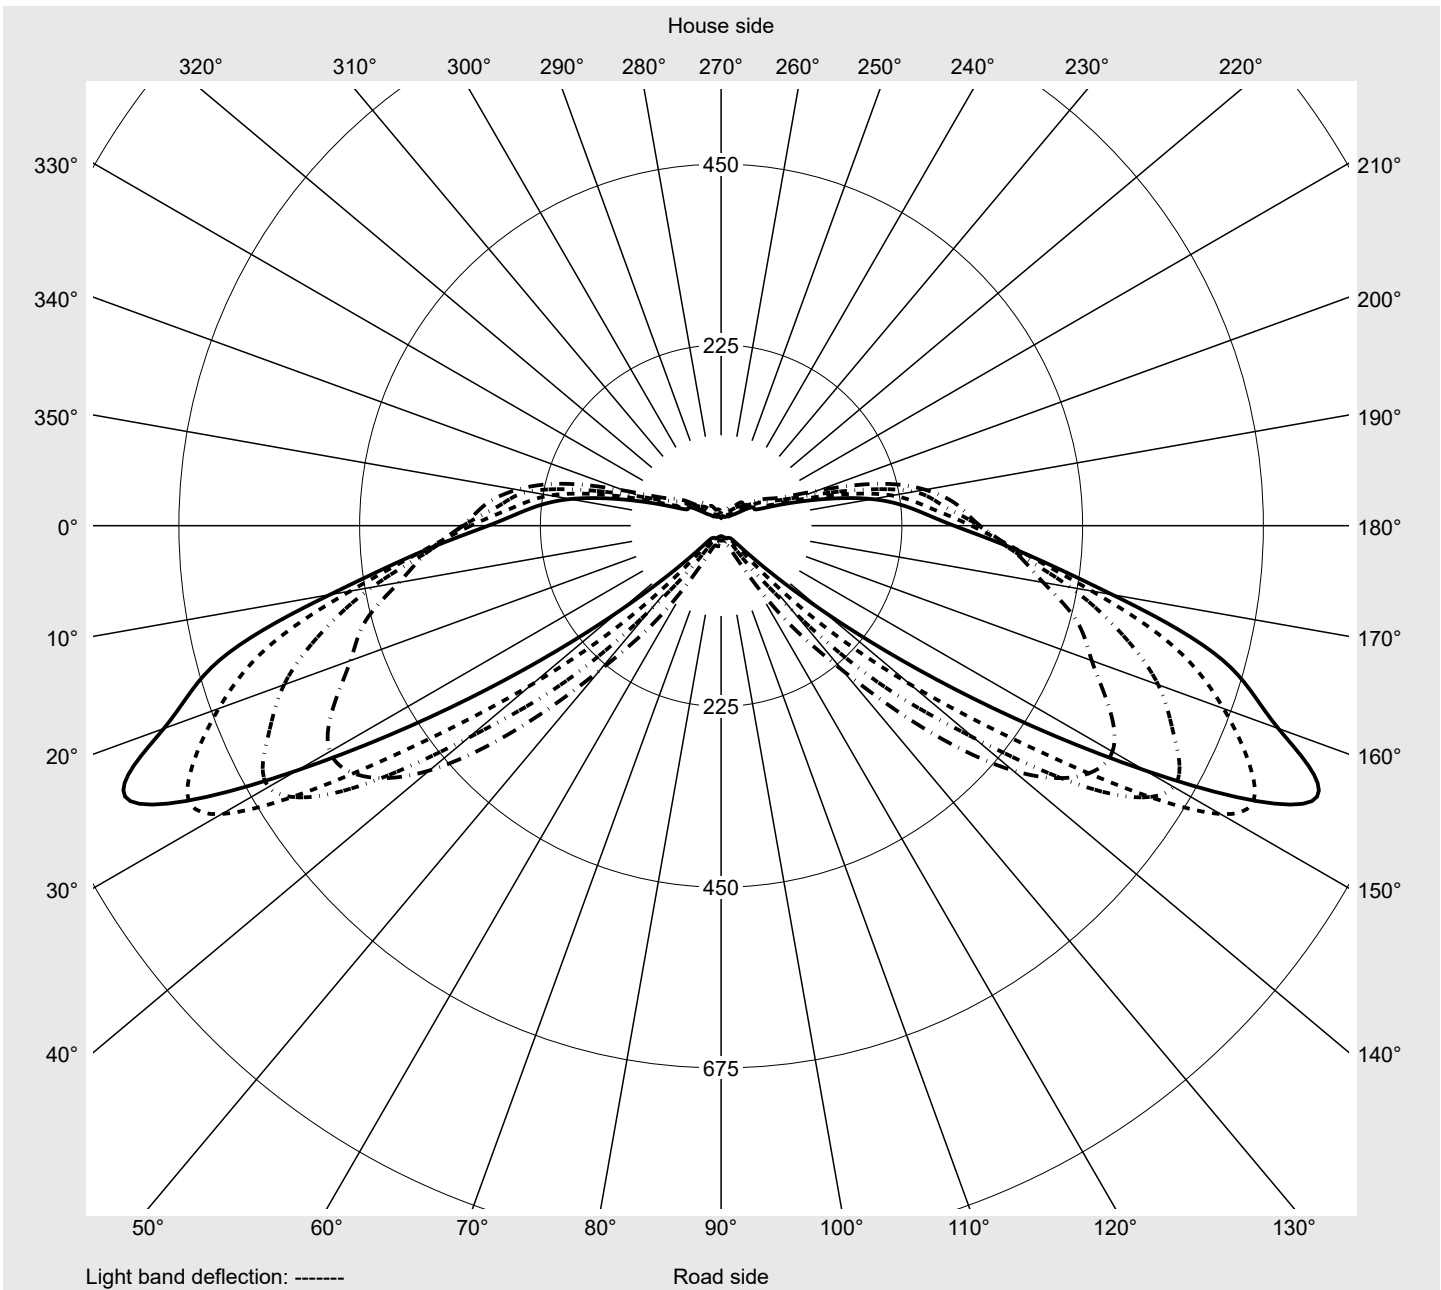

Photometric test report

Family Streetlight 21 mini LED	Order number: 5XE2M31V08GB EAN: 4058352910177	LP number 59152_1261
	Version post-top or side-entry mounting, Smart Interface up Optic asymmetric, wide distribution (ST1.0a), Back Light Control (BLC) Cover toughened safety glass Lamps LED 3000 K CRI ≥ 70 Controlgear EVG SITECO iQ - Smart Interface Rated values Net luminous flux = 5270 lm Power consumption = 39.8 W Luminous efficacy = 132.4 lm/W	serial documentation 11.08.2023

Luminous intensity in cd/klm C180-0 C205-25 C210-30 C270-90 **Imax: 811 cd/klm**

Luminaire output ratios	
Eta	100.0%
Eta 0° - 90°	100.0%
Eta 90° - 180°	0.0%
Measurement conditions	
DIN EN 13032 and DIN 5032	

Luminous intensity class acc. to EN13201-2	
Class:	G3
Imax 70°	811.4
Imax 80°	97.1
Imax 90°	0.0
Imax >90°	0.0
Imax >95°	0.0

Photometric test report

Family Streetlight 21 mini LED	Order number: 5XE2M31V08GB EAN: 4058352910177	LP number 59152_1261
--	--	--------------------------------

Envelope curve in cd/klm **KMK 70°** **KMK 67.5°** **KMK 65°** **KMK 62.5°** **siteco**

Photometric test report

Family Streetlight 21 mini LED	Order number: 5XE2M31V08GB EAN: 4058352910177	LP number 59152_1261
Table of values for luminous intensities		Maximum luminous intensity