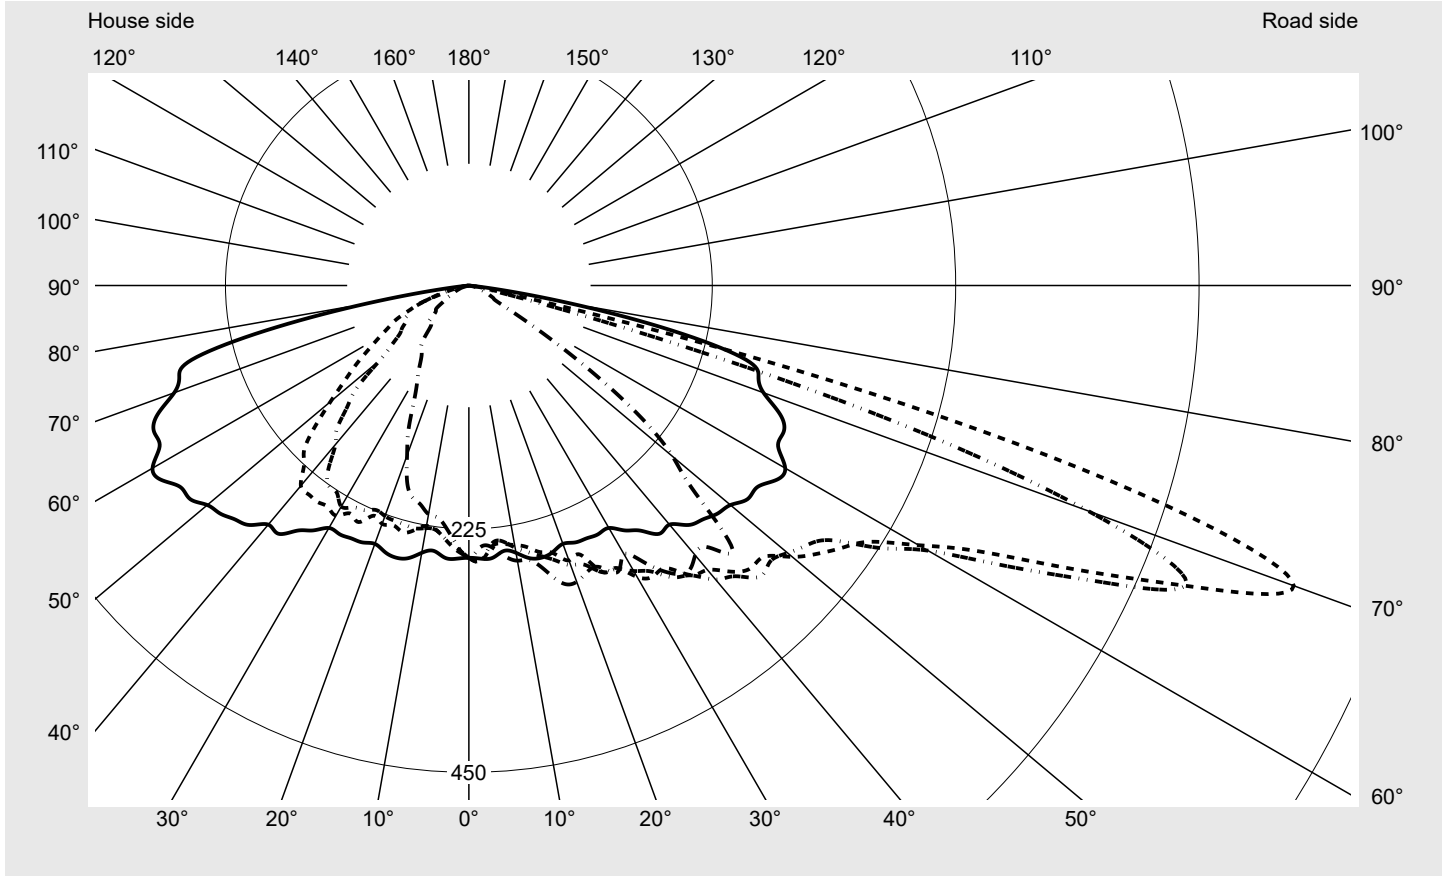

Photometric test report

Family Streetlight 21 mini LED	Order number: 5XE2M31V08GB EAN: 4058352910177	LP number 59152_1261
	Version post-top or side-entry mounting, Smart Interface up Optic asymmetric, wide distribution (ST1.0a), Back Light Control (BLC) Cover toughened safety glass Lamps LED 3000 K CRI ≥ 70 Controlgear EVG SITECO iQ - Smart Interface Rated values Net luminous flux = 5270 lm Power consumption = 39.8 W Luminous efficacy = 132.4 lm/W	serial documentation 11.08.2023

Luminous intensity in cd/klm C180-0 C205-25 C210-30 C270-90 **Imax: 811 cd/klm**

Luminaire output ratios	
Eta	100.0%
Eta 0° - 90°	100.0%
Eta 90° - 180°	0.0%
Measurement conditions	
DIN EN 13032 and DIN 5032	

Luminous intensity class acc. to EN13201-2	
Class:	G3
Imax 70°	811.4
Imax 80°	97.1
Imax 90°	0.0
Imax >90°	0.0
Imax >95°	0.0

Photometric test report

Family Streetlight 21 mini LED	Order number: 5XE2M31V08GB EAN: 4058352910177	LP number 59152_1261
--	--	--------------------------------

Envelope curve in cd/klm **KMK 70°** **KMK 67.5°** **KMK 65°** **KMK 62.5°** **siteco**

Photometric test report

Family Streetlight 21 mini LED	Order number: 5XE2M31V08GB EAN: 4058352910177	LP number 59152_1261
Table of values for luminous intensities		Maximum luminous intensity