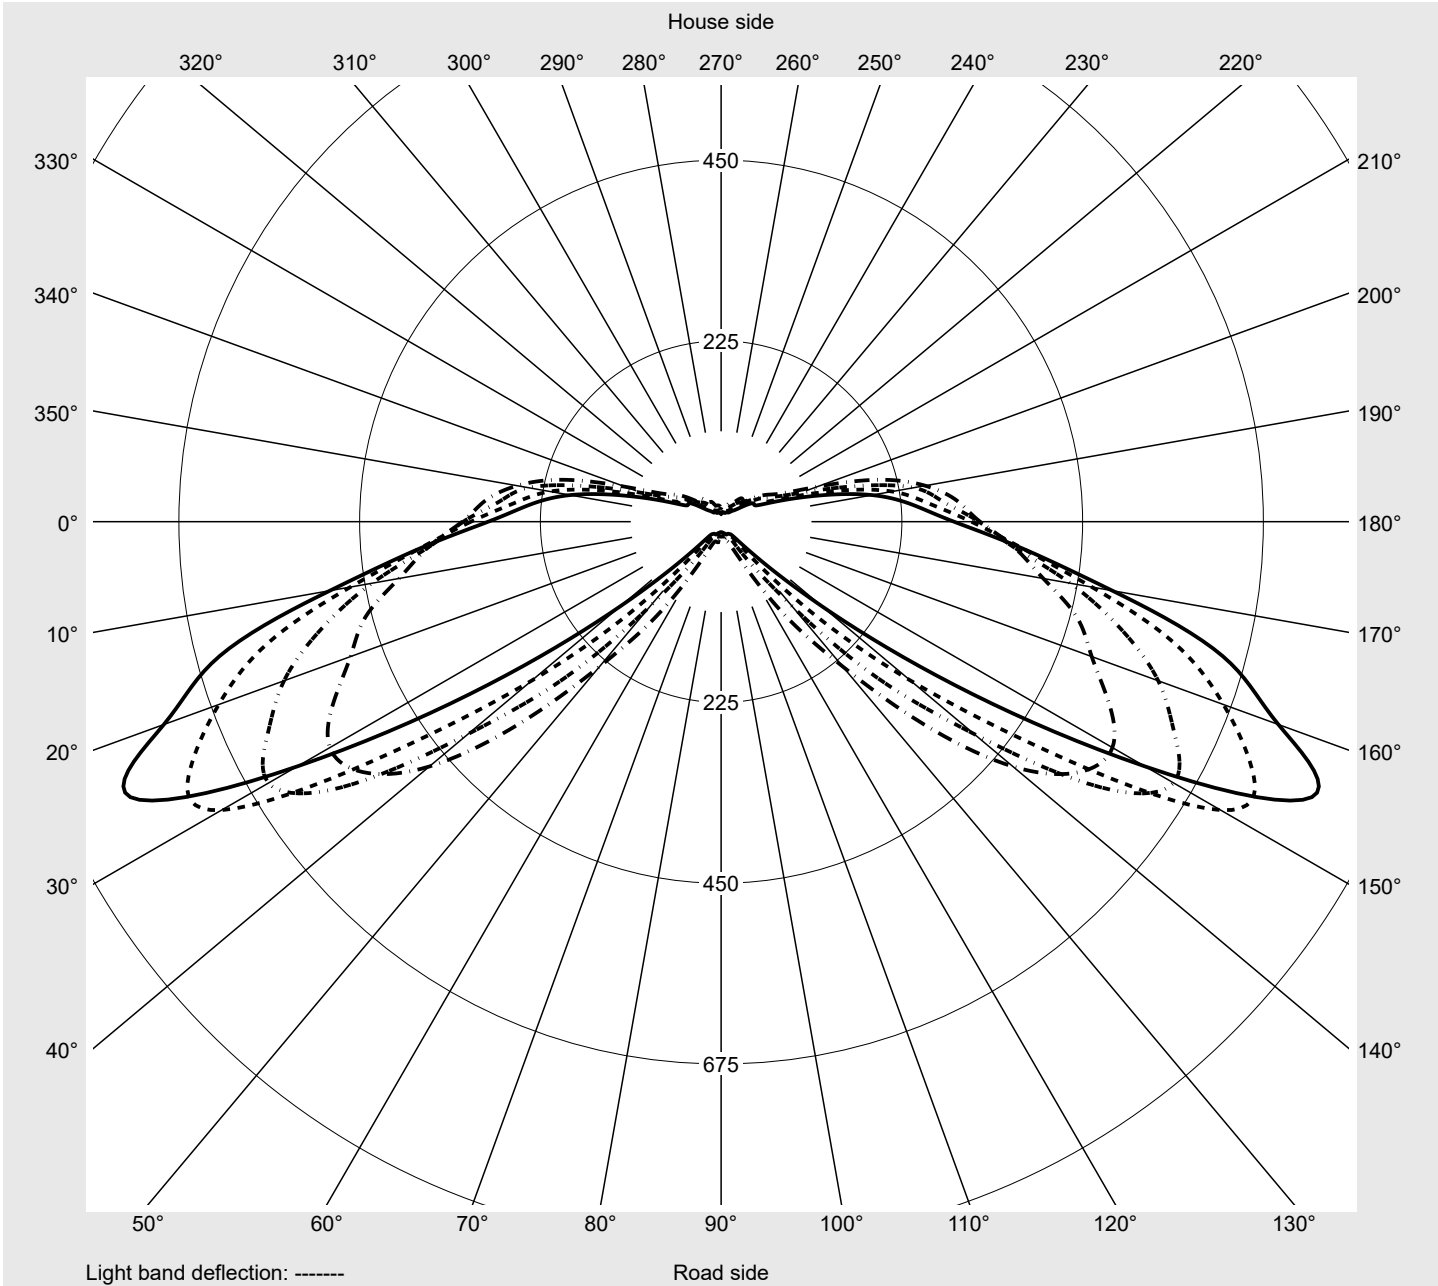

Photometric test report

Family Streetlight 21 mini LED	Order number: 5XE2M31V08HB EAN: 4058352923689	LP number 59152_1262
	Version post-top or side-entry mounting, Smart Interface up Optic asymmetric, wide distribution (ST1.0a), Back Light Control (BLC) Cover toughened safety glass Lamps LED 3000 K CRI ≥ 70 Controlgear EVG SITECO iQ - Smart Interface Rated values Net luminous flux = 8580 lm Power consumption = 71.0 W Luminous efficacy = 120.8 lm/W	serial documentation 11.08.2023

Luminous intensity in cd/klm C180-0 C205-25 C210-30 C270-90 **Imax: 811 cd/klm**

Luminaire output ratios	
Eta	100.0%
Eta 0° - 90°	100.0%
Eta 90° - 180°	0.0%

Luminous intensity class acc. to EN13201-2	
Class:	G3
Imax 70°	811.4
Imax 80°	97.1
Imax 90°	0.0
Imax >90°	0.0
Imax >95°	0.0

Measurement conditions
DIN EN 13032 and DIN 5032

Photometric test report

Family Streetlight 21 mini LED	Order number: 5XE2M31V08HB EAN: 4058352923689	LP number 59152_1262
--	--	--------------------------------

Envelope curve in cd/klm **KMK 70°** **KMK 67.5°** **KMK 65°** **KMK 62.5°** **siteco**

Photometric test report

Family Streetlight 21 mini LED	Order number: 5XE2M31V08HB EAN: 4058352923689	LP number 59152_1262
Table of values for luminous intensities		Maximum luminous intensity
		siteco