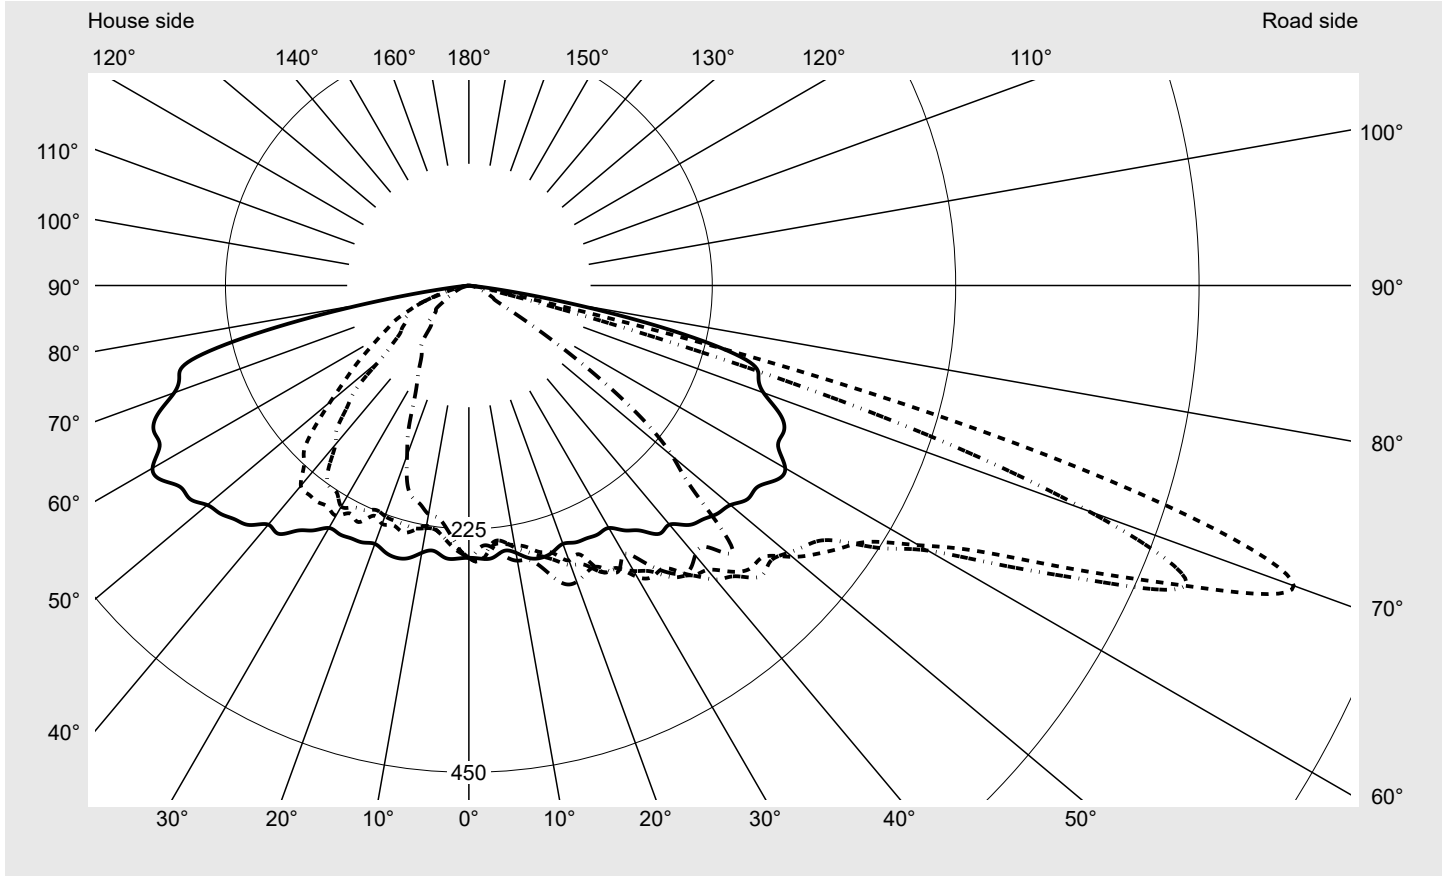

Photometric test report

Family Streetlight 21 mini LED	Order number: 5XE2M31V08HB EAN: 4058352923689	LP number 59152_1262
	Version post-top or side-entry mounting, Smart Interface up Optic asymmetric, wide distribution (ST1.0a), Back Light Control (BLC) Cover toughened safety glass Lamps LED 3000 K CRI ≥ 70 Controlgear EVG SITECO iQ - Smart Interface Rated values Net luminous flux = 8580 lm Power consumption = 71.0 W Luminous efficacy = 120.8 lm/W	serial documentation 11.08.2023

Luminous intensity in cd/klm C180-0 C205-25 C210-30 C270-90 **Imax: 811 cd/klm**

Luminaire output ratios	
Eta	100.0%
Eta 0° - 90°	100.0%
Eta 90° - 180°	0.0%

Luminous intensity class acc. to EN13201-2	
Class:	G3
Imax 70°	811.4
Imax 80°	97.1
Imax 90°	0.0
Imax >90°	0.0
Imax >95°	0.0

Measurement conditions
DIN EN 13032 and DIN 5032

Photometric test report

Family Streetlight 21 mini LED	Order number: 5XE2M31V08HB EAN: 4058352923689	LP number 59152_1262
--	--	--------------------------------

Envelope curve in cd/klm **KMK 70°** **KMK 67.5°** **KMK 65°** **KMK 62.5°** **siteco**

Photometric test report

Family Streetlight 21 mini LED	Order number: 5XE2M31V08HB EAN: 4058352923689	LP number 59152_1262
Table of values for luminous intensities		Maximum luminous intensity
		siteco