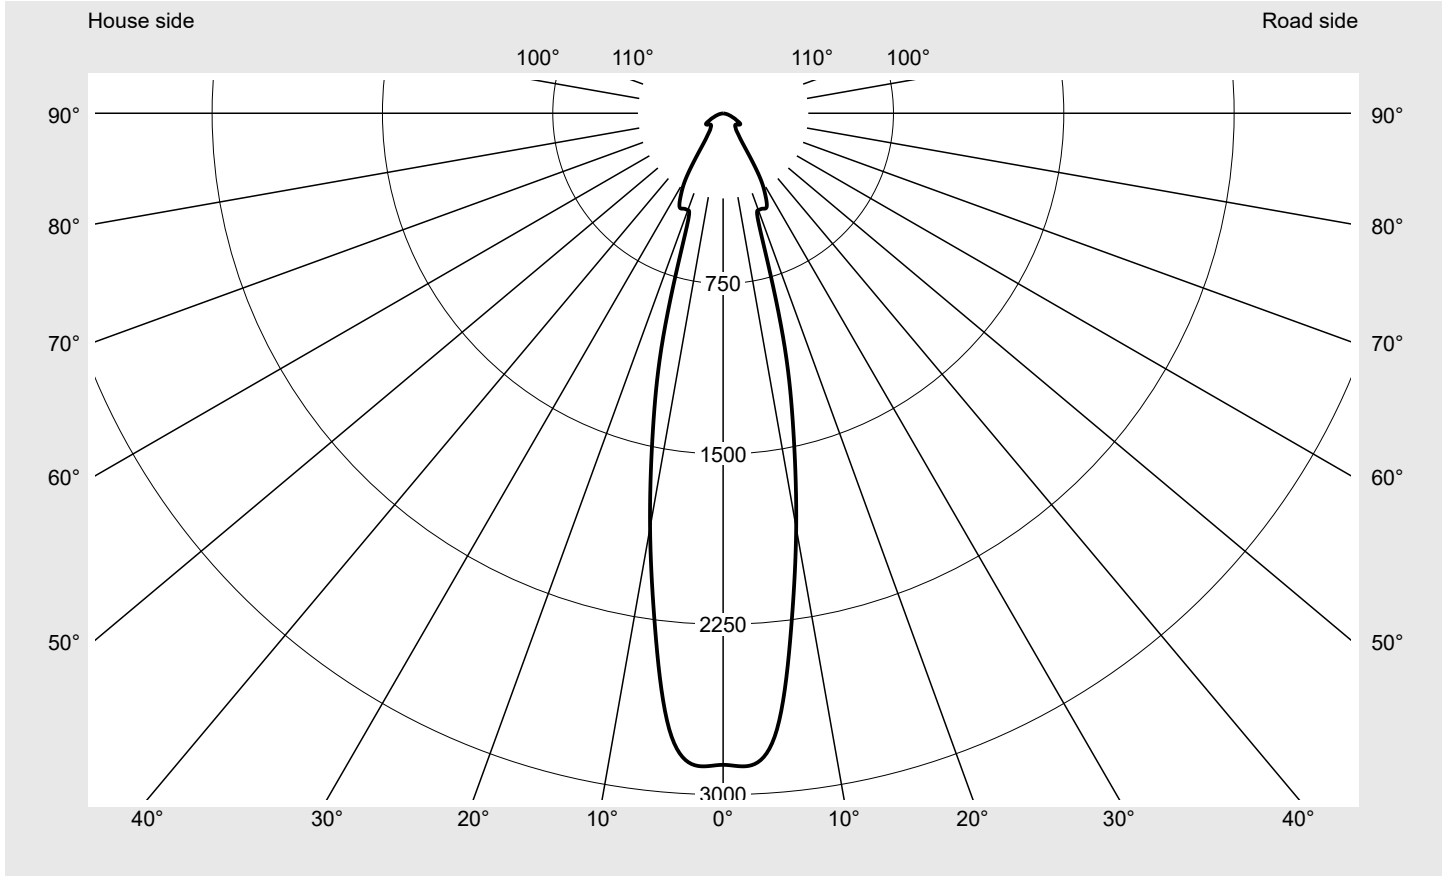

Photometric test report

Family Floodlight FL21 midi	Order number: 5XA7781F4B1A EAN: 4058352853047	LP number 59238_91
	Version mounting bracket Optic symmetric distribution RS12 Cover toughened safety glass Lamps LED 4000 K CRI ≥ 70 Controlgear ECG SITECO iQ Rated values Net luminous flux = 37160 lm Power consumption = 270.2 W Luminous efficacy = 137.5 lm/W	serial documentation 22.08.2023

Luminous intensity in cd/klm C180-0 **Imax: 2873 cd/klm**

Luminaire output ratios

Eta	100.0%
Eta 0° - 90°	100.0%
Eta 90° - 180°	0.0%

Luminous intensity class acc. to EN13201-2

Class:	G6
Imax 70°	36.4
Imax 80°	9.1
Imax 90°	0.0
Imax >90°	0.0
Imax >95°	0.0