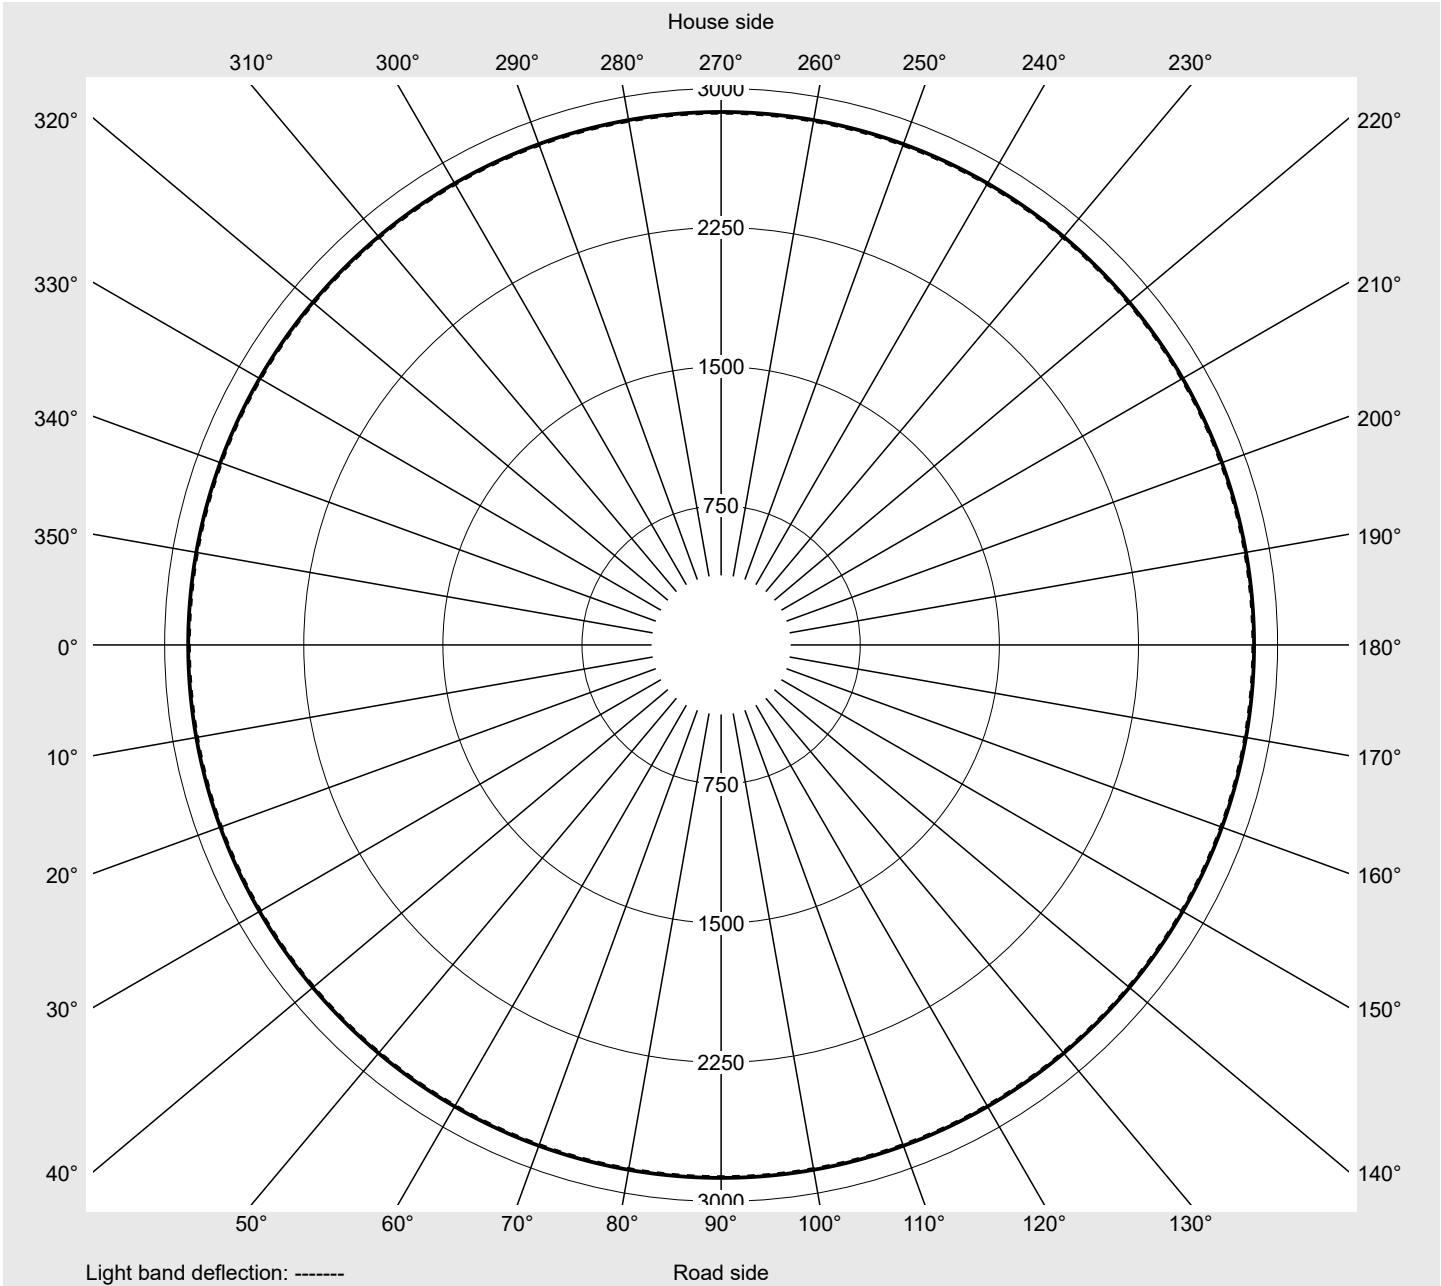

Photometric test report

Family Floodlight FL21 midi	Order number: 5XA7781F4B1A EAN: 4058352853047	LP number 59238_91
	Version mounting bracket Optic symmetric distribution RS12 Cover toughened safety glass Lamps LED 4000 K CRI ≥ 70 Controlgear ECG SITECO iQ Rated values Net luminous flux = 37160 lm Power consumption = 270.2 W Luminous efficacy = 137.5 lm/W	serial documentation 22.08.2023

Luminous intensity in cd/klm C180-0 **Imax: 2873 cd/klm**

Luminaire output ratios

Eta	100.0%
Eta 0° - 90°	100.0%
Eta 90° - 180°	0.0%

Luminous intensity class acc. to EN13201-2

Class:	G6
Imax 70°	36.4
Imax 80°	9.1
Imax 90°	0.0
Imax >90°	0.0
Imax >95°	0.0

Envelope curve in cd/klm KMK 2.5° KMK 0° siteco

Photometric test report

Family Floodlight FL21 midi	Order number: 5XA7781F4B1A EAN: 4058352853047	LP number 59238_91
---------------------------------------	--	------------------------------

Table of values for luminous intensities	Maximum luminous intensity
---	-----------------------------------

C-planes	0°	Phi-zone	Total Phi-zone
γ	Luminous intensity in cd/klm	Luminous flux in lm/klm	
0,0°	2868.8	4.3	4.3
2,5°	2873.2	34.4	38.6
5,0°	2722.5	65.0	103.7
7,5°	2292.0	82.0	185.7
10,0°	1852.6	88.2	273.9
12,5°	1427.9	84.7	358.6
15,0°	1018.5	72.3	430.9
17,5°	552.2	45.5	476.4
20,0°	453.7	42.5	518.9
22,5°	454.7	47.7	566.6
25,0°	454.2	52.6	619.2
27,5°	400.1	50.6	669.9
30,0°	317.0	43.5	713.3
32,5°	178.5	26.3	739.6
35,0°	121.9	19.2	758.8
37,5°	96.3	16.1	774.9
40,0°	86.4	15.2	790.1
42,5°	78.8	14.6	804.7
45,0°	75.0	14.5	819.2
47,5°	74.2	15.0	834.2
50,0°	76.8	16.1	850.4
52,5°	82.1	17.9	868.2
55,0°	87.5	19.7	887.9
57,5°	89.5	20.7	908.6
60,0°	83.0	19.7	928.3
62,5°	67.2	16.3	944.6
65,0°	57.1	14.2	958.8
67,5°	43.9	11.1	969.9
70,0°	36.4	9.4	979.3
72,5°	27.1	7.1	986.4
75,0°	21.2	5.6	992.0
77,5°	13.7	3.7	995.6
80,0°	9.1	2.5	998.1
82,5°	4.7	1.3	999.4
85,0°	1.8	0.5	999.9
87,5°	0.5	0.1	1000.0
90,0°	0.0	0.0	1000.0