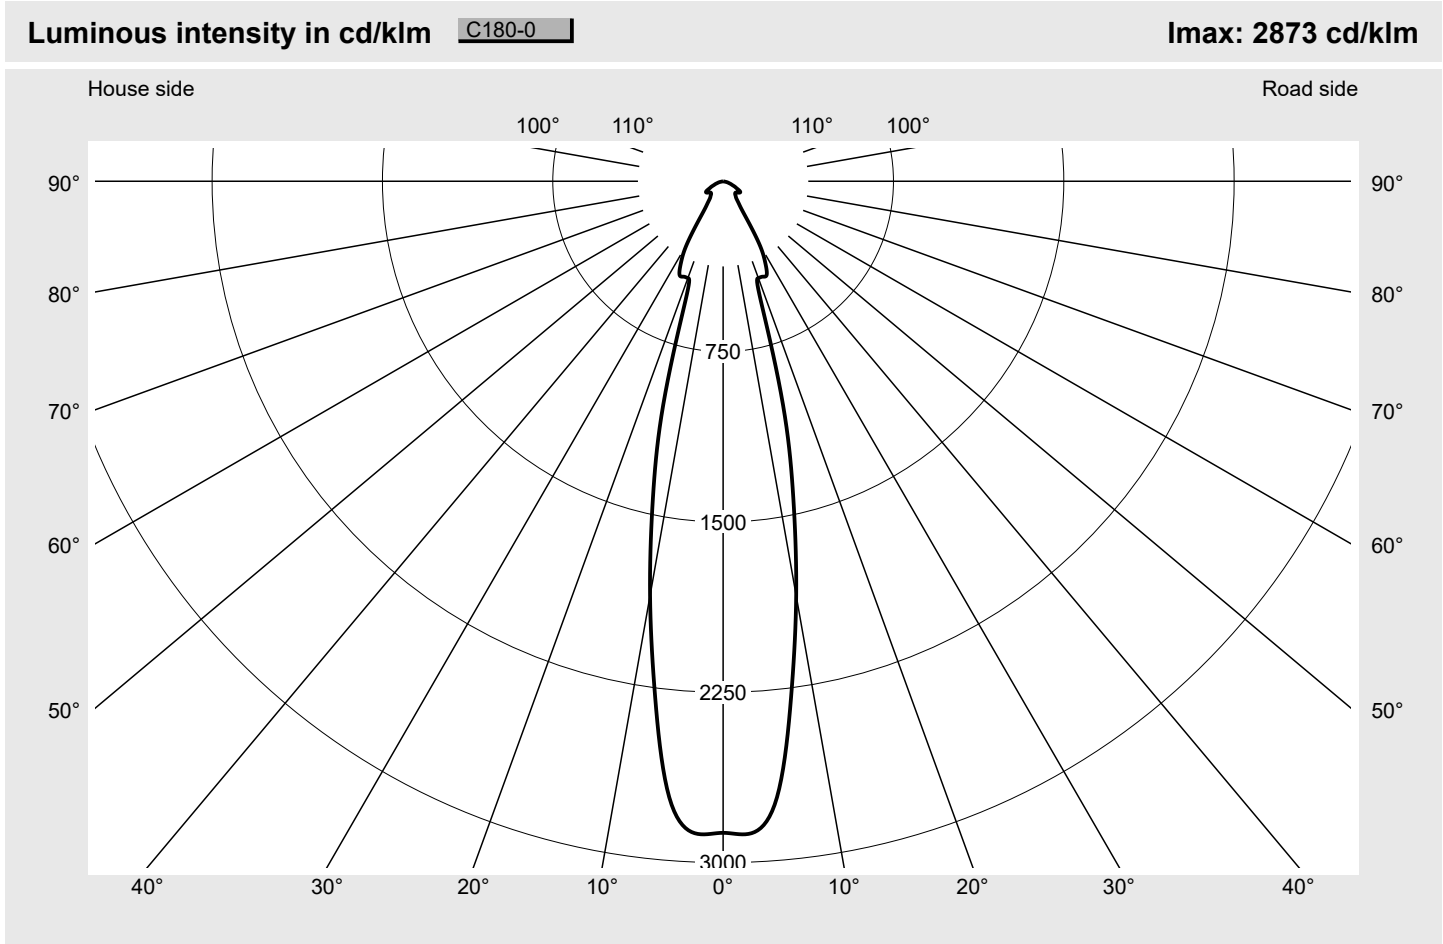

Photometric test report

Family Floodlight FL21 midi	Order number: 5XA7781F6B1A EAN: 4058352853214	LP number 59238_97
	Version mounting bracket Optic symmetric distribution RS12 Cover toughened safety glass Lamps LED 5700 K CRI ≥ 90 Controlgear ECG SITECO iQ Rated values Net luminous flux = 28520 lm Power consumption = 270.2 W Luminous efficacy = 105.6 lm/W	serial documentation 22.08.2023

Luminaire output ratios	
Eta	100.0%
Eta 0° - 90°	100.0%
Eta 90° - 180°	0.0%
Measurement conditions	
DIN EN 13032 and DIN 5032	

Luminous intensity class acc. to EN13201-2	
Class:	G6
Imax 70°	36.4
Imax 80°	9.1
Imax 90°	0.0
Imax >90°	0.0
Imax >95°	0.0

Photometric test report

Family Floodlight FL21 midi	Order number: 5XA7781F6B1A EAN: 4058352853214	LP number 59238_97
---------------------------------------	--	------------------------------

Envelope curve in cd/klm KMK 2.5° KMK 0° siteco