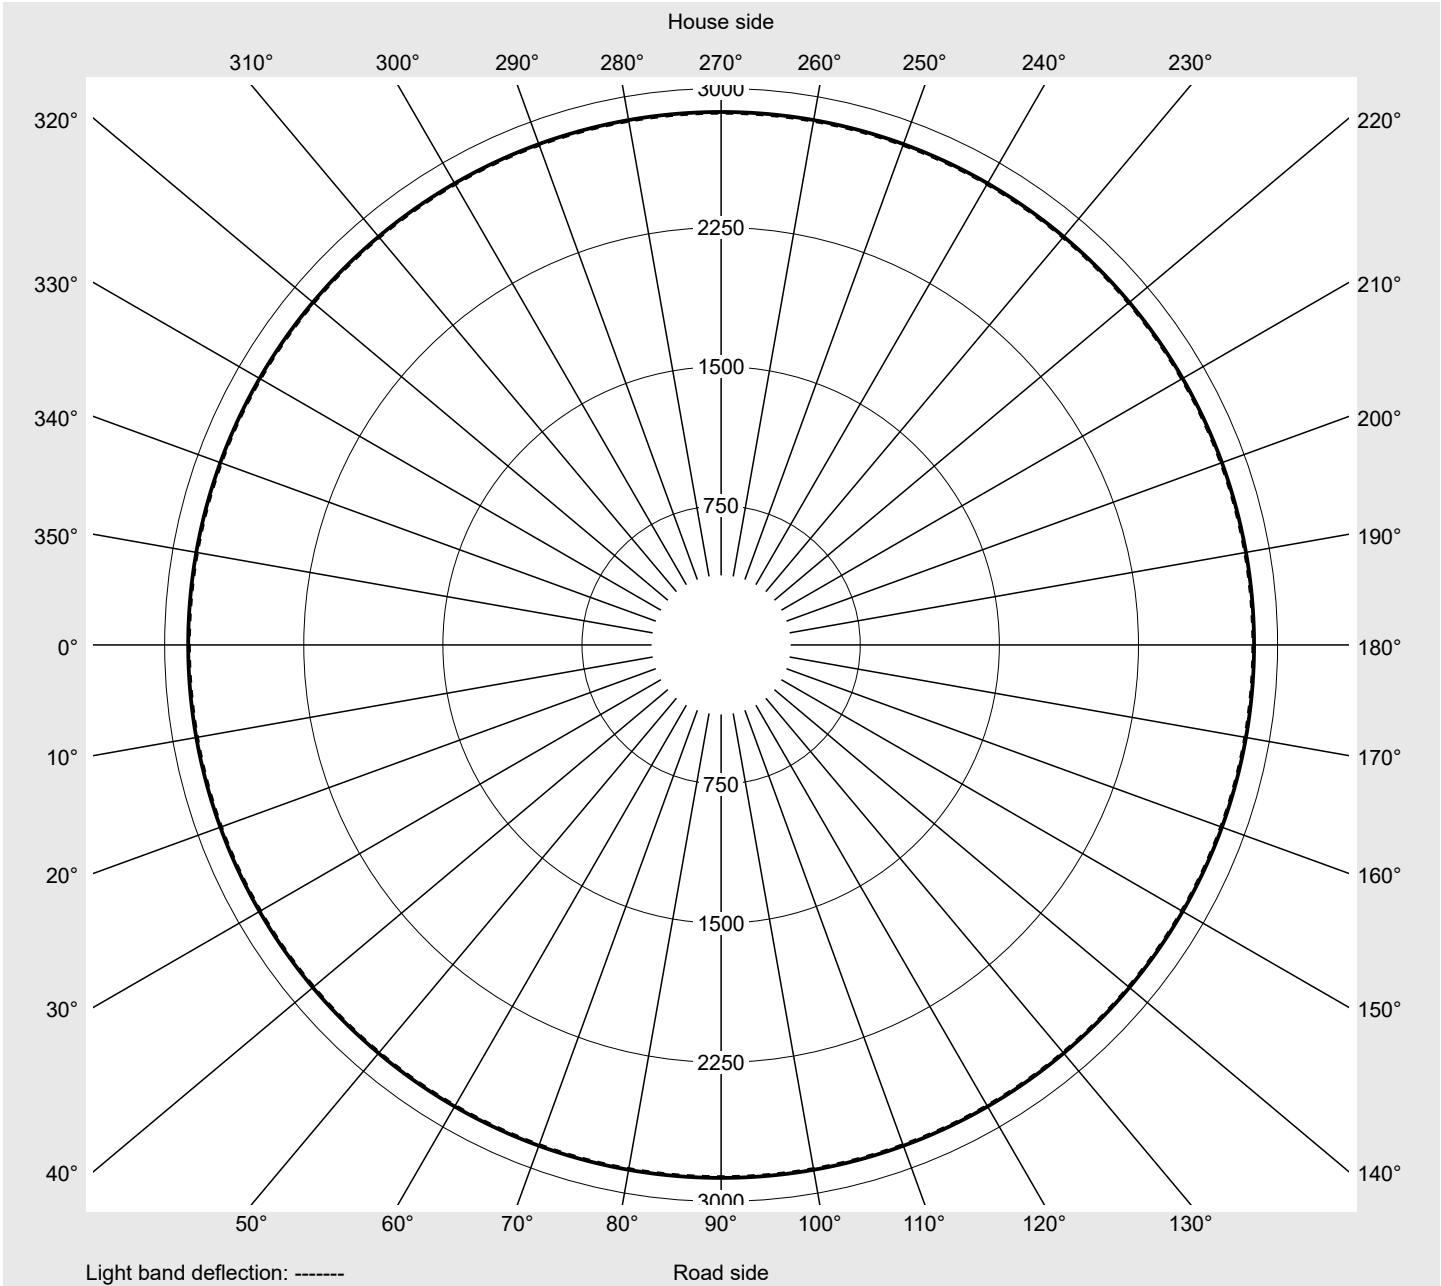

Photometric test report

Family Floodlight FL21 midi	Order number: 5XA7781F6B1A EAN: 4058352853214	LP number 59238_97
	Version mounting bracket Optic symmetric distribution RS12 Cover toughened safety glass Lamps LED 5700 K CRI ≥ 90 Controlgear ECG SITECO iQ Rated values Net luminous flux = 28520 lm Power consumption = 270.2 W Luminous efficacy = 105.6 lm/W	serial documentation 22.08.2023

Luminaire output ratios	
Eta	100.0%
Eta 0° - 90°	100.0%
Eta 90° - 180°	0.0%
Measurement conditions	
DIN EN 13032 and DIN 5032	

Luminous intensity class acc. to EN13201-2	
Class:	G6
Imax 70°	36.4
Imax 80°	9.1
Imax 90°	0.0
Imax >90°	0.0
Imax >95°	0.0

Photometric test report

Family Floodlight FL21 midi	Order number: 5XA7781F6B1A EAN: 4058352853214	LP number 59238_97
---------------------------------------	--	------------------------------

Envelope curve in cd/klm KMK 2.5° KMK 0° siteco

C-planes	0°	Phi-zone	Total Phi-zone
γ	Luminous intensity in cd/klm	Luminous flux in lm/klm	
0,0°	2868.8	4.3	4.3
2,5°	2873.2	34.4	38.6
5,0°	2722.5	65.0	103.7
7,5°	2292.0	82.0	185.7
10,0°	1852.6	88.2	273.9
12,5°	1427.9	84.7	358.6
15,0°	1018.5	72.3	430.9
17,5°	552.2	45.5	476.4
20,0°	453.7	42.5	518.9
22,5°	454.7	47.7	566.6
25,0°	454.2	52.6	619.2
27,5°	400.1	50.6	669.9
30,0°	317.0	43.5	713.3
32,5°	178.5	26.3	739.6
35,0°	121.9	19.2	758.8
37,5°	96.3	16.1	774.9
40,0°	86.4	15.2	790.1
42,5°	78.8	14.6	804.7
45,0°	75.0	14.5	819.2
47,5°	74.2	15.0	834.2
50,0°	76.8	16.1	850.4
52,5°	82.1	17.9	868.2
55,0°	87.5	19.7	887.9
57,5°	89.5	20.7	908.6
60,0°	83.0	19.7	928.3
62,5°	67.2	16.3	944.6
65,0°	57.1	14.2	958.8
67,5°	43.9	11.1	969.9
70,0°	36.4	9.4	979.3
72,5°	27.1	7.1	986.4
75,0°	21.2	5.6	992.0
77,5°	13.7	3.7	995.6
80,0°	9.1	2.5	998.1
82,5°	4.7	1.3	999.4
85,0°	1.8	0.5	999.9
87,5°	0.5	0.1	1000.0
90,0°	0.0	0.0	1000.0