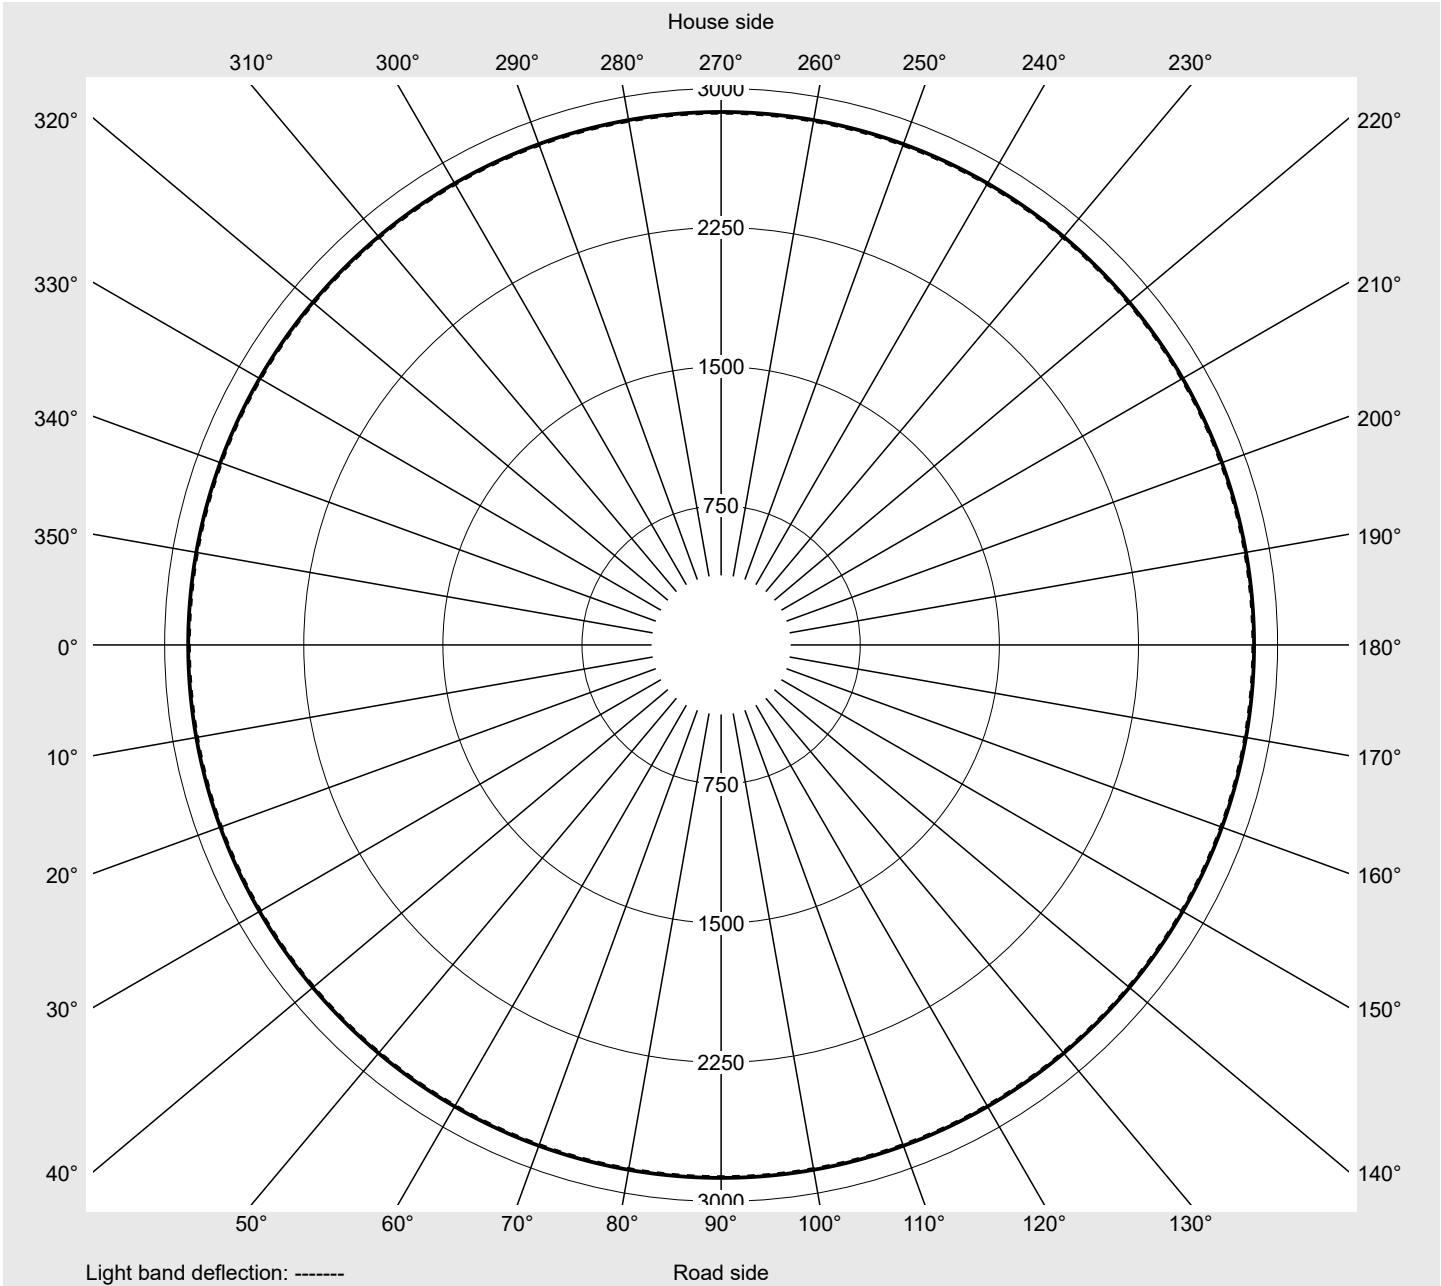

Photometric test report

Family Floodlight FL21 midi	Order number: 5XA7782E4B1A EAN: 4058352853818	LP number 59238_87

Envelope curve in cd/klm KMK 2.5° ☐ KMK 0° ☐ siteco

Photometric test report

Family Floodlight FL21 midi	Order number: 5XA7782E4B1A EAN: 4058352853818	LP number 59238_87

siteco

Table of values for luminous intensities	Maximum luminous intensity

C-planes	0°	Phi-zone	Total Phi-zone
γ	Luminous intensity in cd/klm	Luminous flux in lm/klm	
0,0°	2868.8	4.3	4.3
2,5°	2873.2	34.4	38.6
5,0°	2722.5	65.0	103.7
7,5°	2292.0	82.0	185.7
10,0°	1852.6	88.2	273.9
12,5°	1427.9	84.7	358.6
15,0°	1018.5	72.3	430.9
17,5°	552.2	45.5	476.4
20,0°	453.7	42.5	518.9
22,5°	454.7	47.7	566.6
25,0°	454.2	52.6	619.2
27,5°	400.1	50.6	669.9
30,0°	317.0	43.5	713.3
32,5°	178.5	26.3	739.6
35,0°	121.9	19.2	758.8
37,5°	96.3	16.1	774.9
40,0°	86.4	15.2	790.1
42,5°	78.8	14.6	804.7
45,0°	75.0	14.5	819.2
47,5°	74.2	15.0	834.2
50,0°	76.8	16.1	850.4
52,5°	82.1	17.9	868.2
55,0°	87.5	19.7	887.9
57,5°	89.5	20.7	908.6
60,0°	83.0	19.7	928.3
62,5°	67.2	16.3	944.6
65,0°	57.1	14.2	958.8
67,5°	43.9	11.1	969.9
70,0°	36.4	9.4	979.3
72,5°	27.1	7.1	986.4
75,0°	21.2	5.6	992.0
77,5°	13.7	3.7	995.6
80,0°	9.1	2.5	998.1
82,5°	4.7	1.3	999.4
85,0°	1.8	0.5	999.9
87,5°	0.5	0.1	1000.0
90,0°	0.0	0.0	1000.0