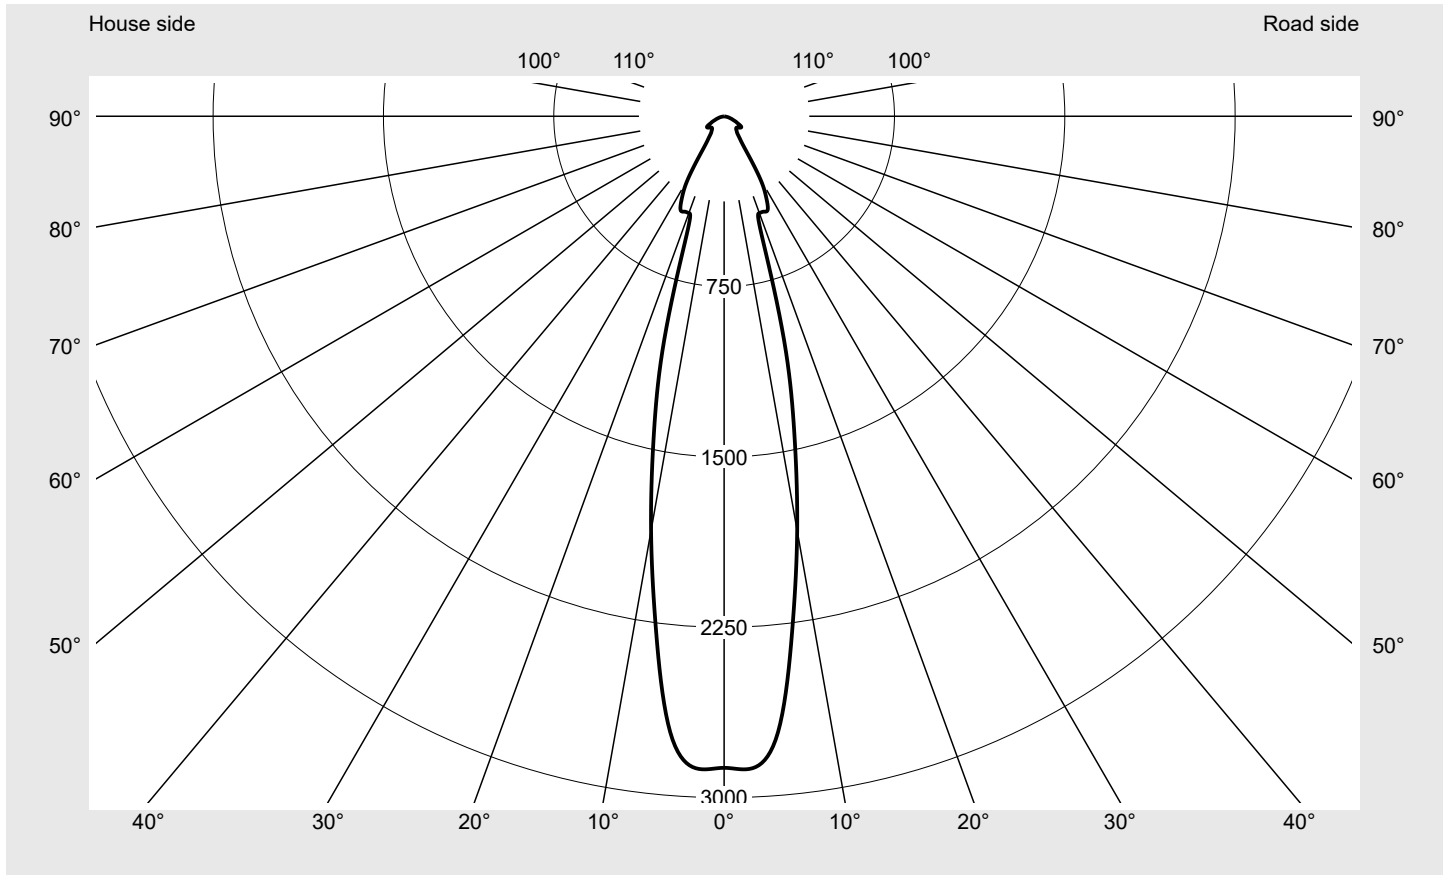

Photometric test report

Family
Floodlight FL21 midi

Order number: 5XA7782E4B1A
EAN: 4058352853818

LP number
59238_87

Version	mounting bracket
Optic	symmetric distribution RS12
Cover	toughened safety glass
Lamps	LED 4000 K CRI ≥ 70
Controlgear	ECG SITECO iQ
Rated values	Net luminous flux = 27880 lm Power consumption = 208.1 W Luminous efficacy = 134 lm/W

serial
documentation
22.08.2023

siteco

Luminous intensity in cd/klm

C180-0

Imax: 2873 cd/klm

Luminaire output ratios

Eta	100.0%
Eta 0° - 90°	100.0%
Eta 90° - 180°	0.0%

Luminous intensity class acc. to EN13201-2

Class:	G6
Imax 70°	36.4
Imax 80°	9.1
Imax 90°	0.0
Imax >90°	0.0
Imax >95°	0.0

Measurement conditions

DIN EN 13032 and DIN 5032

Photometric test report

Family Floodlight FL21 midi	Order number: 5XA7782E4B1A EAN: 4058352853818	LP number 59238_87
--	--	-------------------------------------