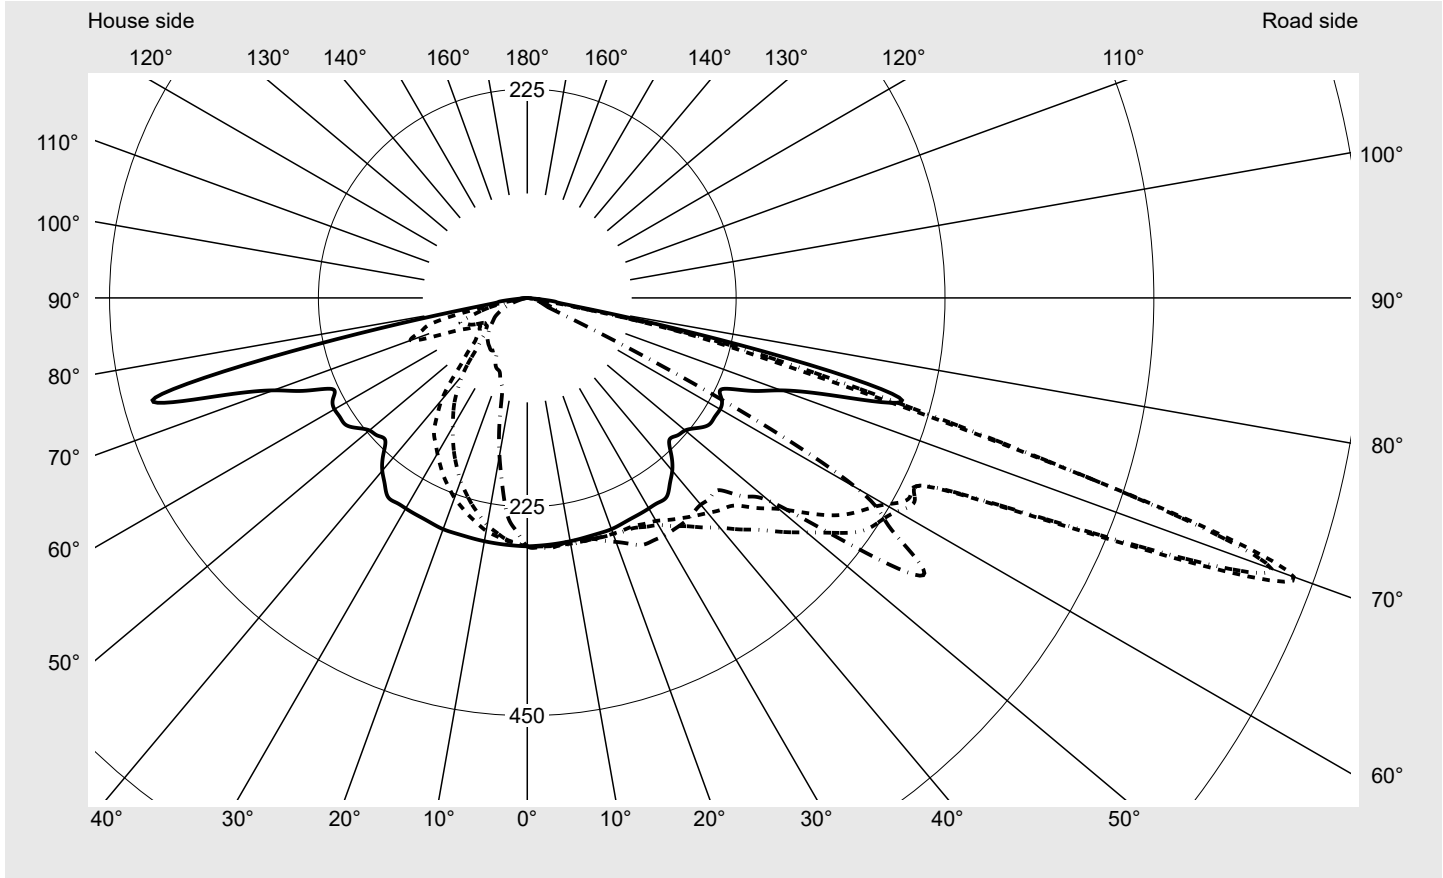

Photometric test report

Family Streetlight 21 micro LED	Order number: 5XE1U33R08DB EAN: 4069025148865	LP number 59536_186
	Version post-top or side-entry mounting, Smart Interface down Optic asymmetric, extremely wide distribution (P0.8a) Cover toughened safety glass Lamps LED 3000 K CRI ≥ 70 Controlgear EVG-Smart Interface Rated values Net luminous flux = 5040 lm Power consumption = 39.1 W Luminous efficacy = 128.9 lm/W	serial documentation 18.01.2024

Luminous intensity in cd/klm C180-0 C195-15 C200-20 C270-90 **Imax: 879 cd/klm**

Luminaire output ratios

Eta	100.0%
Eta 0° - 90°	100.0%
Eta 90° - 180°	0.0%

Luminous intensity class acc. to EN13201-2

Class:	G3
Imax 70°	878.7
Imax 80°	57.3
Imax 90°	0.0
Imax >90°	0.0
Imax >95°	0.0

Measurement conditions

DIN EN 13032 and DIN 5032

Photometric test report

Family Streetlight 21 micro LED	Order number: 5XE1U33R08DB EAN: 4069025148865	LP number 59536_186
---	--	-------------------------------

Envelope curve in cd/klm **KMK 70°** **KMK 67.5°** **KMK 65°** **KMK 62.5°** **siteco**

Photometric test report

Family Streetlight 21 micro LED	Order number: 5XE1U33R08DB EAN: 4069025148865	LP number 59536_186
Table of values for luminous intensities		Maximum luminous intensity