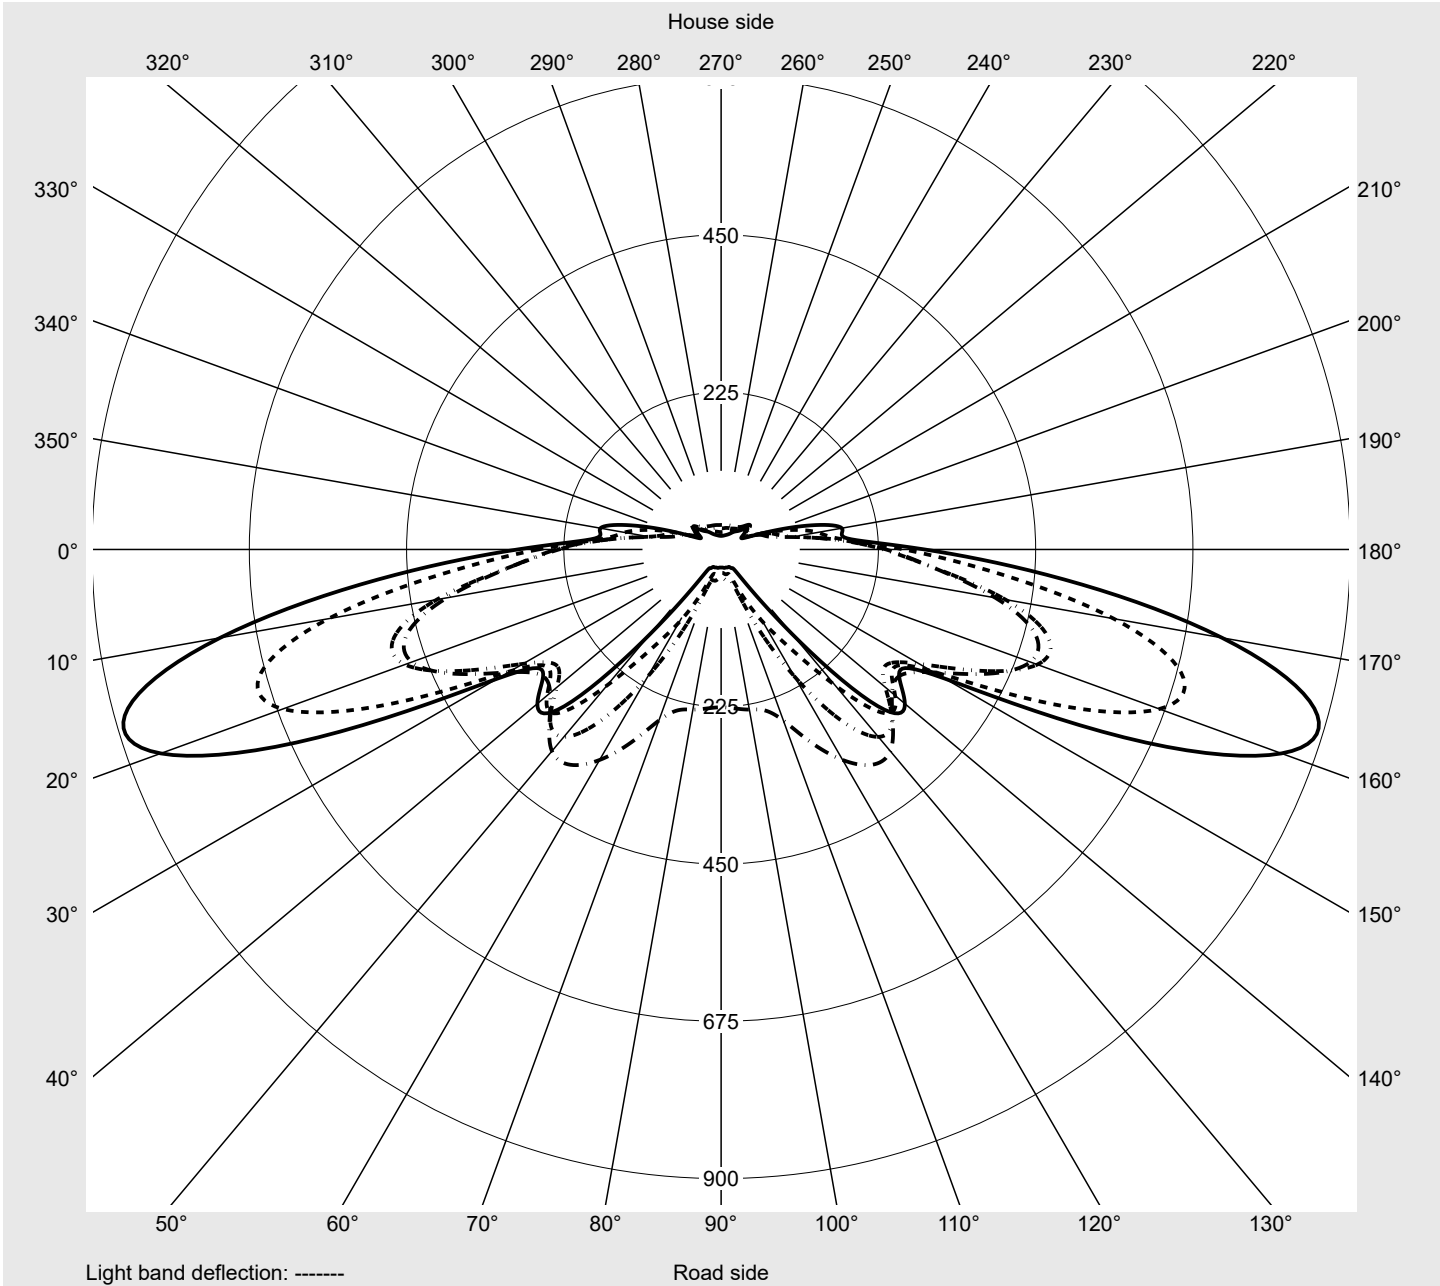

Photometric test report

Family Streetlight 21 micro LED	Order number: 5XE1U33R08DB EAN: 4069025148865	LP number 59536_186
	Version post-top or side-entry mounting, Smart Interface down Optic asymmetric, extremely wide distribution (P0.8a) Cover toughened safety glass Lamps LED 3000 K CRI ≥ 70 Controlgear EVG-Smart Interface Rated values Net luminous flux = 5040 lm Power consumption = 39.1 W Luminous efficacy = 128.9 lm/W	serial documentation 18.01.2024

Luminous intensity in cd/klm C180-0 C195-15 C200-20 C270-90 **Imax: 879 cd/klm**

Luminaire output ratios

Eta	100.0%
Eta 0° - 90°	100.0%
Eta 90° - 180°	0.0%

Luminous intensity class acc. to EN13201-2

Class:	G3
Imax 70°	878.7
Imax 80°	57.3
Imax 90°	0.0
Imax >90°	0.0
Imax >95°	0.0

Measurement conditions

DIN EN 13032 and DIN 5032

Photometric test report

Family Streetlight 21 micro LED	Order number: 5XE1U33R08DB EAN: 4069025148865	LP number 59536_186
---	--	-------------------------------

Envelope curve in cd/klm **KMK 70°** **KMK 67.5°** **KMK 65°** **KMK 62.5°** **siteco**

Photometric test report

Family Streetlight 21 micro LED	Order number: 5XE1U33R08DB EAN: 4069025148865	LP number 59536_186
Table of values for luminous intensities		Maximum luminous intensity