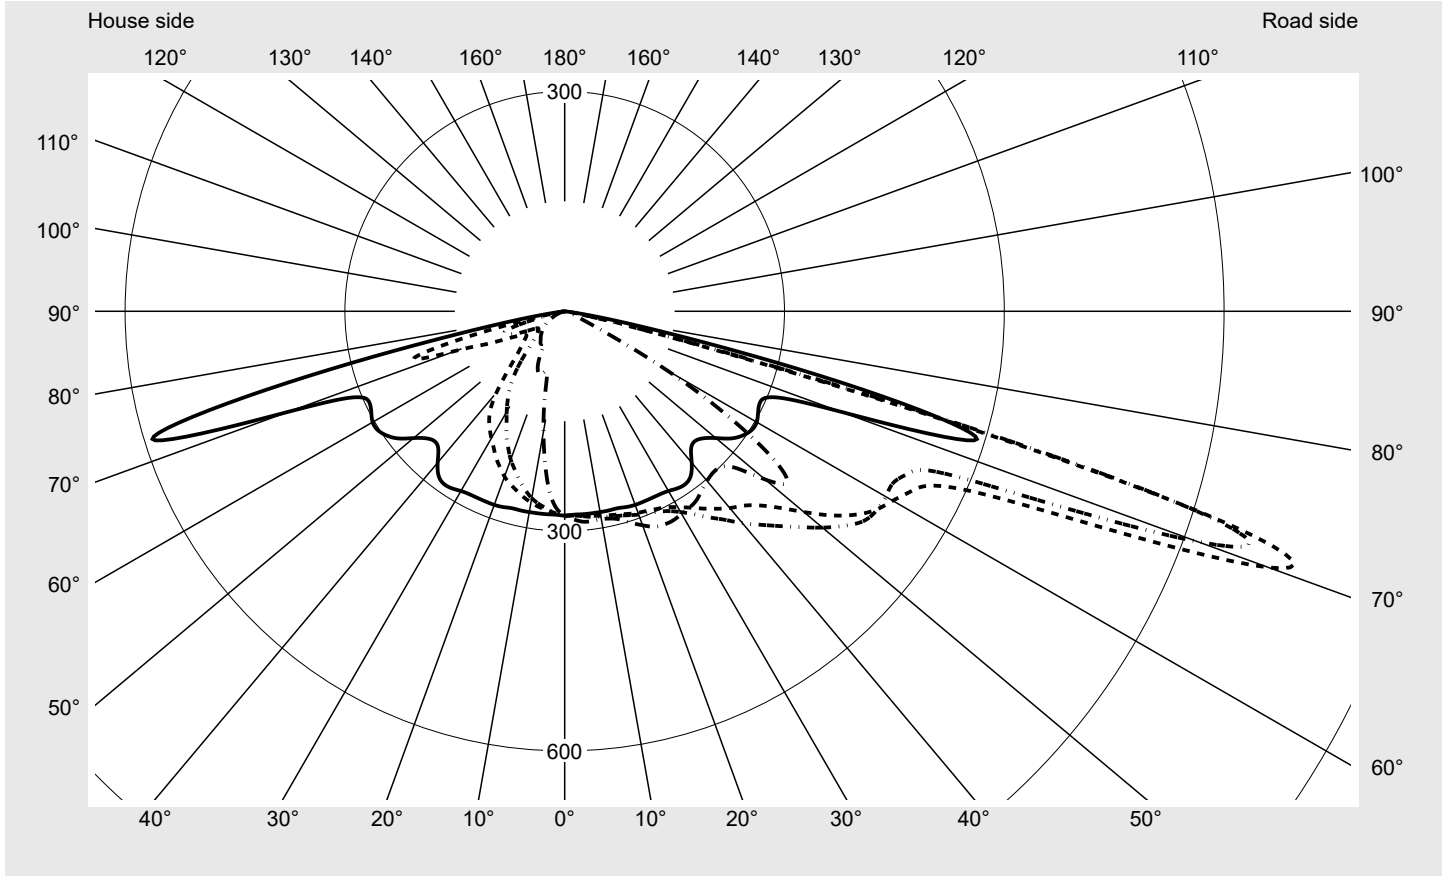

Photometric test report

Family Streetlight 21 mini LED	Order number: 5XE2R31G08HB EAN: 4069025149282	LP number 59535_318
	Version post-top or side-entry mounting Optic asymmetric, extremely wide distribution (P0.8a), Back Light Control (BLC) Cover toughened safety glass Lamps LED 3000 K CRI ≥ 70 Controlgear ECG SITECO iQ Rated values Net luminous flux = 8210 lm Power consumption = 70.9 W Luminous efficacy = 115.8 lm/W	serial documentation 18.01.2024

Luminous intensity in cd/klm C180-0 C195-15 C200-20 C270-90 **Imax: 1022 cd/klm**

Luminaire output ratios

Eta	100.0%
Eta 0° - 90°	100.0%
Eta 90° - 180°	0.0%

Luminous intensity class acc. to EN13201-2

Class:	G3
Imax 70°	1022.3
Imax 80°	56.2
Imax 90°	0.0
Imax >90°	0.0
Imax >95°	0.0

Measurement conditions
DIN EN 13032 and DIN 5032

Photometric test report

Family Streetlight 21 mini LED	Order number: 5XE2R31G08HB EAN: 4069025149282	LP number 59535_318
--	--	-------------------------------

Envelope curve in cd/klm **KMK 70°** **KMK 67.5°** **KMK 65°** **KMK 62.5°** **siteco**

Photometric test report

Family Streetlight 21 mini LED	Order number: 5XE2R31G08HB EAN: 4069025149282	LP number 59535_318
Table of values for luminous intensities		Maximum luminous intensity
		siteco