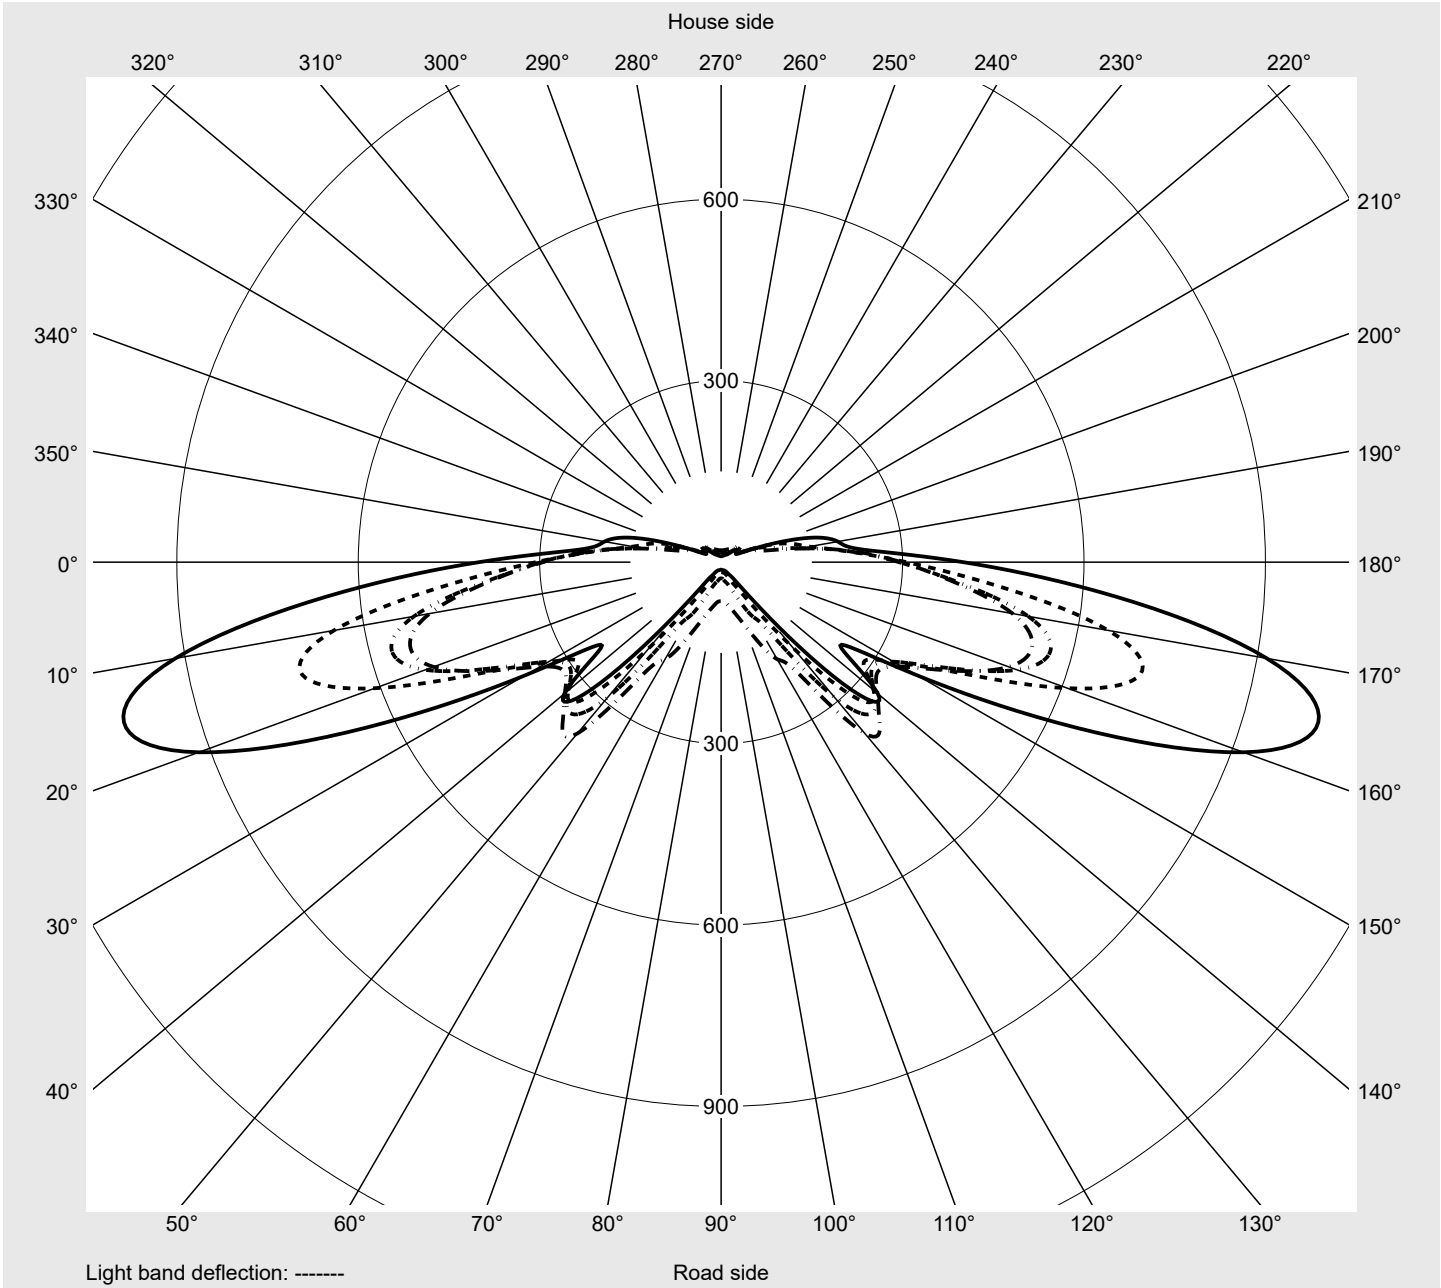

Photometric test report

Family Streetlight 21 mini LED	Order number: 5XE2R31G08HB EAN: 4069025149282	LP number 59535_318
	Version post-top or side-entry mounting Optic asymmetric, extremely wide distribution (P0.8a), Back Light Control (BLC) Cover toughened safety glass Lamps LED 3000 K CRI ≥ 70 Controlgear ECG SITECO iQ Rated values Net luminous flux = 8210 lm Power consumption = 70.9 W Luminous efficacy = 115.8 lm/W	serial documentation 18.01.2024

Luminous intensity in cd/klm C180-0 C195-15 C200-20 C270-90 **Imax: 1022 cd/klm**

Luminaire output ratios

Eta	100.0%
Eta 0° - 90°	100.0%
Eta 90° - 180°	0.0%

Luminous intensity class acc. to EN13201-2

Class:	G3
Imax 70°	1022.3
Imax 80°	56.2
Imax 90°	0.0
Imax >90°	0.0
Imax >95°	0.0

Measurement conditions
DIN EN 13032 and DIN 5032

Photometric test report

Family Streetlight 21 mini LED	Order number: 5XE2R31G08HB EAN: 4069025149282	LP number 59535_318
--	--	-------------------------------

Envelope curve in cd/klm **KMK 70°** **KMK 67.5°** **KMK 65°** **KMK 62.5°** **siteco**

Photometric test report

Family Streetlight 21 mini LED	Order number: 5XE2R31G08HB EAN: 4069025149282	LP number 59535_318
Table of values for luminous intensities		Maximum luminous intensity
		siteco