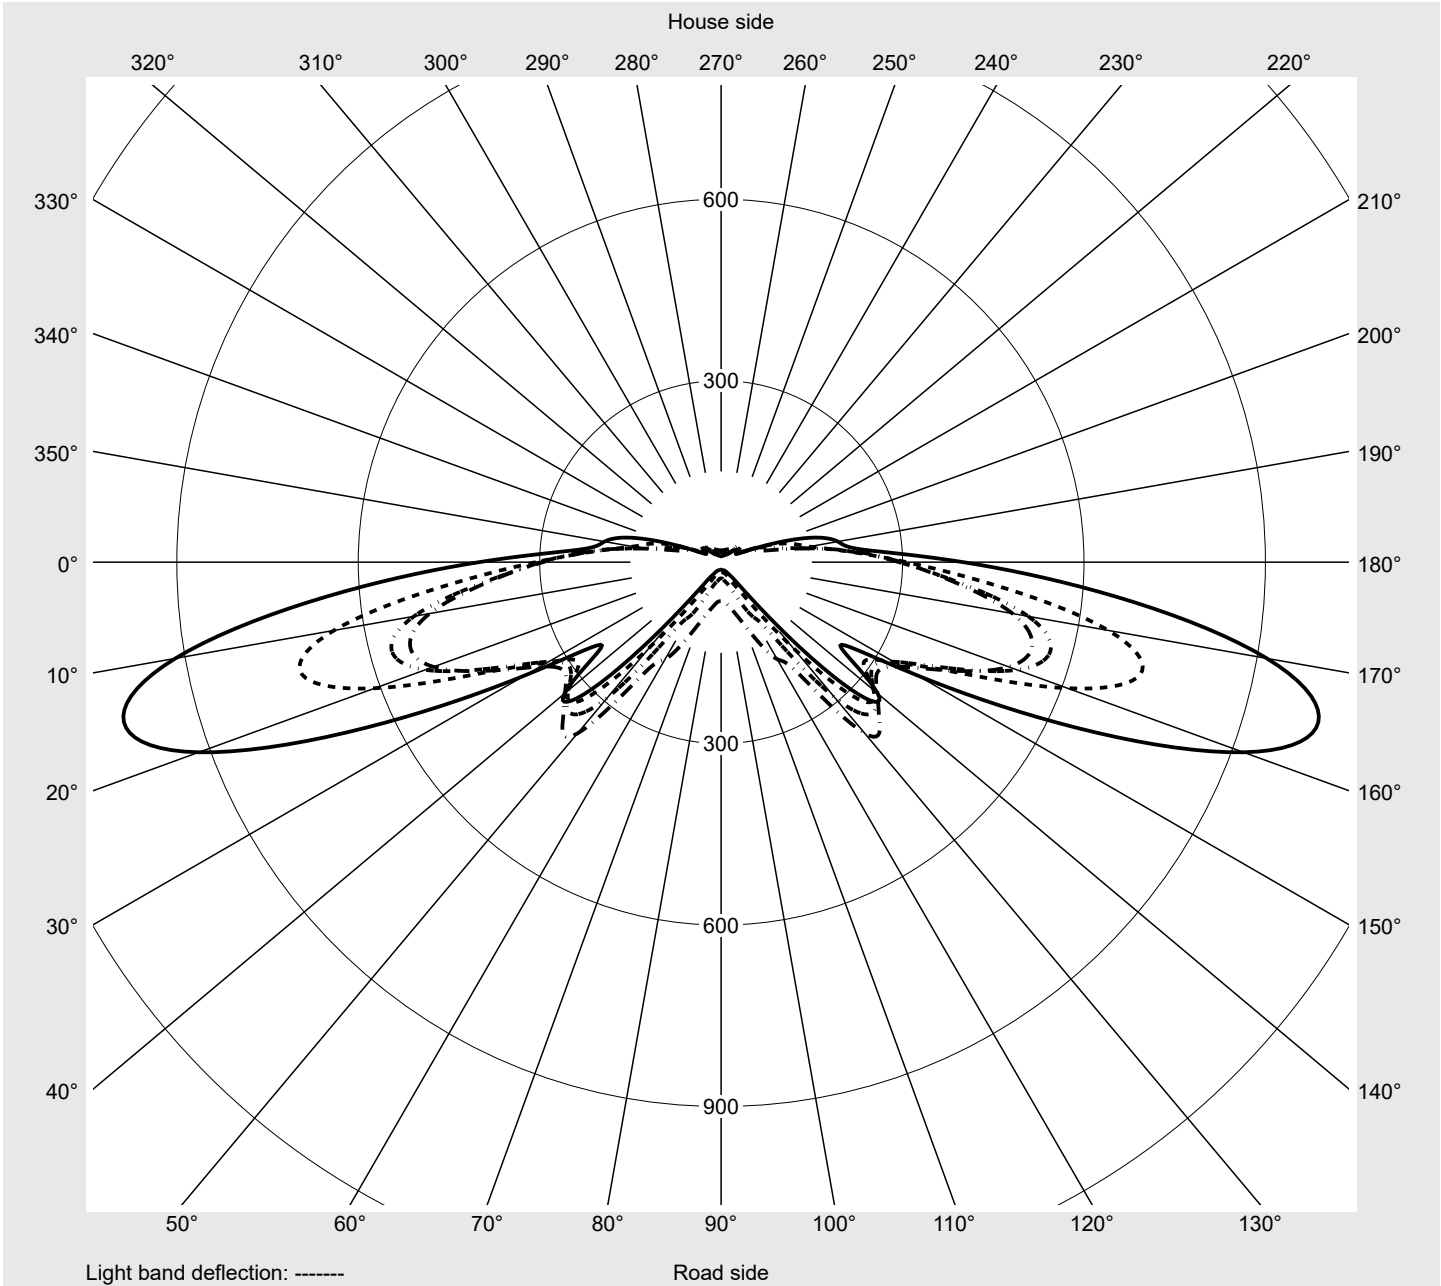

Photometric test report

Family Streetlight 21 mini LED	Order number: 5XE2R31U08HB EAN: 4069025149350	LP number 59535_37
	Version post-top or side-entry mounting, Smart Interface down Optic asymmetric, extremely wide distribution (P0.8a), Back Light Control (BLC) Cover toughened safety glass Lamps LED 3000 K CRI ≥ 70 Controlgear EVG SITECO iQ - Smart Interface Rated values Net luminous flux = 8460 lm Power consumption = 71.0 W Luminous efficacy = 119.2 lm/W	serial documentation 18.01.2024

Luminous intensity in cd/klm C180-0 C195-15 C200-20 C270-90 **Imax: 1022 cd/klm**

Luminaire output ratios

Eta	100.0%
Eta 0° - 90°	100.0%
Eta 90° - 180°	0.0%

Luminous intensity class acc. to EN13201-2

Class:	G3
Imax 70°	1022.3
Imax 80°	56.2
Imax 90°	0.0
Imax >90°	0.0
Imax >95°	0.0

Measurement conditions

DIN EN 13032 and DIN 5032

Photometric test report

Family Streetlight 21 mini LED	Order number: 5XE2R31U08HB EAN: 4069025149350	LP number 59535_37
--	--	------------------------------

Envelope curve in cd/klm **KMK 70°** **KMK 67.5°** **KMK 65°** **KMK 62.5°** **siteco**

Photometric test report

Family Streetlight 21 mini LED	Order number: 5XE2R31U08HB EAN: 4069025149350	LP number 59535_37
---	--	-------------------------------------