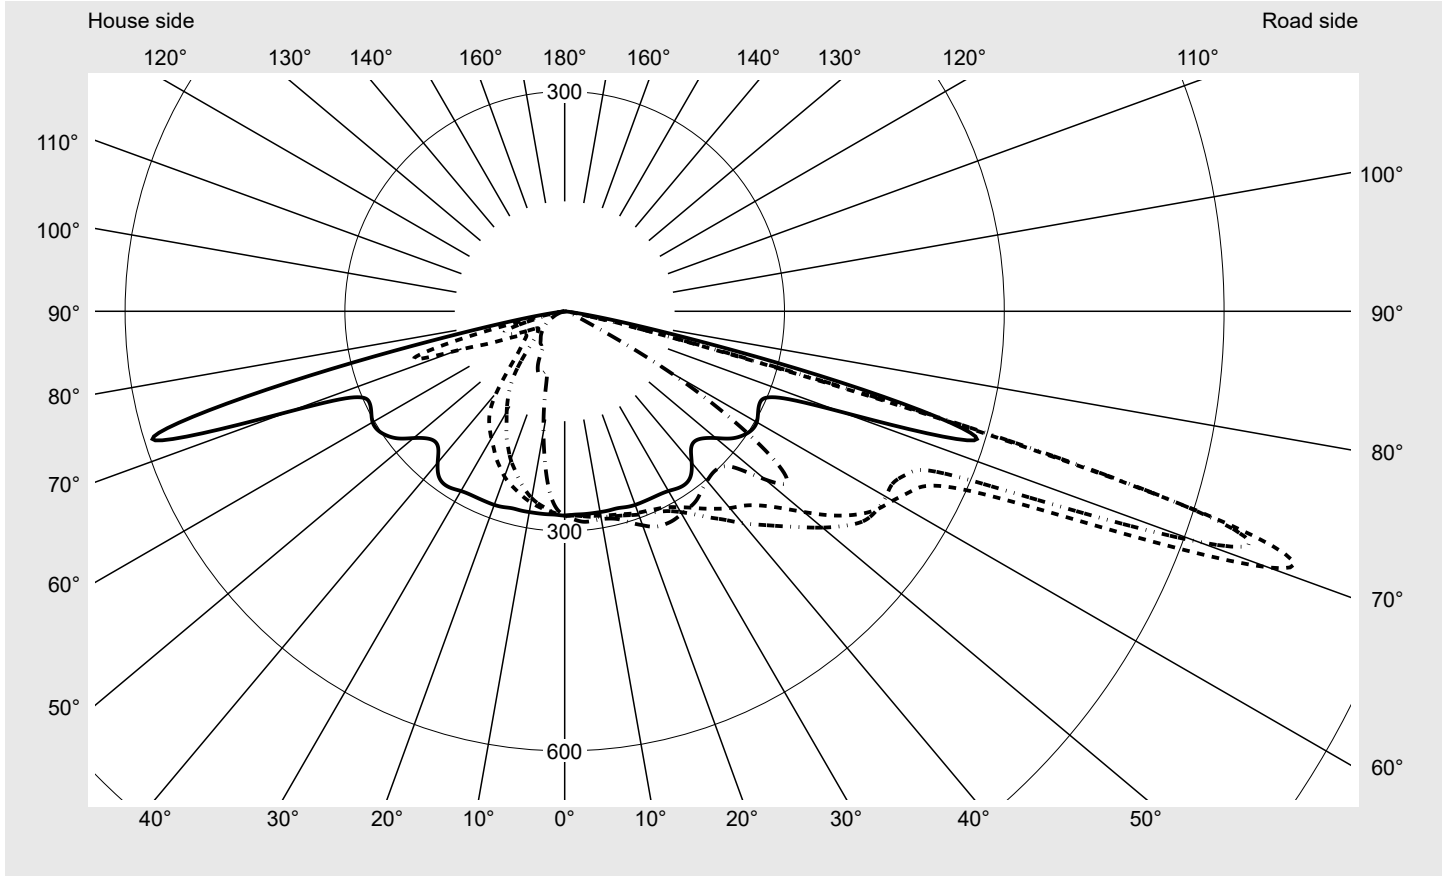

Photometric test report

Family Streetlight 21 mini LED	Order number: 5XE2R31U08HB EAN: 4069025149350	LP number 59535_37
	Version post-top or side-entry mounting, Smart Interface down Optic asymmetric, extremely wide distribution (P0.8a), Back Light Control (BLC) Cover toughened safety glass Lamps LED 3000 K CRI ≥ 70 Controlgear EVG SITECO iQ - Smart Interface Rated values Net luminous flux = 8460 lm Power consumption = 71.0 W Luminous efficacy = 119.2 lm/W	serial documentation 18.01.2024

Luminous intensity in cd/klm C180-0 C195-15 C200-20 C270-90 **Imax: 1022 cd/klm**

Luminaire output ratios

Eta	100.0%
Eta 0° - 90°	100.0%
Eta 90° - 180°	0.0%

Luminous intensity class acc. to EN13201-2

Class:	G3
Imax 70°	1022.3
Imax 80°	56.2
Imax 90°	0.0
Imax >90°	0.0
Imax >95°	0.0

Measurement conditions

DIN EN 13032 and DIN 5032

Photometric test report

Family Streetlight 21 mini LED	Order number: 5XE2R31U08HB EAN: 4069025149350	LP number 59535_37
--	--	------------------------------

Envelope curve in cd/klm **KMK 70°** **KMK 67.5°** **KMK 65°** **KMK 62.5°** **siteco**

Photometric test report

Family Streetlight 21 mini LED	Order number: 5XE2R31U08HB EAN: 4069025149350	LP number 59535_37
---	--	-------------------------------------