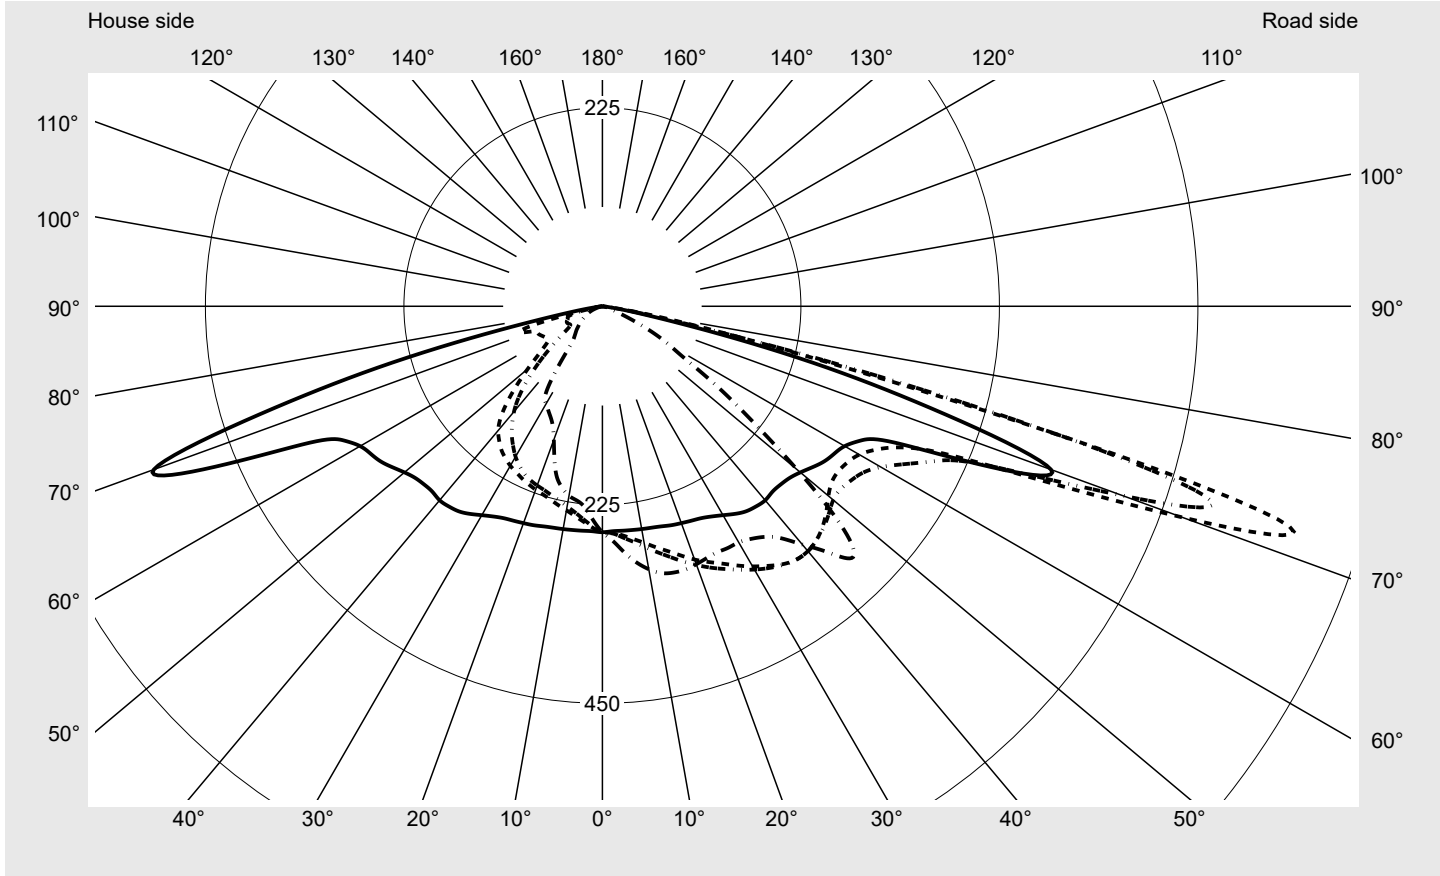

Photometric test report

Family Streetlight 21 mini LED	Order number: 5XE2R31U08JB EAN: 4069025149367	LP number 59538_4
	Version post-top or side-entry mounting, Smart Interface down Optic asymmetric, extremely wide distribution (P0.8a G), Back Light Control (BLC) Cover toughened safety glass Lamps LED 3000 K CRI ≥ 70 Controlgear EVG SITECO iQ - Smart Interface Rated values Net luminous flux = 9740 lm Power consumption = 72.5 W Luminous efficacy = 134.3 lm/W	serial documentation 18.01.2024

Luminous intensity in cd/klm C180-0 C200-20 C205-25 C270-90 **Imax: 802 cd/klm**

Luminaire output ratios	
Eta	100.0%
Eta 0° - 90°	100.0%
Eta 90° - 180°	0.0%
Measurement conditions	
DIN EN 13032 and DIN 5032	

Luminous intensity class acc. to EN13201-2	
Class:	G3
Imax 70°	699.8
Imax 80°	48.9
Imax 90°	0.0
Imax >90°	0.0
Imax >95°	0.0

Photometric test report

Family Streetlight 21 mini LED	Order number: 5XE2R31U08JB EAN: 4069025149367	LP number 59538_4
--	--	-----------------------------

Envelope curve in cd/klm **KMK 72.5°** **KMK 70°** **KMK 67.5°** **KMK 65°** **siteco**

Photometric test report

Family Streetlight 21 mini LED	Order number: 5XE2R31U08JB EAN: 4069025149367	LP number 59538_4
---	--	------------------------------------