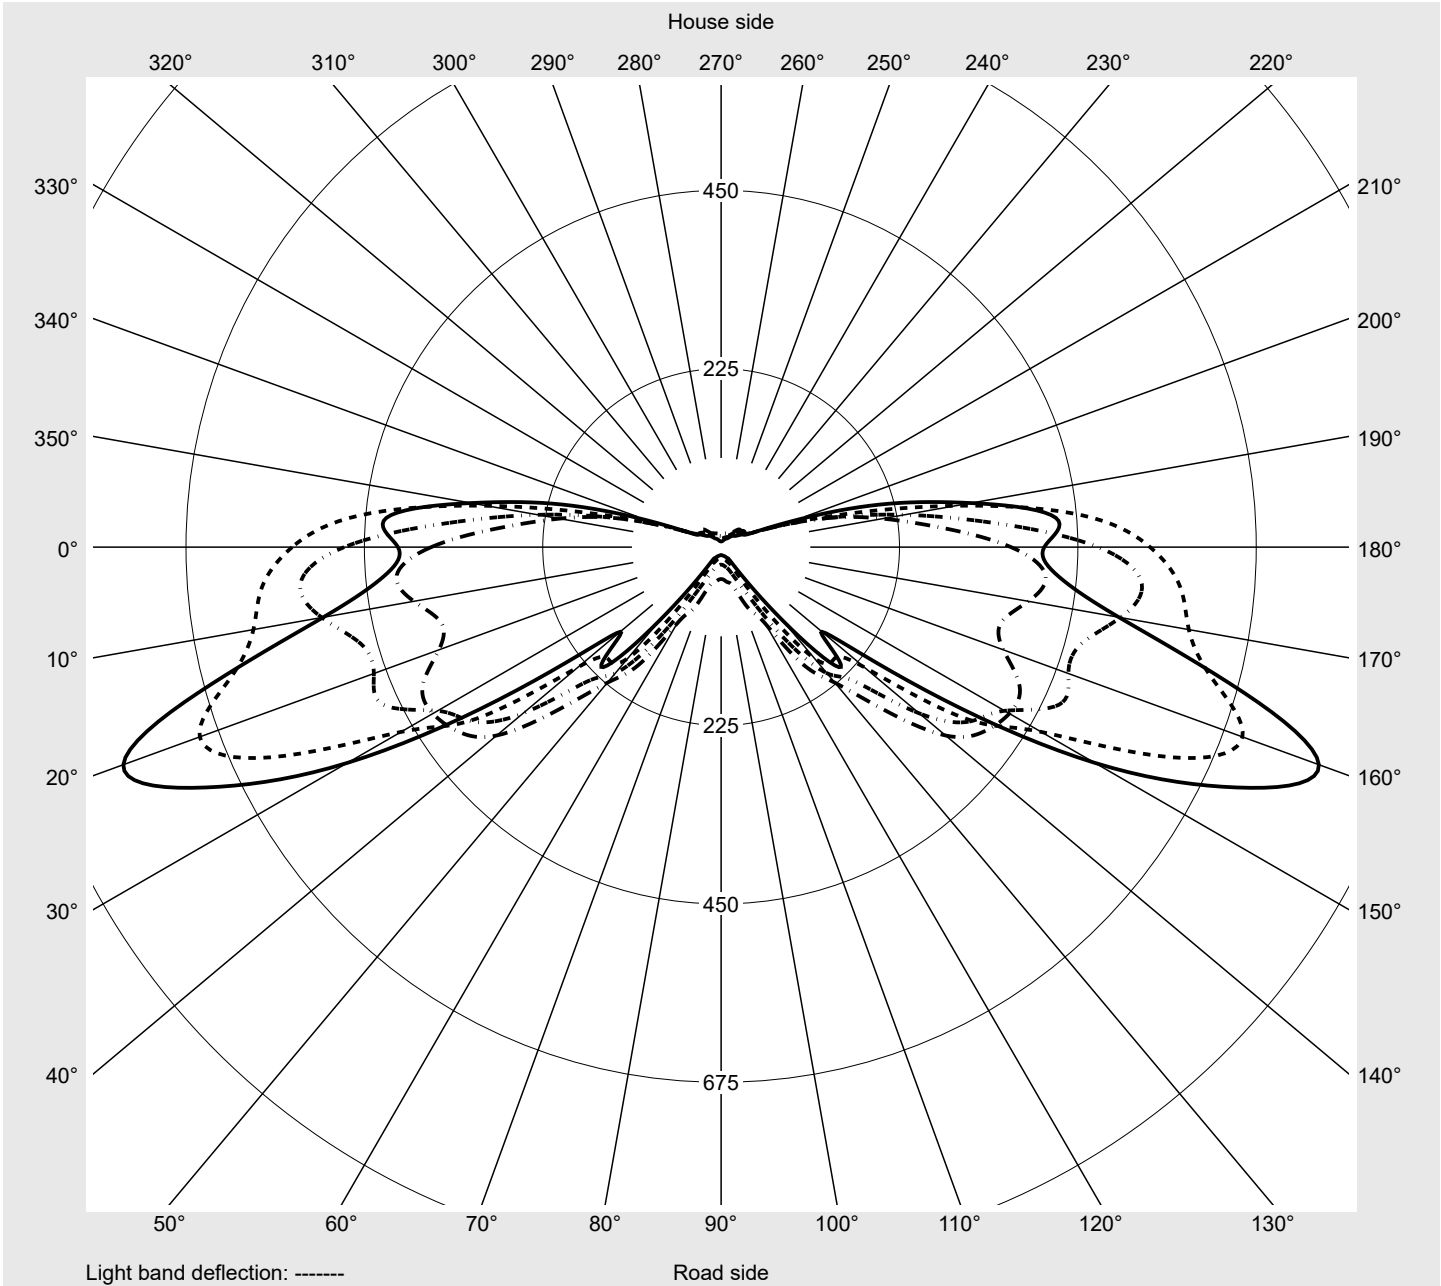

Photometric test report

Family Streetlight 21 mini LED	Order number: 5XE2R31U08JB EAN: 4069025149367	LP number 59538_4
	Version post-top or side-entry mounting, Smart Interface down Optic asymmetric, extremely wide distribution (P0.8a G), Back Light Control (BLC) Cover toughened safety glass Lamps LED 3000 K CRI ≥ 70 Controlgear EVG SITECO iQ - Smart Interface Rated values Net luminous flux = 9740 lm Power consumption = 72.5 W Luminous efficacy = 134.3 lm/W	serial documentation 18.01.2024

Luminous intensity in cd/klm C180-0 C200-20 C205-25 C270-90 **Imax: 802 cd/klm**

Luminaire output ratios	
Eta	100.0%
Eta 0° - 90°	100.0%
Eta 90° - 180°	0.0%
Measurement conditions	
DIN EN 13032 and DIN 5032	

Luminous intensity class acc. to EN13201-2	
Class:	G3
Imax 70°	699.8
Imax 80°	48.9
Imax 90°	0.0
Imax >90°	0.0
Imax >95°	0.0

Photometric test report

Family Streetlight 21 mini LED	Order number: 5XE2R31U08JB EAN: 4069025149367	LP number 59538_4
--	--	-----------------------------

Envelope curve in cd/klm **KMK 72.5°** **KMK 70°** **KMK 67.5°** **KMK 65°** **siteco**

Photometric test report

Family Streetlight 21 mini LED	Order number: 5XE2R31U08JB EAN: 4069025149367	LP number 59538_4
---	--	------------------------------------