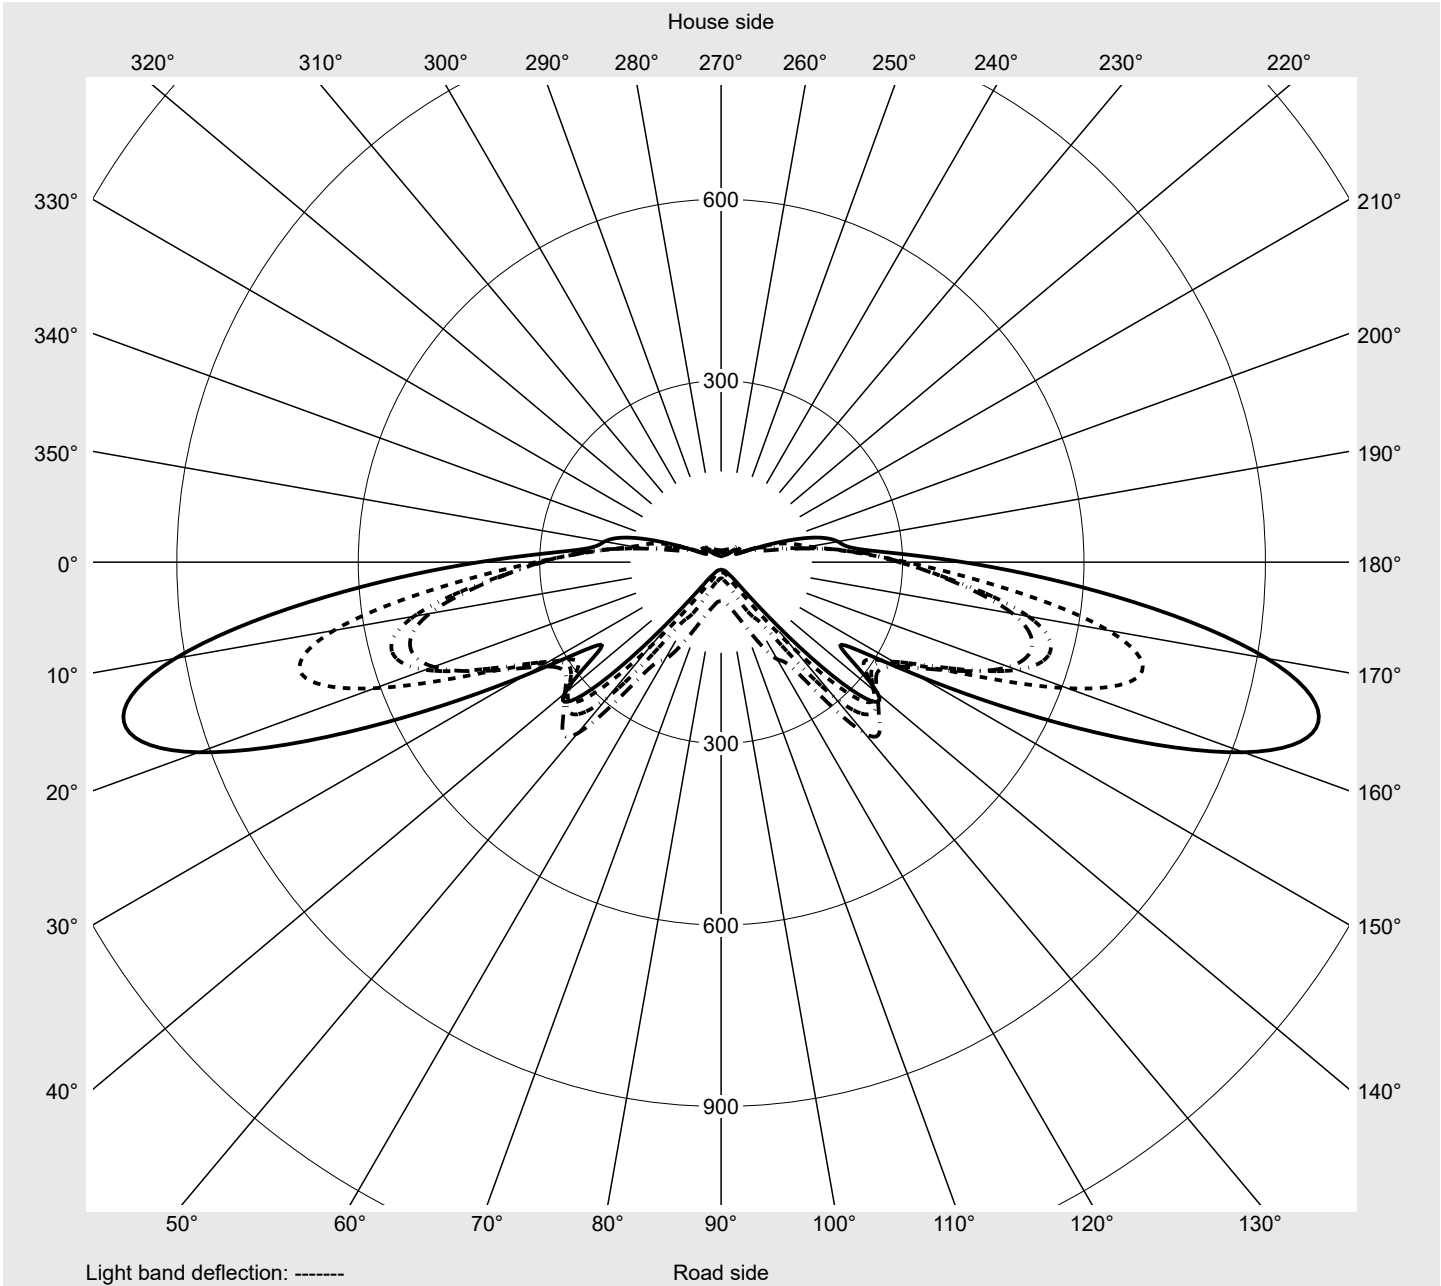

Photometric test report

Family Streetlight 21 mini LED	Order number: 5XE2R31V08GB EAN: 4069025149381	LP number 59535_46
	Version post-top or side-entry mounting, Smart Interface up Optic asymmetric, extremely wide distribution (P0.8a), Back Light Control (BLC) Cover toughened safety glass Lamps LED 3000 K CRI ≥ 70 Controlgear EVG SITECO iQ - Smart Interface Rated values Net luminous flux = 5200 lm Power consumption = 39.8 W Luminous efficacy = 130.7 lm/W	serial documentation 18.01.2024

Luminous intensity in cd/klm C180-0 C195-15 C200-20 C270-90 **Imax: 1022 cd/klm**

Luminaire output ratios

Eta	100.0%
Eta 0° - 90°	100.0%
Eta 90° - 180°	0.0%

Luminous intensity class acc. to EN13201-2

Class:	G3
Imax 70°	1022.3
Imax 80°	56.2
Imax 90°	0.0
Imax >90°	0.0
Imax >95°	0.0

Measurement conditions

DIN EN 13032 and DIN 5032

Photometric test report

Family Streetlight 21 mini LED	Order number: 5XE2R31V08GB EAN: 4069025149381	LP number 59535_46
--	--	------------------------------

Envelope curve in cd/klm **KMK 70°** **KMK 67.5°** **KMK 65°** **KMK 62.5°** **siteco**

Photometric test report

Family Streetlight 21 mini LED	Order number: 5XE2R31V08GB EAN: 4069025149381	LP number 59535_46
---	--	-------------------------------------