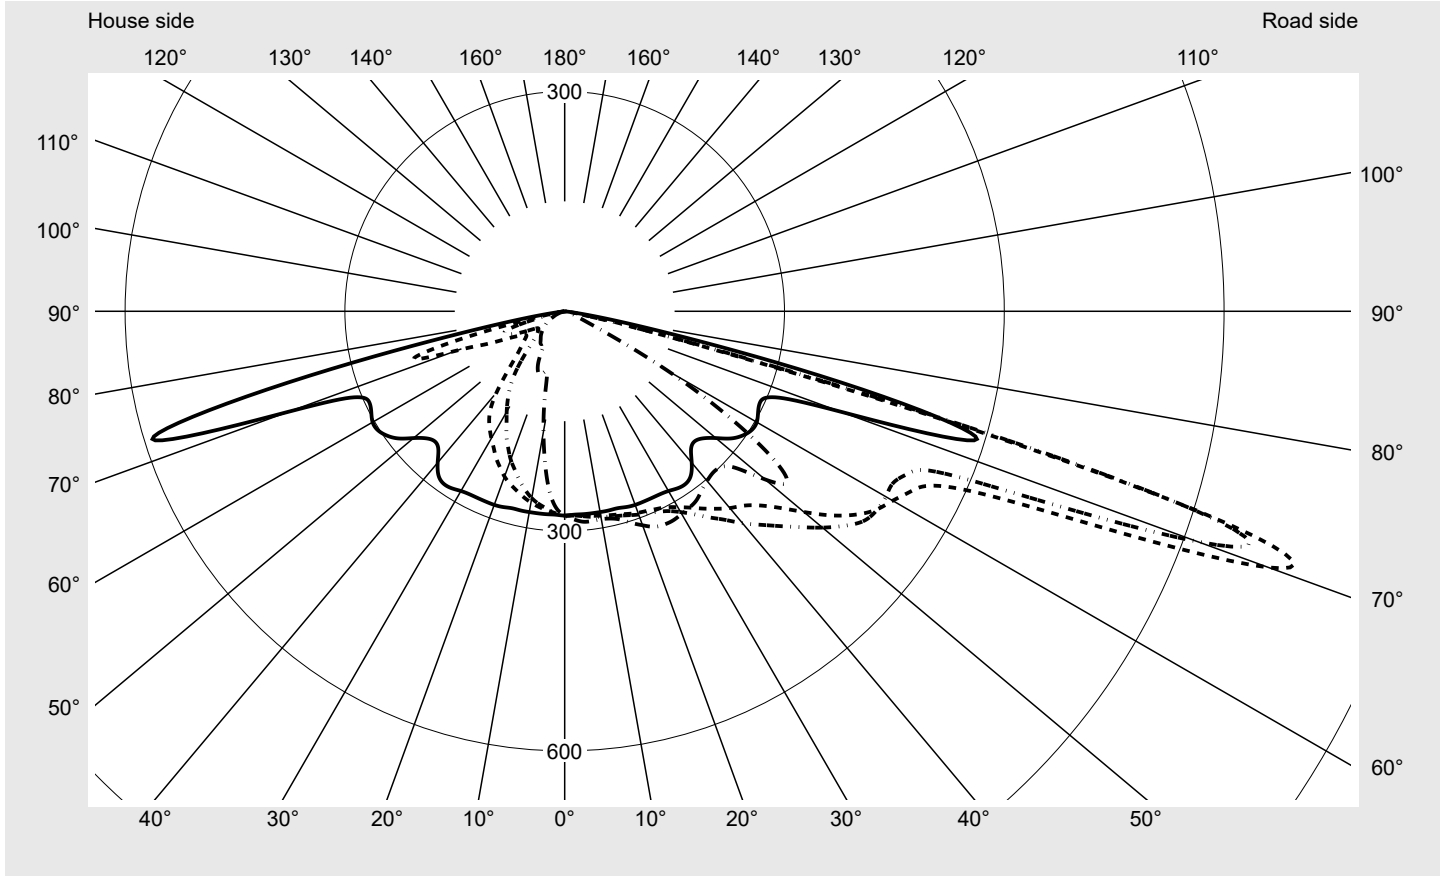

Photometric test report

Family Streetlight 21 mini LED	Order number: 5XE2R31V08GB EAN: 4069025149381	LP number 59535_46
	Version post-top or side-entry mounting, Smart Interface up Optic asymmetric, extremely wide distribution (P0.8a), Back Light Control (BLC) Cover toughened safety glass Lamps LED 3000 K CRI ≥ 70 Controlgear EVG SITECO iQ - Smart Interface Rated values Net luminous flux = 5200 lm Power consumption = 39.8 W Luminous efficacy = 130.7 lm/W	serial documentation 18.01.2024

Luminous intensity in cd/klm C180-0 C195-15 C200-20 C270-90 **Imax: 1022 cd/klm**

Luminaire output ratios

Eta	100.0%
Eta 0° - 90°	100.0%
Eta 90° - 180°	0.0%

Luminous intensity class acc. to EN13201-2

Class:	G3
Imax 70°	1022.3
Imax 80°	56.2
Imax 90°	0.0
Imax >90°	0.0
Imax >95°	0.0

Measurement conditions

DIN EN 13032 and DIN 5032

Photometric test report

Family Streetlight 21 mini LED	Order number: 5XE2R31V08GB EAN: 4069025149381	LP number 59535_46
--	--	------------------------------

Envelope curve in cd/klm **KMK 70°** **KMK 67.5°** **KMK 65°** **KMK 62.5°** **siteco**

Photometric test report

Family Streetlight 21 mini LED	Order number: 5XE2R31V08GB EAN: 4069025149381	LP number 59535_46
---	--	-------------------------------------