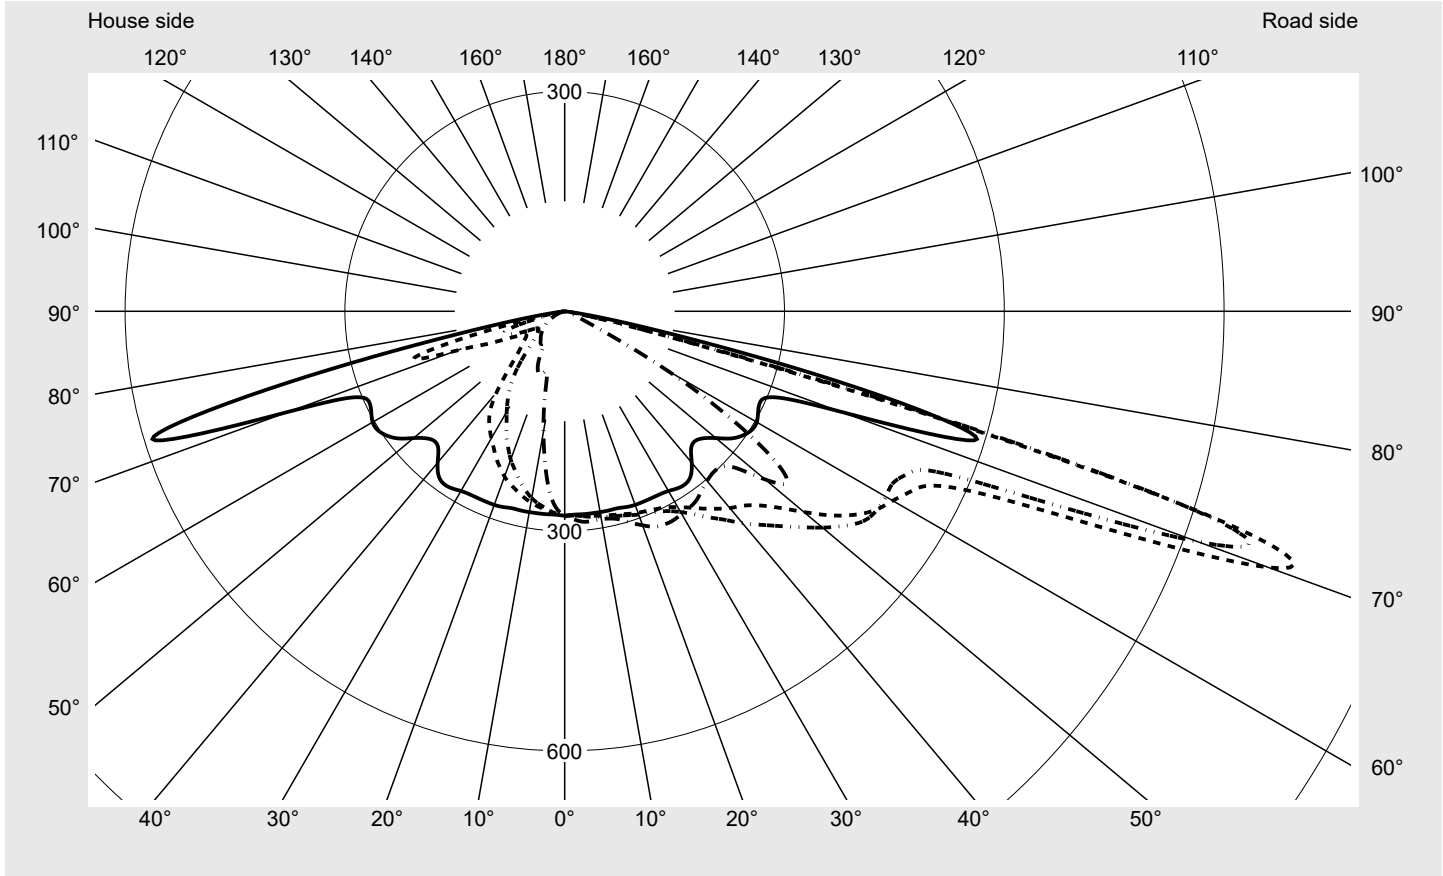

Photometric test report

Family Streetlight 21 mini LED	Order number: 5XE2R31V08HB EAN: 4069025149404	LP number 59535_47
	Version post-top or side-entry mounting, Smart Interface up Optic asymmetric, extremely wide distribution (P0.8a), Back Light Control (BLC) Cover toughened safety glass Lamps LED 3000 K CRI ≥ 70 Controlgear EVG SITECO iQ - Smart Interface Rated values Net luminous flux = 8460 lm Power consumption = 71.0 W Luminous efficacy = 119.2 lm/W	serial documentation 18.01.2024

Luminous intensity in cd/klm C180-0 C195-15 C200-20 C270-90 **Imax: 1022 cd/klm**

Luminaire output ratios

Eta	100.0%
Eta 0° - 90°	100.0%
Eta 90° - 180°	0.0%

Luminous intensity class acc. to EN13201-2

Class:	G3
Imax 70°	1022.3
Imax 80°	56.2
Imax 90°	0.0
Imax >90°	0.0
Imax >95°	0.0

Measurement conditions

DIN EN 13032 and DIN 5032

Photometric test report

Family Streetlight 21 mini LED	Order number: 5XE2R31V08HB EAN: 4069025149404	LP number 59535_47
--	--	------------------------------

Envelope curve in cd/klm **KMK 70°** **KMK 67.5°** **KMK 65°** **KMK 62.5°** **siteco**

Photometric test report

Family Streetlight 21 mini LED	Order number: 5XE2R31V08HB EAN: 4069025149404	LP number 59535_47
Table of values for luminous intensities		Maximum luminous intensity
		siteco