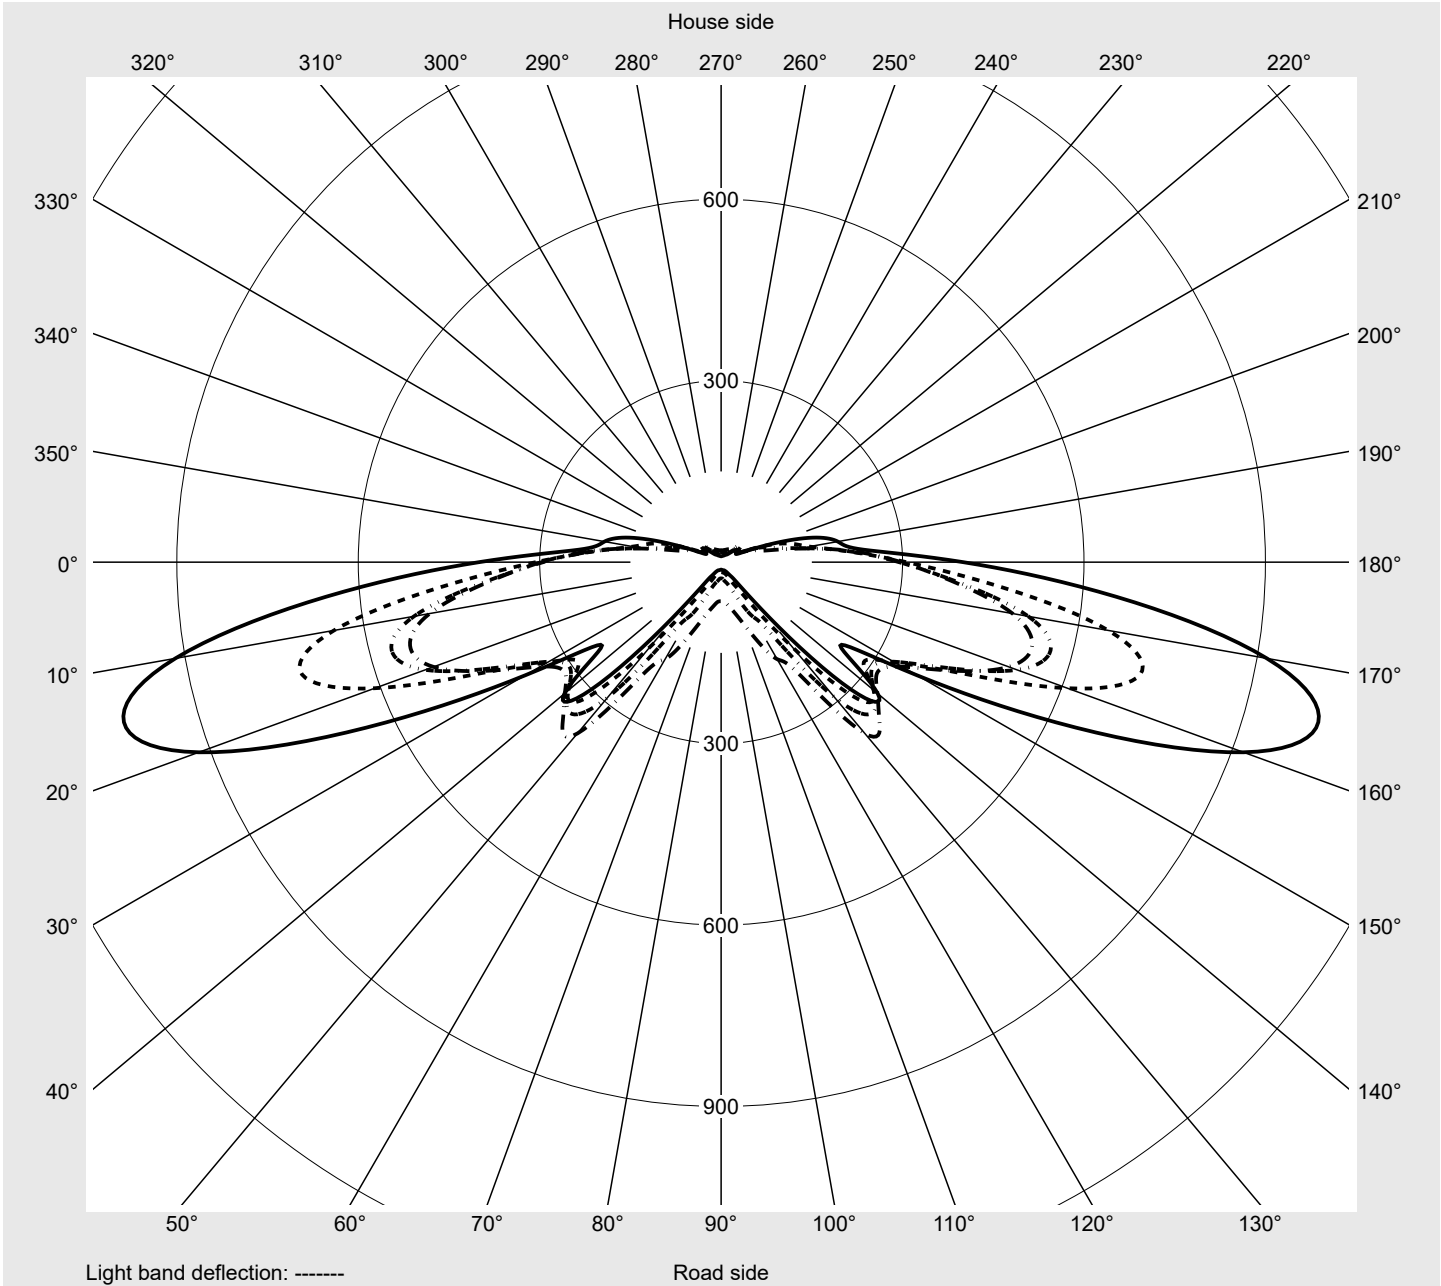

Photometric test report

Family Streetlight 21 mini LED	Order number: 5XE2R31V08HB EAN: 4069025149404	LP number 59535_47
	Version post-top or side-entry mounting, Smart Interface up Optic asymmetric, extremely wide distribution (P0.8a), Back Light Control (BLC) Cover toughened safety glass Lamps LED 3000 K CRI ≥ 70 Controlgear EVG SITECO iQ - Smart Interface Rated values Net luminous flux = 8460 lm Power consumption = 71.0 W Luminous efficacy = 119.2 lm/W	serial documentation 18.01.2024

Luminous intensity in cd/klm C180-0 C195-15 C200-20 C270-90 **Imax: 1022 cd/klm**

Luminaire output ratios

Eta	100.0%
Eta 0° - 90°	100.0%
Eta 90° - 180°	0.0%

Luminous intensity class acc. to EN13201-2

Class:	G3
Imax 70°	1022.3
Imax 80°	56.2
Imax 90°	0.0
Imax >90°	0.0
Imax >95°	0.0

Measurement conditions

DIN EN 13032 and DIN 5032

Photometric test report

Family Streetlight 21 mini LED	Order number: 5XE2R31V08HB EAN: 4069025149404	LP number 59535_47
--	--	------------------------------

Envelope curve in cd/klm **KMK 70°** **KMK 67.5°** **KMK 65°** **KMK 62.5°** **siteco**

Photometric test report

Family Streetlight 21 mini LED	Order number: 5XE2R31V08HB EAN: 4069025149404	LP number 59535_47
Table of values for luminous intensities		Maximum luminous intensity
		siteco