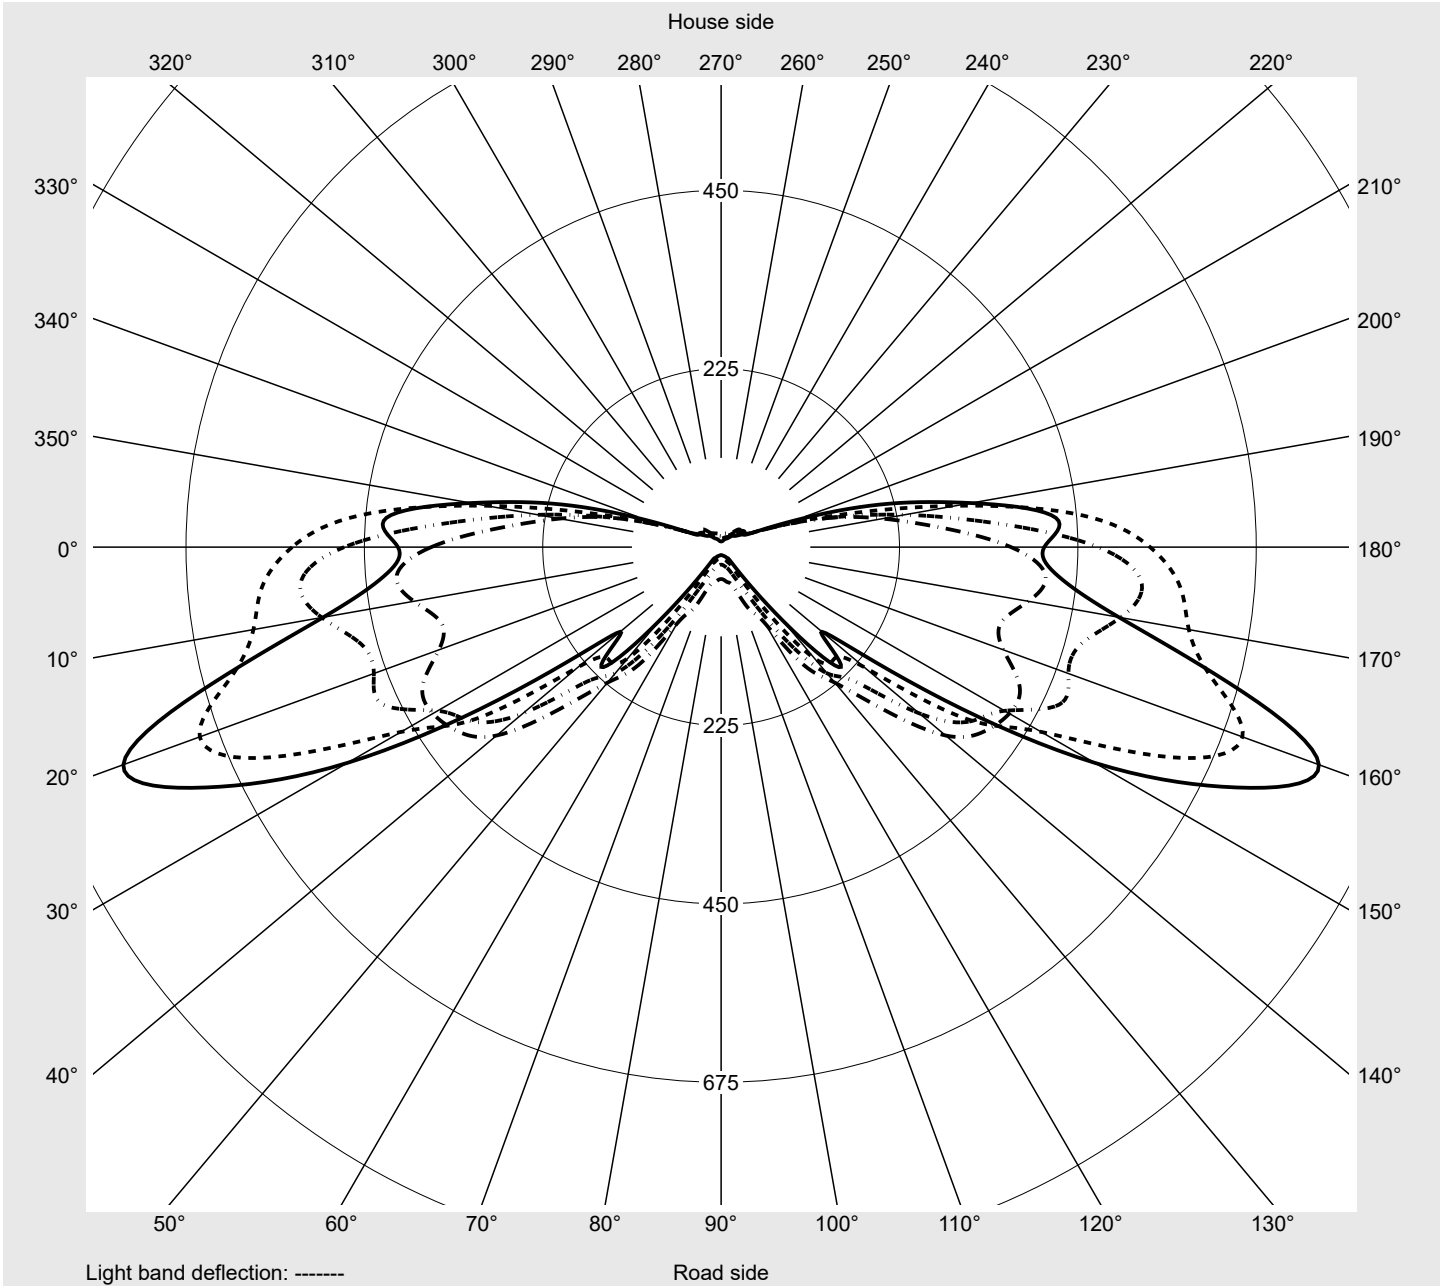

Photometric test report

Family Streetlight 21 mini LED	Order number: 5XE2R31V08JB EAN: 4069025149428	LP number 59538_9
	Version post-top or side-entry mounting, Smart Interface up Optic asymmetric, extremely wide distribution (P0.8a G), Back Light Control (BLC) Cover toughened safety glass Lamps LED 3000 K CRI ≥ 70 Controlgear EVG SITECO iQ - Smart Interface Rated values Net luminous flux = 9740 lm Power consumption = 72.5 W Luminous efficacy = 134.3 lm/W	serial documentation 18.01.2024

Luminous intensity in cd/klm C180-0 C200-20 C205-25 C270-90 **Imax: 802 cd/klm**

Luminaire output ratios

Eta	100.0%
Eta 0° - 90°	100.0%
Eta 90° - 180°	0.0%

Luminous intensity class acc. to EN13201-2

Class:	G3
Imax 70°	699.8
Imax 80°	48.9
Imax 90°	0.0
Imax >90°	0.0
Imax >95°	0.0

Measurement conditions
DIN EN 13032 and DIN 5032

Photometric test report

Family Streetlight 21 mini LED	Order number: 5XE2R31V08JB EAN: 4069025149428	LP number 59538_9
--	--	-----------------------------

Envelope curve in cd/klm **KMK 72.5°** **KMK 70°** **KMK 67.5°** **KMK 65°** **siteco**

Photometric test report

Family Streetlight 21 mini LED	Order number: 5XE2R31V08JB EAN: 4069025149428	LP number 59538_9
Table of values for luminous intensities		Maximum luminous intensity
siteco		