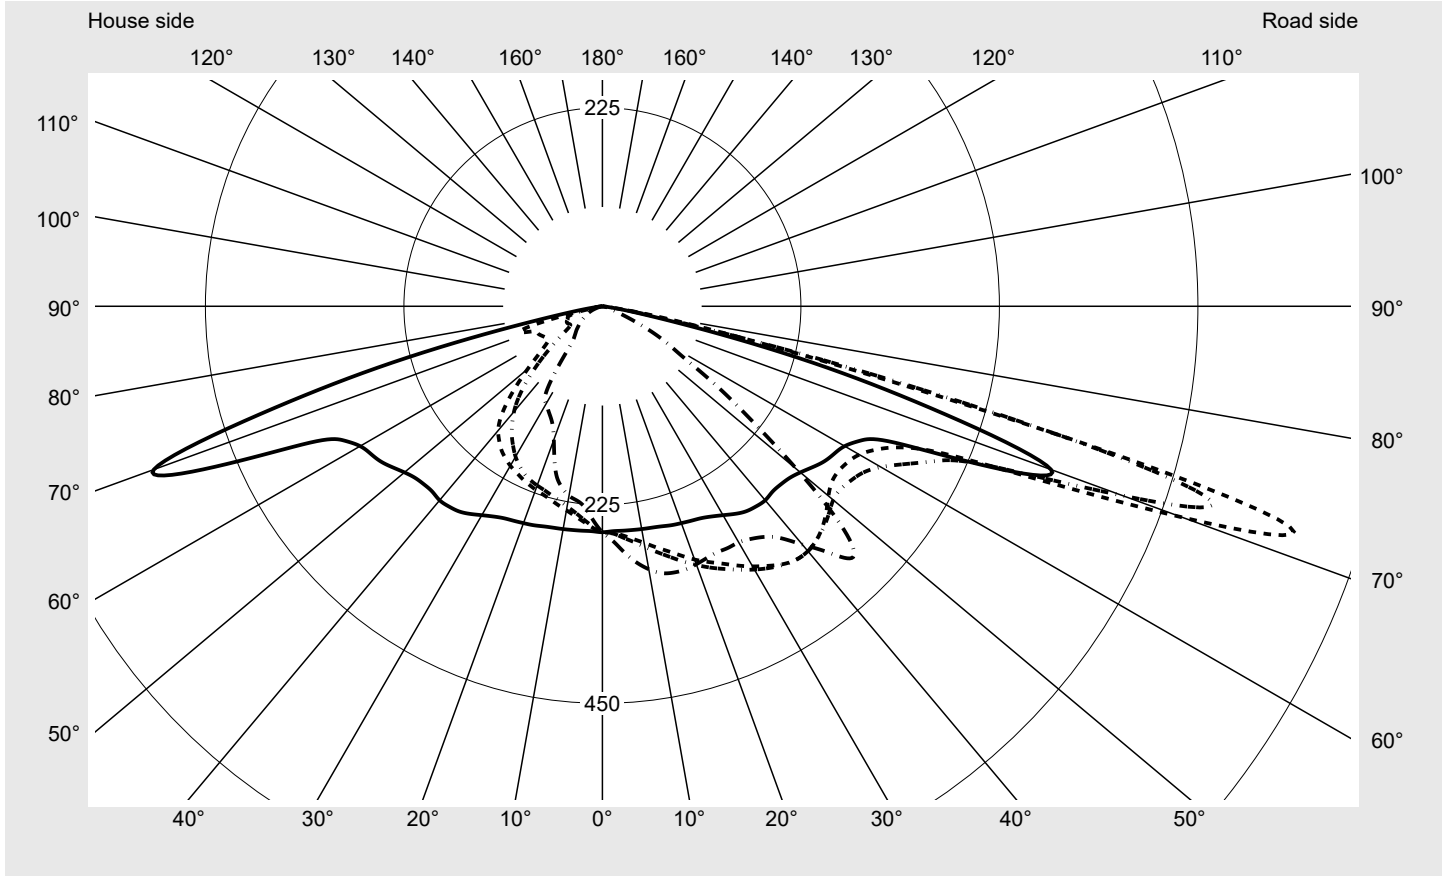

Photometric test report

Family Streetlight 21 mini LED	Order number: 5XE2R31V08JB EAN: 4069025149428	LP number 59538_9
	Version post-top or side-entry mounting, Smart Interface up Optic asymmetric, extremely wide distribution (P0.8a G), Back Light Control (BLC) Cover toughened safety glass Lamps LED 3000 K CRI ≥ 70 Controlgear EVG SITECO iQ - Smart Interface Rated values Net luminous flux = 9740 lm Power consumption = 72.5 W Luminous efficacy = 134.3 lm/W	serial documentation 18.01.2024

Luminous intensity in cd/klm C180-0 C200-20 C205-25 C270-90 **Imax: 802 cd/klm**

Luminaire output ratios

Eta	100.0%
Eta 0° - 90°	100.0%
Eta 90° - 180°	0.0%

Luminous intensity class acc. to EN13201-2

Class:	G3
Imax 70°	699.8
Imax 80°	48.9
Imax 90°	0.0
Imax >90°	0.0
Imax >95°	0.0

Envelope curve in cd/klm **KMK 72.5°** **KMK 70°** **KMK 67.5°** **KMK 65°** **siteco**

Photometric test report

Family Streetlight 21 mini LED	Order number: 5XE2R31V08JB EAN: 4069025149428	LP number 59538_9
Table of values for luminous intensities		Maximum luminous intensity
siteco		