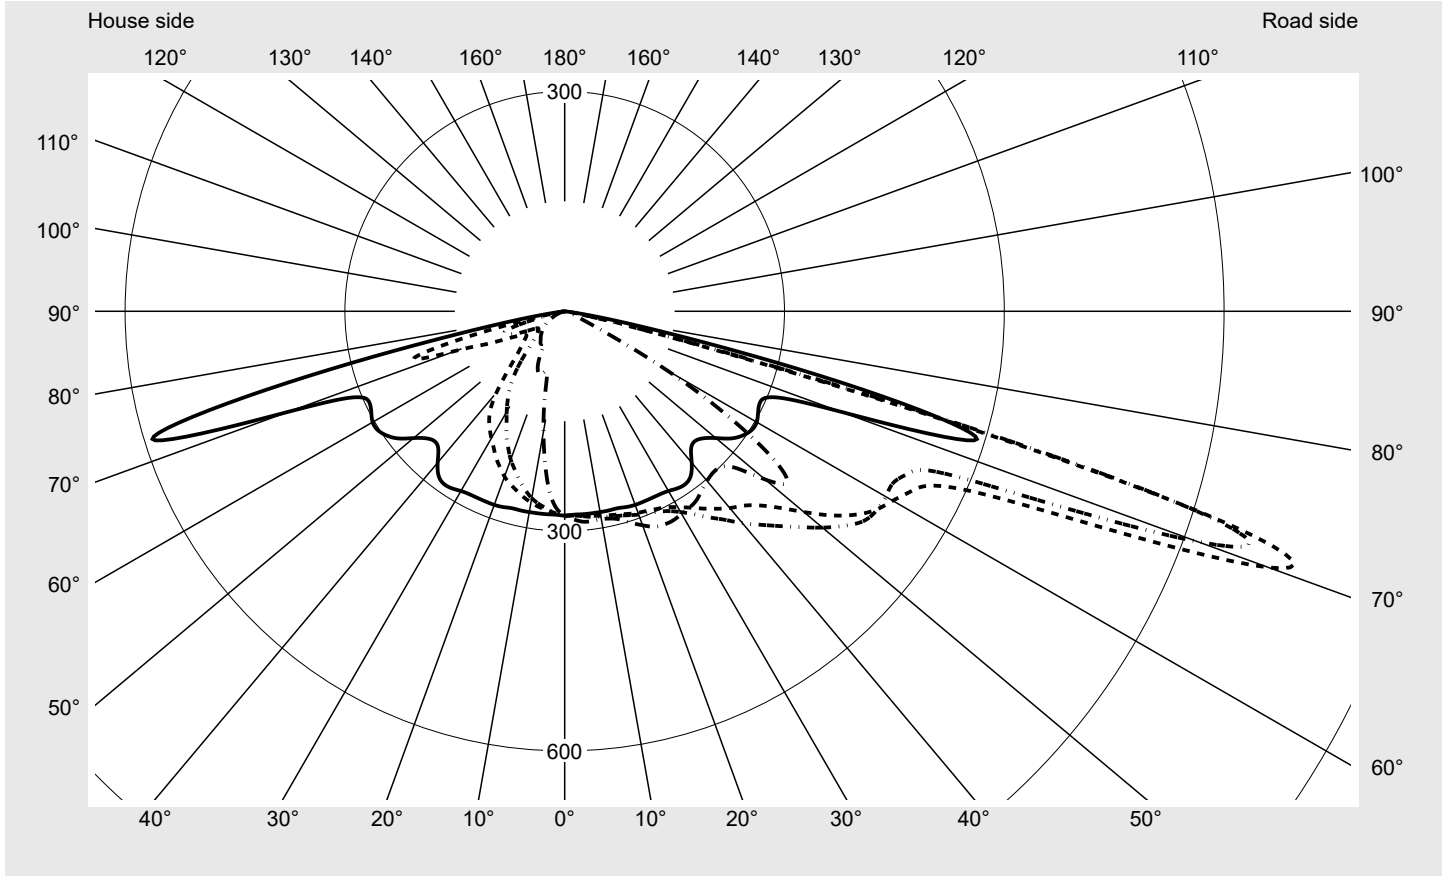

Photometric test report

Family Streetlight 21 mini LED	Order number: 5XE2R31Y08GB EAN: 4069025149442	LP number 59535_56
	Version post-top or side-entry mounting, Smart Interface up/down Optic asymmetric, extremely wide distribution (P0.8a), Back Light Control (BLC) Cover toughened safety glass Lamps LED 3000 K CRI ≥ 70 Controlgear EVG SITECO iQ - Smart Interface Rated values Net luminous flux = 5200 lm Power consumption = 39.8 W Luminous efficacy = 130.7 lm/W	serial documentation 18.01.2024

Luminous intensity in cd/klm C180-0 C195-15 C200-20 C270-90 **Imax: 1022 cd/klm**

Luminaire output ratios

Eta	100.0%
Eta 0° - 90°	100.0%
Eta 90° - 180°	0.0%

Luminous intensity class acc. to EN13201-2

Class:	G3
Imax 70°	1022.3
Imax 80°	56.2
Imax 90°	0.0
Imax >90°	0.0
Imax >95°	0.0

Measurement conditions

DIN EN 13032 and DIN 5032

Photometric test report

Family Streetlight 21 mini LED	Order number: 5XE2R31Y08GB EAN: 4069025149442	LP number 59535_56
--	--	------------------------------

Envelope curve in cd/klm **KMK 70°** **KMK 67.5°** **KMK 65°** **KMK 62.5°** **siteco**

Photometric test report

Family Streetlight 21 mini LED	Order number: 5XE2R31Y08GB EAN: 4069025149442	LP number 59535_56
Table of values for luminous intensities		Maximum luminous intensity
		siteco