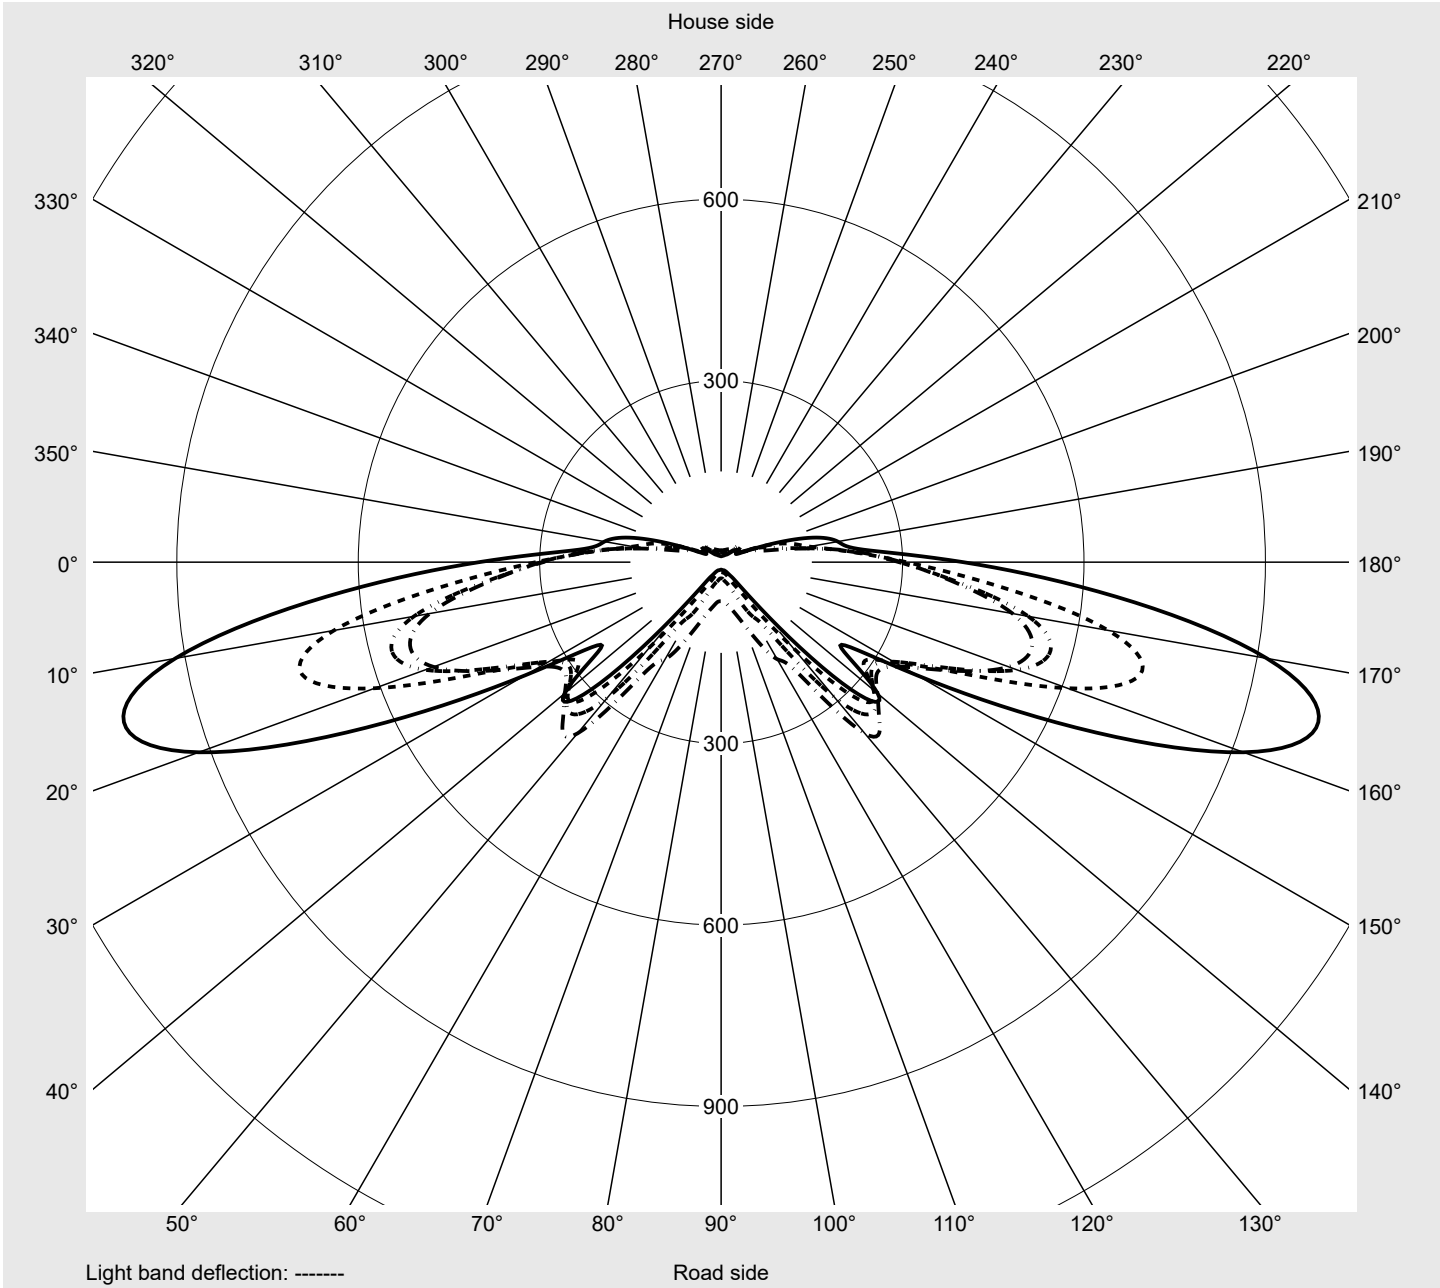

Photometric test report

Family Streetlight 21 mini LED	Order number: 5XE2R31Y08GB EAN: 4069025149442	LP number 59535_56
	Version post-top or side-entry mounting, Smart Interface up/down Optic asymmetric, extremely wide distribution (P0.8a), Back Light Control (BLC) Cover toughened safety glass Lamps LED 3000 K CRI ≥ 70 Controlgear EVG SITECO iQ - Smart Interface Rated values Net luminous flux = 5200 lm Power consumption = 39.8 W Luminous efficacy = 130.7 lm/W	serial documentation 18.01.2024

Luminous intensity in cd/klm C180-0 C195-15 C200-20 C270-90 **Imax: 1022 cd/klm**

Luminaire output ratios

Eta	100.0%
Eta 0° - 90°	100.0%
Eta 90° - 180°	0.0%

Luminous intensity class acc. to EN13201-2

Class:	G3
Imax 70°	1022.3
Imax 80°	56.2
Imax 90°	0.0
Imax >90°	0.0
Imax >95°	0.0

Measurement conditions

DIN EN 13032 and DIN 5032

Photometric test report

Family Streetlight 21 mini LED	Order number: 5XE2R31Y08GB EAN: 4069025149442	LP number 59535_56
--	--	------------------------------

Envelope curve in cd/klm **KMK 70°** **KMK 67.5°** **KMK 65°** **KMK 62.5°** **siteco**

Photometric test report

Family Streetlight 21 mini LED	Order number: 5XE2R31Y08GB EAN: 4069025149442	LP number 59535_56
Table of values for luminous intensities		Maximum luminous intensity
		siteco