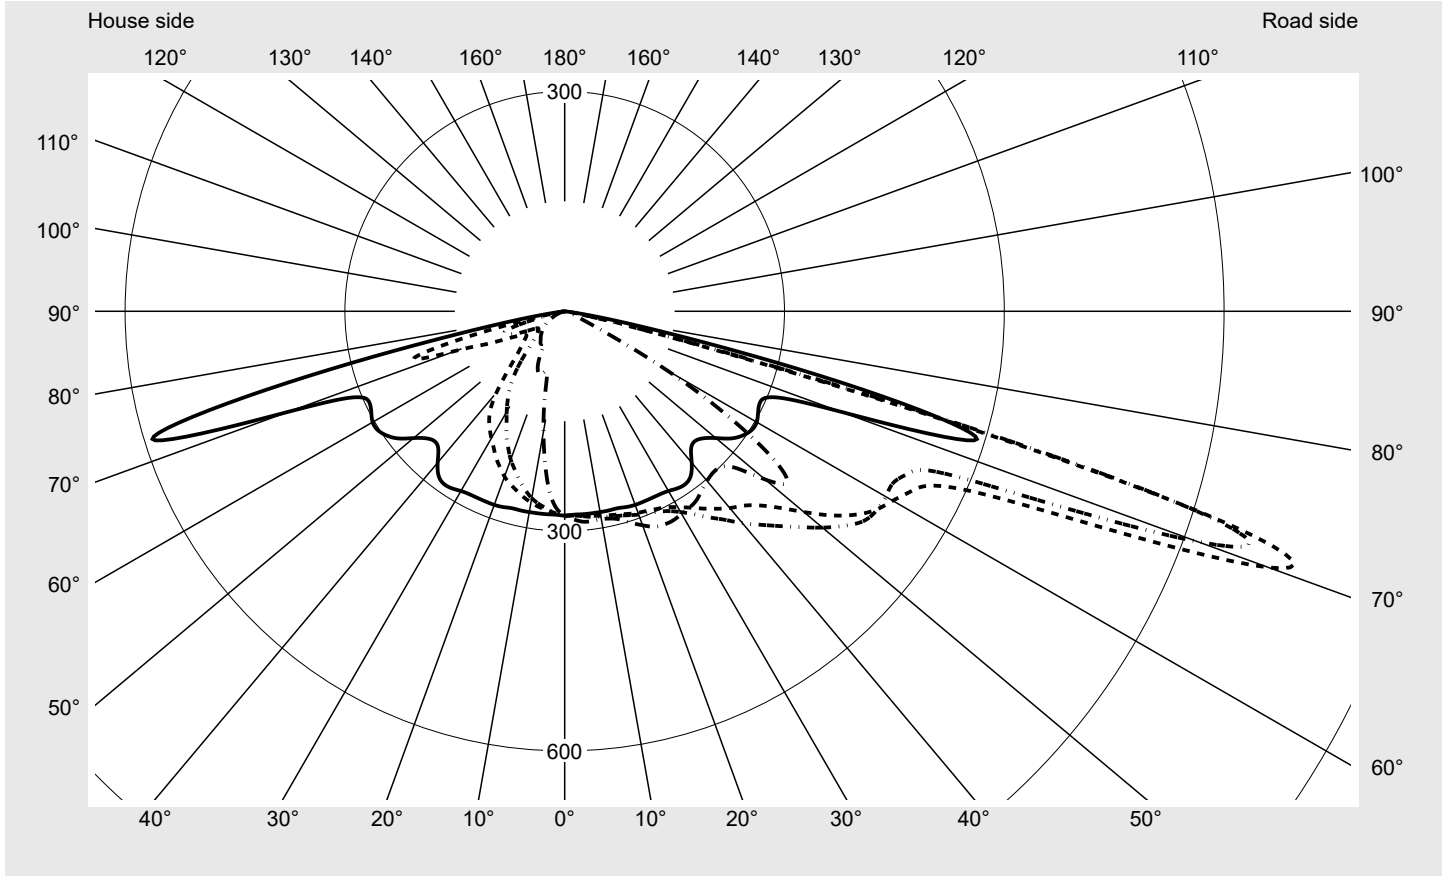

Photometric test report

Family Streetlight 21 mini LED	Order number: 5XE2R31Y08HB EAN: 4069025149466	LP number 59535_57
	Version post-top or side-entry mounting, Smart Interface up/down Optic asymmetric, extremely wide distribution (P0.8a), Back Light Control (BLC) Cover toughened safety glass Lamps LED 3000 K CRI ≥ 70 Controlgear EVG SITECO iQ - Smart Interface Rated values Net luminous flux = 8460 lm Power consumption = 71.0 W Luminous efficacy = 119.2 lm/W	serial documentation 18.01.2024

Luminous intensity in cd/klm C180-0 C195-15 C200-20 C270-90 **Imax: 1022 cd/klm**

Luminaire output ratios

Eta	100.0%
Eta 0° - 90°	100.0%
Eta 90° - 180°	0.0%

Luminous intensity class acc. to EN13201-2

Class:	G3
Imax 70°	1022.3
Imax 80°	56.2
Imax 90°	0.0
Imax >90°	0.0
Imax >95°	0.0

Measurement conditions

DIN EN 13032 and DIN 5032

Photometric test report

Family Streetlight 21 mini LED	Order number: 5XE2R31Y08HB EAN: 4069025149466	LP number 59535_57
--	--	------------------------------

Envelope curve in cd/klm **KMK 70°** **KMK 67.5°** **KMK 65°** **KMK 62.5°** **siteco**

Photometric test report

Family Streetlight 21 mini LED	Order number: 5XE2R31Y08HB EAN: 4069025149466	LP number 59535_57
Table of values for luminous intensities		Maximum luminous intensity
siteco		