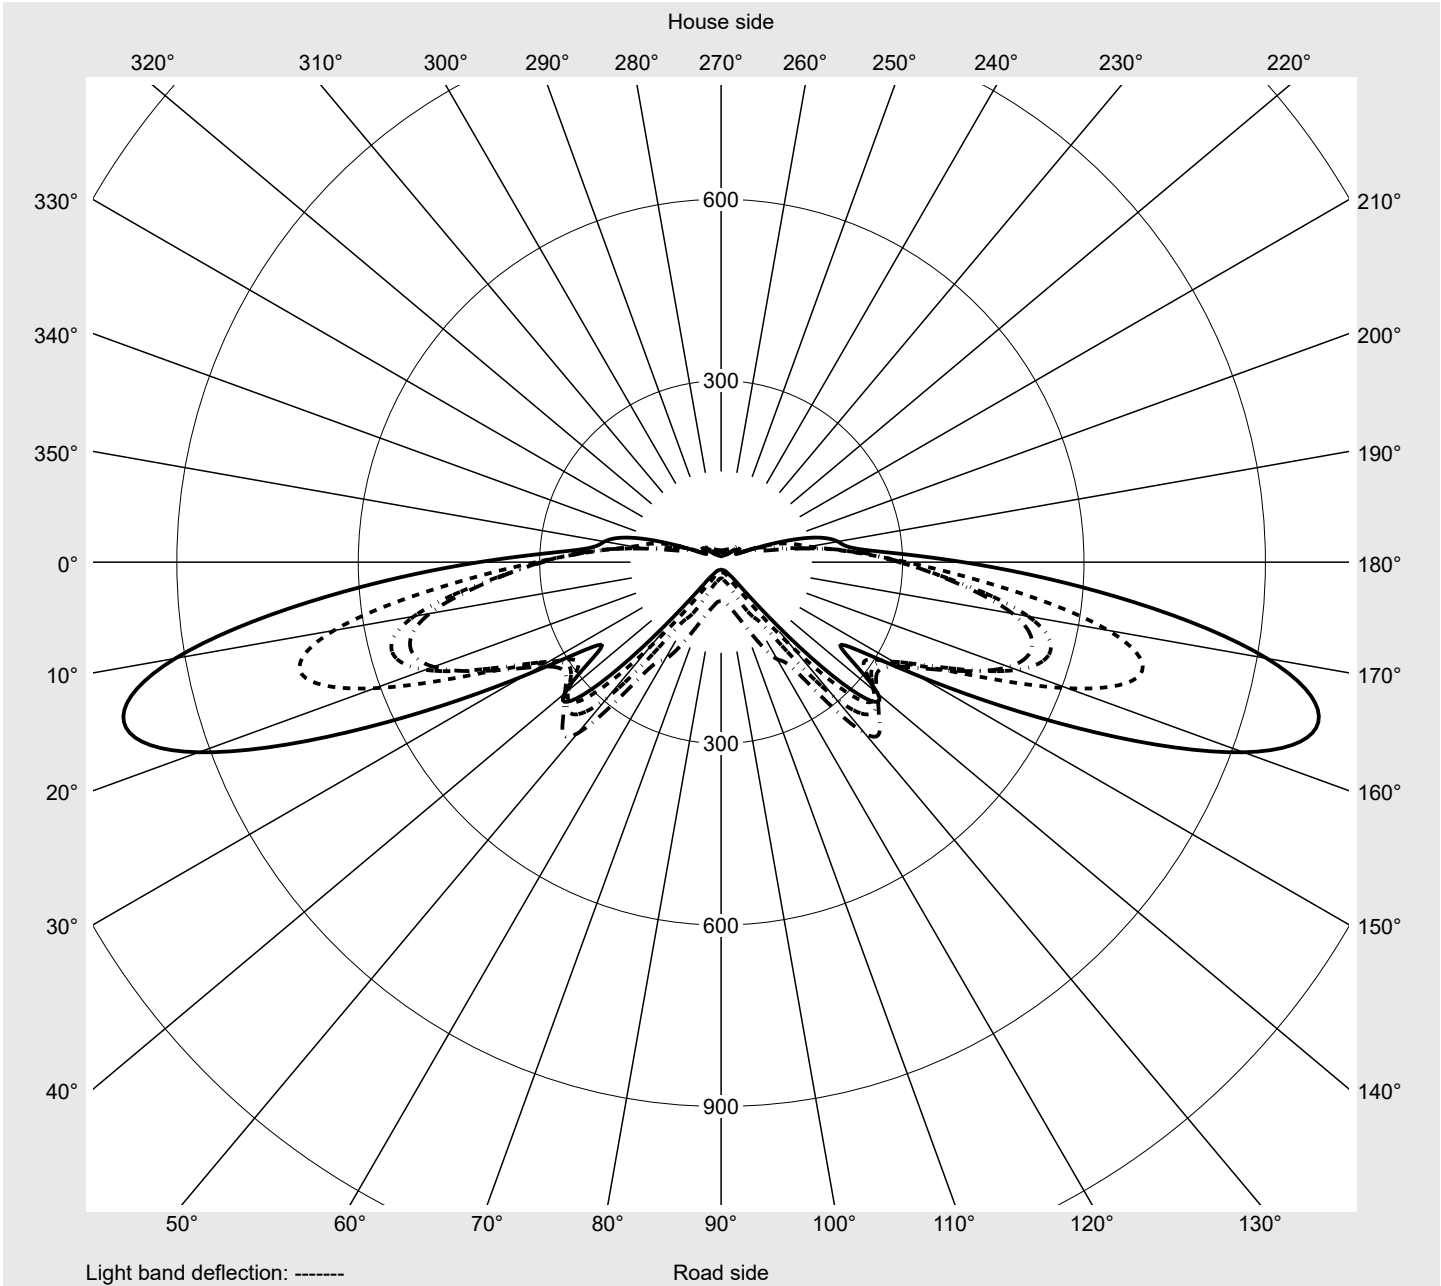

Photometric test report

Family Streetlight 21 mini LED	Order number: 5XE2R31Y08HB EAN: 4069025149466	LP number 59535_57
	Version post-top or side-entry mounting, Smart Interface up/down Optic asymmetric, extremely wide distribution (P0.8a), Back Light Control (BLC) Cover toughened safety glass Lamps LED 3000 K CRI ≥ 70 Controlgear EVG SITECO iQ - Smart Interface Rated values Net luminous flux = 8460 lm Power consumption = 71.0 W Luminous efficacy = 119.2 lm/W	serial documentation 18.01.2024

Luminous intensity in cd/klm C180-0 C195-15 C200-20 C270-90 **Imax: 1022 cd/klm**

Luminaire output ratios

Eta	100.0%
Eta 0° - 90°	100.0%
Eta 90° - 180°	0.0%

Luminous intensity class acc. to EN13201-2

Class:	G3
Imax 70°	1022.3
Imax 80°	56.2
Imax 90°	0.0
Imax >90°	0.0
Imax >95°	0.0

Measurement conditions

DIN EN 13032 and DIN 5032

Photometric test report

Family Streetlight 21 mini LED	Order number: 5XE2R31Y08HB EAN: 4069025149466	LP number 59535_57
--	--	------------------------------

Envelope curve in cd/klm **KMK 70°** **KMK 67.5°** **KMK 65°** **KMK 62.5°** **siteco**

Photometric test report

Family Streetlight 21 mini LED	Order number: 5XE2R31Y08HB EAN: 4069025149466	LP number 59535_57
Table of values for luminous intensities		Maximum luminous intensity
siteco		