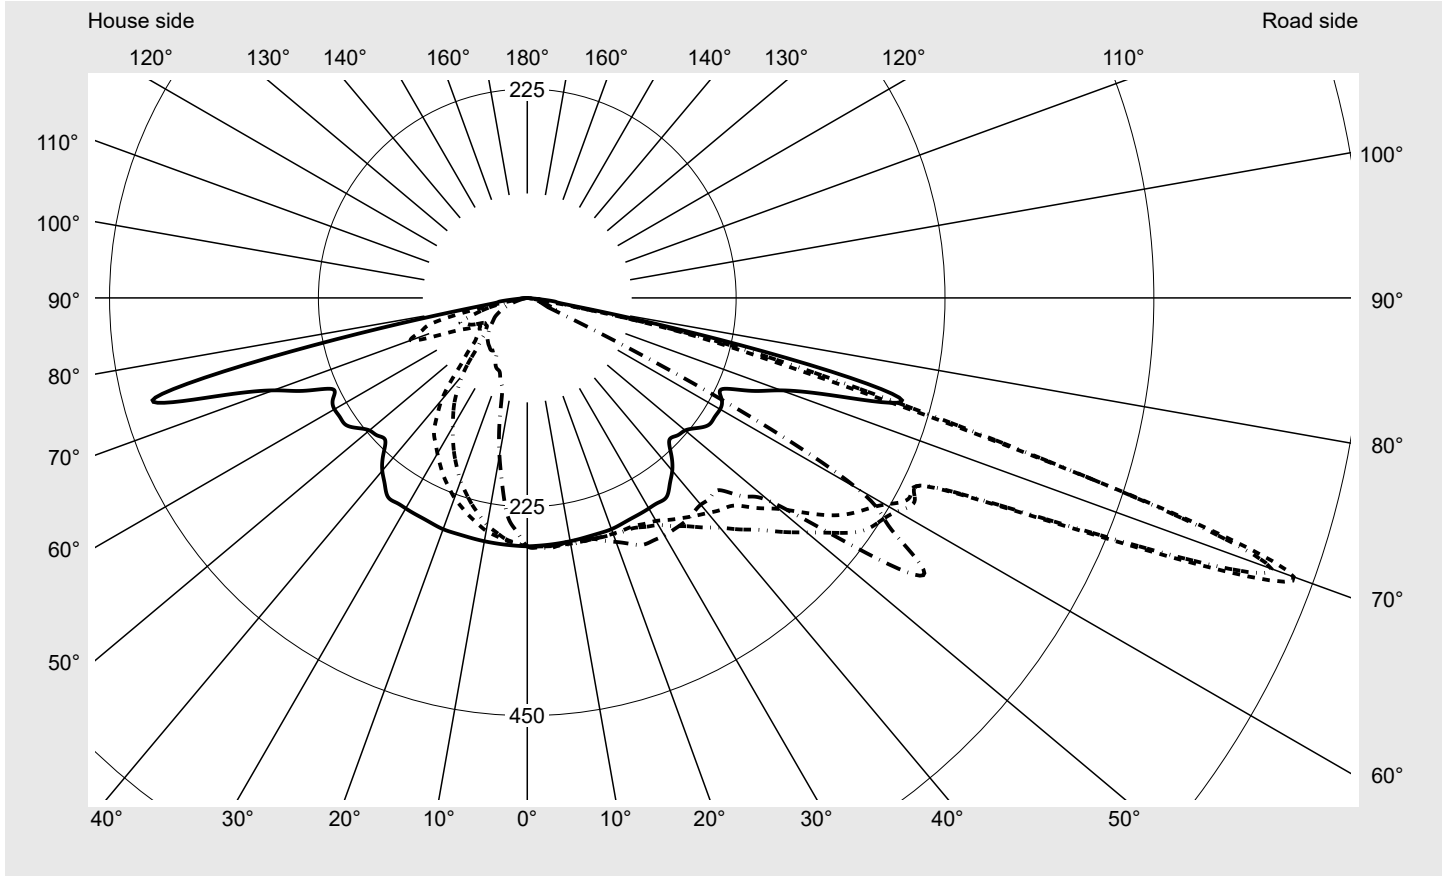

Photometric test report

Family Streetlight 21 mini LED	Order number: 5XE2U31D08GB EAN: 4069025149688	LP number 59536_198
	Version post-top or side-entry mounting Optic asymmetric, extremely wide distribution (P0.8a) Cover toughened safety glass Lamps LED 3000 K CRI ≥ 70 Controlgear ECG SITECO iQ Rated values Net luminous flux = 5730 lm Power consumption = 37.1 W Luminous efficacy = 154.4 lm/W	serial documentation 18.01.2024

Luminous intensity in cd/klm C180-0 C195-15 C200-20 C270-90 **Imax: 879 cd/klm**

Luminaire output ratios	
Eta	100.0%
Eta 0° - 90°	100.0%
Eta 90° - 180°	0.0%
Measurement conditions	
DIN EN 13032 and DIN 5032	

Luminous intensity class acc. to EN13201-2	
Class:	G3
Imax 70°	878.7
Imax 80°	57.3
Imax 90°	0.0
Imax >90°	0.0
Imax >95°	0.0

Photometric test report

Family Streetlight 21 mini LED	Order number: 5XE2U31D08GB EAN: 4069025149688	LP number 59536_198
---	--	--------------------------------------

Envelope curve in cd/klm	KMK 70°	KMK 67.5°	KMK 65°	KMK 62.5°	
---------------------------------	----------------	------------------	----------------	------------------	---

Photometric test report

Family Streetlight 21 mini LED	Order number: 5XE2U31D08GB EAN: 4069025149688	LP number 59536_198
Table of values for luminous intensities		Maximum luminous intensity