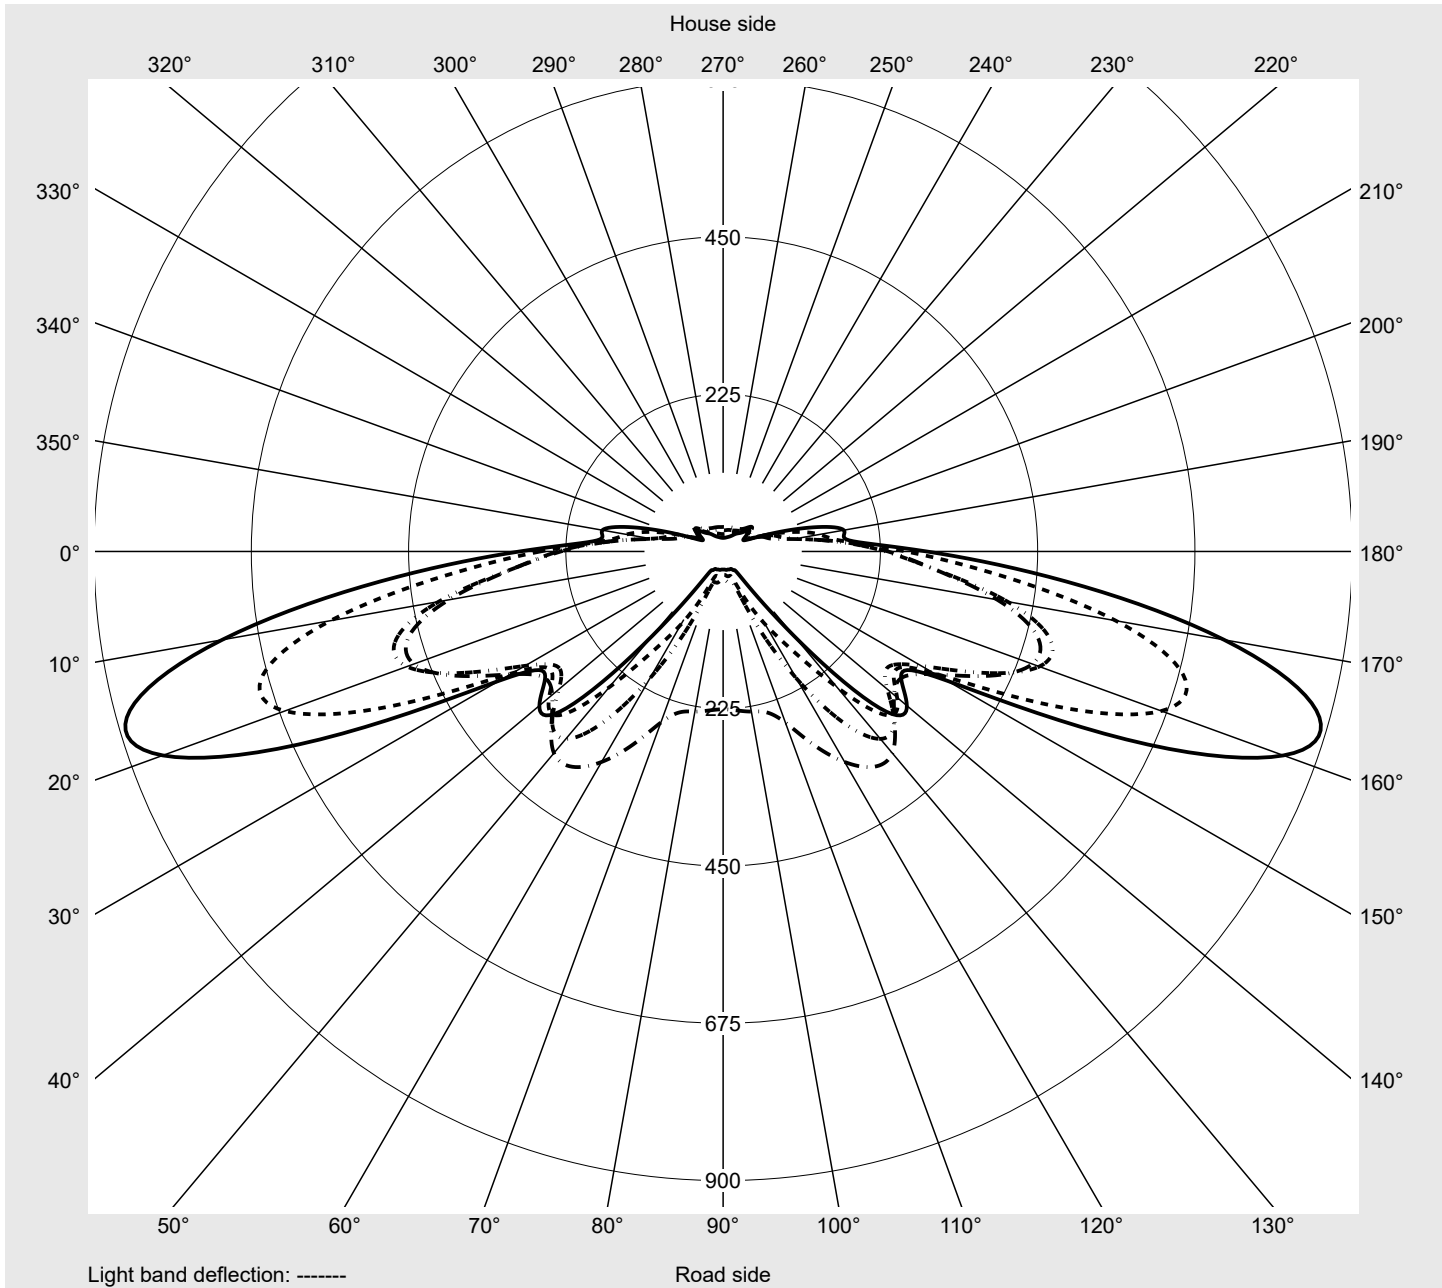

Photometric test report

Family Streetlight 21 mini LED	Order number: 5XE2U31D08GB EAN: 4069025149688	LP number 59536_198
	Version post-top or side-entry mounting Optic asymmetric, extremely wide distribution (P0.8a) Cover toughened safety glass Lamps LED 3000 K CRI ≥ 70 Controlgear ECG SITECO iQ Rated values Net luminous flux = 5730 lm Power consumption = 37.1 W Luminous efficacy = 154.4 lm/W	serial documentation 18.01.2024

Luminous intensity in cd/klm C180-0 C195-15 C200-20 C270-90 **Imax: 879 cd/klm**

Luminaire output ratios	
Eta	100.0%
Eta 0° - 90°	100.0%
Eta 90° - 180°	0.0%
Measurement conditions	
DIN EN 13032 and DIN 5032	

Luminous intensity class acc. to EN13201-2	
Class:	G3
Imax 70°	878.7
Imax 80°	57.3
Imax 90°	0.0
Imax >90°	0.0
Imax >95°	0.0

Photometric test report

Family Streetlight 21 mini LED	Order number: 5XE2U31D08GB EAN: 4069025149688	LP number 59536_198
---	--	--------------------------------------

Envelope curve in cd/klm	KMK 70°	KMK 67.5°	KMK 65°	KMK 62.5°	
---------------------------------	----------------	------------------	----------------	------------------	---

Photometric test report

Family Streetlight 21 mini LED	Order number: 5XE2U31D08GB EAN: 4069025149688	LP number 59536_198
Table of values for luminous intensities		Maximum luminous intensity