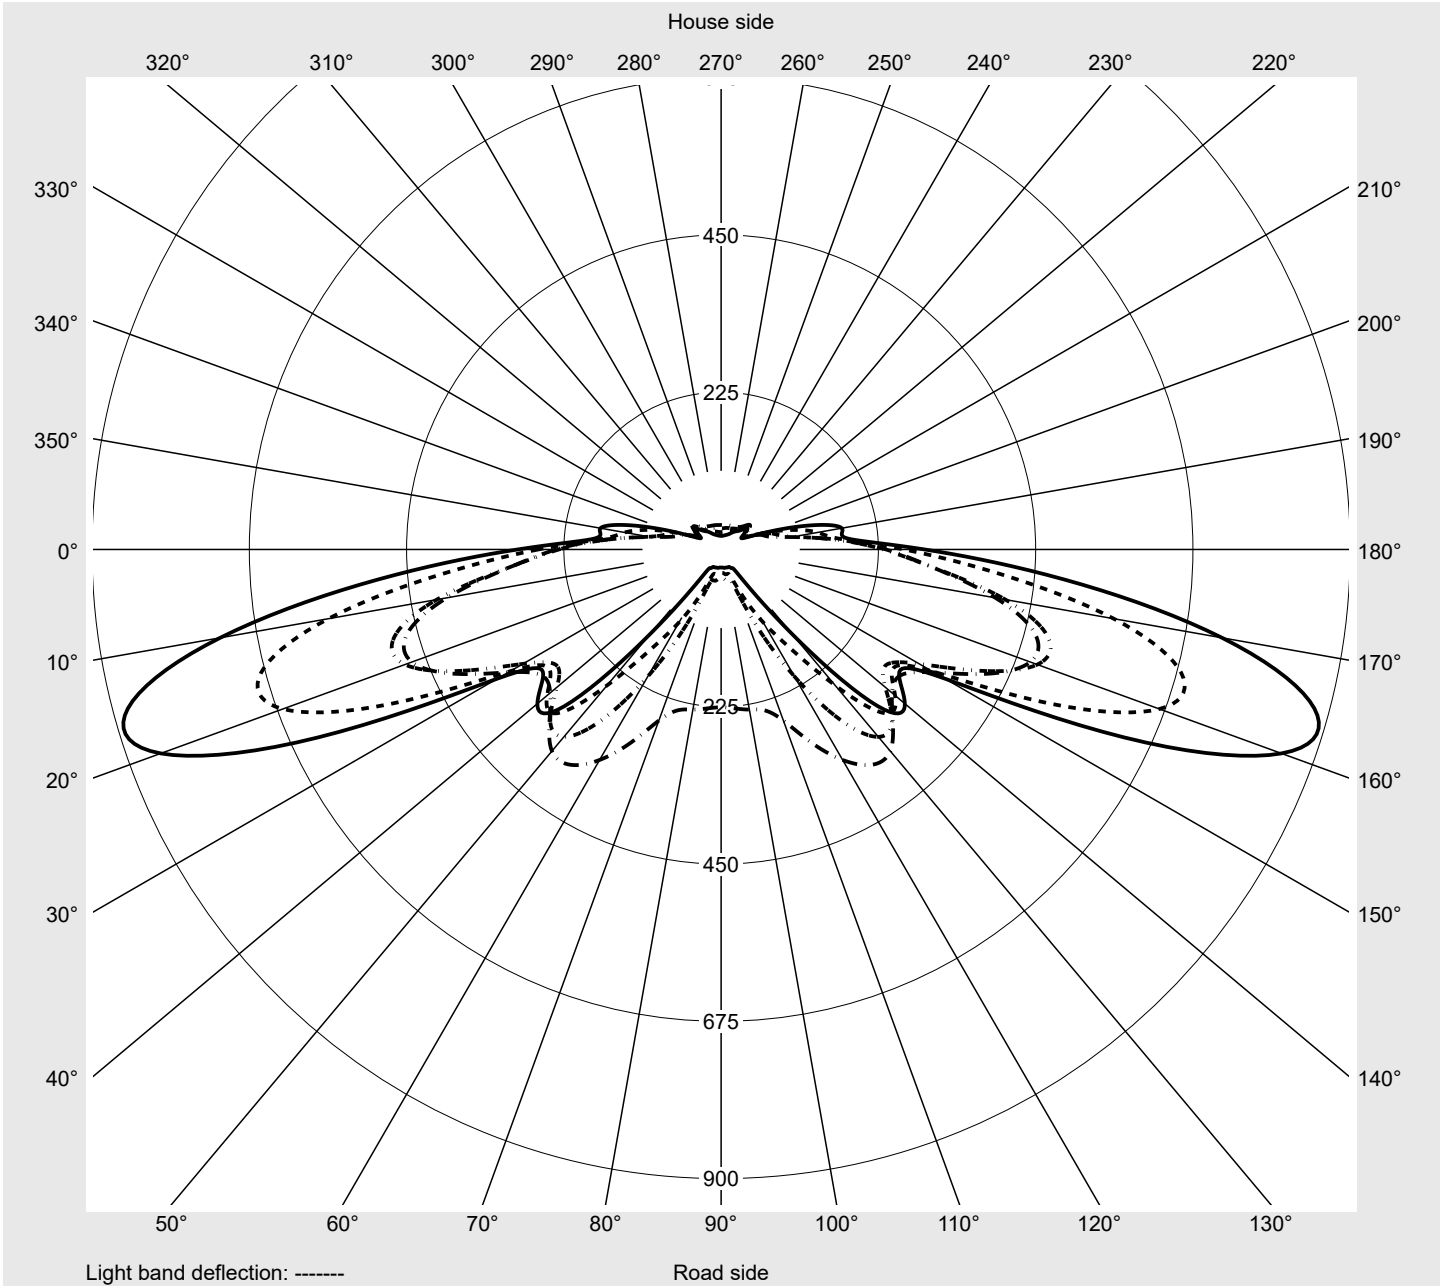

Photometric test report

Family Streetlight 21 mini LED	Order number: 5XE2U31D08HB EAN: 4069025149701	LP number 59536_294
	Version post-top or side-entry mounting Optic asymmetric, extremely wide distribution (P0.8a) Cover toughened safety glass Lamps LED 3000 K CRI ≥ 70 Controlgear ECG SITECO iQ Rated values Net luminous flux = 9540 lm Power consumption = 70.9 W Luminous efficacy = 134.6 lm/W	serial documentation 18.01.2024

Luminous intensity in cd/klm C180-0 C195-15 C200-20 C270-90 **Imax: 879 cd/klm**

Luminaire output ratios	
Eta	100.0%
Eta 0° - 90°	100.0%
Eta 90° - 180°	0.0%
Measurement conditions	
DIN EN 13032 and DIN 5032	

Luminous intensity class acc. to EN13201-2	
Class:	G3
Imax 70°	878.7
Imax 80°	57.3
Imax 90°	0.0
Imax >90°	0.0
Imax >95°	0.0

Photometric test report

Family Streetlight 21 mini LED	Order number: 5XE2U31D08HB EAN: 4069025149701	LP number 59536_294
--	--	--------------------------------------

Envelope curve in cd/klm **KMK 70°** **KMK 67.5°** **KMK 65°** **KMK 62.5°** **siteco**

Photometric test report

Family Streetlight 21 mini LED	Order number: 5XE2U31D08HB EAN: 4069025149701	LP number 59536_294
Table of values for luminous intensities		Maximum luminous intensity
		siteco