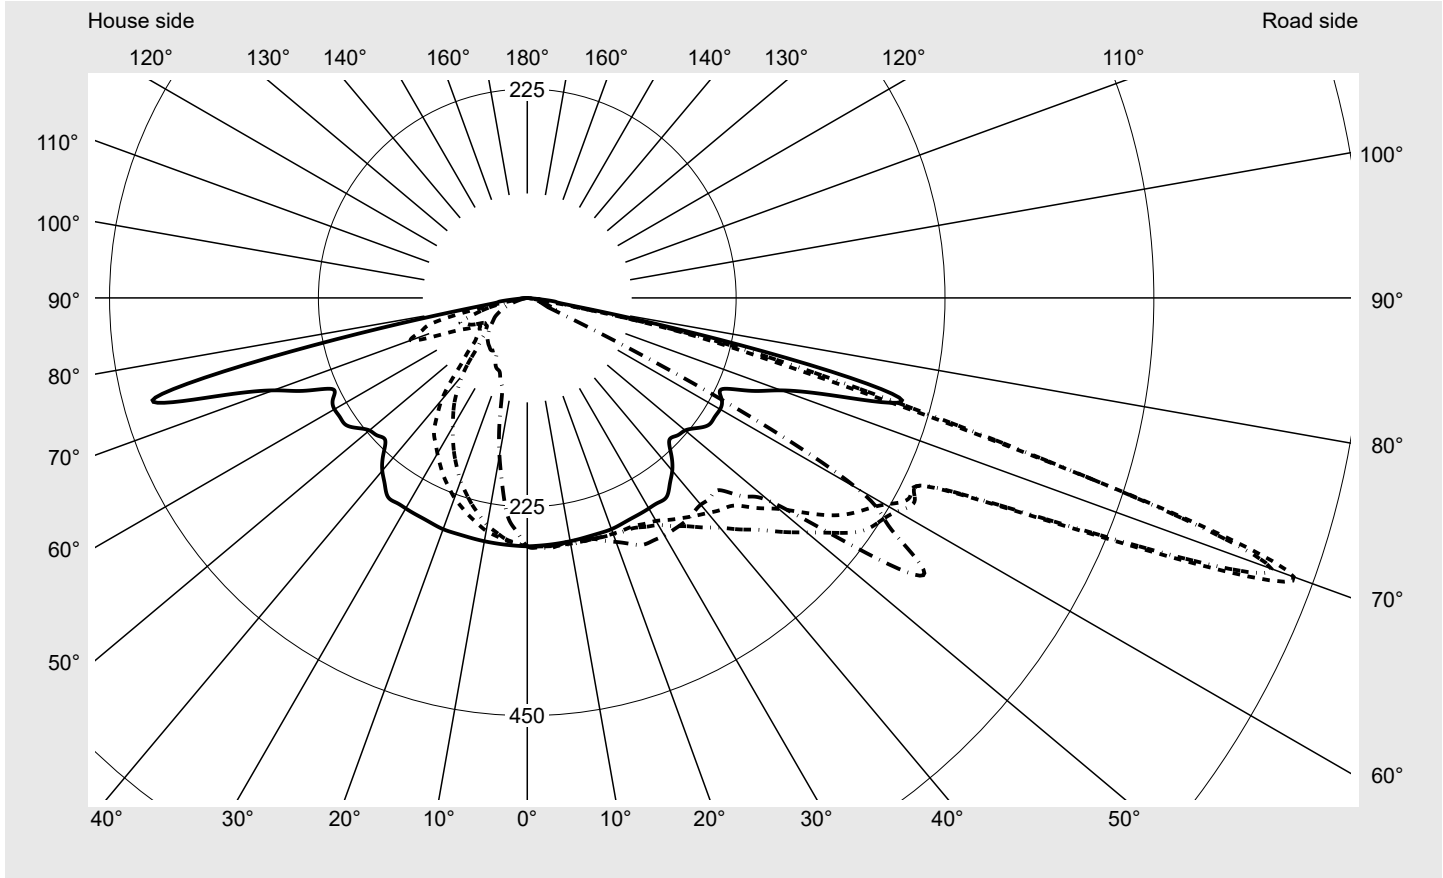

Photometric test report

Family Streetlight 21 mini LED	Order number: 5XE2U31D08HB EAN: 4069025149701	LP number 59536_294
	Version post-top or side-entry mounting Optic asymmetric, extremely wide distribution (P0.8a) Cover toughened safety glass Lamps LED 3000 K CRI ≥ 70 Controlgear ECG SITECO iQ Rated values Net luminous flux = 9540 lm Power consumption = 70.9 W Luminous efficacy = 134.6 lm/W	serial documentation 18.01.2024

Luminous intensity in cd/klm C180-0 C195-15 C200-20 C270-90 **Imax: 879 cd/klm**

Luminaire output ratios	
Eta	100.0%
Eta 0° - 90°	100.0%
Eta 90° - 180°	0.0%
Measurement conditions	
DIN EN 13032 and DIN 5032	

Luminous intensity class acc. to EN13201-2	
Class:	G3
Imax 70°	878.7
Imax 80°	57.3
Imax 90°	0.0
Imax >90°	0.0
Imax >95°	0.0

Photometric test report

Family Streetlight 21 mini LED	Order number: 5XE2U31D08HB EAN: 4069025149701	LP number 59536_294
--	--	--------------------------------------

Envelope curve in cd/klm **KMK 70°** **KMK 67.5°** **KMK 65°** **KMK 62.5°** **siteco**

Photometric test report

Family Streetlight 21 mini LED	Order number: 5XE2U31D08HB EAN: 4069025149701	LP number 59536_294
Table of values for luminous intensities		Maximum luminous intensity
		siteco