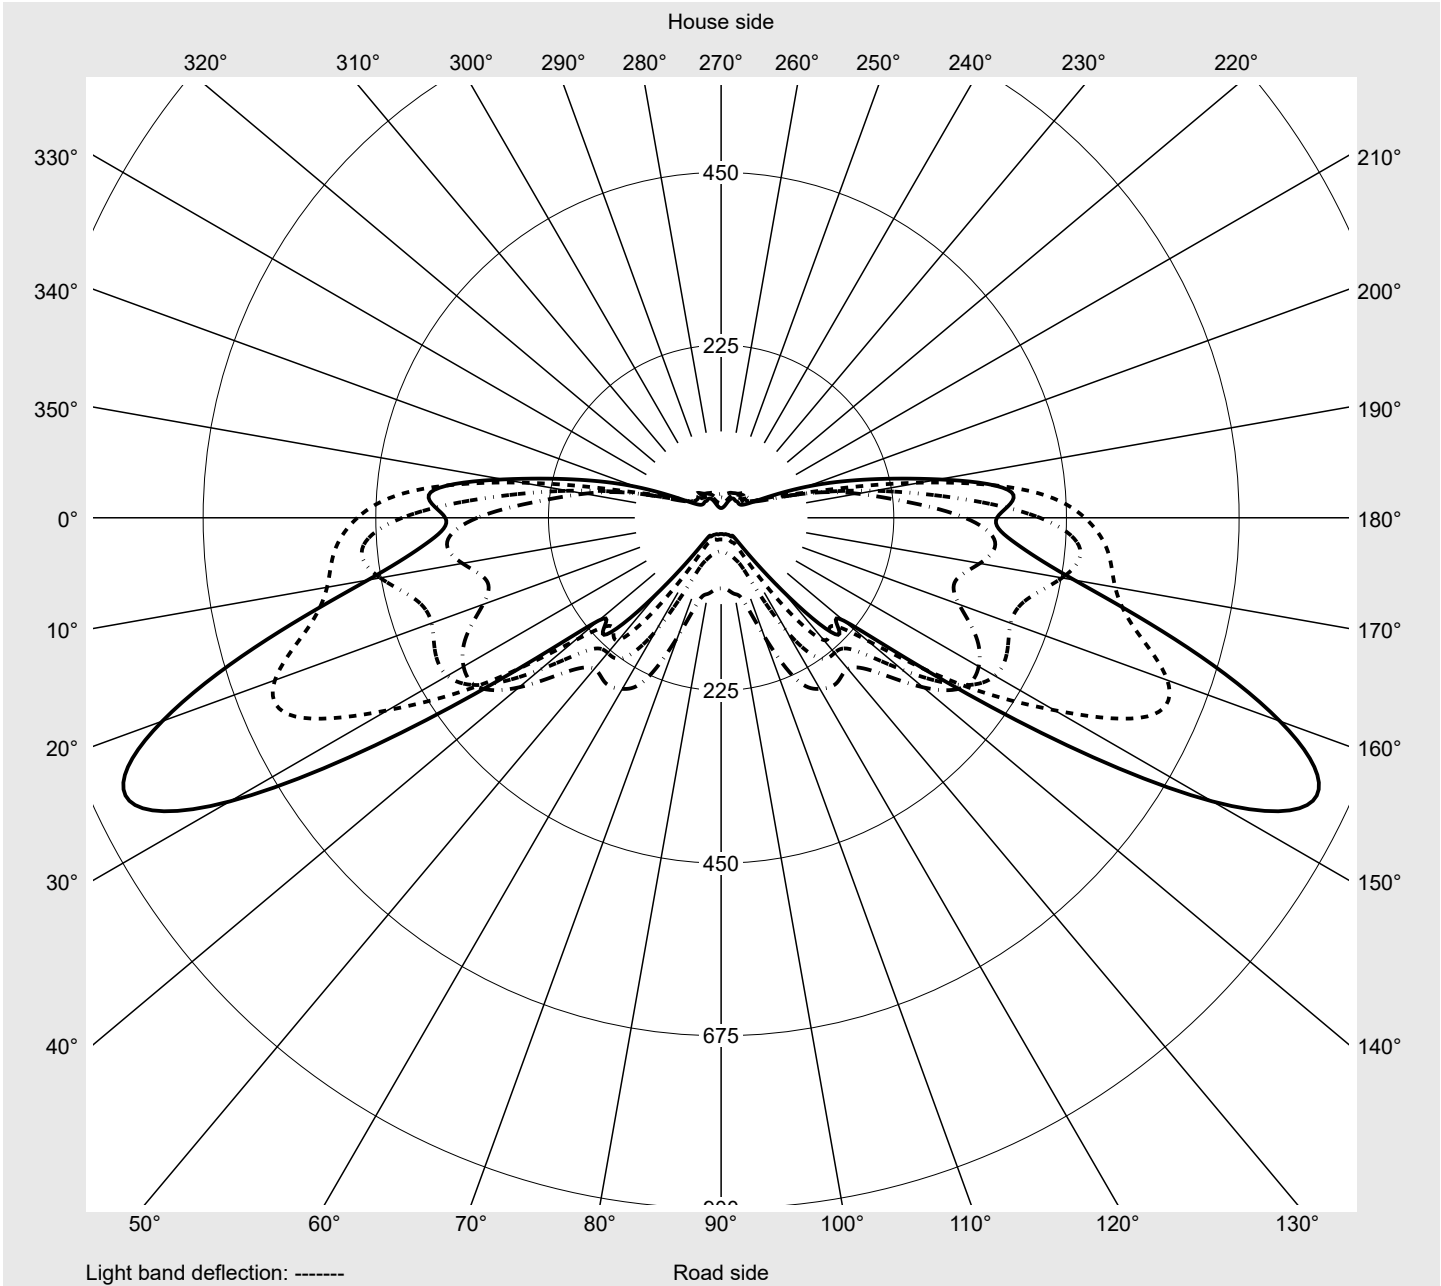

Photometric test report

Family Streetlight 21 mini LED	Order number: 5XE2U31D08JB EAN: 4069025149725	LP number 59537_50
	Version post-top or side-entry mounting Optic asymmetric, extremely wide distribution (P0.8a G) Cover toughened safety glass Lamps LED 3000 K CRI ≥ 70 Controlgear ECG SITECO iQ Rated values Net luminous flux = 10920 lm Power consumption = 71.6 W Luminous efficacy = 152.5 lm/W	serial documentation 18.01.2024

Luminous intensity in cd/klm C180-0 C205-25 C210-30 C270-90 **Imax: 856 cd/klm**

Luminaire output ratios	
Eta	100.0%
Eta 0° - 90°	100.0%
Eta 90° - 180°	0.0%

Luminous intensity class acc. to EN13201-2	
Class:	G3
Imax 70°	618.8
Imax 80°	68.3
Imax 90°	0.0
Imax >90°	0.0
Imax >95°	0.0

Measurement conditions
DIN EN 13032 and DIN 5032

Photometric test report

Family Streetlight 21 mini LED	Order number: 5XE2U31D08JB EAN: 4069025149725	LP number 59537_50
--	--	------------------------------

Envelope curve in cd/klm **KMK 72.5°** **KMK 70°** **KMK 67.5°** **KMK 65°** **siteco**

Photometric test report

Family Streetlight 21 mini LED	Order number: 5XE2U31D08JB EAN: 4069025149725	LP number 59537_50
Table of values for luminous intensities		Maximum luminous intensity
		siteco