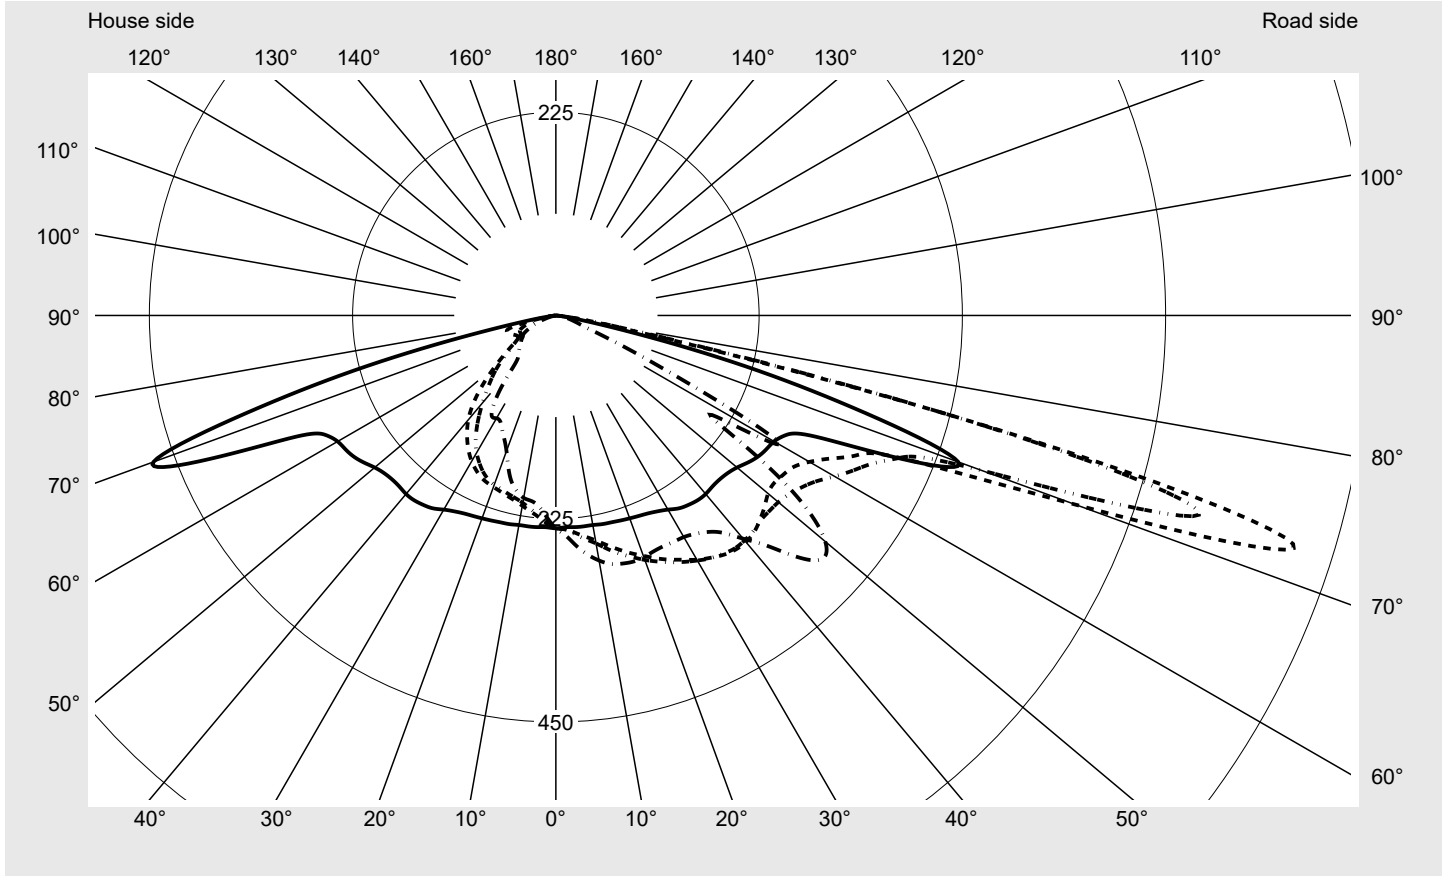

Photometric test report

Family Streetlight 21 mini LED	Order number: 5XE2U31D08JB EAN: 4069025149725	LP number 59537_50
	Version post-top or side-entry mounting Optic asymmetric, extremely wide distribution (P0.8a G) Cover toughened safety glass Lamps LED 3000 K CRI ≥ 70 Controlgear ECG SITECO iQ Rated values Net luminous flux = 10920 lm Power consumption = 71.6 W Luminous efficacy = 152.5 lm/W	serial documentation 18.01.2024

Luminous intensity in cd/klm C180-0 C205-25 C210-30 C270-90 **Imax: 856 cd/klm**

Luminaire output ratios	
Eta	100.0%
Eta 0° - 90°	100.0%
Eta 90° - 180°	0.0%

Luminous intensity class acc. to EN13201-2	
Class:	G3
Imax 70°	618.8
Imax 80°	68.3
Imax 90°	0.0
Imax >90°	0.0
Imax >95°	0.0

Measurement conditions
DIN EN 13032 and DIN 5032

Photometric test report

Family Streetlight 21 mini LED	Order number: 5XE2U31D08JB EAN: 4069025149725	LP number 59537_50
--	--	------------------------------

Envelope curve in cd/klm **KMK 72.5°** **KMK 70°** **KMK 67.5°** **KMK 65°** **siteco**

Photometric test report

Family Streetlight 21 mini LED	Order number: 5XE2U31D08JB EAN: 4069025149725	LP number 59537_50
Table of values for luminous intensities		Maximum luminous intensity
		siteco