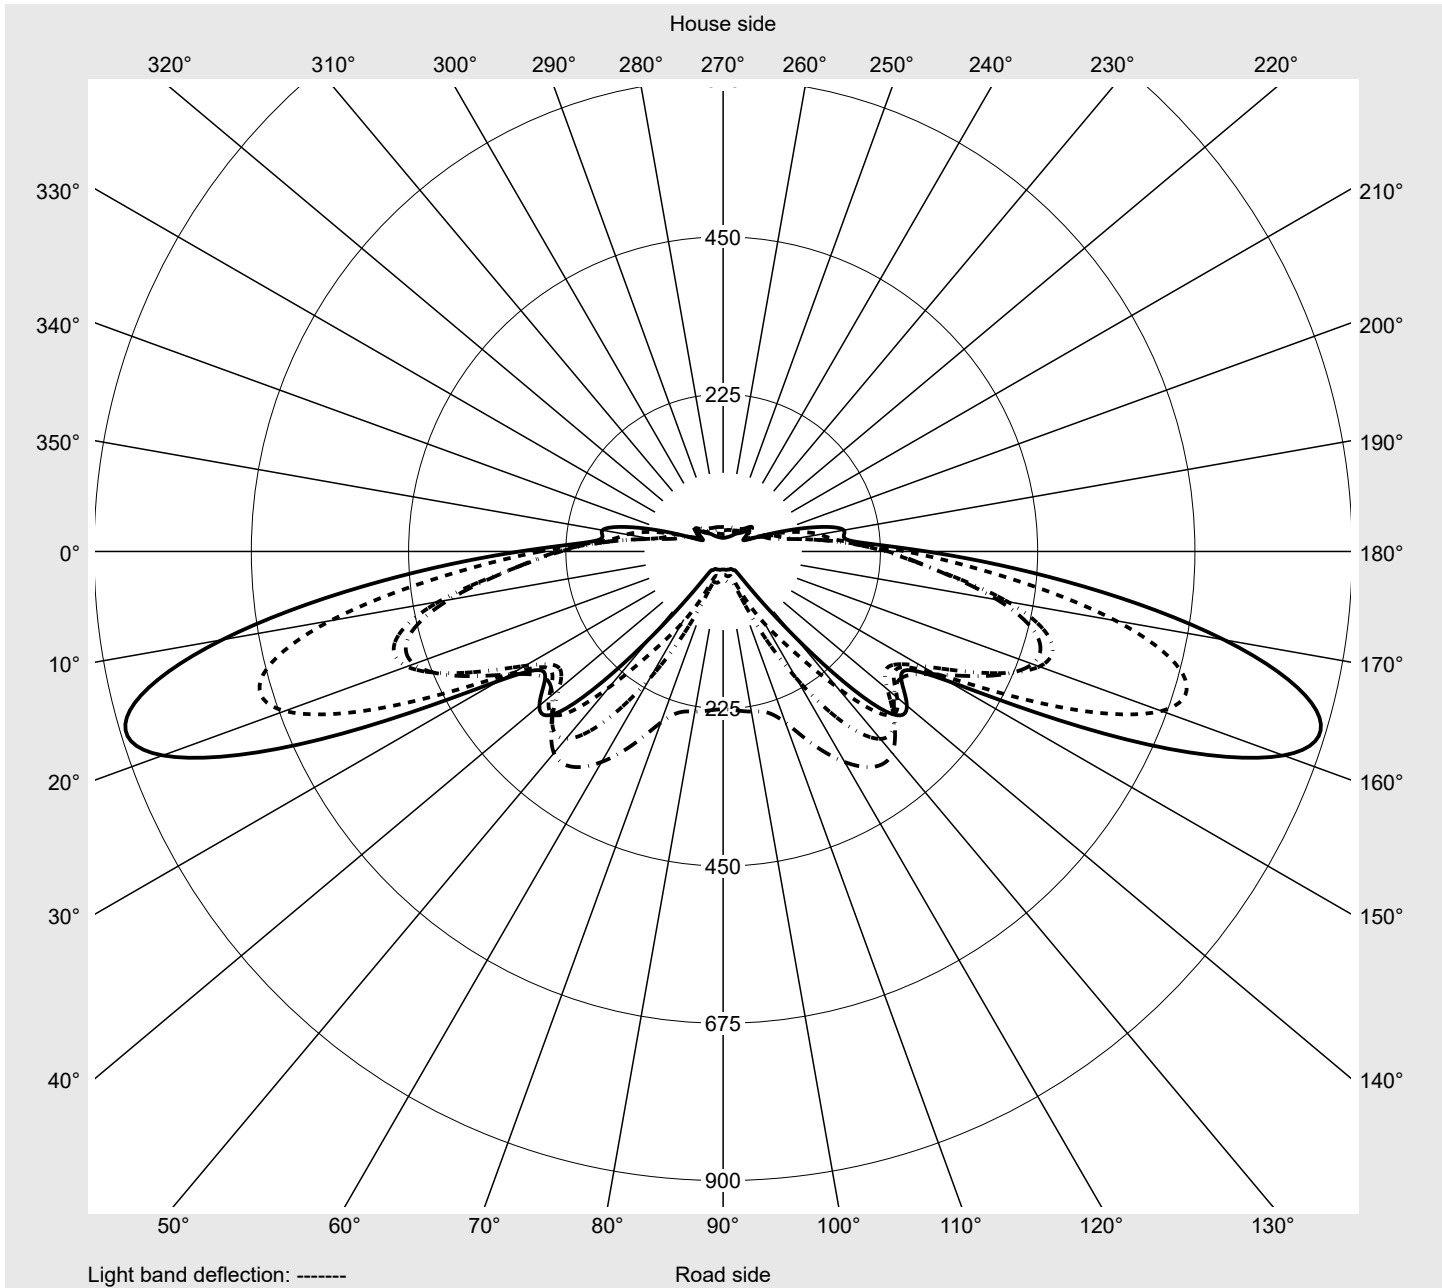

Photometric test report

Family Streetlight 21 mini LED	Order number: 5XE2U31U08GB EAN: 4069025149800	LP number 59536_33
	Version post-top or side-entry mounting, Smart Interface down Optic asymmetric, extremely wide distribution (P0.8a) Cover toughened safety glass Lamps LED 3000 K CRI ≥ 70 Controlgear EVG SITECO iQ - Smart Interface Rated values Net luminous flux = 6040 lm Power consumption = 39.8 W Luminous efficacy = 151.8 lm/W	serial documentation 18.01.2024

Luminous intensity in cd/klm C180-0 C195-15 C200-20 C270-90 **Imax: 879 cd/klm**

Luminaire output ratios

Eta	100.0%
Eta 0° - 90°	100.0%
Eta 90° - 180°	0.0%

Luminous intensity class acc. to EN13201-2

Class:	G3
Imax 70°	878.7
Imax 80°	57.3
Imax 90°	0.0
Imax >90°	0.0
Imax >95°	0.0

Measurement conditions

DIN EN 13032 and DIN 5032

Photometric test report

Family Streetlight 21 mini LED	Order number: 5XE2U31U08GB EAN: 4069025149800	LP number 59536_33
---	--	-------------------------------------

Envelope curve in cd/klm **KMK 70°** **KMK 67.5°** **KMK 65°** **KMK 62.5°** **siteco**

Photometric test report

Family Streetlight 21 mini LED	Order number: 5XE2U31U08GB EAN: 4069025149800	LP number 59536_33
Table of values for luminous intensities		Maximum luminous intensity
siteco		