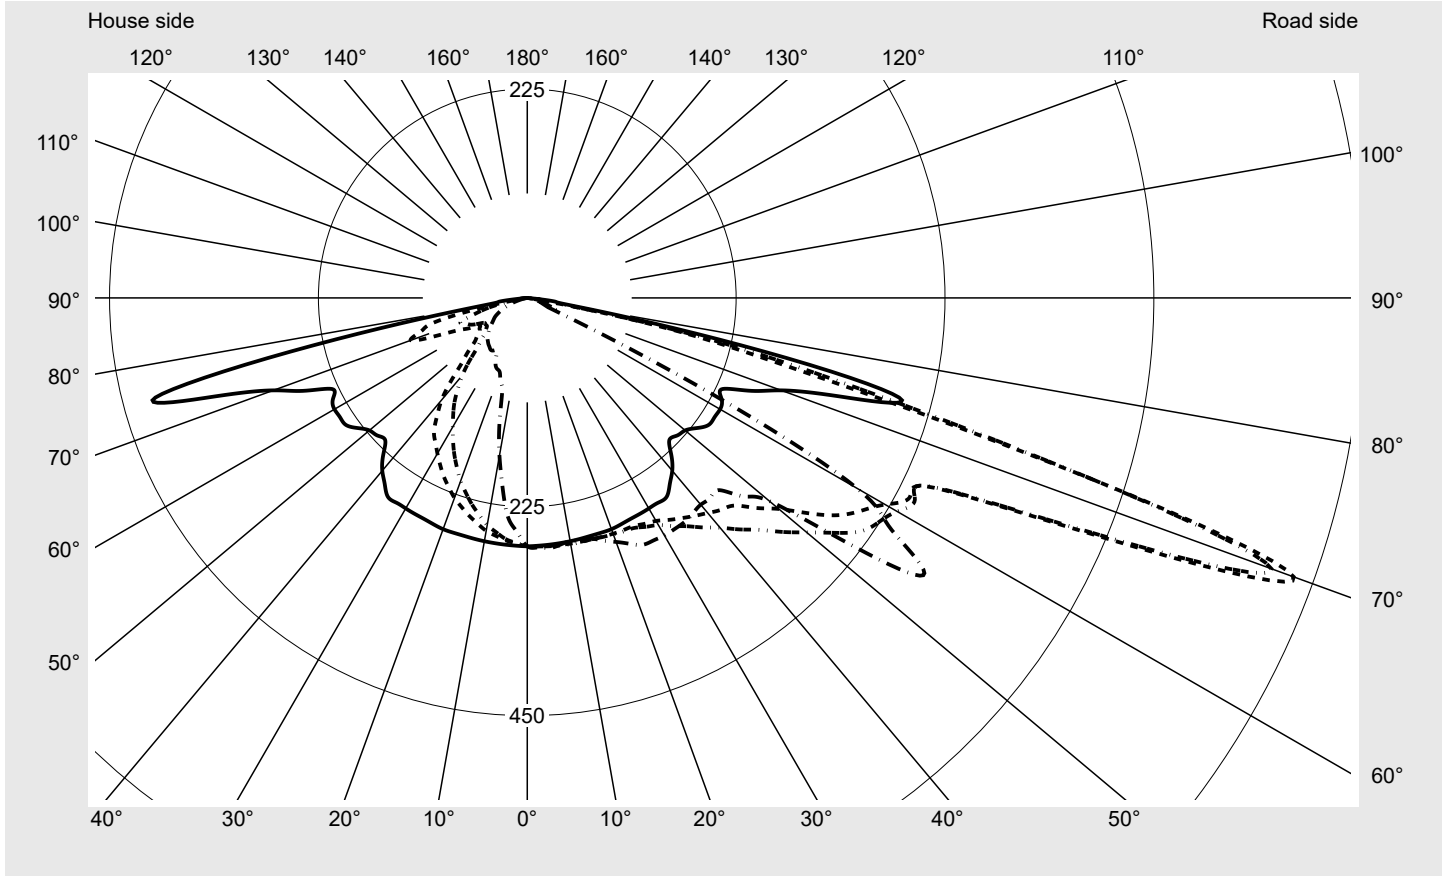

Photometric test report

Family Streetlight 21 mini LED	Order number: 5XE2U31U08GB EAN: 4069025149800	LP number 59536_33
	Version post-top or side-entry mounting, Smart Interface down Optic asymmetric, extremely wide distribution (P0.8a) Cover toughened safety glass Lamps LED 3000 K CRI ≥ 70 Controlgear EVG SITECO iQ - Smart Interface Rated values Net luminous flux = 6040 lm Power consumption = 39.8 W Luminous efficacy = 151.8 lm/W	serial documentation 18.01.2024

Luminous intensity in cd/klm C180-0 C195-15 C200-20 C270-90 **Imax: 879 cd/klm**

Luminaire output ratios

Eta	100.0%
Eta 0° - 90°	100.0%
Eta 90° - 180°	0.0%

Luminous intensity class acc. to EN13201-2

Class:	G3
Imax 70°	878.7
Imax 80°	57.3
Imax 90°	0.0
Imax >90°	0.0
Imax >95°	0.0

Measurement conditions

DIN EN 13032 and DIN 5032

Photometric test report

Family Streetlight 21 mini LED	Order number: 5XE2U31U08GB EAN: 4069025149800	LP number 59536_33
---	--	-------------------------------------

Envelope curve in cd/klm **KMK 70°** **KMK 67.5°** **KMK 65°** **KMK 62.5°** **siteco**

Photometric test report

Family Streetlight 21 mini LED	Order number: 5XE2U31U08GB EAN: 4069025149800	LP number 59536_33
Table of values for luminous intensities		Maximum luminous intensity
siteco		