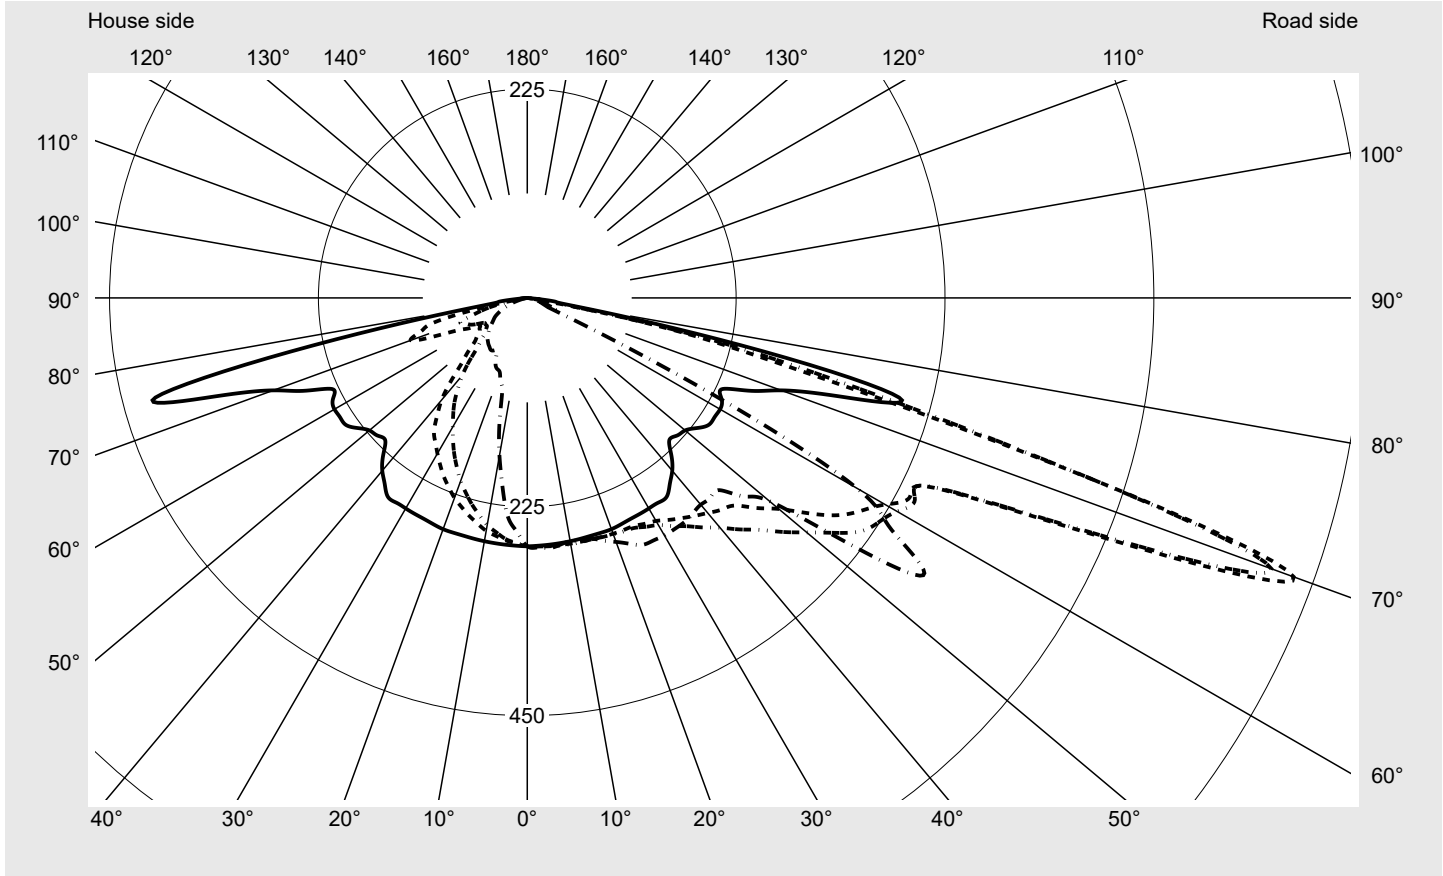

Photometric test report

Family Streetlight 21 mini LED	Order number: 5XE2U31V08GB EAN: 4069025149862	LP number 59536_43
	Version post-top or side-entry mounting, Smart Interface up Optic asymmetric, extremely wide distribution (P0.8a) Cover toughened safety glass Lamps LED 3000 K CRI ≥ 70 Controlgear EVG SITECO iQ - Smart Interface Rated values Net luminous flux = 6040 lm Power consumption = 39.8 W Luminous efficacy = 151.8 lm/W	serial documentation 18.01.2024

Luminous intensity in cd/klm C180-0 C195-15 C200-20 C270-90 **Imax: 879 cd/klm**

Luminaire output ratios	
Eta	100.0%
Eta 0° - 90°	100.0%
Eta 90° - 180°	0.0%
Measurement conditions	
DIN EN 13032 and DIN 5032	

Luminous intensity class acc. to EN13201-2	
Class:	G3
Imax 70°	878.7
Imax 80°	57.3
Imax 90°	0.0
Imax >90°	0.0
Imax >95°	0.0

Photometric test report

Family Streetlight 21 mini LED	Order number: 5XE2U31V08GB EAN: 4069025149862	LP number 59536_43
--	--	------------------------------

Envelope curve in cd/klm **KMK 70°** **KMK 67.5°** **KMK 65°** **KMK 62.5°** **siteco**

Photometric test report

Family Streetlight 21 mini LED	Order number: 5XE2U31V08GB EAN: 4069025149862	LP number 59536_43
Table of values for luminous intensities		Maximum luminous intensity
siteco		