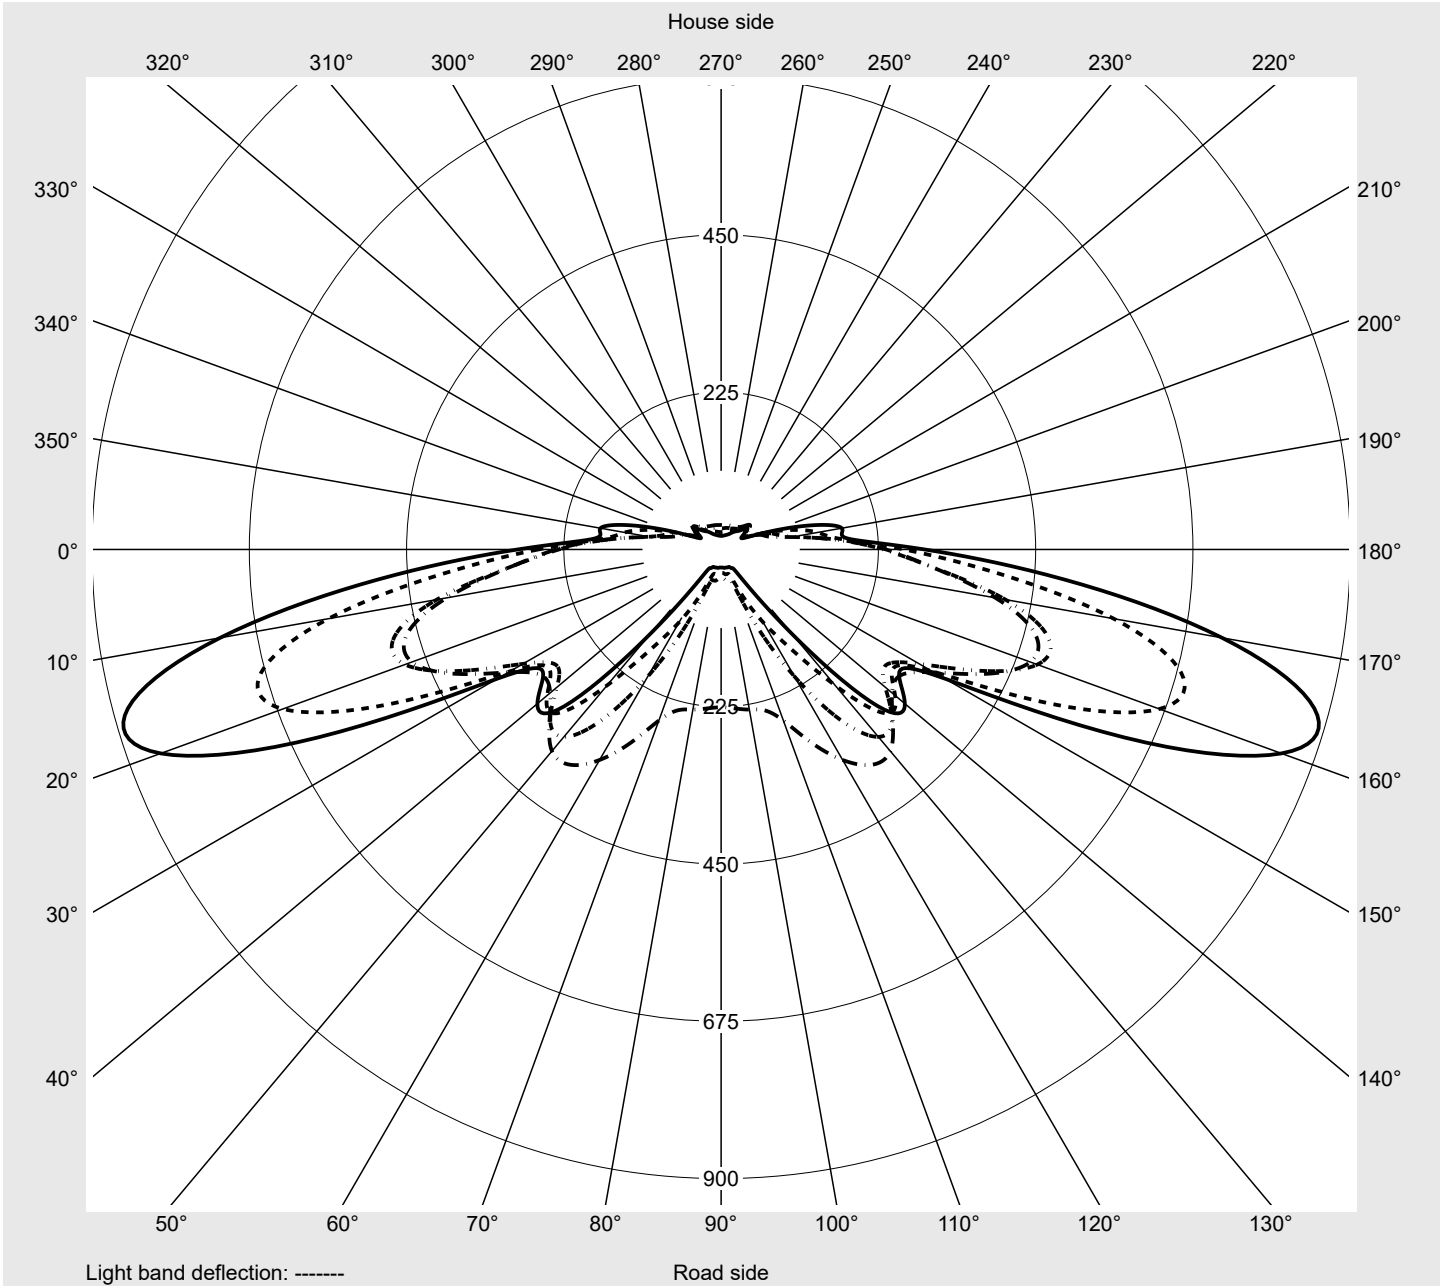

Photometric test report

Family Streetlight 21 mini LED	Order number: 5XE2U31V08GB EAN: 4069025149862	LP number 59536_43
	Version post-top or side-entry mounting, Smart Interface up Optic asymmetric, extremely wide distribution (P0.8a) Cover toughened safety glass Lamps LED 3000 K CRI ≥ 70 Controlgear EVG SITECO iQ - Smart Interface Rated values Net luminous flux = 6040 lm Power consumption = 39.8 W Luminous efficacy = 151.8 lm/W	serial documentation 18.01.2024

Luminous intensity in cd/klm C180-0 C195-15 C200-20 C270-90 **Imax: 879 cd/klm**

Luminaire output ratios	
Eta	100.0%
Eta 0° - 90°	100.0%
Eta 90° - 180°	0.0%
Measurement conditions	
DIN EN 13032 and DIN 5032	

Luminous intensity class acc. to EN13201-2	
Class:	G3
Imax 70°	878.7
Imax 80°	57.3
Imax 90°	0.0
Imax >90°	0.0
Imax >95°	0.0

Photometric test report

Family Streetlight 21 mini LED	Order number: 5XE2U31V08GB EAN: 4069025149862	LP number 59536_43
--	--	------------------------------

Envelope curve in cd/klm **KMK 70°** **KMK 67.5°** **KMK 65°** **KMK 62.5°** **siteco**

Photometric test report

Family Streetlight 21 mini LED	Order number: 5XE2U31V08GB EAN: 4069025149862	LP number 59536_43
Table of values for luminous intensities		Maximum luminous intensity
siteco		