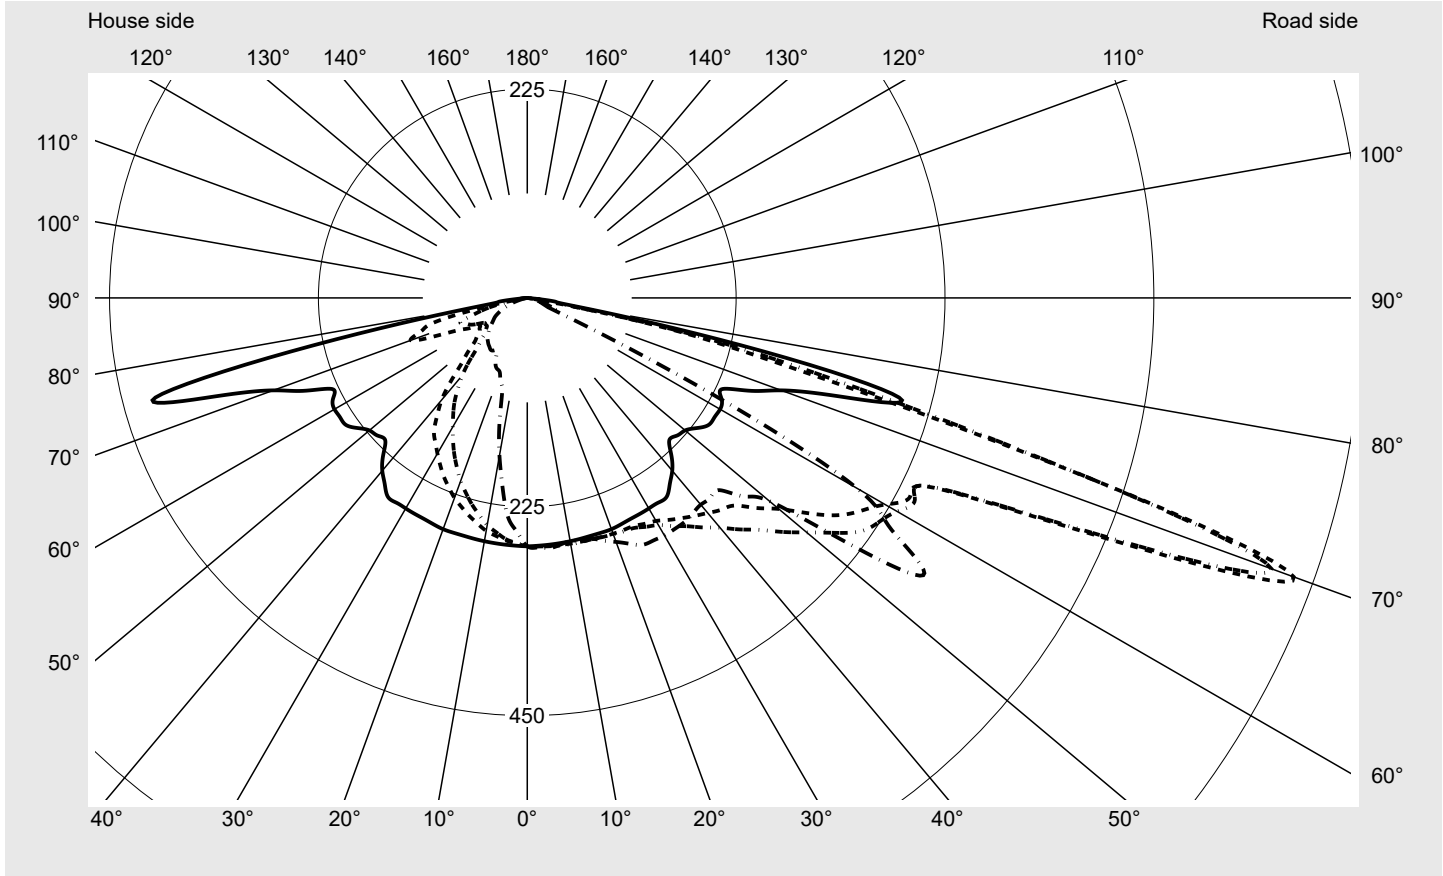

Photometric test report

Family Streetlight 21 mini LED	Order number: 5XE2U31V08HB EAN: 4069025149886	LP number 59536_44
	Version post-top or side-entry mounting, Smart Interface up Optic asymmetric, extremely wide distribution (P0.8a) Cover toughened safety glass Lamps LED 3000 K CRI ≥ 70 Controlgear EVG SITECO iQ - Smart Interface Rated values Net luminous flux = 9830 lm Power consumption = 71.0 W Luminous efficacy = 138.5 lm/W	serial documentation 18.01.2024

Luminous intensity in cd/klm C180-0 C195-15 C200-20 C270-90 **Imax: 879 cd/klm**

Luminaire output ratios

Eta	100.0%
Eta 0° - 90°	100.0%
Eta 90° - 180°	0.0%

Luminous intensity class acc. to EN13201-2

Class:	G3
Imax 70°	878.7
Imax 80°	57.3
Imax 90°	0.0
Imax >90°	0.0
Imax >95°	0.0

Measurement conditions

DIN EN 13032 and DIN 5032

Photometric test report

Family Streetlight 21 mini LED	Order number: 5XE2U31V08HB EAN: 4069025149886	LP number 59536_44
--	--	------------------------------

Envelope curve in cd/klm **KMK 70°** **KMK 67.5°** **KMK 65°** **KMK 62.5°** **siteco**

Photometric test report

Family Streetlight 21 mini LED	Order number: 5XE2U31V08HB EAN: 4069025149886	LP number 59536_44
Table of values for luminous intensities		Maximum luminous intensity
siteco		