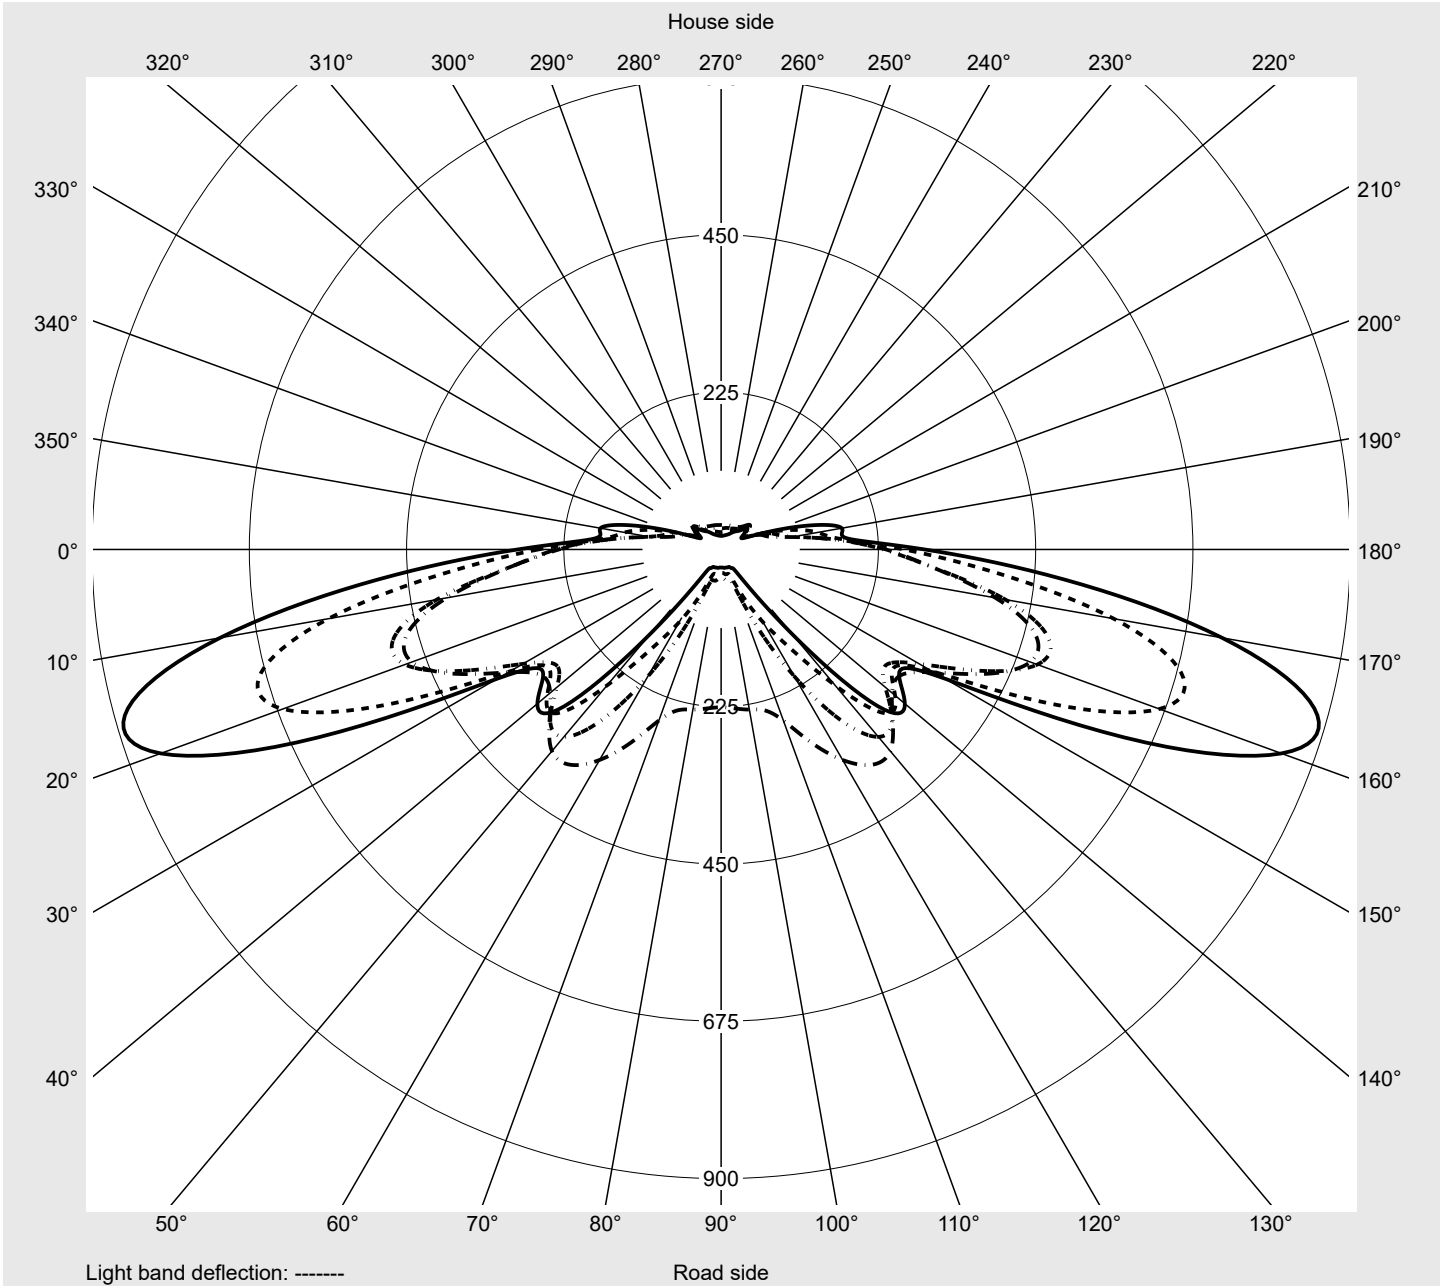

Photometric test report

Family Streetlight 21 mini LED	Order number: 5XE2U31V08HB EAN: 4069025149886	LP number 59536_44
	Version post-top or side-entry mounting, Smart Interface up Optic asymmetric, extremely wide distribution (P0.8a) Cover toughened safety glass Lamps LED 3000 K CRI ≥ 70 Controlgear EVG SITECO iQ - Smart Interface Rated values Net luminous flux = 9830 lm Power consumption = 71.0 W Luminous efficacy = 138.5 lm/W	serial documentation 18.01.2024

Luminous intensity in cd/klm C180-0 C195-15 C200-20 C270-90 **Imax: 879 cd/klm**

Luminaire output ratios

Eta	100.0%
Eta 0° - 90°	100.0%
Eta 90° - 180°	0.0%

Luminous intensity class acc. to EN13201-2

Class:	G3
Imax 70°	878.7
Imax 80°	57.3
Imax 90°	0.0
Imax >90°	0.0
Imax >95°	0.0

Measurement conditions

DIN EN 13032 and DIN 5032

Photometric test report

Family Streetlight 21 mini LED	Order number: 5XE2U31V08HB EAN: 4069025149886	LP number 59536_44
--	--	------------------------------

Envelope curve in cd/klm **KMK 70°** **KMK 67.5°** **KMK 65°** **KMK 62.5°** **siteco**

Photometric test report

Family Streetlight 21 mini LED	Order number: 5XE2U31V08HB EAN: 4069025149886	LP number 59536_44
Table of values for luminous intensities		Maximum luminous intensity
siteco		