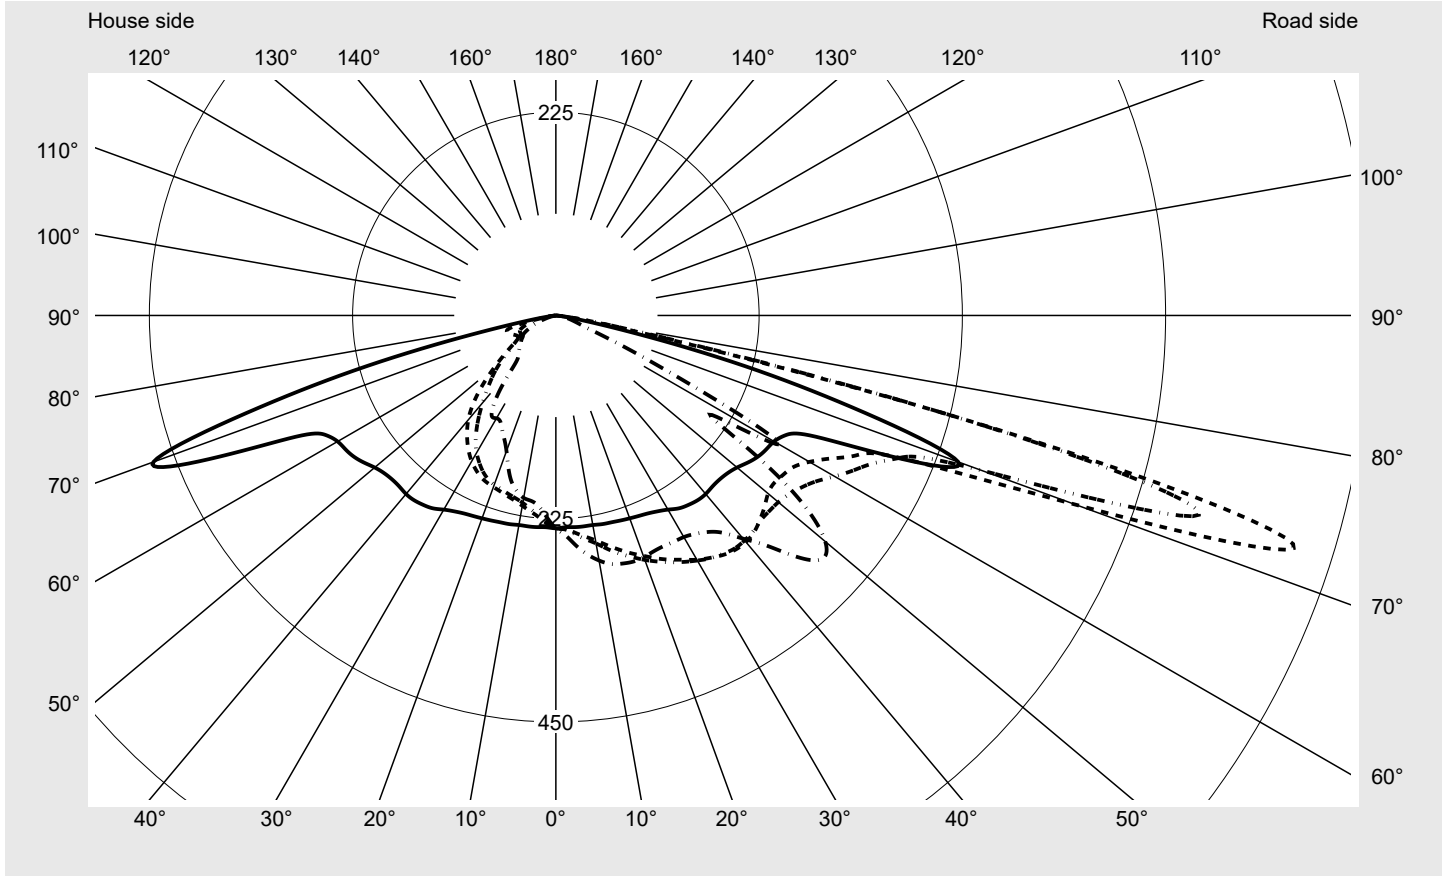

Photometric test report

Family Streetlight 21 mini LED	Order number: 5XE2U31V08JB EAN: 4069025149909	LP number 59537_9
	Version post-top or side-entry mounting, Smart Interface up Optic asymmetric, extremely wide distribution (P0.8a G) Cover toughened safety glass Lamps LED 3000 K CRI ≥ 70 Controlgear EVG SITECO iQ - Smart Interface Rated values Net luminous flux = 11310 lm Power consumption = 72.5 W Luminous efficacy = 156 lm/W	serial documentation 18.01.2024

Luminous intensity in cd/klm C180-0 C205-25 C210-30 C270-90 **Imax: 856 cd/klm**

Luminaire output ratios

Eta	100.0%
Eta 0° - 90°	100.0%
Eta 90° - 180°	0.0%

Luminous intensity class acc. to EN13201-2

Class:	G3
Imax 70°	618.8
Imax 80°	68.3
Imax 90°	0.0
Imax >90°	0.0
Imax >95°	0.0

Envelope curve in cd/klm **KMK 72.5°** **KMK 70°** **KMK 67.5°** **KMK 65°** **siteco**

Photometric test report

Family Streetlight 21 mini LED	Order number: 5XE2U31V08JB EAN: 4069025149909	LP number 59537_9
Table of values for luminous intensities		Maximum luminous intensity
siteco		