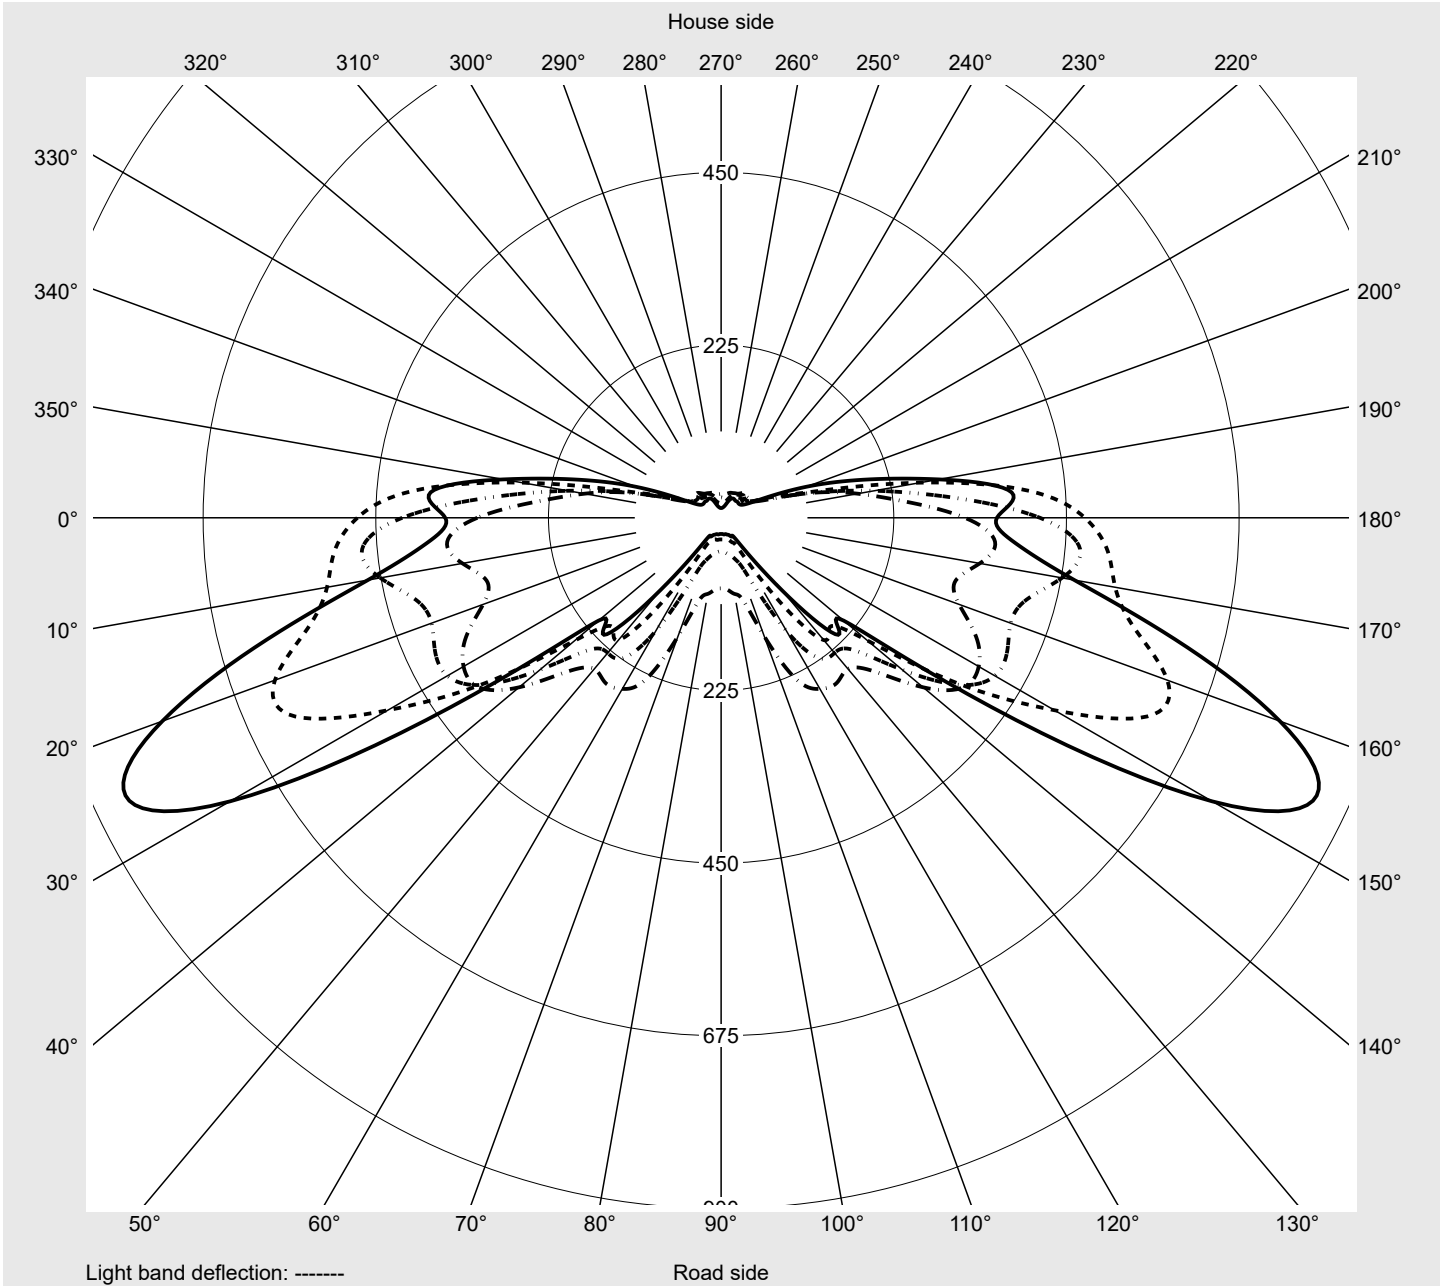

Photometric test report

Family Streetlight 21 mini LED	Order number: 5XE2U31V08JB EAN: 4069025149909	LP number 59537_9
	Version post-top or side-entry mounting, Smart Interface up Optic asymmetric, extremely wide distribution (P0.8a G) Cover toughened safety glass Lamps LED 3000 K CRI ≥ 70 Controlgear EVG SITECO iQ - Smart Interface Rated values Net luminous flux = 11310 lm Power consumption = 72.5 W Luminous efficacy = 156 lm/W	serial documentation 18.01.2024

Luminous intensity in cd/klm C180-0 C205-25 C210-30 C270-90 **Imax: 856 cd/klm**

Luminaire output ratios

Eta	100.0%
Eta 0° - 90°	100.0%
Eta 90° - 180°	0.0%

Luminous intensity class acc. to EN13201-2

Class:	G3
Imax 70°	618.8
Imax 80°	68.3
Imax 90°	0.0
Imax >90°	0.0
Imax >95°	0.0

Measurement conditions

DIN EN 13032 and DIN 5032

Photometric test report

Family Streetlight 21 mini LED	Order number: 5XE2U31V08JB EAN: 4069025149909	LP number 59537_9
--	--	-----------------------------

Envelope curve in cd/klm **KMK 72.5°** **KMK 70°** **KMK 67.5°** **KMK 65°** **siteco**

Photometric test report

Family Streetlight 21 mini LED	Order number: 5XE2U31V08JB EAN: 4069025149909	LP number 59537_9
Table of values for luminous intensities		Maximum luminous intensity
siteco		