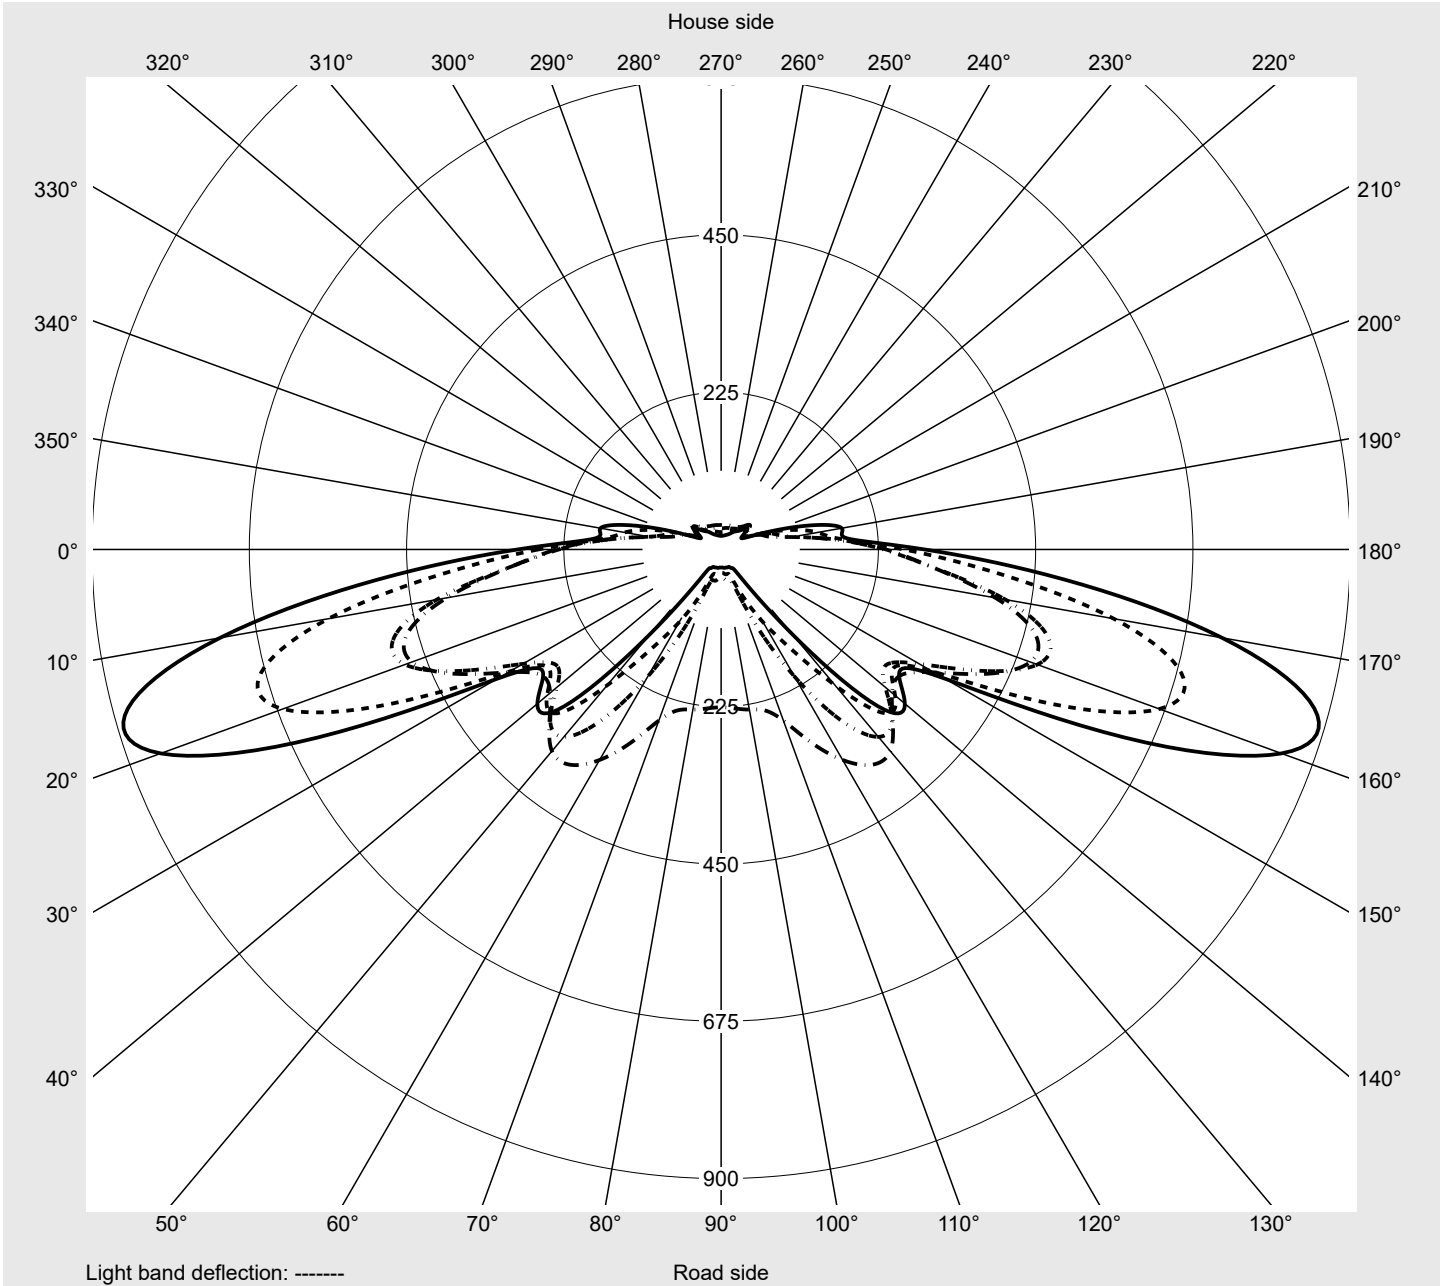

Photometric test report

Family Streetlight 21 mini LED	Order number: 5XE2U31Y08GB EAN: 4069025149930	LP number 59536_53
	Version post-top or side-entry mounting, Smart Interface up/down Optic asymmetric, extremely wide distribution (P0.8a) Cover toughened safety glass Lamps LED 3000 K CRI ≥ 70 Controlgear EVG SITECO iQ - Smart Interface Rated values Net luminous flux = 6040 lm Power consumption = 39.8 W Luminous efficacy = 151.8 lm/W	serial documentation 18.01.2024

Luminous intensity in cd/klm C180-0 C195-15 C200-20 C270-90 **Imax: 879 cd/klm**

Luminaire output ratios

Eta	100.0%
Eta 0° - 90°	100.0%
Eta 90° - 180°	0.0%

Luminous intensity class acc. to EN13201-2

Class:	G3
Imax 70°	878.7
Imax 80°	57.3
Imax 90°	0.0
Imax >90°	0.0
Imax >95°	0.0

Measurement conditions

DIN EN 13032 and DIN 5032

Photometric test report

Family Streetlight 21 mini LED	Order number: 5XE2U31Y08GB EAN: 4069025149930	LP number 59536_53
--	--	------------------------------

Envelope curve in cd/klm **KMK 70°** **KMK 67.5°** **KMK 65°** **KMK 62.5°** **siteco**

Photometric test report

Family Streetlight 21 mini LED	Order number: 5XE2U31Y08GB EAN: 4069025149930	LP number 59536_53
Table of values for luminous intensities		Maximum luminous intensity
siteco		