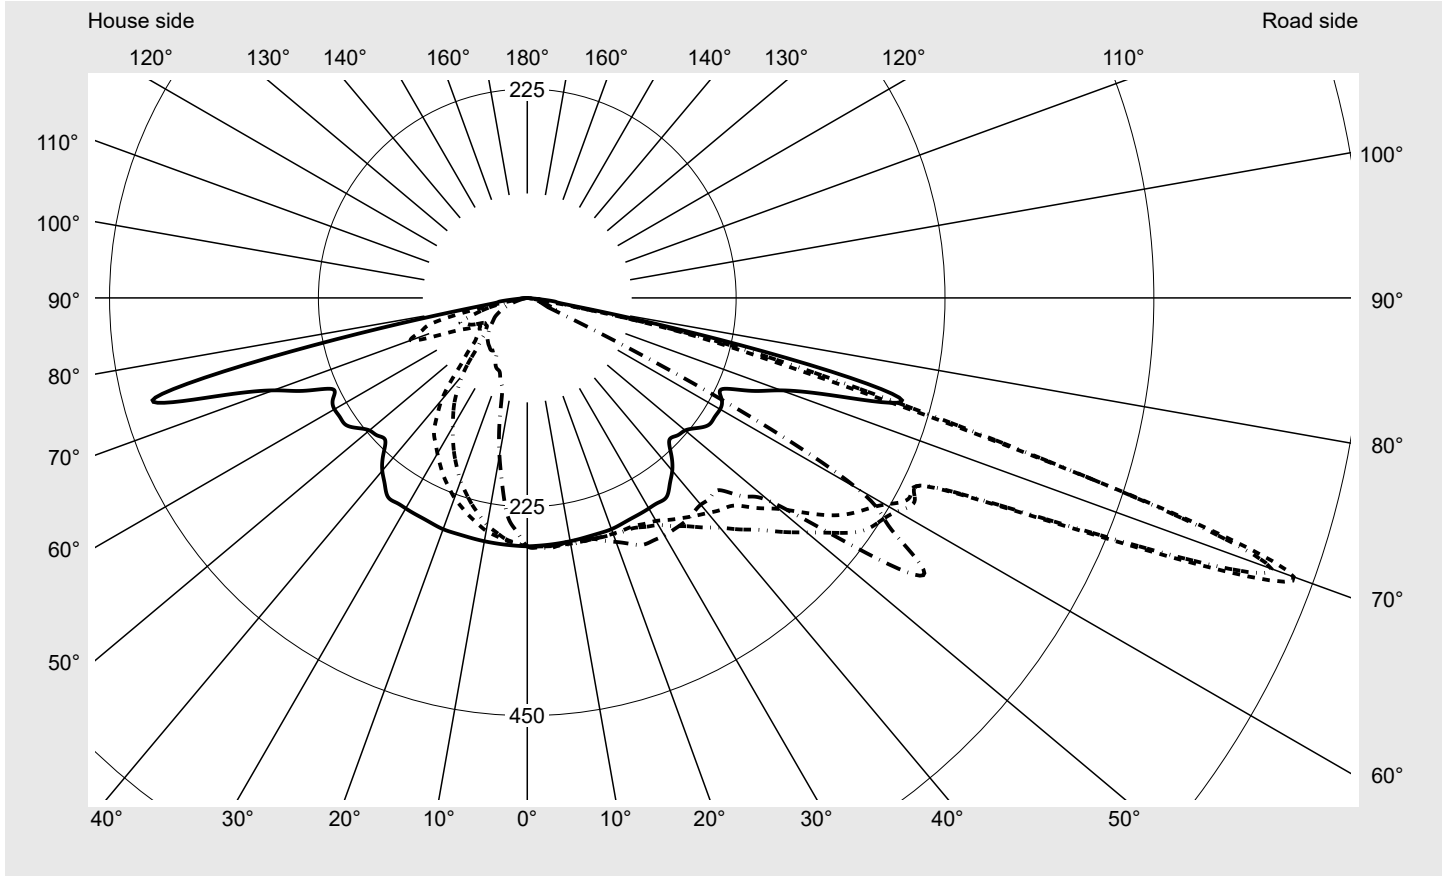

Photometric test report

Family Streetlight 21 mini LED	Order number: 5XE2U31Y08GB EAN: 4069025149930	LP number 59536_53
	Version post-top or side-entry mounting, Smart Interface up/down Optic asymmetric, extremely wide distribution (P0.8a) Cover toughened safety glass Lamps LED 3000 K CRI ≥ 70 Controlgear EVG SITECO iQ - Smart Interface Rated values Net luminous flux = 6040 lm Power consumption = 39.8 W Luminous efficacy = 151.8 lm/W	serial documentation 18.01.2024

Luminous intensity in cd/klm C180-0 C195-15 C200-20 C270-90 **Imax: 879 cd/klm**

Luminaire output ratios

Eta	100.0%
Eta 0° - 90°	100.0%
Eta 90° - 180°	0.0%

Luminous intensity class acc. to EN13201-2

Class:	G3
Imax 70°	878.7
Imax 80°	57.3
Imax 90°	0.0
Imax >90°	0.0
Imax >95°	0.0

Measurement conditions

DIN EN 13032 and DIN 5032

Photometric test report

Family Streetlight 21 mini LED	Order number: 5XE2U31Y08GB EAN: 4069025149930	LP number 59536_53
--	--	------------------------------

Envelope curve in cd/klm **KMK 70°** **KMK 67.5°** **KMK 65°** **KMK 62.5°** **siteco**

Photometric test report

Family Streetlight 21 mini LED	Order number: 5XE2U31Y08GB EAN: 4069025149930	LP number 59536_53
Table of values for luminous intensities		Maximum luminous intensity
siteco		