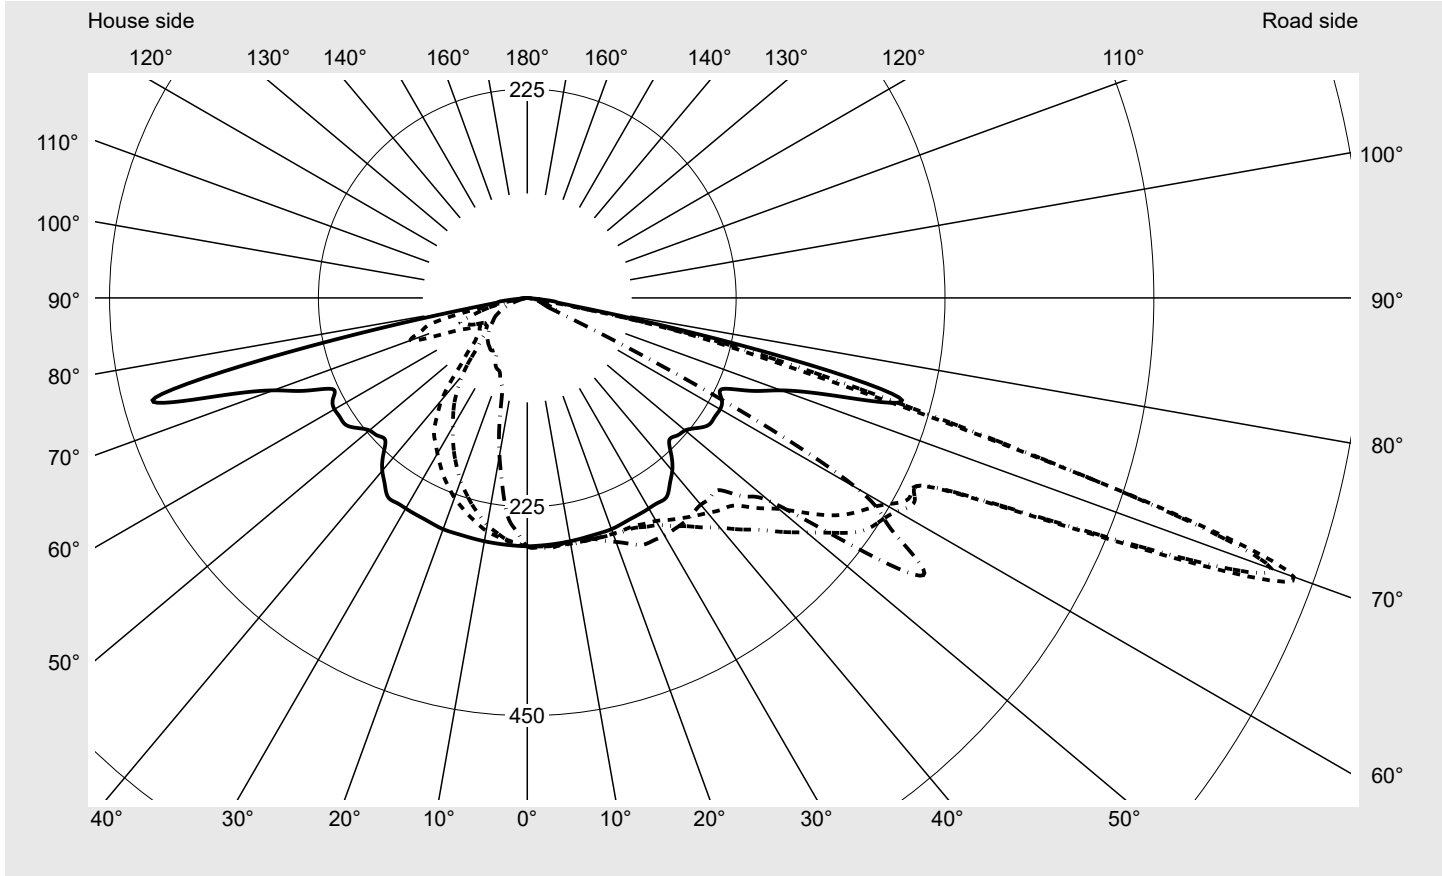

Photometric test report

Family Streetlight 21 mini LED	Order number: 5XE2U31Y08HB EAN: 4069025149947	LP number 59536_54
	Version post-top or side-entry mounting, Smart Interface up/down Optic asymmetric, extremely wide distribution (P0.8a) Cover toughened safety glass Lamps LED 3000 K CRI ≥ 70 Controlgear EVG SITECO iQ - Smart Interface Rated values Net luminous flux = 9830 lm Power consumption = 71.0 W Luminous efficacy = 138.5 lm/W	serial documentation 18.01.2024

Luminous intensity in cd/klm C180-0 C195-15 C200-20 C270-90 **Imax: 879 cd/klm**

Luminaire output ratios	
Eta	100.0%
Eta 0° - 90°	100.0%
Eta 90° - 180°	0.0%
Measurement conditions	
DIN EN 13032 and DIN 5032	

Luminous intensity class acc. to EN13201-2	
Class:	G3
Imax 70°	878.7
Imax 80°	57.3
Imax 90°	0.0
Imax >90°	0.0
Imax >95°	0.0

Photometric test report

Family Streetlight 21 mini LED	Order number: 5XE2U31Y08HB EAN: 4069025149947	LP number 59536_54
--	--	-------------------------------------

Envelope curve in cd/klm **KMK 70°** **KMK 67.5°** **KMK 65°** **KMK 62.5°** **siteco**

Photometric test report

Family Streetlight 21 mini LED	Order number: 5XE2U31Y08HB EAN: 4069025149947	LP number 59536_54
Table of values for luminous intensities		Maximum luminous intensity
siteco		