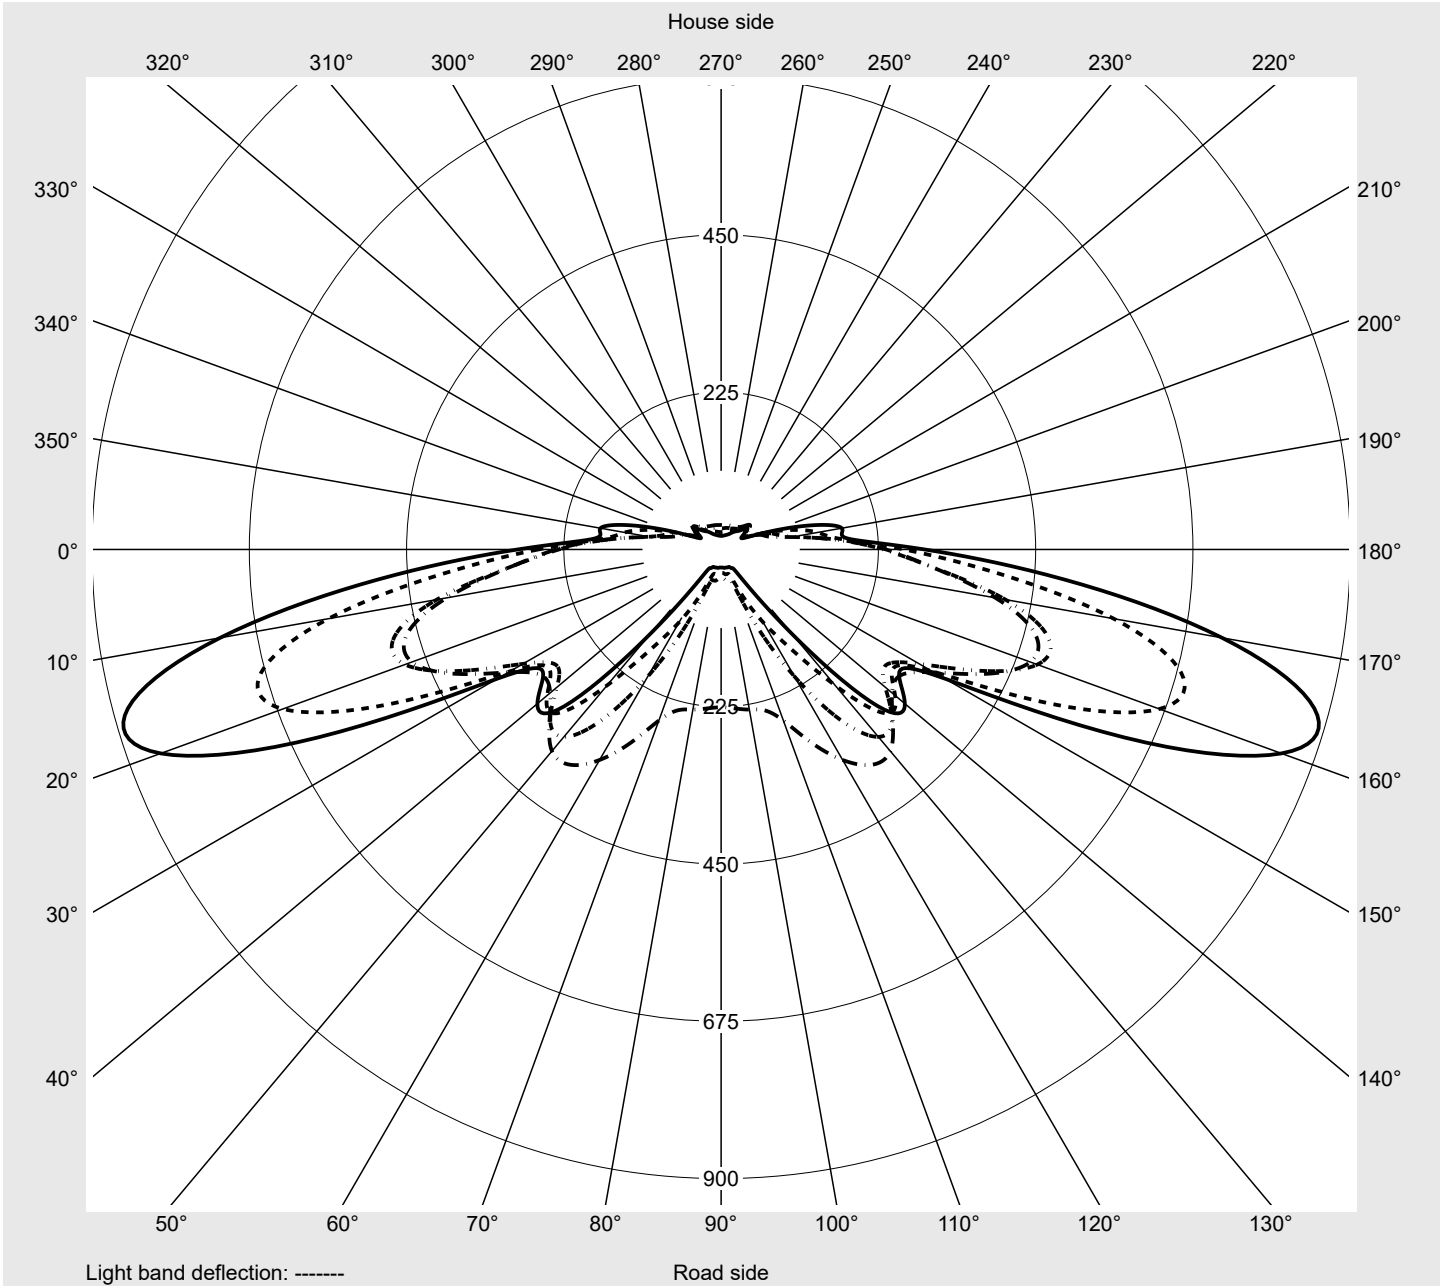

Photometric test report

Family Streetlight 21 mini LED	Order number: 5XE2U31Y08HB EAN: 4069025149947	LP number 59536_54
	Version post-top or side-entry mounting, Smart Interface up/down Optic asymmetric, extremely wide distribution (P0.8a) Cover toughened safety glass Lamps LED 3000 K CRI ≥ 70 Controlgear EVG SITECO iQ - Smart Interface Rated values Net luminous flux = 9830 lm Power consumption = 71.0 W Luminous efficacy = 138.5 lm/W	serial documentation 18.01.2024

Luminous intensity in cd/klm C180-0 C195-15 C200-20 C270-90 **Imax: 879 cd/klm**

Luminaire output ratios	
Eta	100.0%
Eta 0° - 90°	100.0%
Eta 90° - 180°	0.0%
Measurement conditions	
DIN EN 13032 and DIN 5032	

Luminous intensity class acc. to EN13201-2	
Class:	G3
Imax 70°	878.7
Imax 80°	57.3
Imax 90°	0.0
Imax >90°	0.0
Imax >95°	0.0

Photometric test report

Family Streetlight 21 mini LED	Order number: 5XE2U31Y08HB EAN: 4069025149947	LP number 59536_54
--	--	-------------------------------------

Envelope curve in cd/klm **KMK 70°** **KMK 67.5°** **KMK 65°** **KMK 62.5°** **siteco**

Photometric test report

Family Streetlight 21 mini LED	Order number: 5XE2U31Y08HB EAN: 4069025149947	LP number 59536_54
Table of values for luminous intensities		Maximum luminous intensity
siteco		