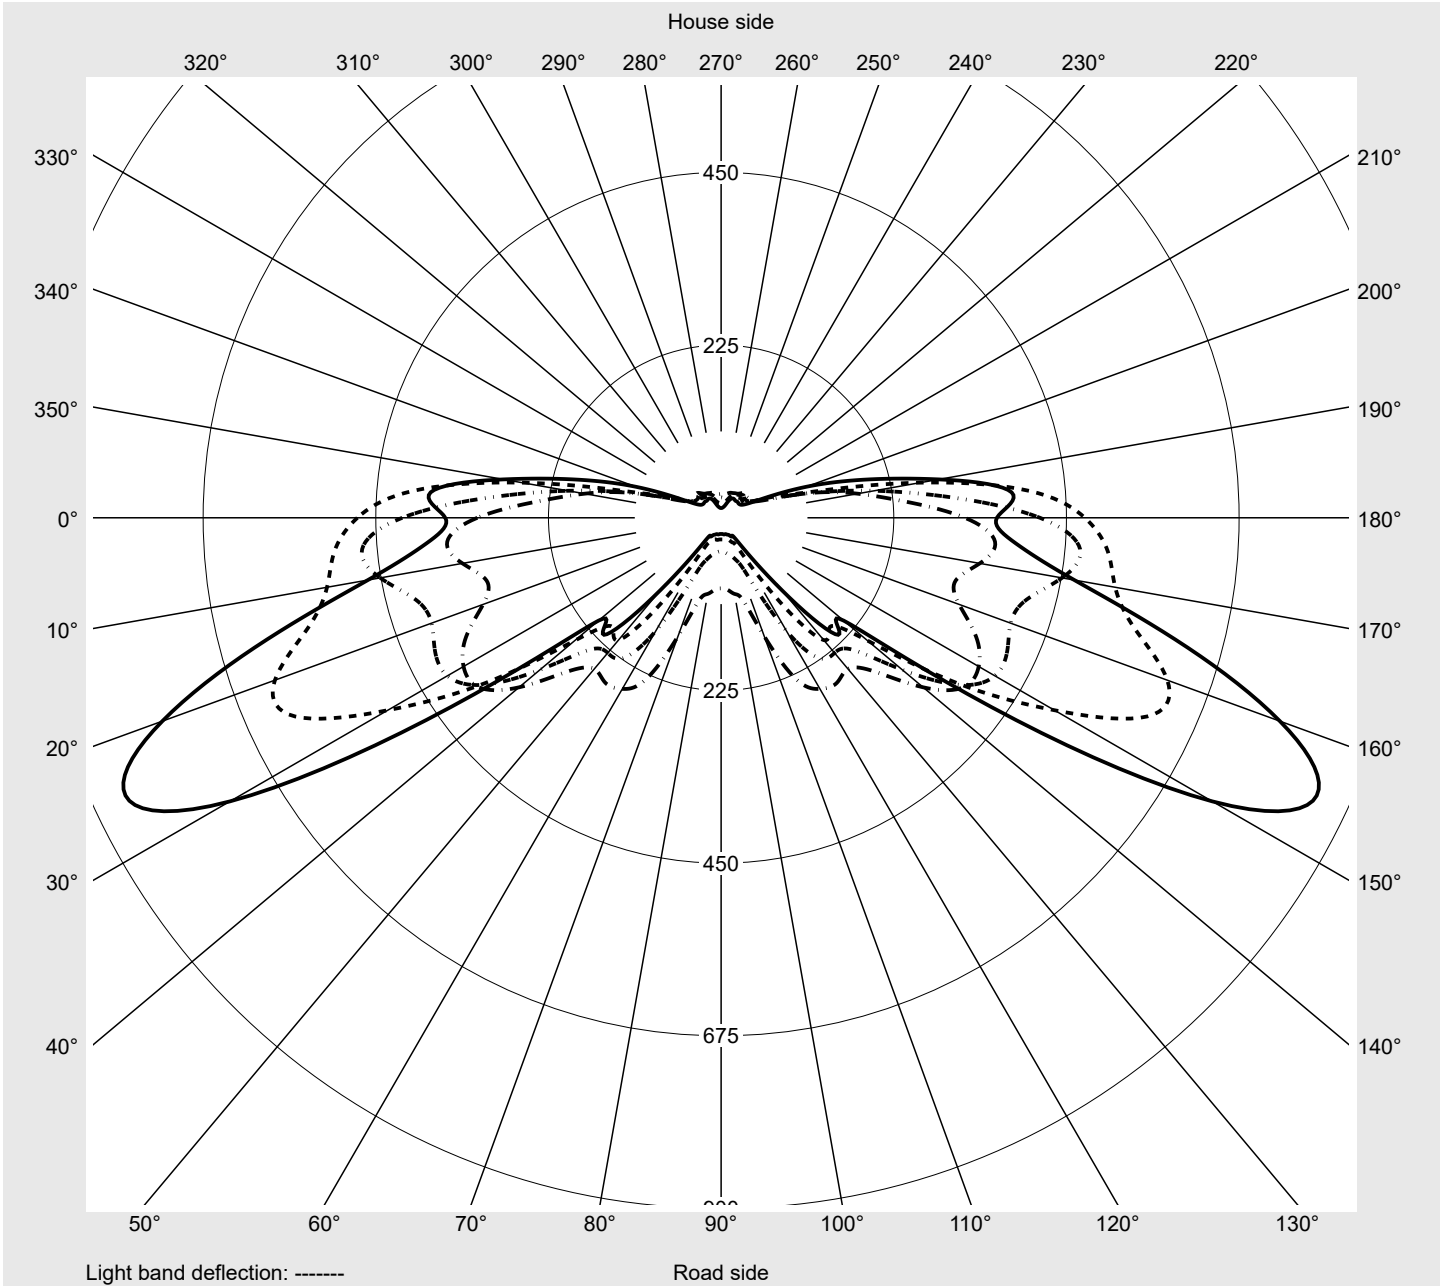

Photometric test report

Family Streetlight 21 mini LED	Order number: 5XE2U31Y08JB EAN: 4069025149961	LP number 59537_14
	Version post-top or side-entry mounting, Smart Interface up/down Optic asymmetric, extremely wide distribution (P0.8a G) Cover toughened safety glass Lamps LED 3000 K CRI ≥ 70 Controlgear EVG SITECO iQ - Smart Interface Rated values Net luminous flux = 11310 lm Power consumption = 72.5 W Luminous efficacy = 156 lm/W	serial documentation 18.01.2024

Luminous intensity in cd/klm C180-0 C205-25 C210-30 C270-90 **Imax: 856 cd/klm**

Luminaire output ratios

Eta	100.0%
Eta 0° - 90°	100.0%
Eta 90° - 180°	0.0%

Luminous intensity class acc. to EN13201-2

Class:	G3
Imax 70°	618.8
Imax 80°	68.3
Imax 90°	0.0
Imax >90°	0.0
Imax >95°	0.0

Measurement conditions

DIN EN 13032 and DIN 5032

Photometric test report

Family Streetlight 21 mini LED	Order number: 5XE2U31Y08JB EAN: 4069025149961	LP number 59537_14
--	--	------------------------------

Envelope curve in cd/klm **KMK 72.5°** **KMK 70°** **KMK 67.5°** **KMK 65°** **siteco**

Photometric test report

Family Streetlight 21 mini LED	Order number: 5XE2U31Y08JB EAN: 4069025149961	LP number 59537_14
Table of values for luminous intensities		Maximum luminous intensity
		siteco