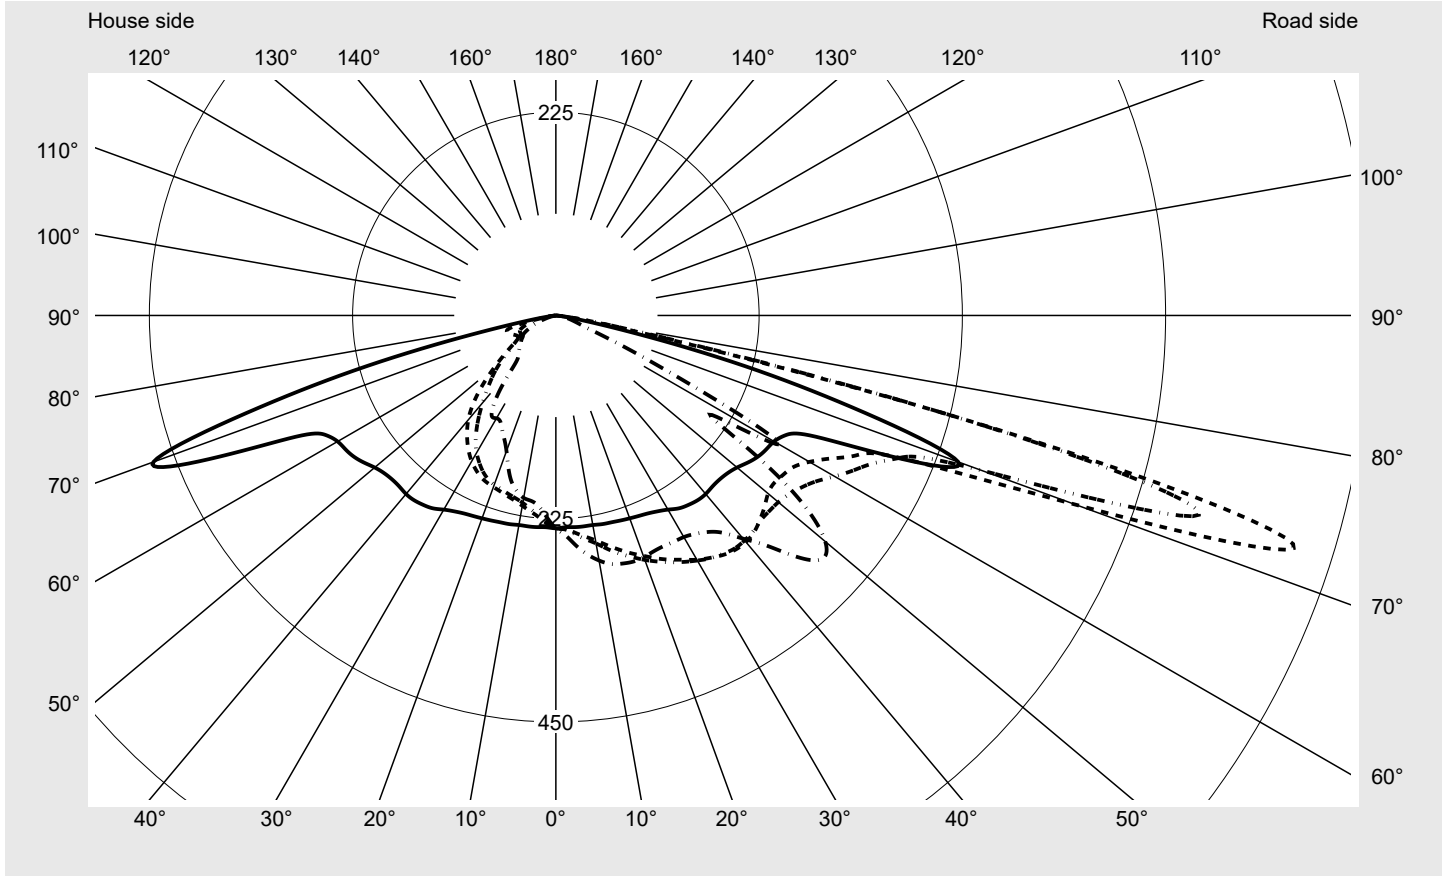

Photometric test report

Family Streetlight 21 mini LED	Order number: 5XE2U31Y08JB EAN: 4069025149961	LP number 59537_14
	Version post-top or side-entry mounting, Smart Interface up/down Optic asymmetric, extremely wide distribution (P0.8a G) Cover toughened safety glass Lamps LED 3000 K CRI ≥ 70 Controlgear EVG SITECO iQ - Smart Interface Rated values Net luminous flux = 11310 lm Power consumption = 72.5 W Luminous efficacy = 156 lm/W	serial documentation 18.01.2024

Luminous intensity in cd/klm C180-0 C205-25 C210-30 C270-90 **Imax: 856 cd/klm**

Luminaire output ratios

Eta	100.0%
Eta 0° - 90°	100.0%
Eta 90° - 180°	0.0%

Luminous intensity class acc. to EN13201-2

Class:	G3
Imax 70°	618.8
Imax 80°	68.3
Imax 90°	0.0
Imax >90°	0.0
Imax >95°	0.0

Envelope curve in cd/klm **KMK 72.5°** **KMK 70°** **KMK 67.5°** **KMK 65°** **siteco**

Photometric test report

Family Streetlight 21 mini LED	Order number: 5XE2U31Y08JB EAN: 4069025149961	LP number 59537_14
Table of values for luminous intensities		Maximum luminous intensity
		siteco