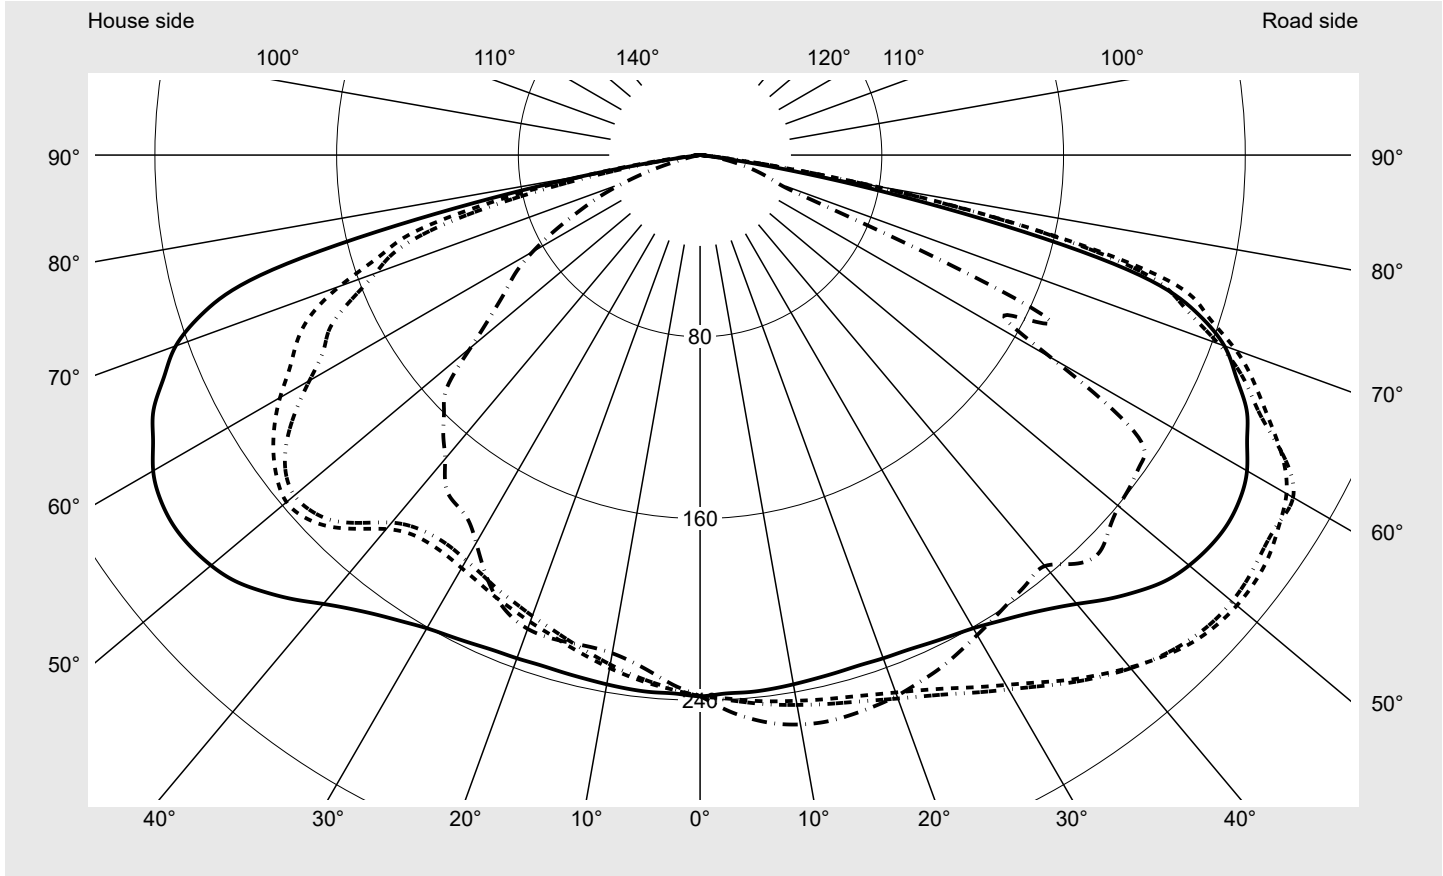

Photometric test report

| | | |
|---|---|--|
| Family Streetlight 21 mini LED | Order number: 5XE2V31U08JB EAN: 4069025150332 | LP number 59540_4 |
| | Version post-top or side-entry mounting, Smart Interface down Optic asymmetric, extremely wide distribution (P0.5a G) Cover toughened safety glass Lamps LED 3000 K CRI ≥ 70 Controlgear EVG SITECO iQ - Smart Interface Rated values Net luminous flux = 11020 lm Power consumption = 72.5 W Luminous efficacy = 152 lm/W | serial documentation 18.01.2024 |

Luminous intensity in cd/klm C180-0 C200-20 C205-25 C270-90 **Imax: 308 cd/klm**

| Luminaire output ratios | |
|---------------------------|--------|
| Eta | 100.0% |
| Eta 0° - 90° | 100.0% |
| Eta 90° - 180° | 0.0% |
| Measurement conditions | |
| DIN EN 13032 and DIN 5032 | |