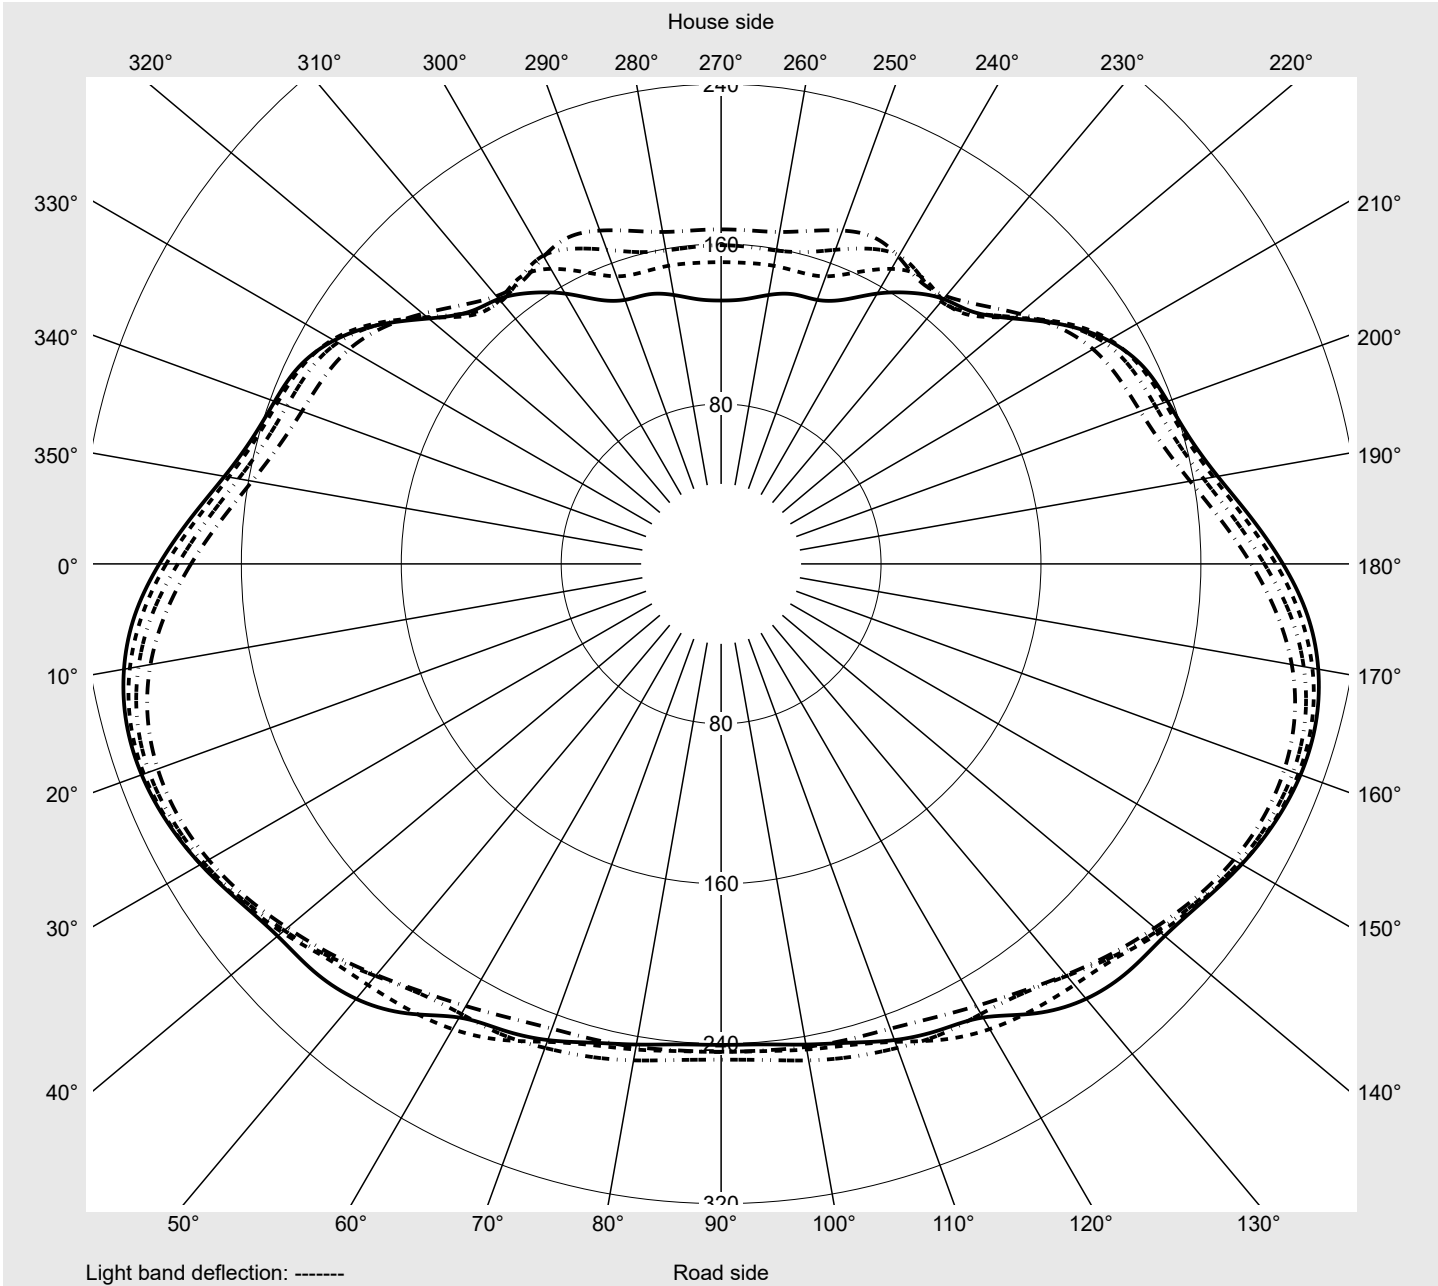

Photometric test report

| | | |
|---|---|--|
| Family Streetlight 21 mini LED | Order number: 5XE2V31U08JB EAN: 4069025150332 | LP number 59540_4 |
| | Version post-top or side-entry mounting, Smart Interface down Optic asymmetric, extremely wide distribution (P0.5a G) Cover toughened safety glass Lamps LED 3000 K CRI ≥ 70 Controlgear EVG SITECO iQ - Smart Interface Rated values Net luminous flux = 11020 lm Power consumption = 72.5 W Luminous efficacy = 152 lm/W | serial documentation 18.01.2024 |

Luminous intensity in cd/klm C180-0 C200-20 C205-25 C270-90 **Imax: 308 cd/klm**

| Luminaire output ratios | |
|---------------------------|--------|
| Eta | 100.0% |
| Eta 0° - 90° | 100.0% |
| Eta 90° - 180° | 0.0% |
| Measurement conditions | |
| DIN EN 13032 and DIN 5032 | |

| Luminous intensity class acc. to EN13201-2 | |
|--|-------|
| Class: | G6 |
| Imax 70° | 256.5 |
| Imax 80° | 74.5 |
| Imax 90° | 0.0 |
| Imax >90° | 0.0 |
| Imax >95° | 0.0 |

Photometric test report

| | | |
|--|--|-----------------------------|
| Family Streetlight 21 mini LED | Order number: 5XE2V31U08JB EAN: 4069025150332 | LP number 59540_4 |
|--|--|-----------------------------|

Envelope curve in cd/klm **KMK 50°** **KMK 47.5°** **KMK 45°** **KMK 42.5°** **siteco**