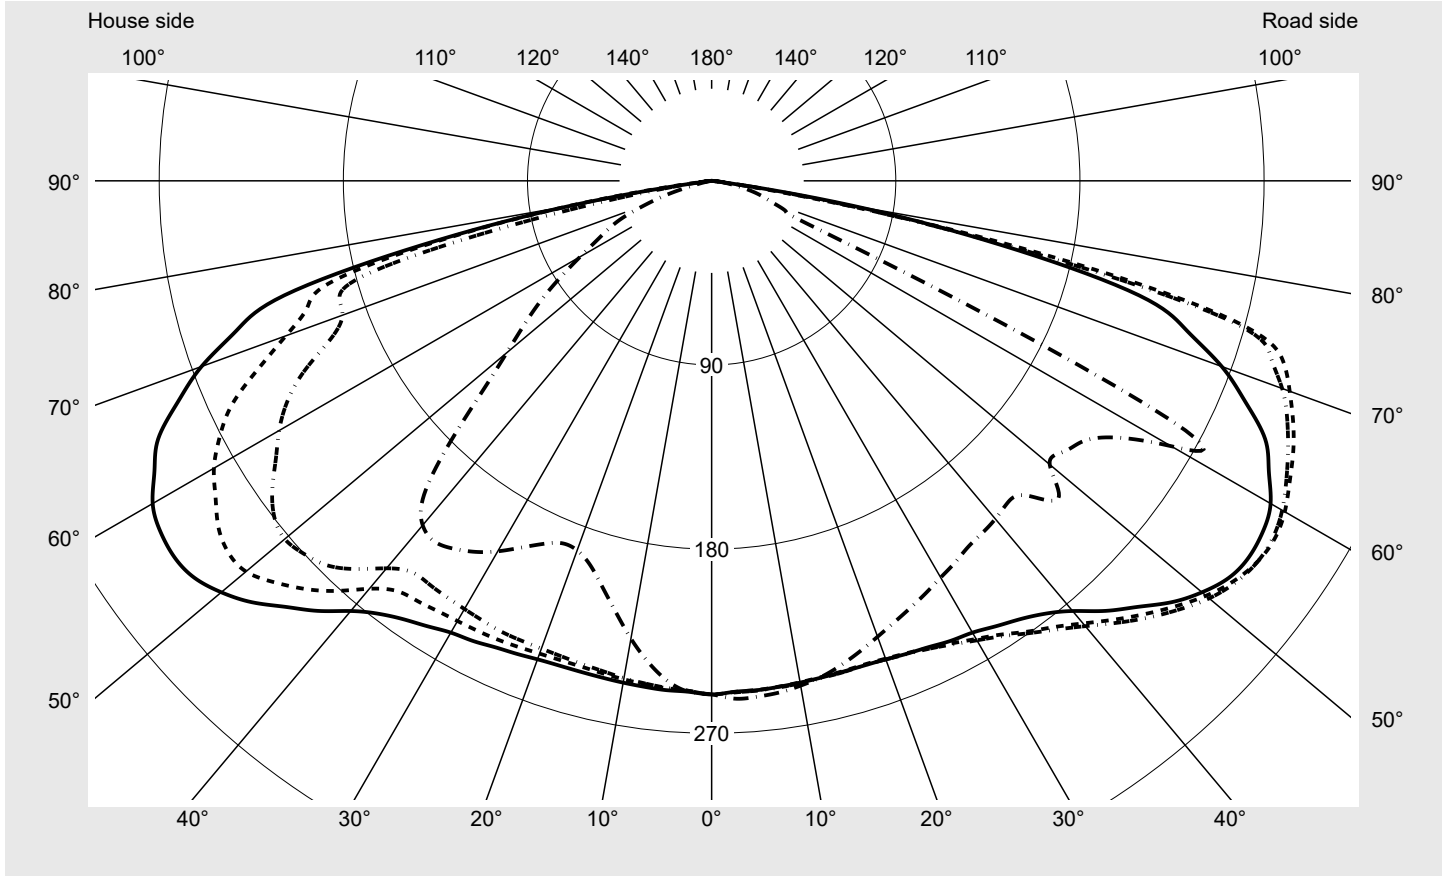

Photometric test report

| | | |
|---|--|--|
| Family Streetlight 21 mini LED | Order number: 5XE2V31V08HB EAN: 4069025150363 | LP number 59539_44 |
| | Version post-top or side-entry mounting, Smart Interface up Optic asymmetric, extremely wide distribution (P0.5a) Cover toughened safety glass Lamps LED 3000 K CRI ≥ 70 Controlgear EVG SITECO iQ - Smart Interface Rated values Net luminous flux = 9580 lm Power consumption = 71.0 W Luminous efficacy = 134.9 lm/W | serial documentation 18.01.2024 |

Luminous intensity in cd/klm C180-0 C190-10 C195-15 C270-90 **Imax: 326 cd/klm**

| Luminaire output ratios | |
|-------------------------|--------|
| Eta | 100.0% |
| Eta 0° - 90° | 100.0% |
| Eta 90° - 180° | 0.0% |

Envelope curve in cd/klm **KMK 57.5°** **KMK 55°** **KMK 52.5°** **KMK 50°** **siteco**

Photometric test report

| | | |
|---|--|-------------------------------------|
| Family Streetlight 21 mini LED | Order number: 5XE2V31V08HB EAN: 4069025150363 | LP number 59539_44 |
| Table of values for luminous intensities | | Maximum luminous intensity |
| | | siteco |