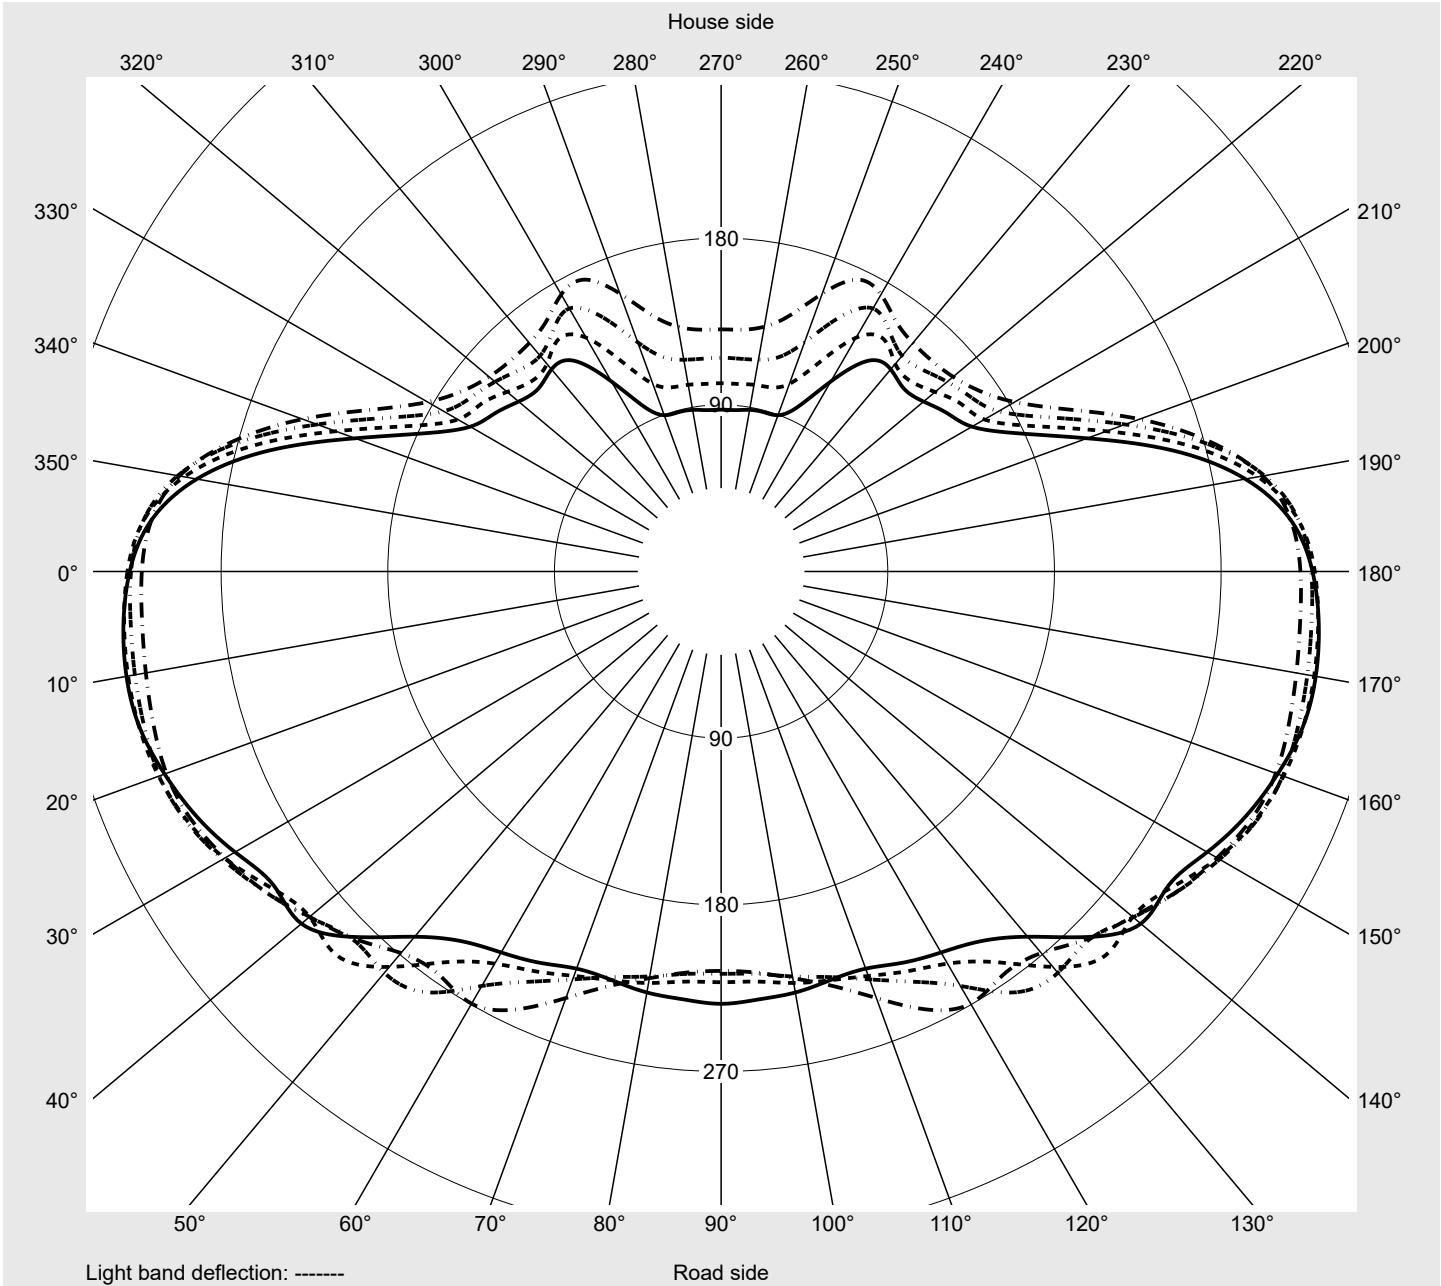

Photometric test report

| | | |
|---|--|--|
| Family Streetlight 21 mini LED | Order number: 5XE2V31V08HB EAN: 4069025150363 | LP number 59539_44 |
| | Version post-top or side-entry mounting, Smart Interface up Optic asymmetric, extremely wide distribution (P0.5a) Cover toughened safety glass Lamps LED 3000 K CRI ≥ 70 Controlgear EVG SITECO iQ - Smart Interface Rated values Net luminous flux = 9580 lm Power consumption = 71.0 W Luminous efficacy = 134.9 lm/W | serial documentation 18.01.2024 |

Luminous intensity in cd/klm C180-0 C190-10 C195-15 C270-90 **Imax: 326 cd/klm**

| Luminaire output ratios | |
|-------------------------|--------|
| Eta | 100.0% |
| Eta 0° - 90° | 100.0% |
| Eta 90° - 180° | 0.0% |

| Luminous intensity class acc. to EN13201-2 | |
|--|-------|
| Class: | G6 |
| Imax 70° | 300.7 |
| Imax 80° | 79.4 |
| Imax 90° | 0.0 |
| Imax >90° | 0.0 |
| Imax >95° | 0.0 |

Measurement conditions
DIN EN 13032 and DIN 5032

Envelope curve in cd/klm **KMK 57.5°** **KMK 55°** **KMK 52.5°** **KMK 50°** **siteco**

Photometric test report

| | | |
|---|--|-------------------------------------|
| Family Streetlight 21 mini LED | Order number: 5XE2V31V08HB EAN: 4069025150363 | LP number 59539_44 |
| Table of values for luminous intensities | | Maximum luminous intensity |
| | | siteco |