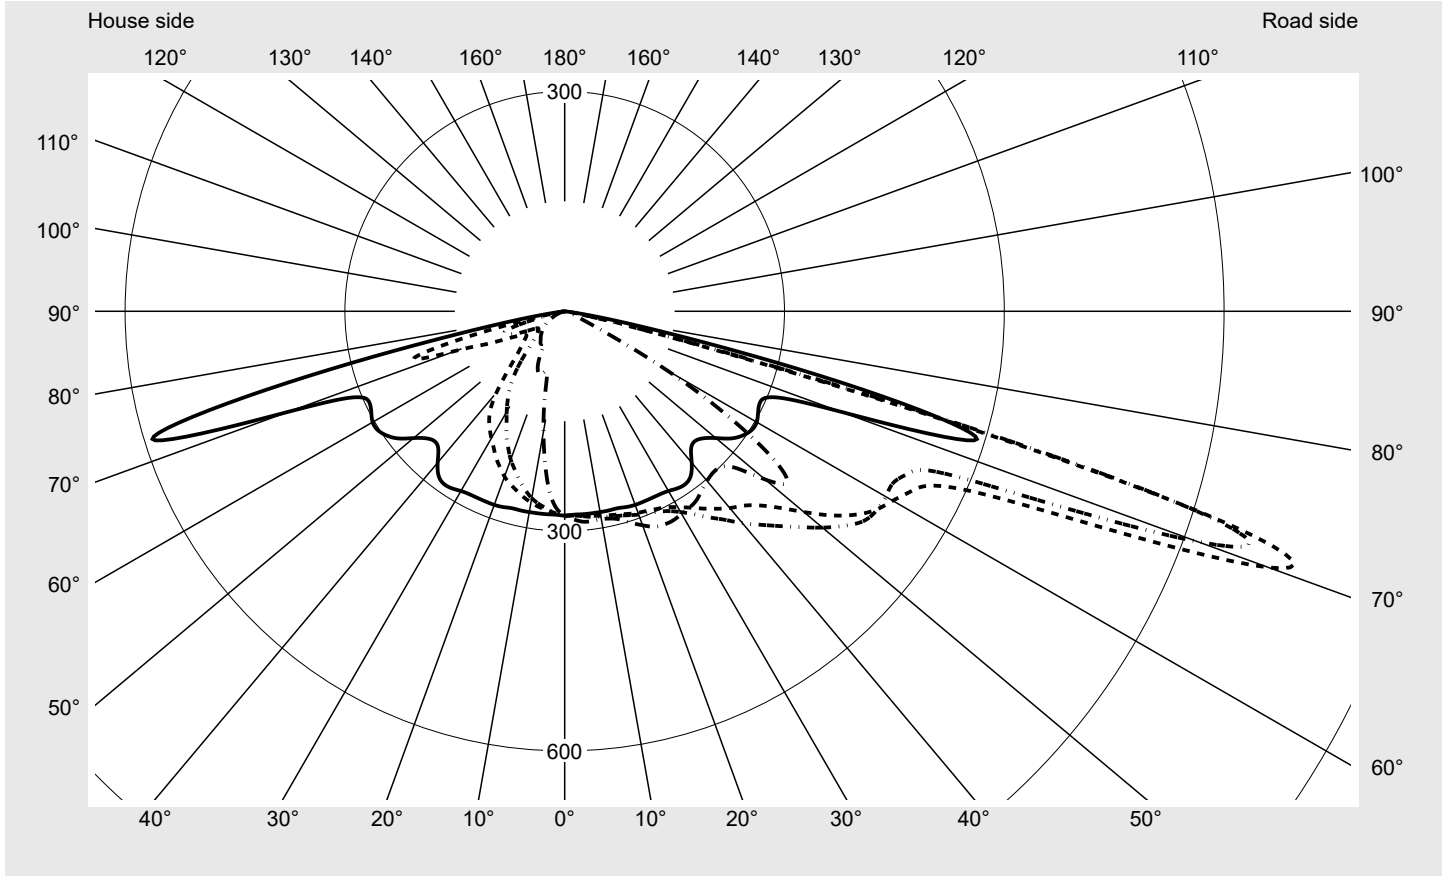

Photometric test report

Family Streetlight 21 midi LED	Order number: 5XE3R33T08MB EAN: 4069025163691	LP number 59535_107
	Version post-top or side-entry mounting, Smart Interface up/down Optic asymmetric, extremely wide distribution (P0.8a), Back Light Control (BLC) Cover toughened safety glass Lamps LED 3000 K CRI ≥ 70 Controlgear EVG-Smart Interface Rated values Net luminous flux = 15870 lm Power consumption = 136.0 W Luminous efficacy = 116.7 lm/W	serial documentation 18.01.2024

Luminous intensity in cd/klm C180-0 C195-15 C200-20 C270-90 **Imax: 1022 cd/klm**

Luminaire output ratios

Eta	100.0%
Eta 0° - 90°	100.0%
Eta 90° - 180°	0.0%

Luminous intensity class acc. to EN13201-2

Class:	G3
Imax 70°	1022.3
Imax 80°	56.2
Imax 90°	0.0
Imax >90°	0.0
Imax >95°	0.0

Envelope curve in cd/klm	KMK 70°	KMK 67.5°	KMK 65°	KMK 62.5°	
---------------------------------	----------------	------------------	----------------	------------------	--

Photometric test report

Family Streetlight 21 midi LED	Order number: 5XE3R33T08MB EAN: 4069025163691	LP number 59535_107
Table of values for luminous intensities		Maximum luminous intensity