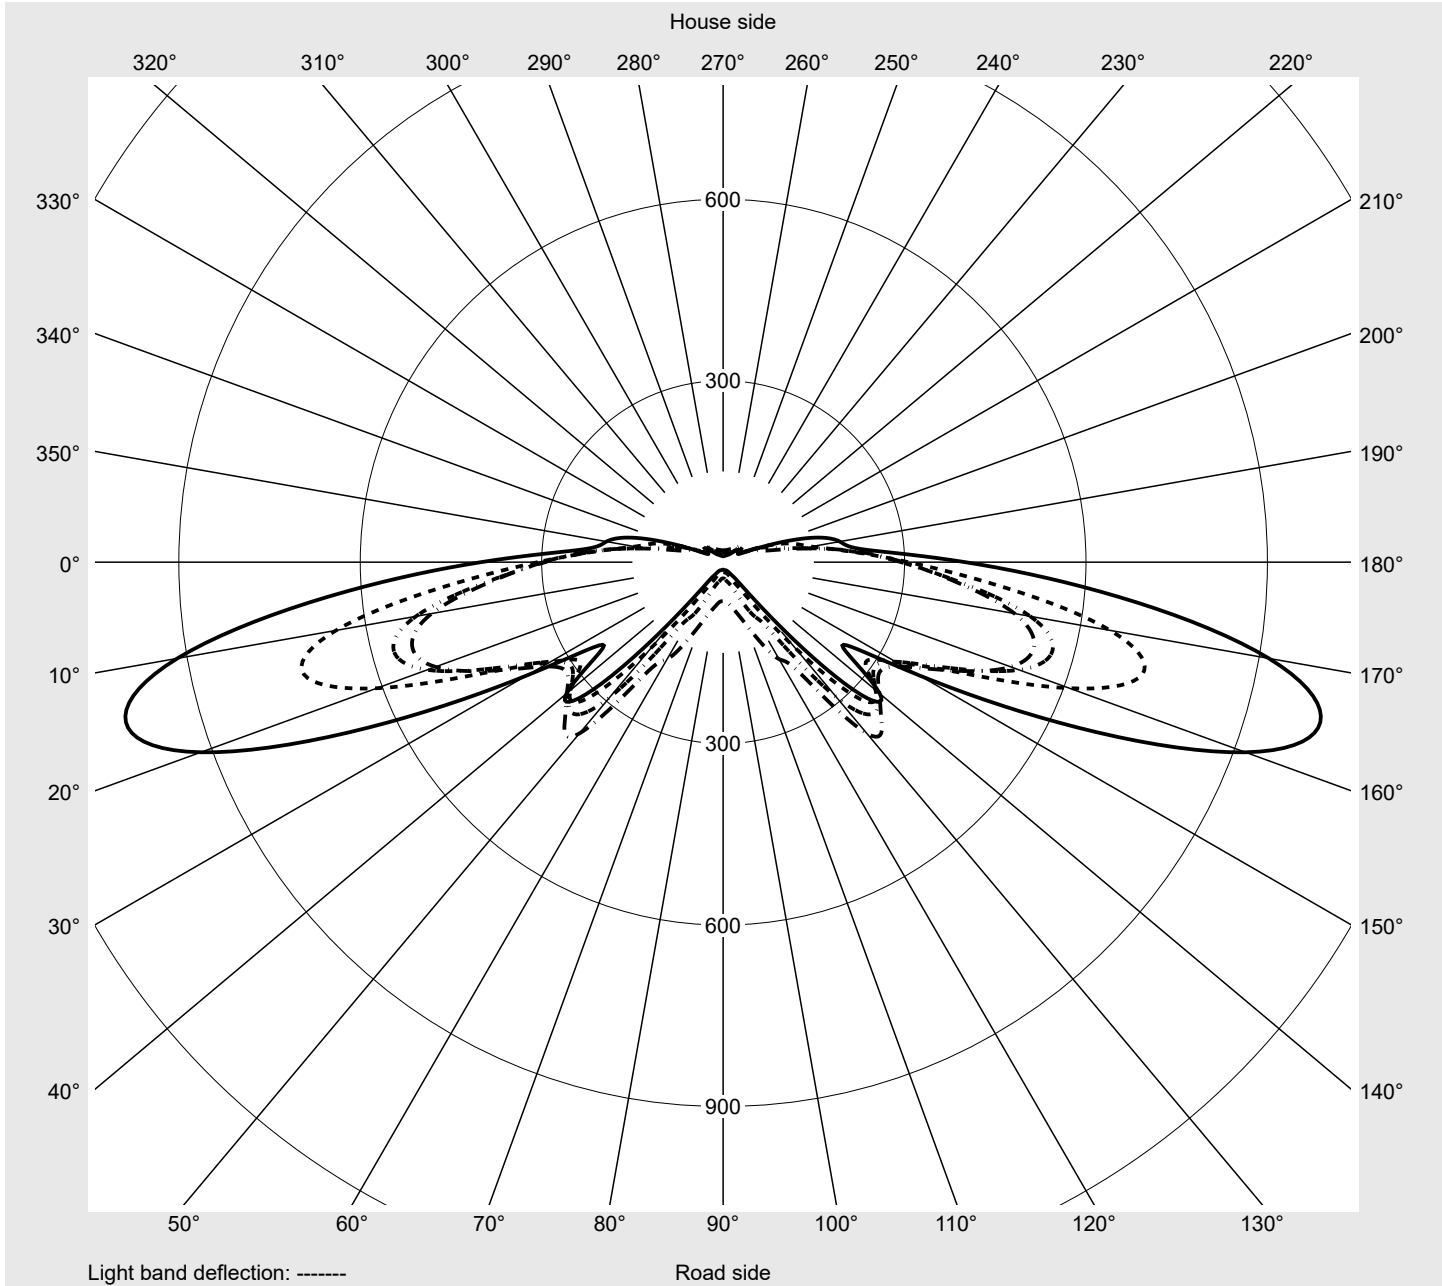

Photometric test report

Family Streetlight 21 midi LED	Order number: 5XE3R33T08MB EAN: 4069025163691	LP number 59535_107
	Version post-top or side-entry mounting, Smart Interface up/down Optic asymmetric, extremely wide distribution (P0.8a), Back Light Control (BLC) Cover toughened safety glass Lamps LED 3000 K CRI ≥ 70 Controlgear EVG-Smart Interface Rated values Net luminous flux = 15870 lm Power consumption = 136.0 W Luminous efficacy = 116.7 lm/W	serial documentation 18.01.2024

Luminous intensity in cd/klm C180-0 C195-15 C200-20 C270-90 **Imax: 1022 cd/klm**

Luminaire output ratios

Eta	100.0%
Eta 0° - 90°	100.0%
Eta 90° - 180°	0.0%

Luminous intensity class acc. to EN13201-2

Class:	G3
Imax 70°	1022.3
Imax 80°	56.2
Imax 90°	0.0
Imax >90°	0.0
Imax >95°	0.0

Measurement conditions

DIN EN 13032 and DIN 5032

Photometric test report

Family Streetlight 21 midi LED	Order number: 5XE3R33T08MB EAN: 4069025163691	LP number 59535_107
---	--	--------------------------------------

Envelope curve in cd/klm	KMK 70°	KMK 67.5°	KMK 65°	KMK 62.5°	
---------------------------------	----------------	------------------	----------------	------------------	--

Photometric test report

Family Streetlight 21 midi LED	Order number: 5XE3R33T08MB EAN: 4069025163691	LP number 59535_107
Table of values for luminous intensities		Maximum luminous intensity